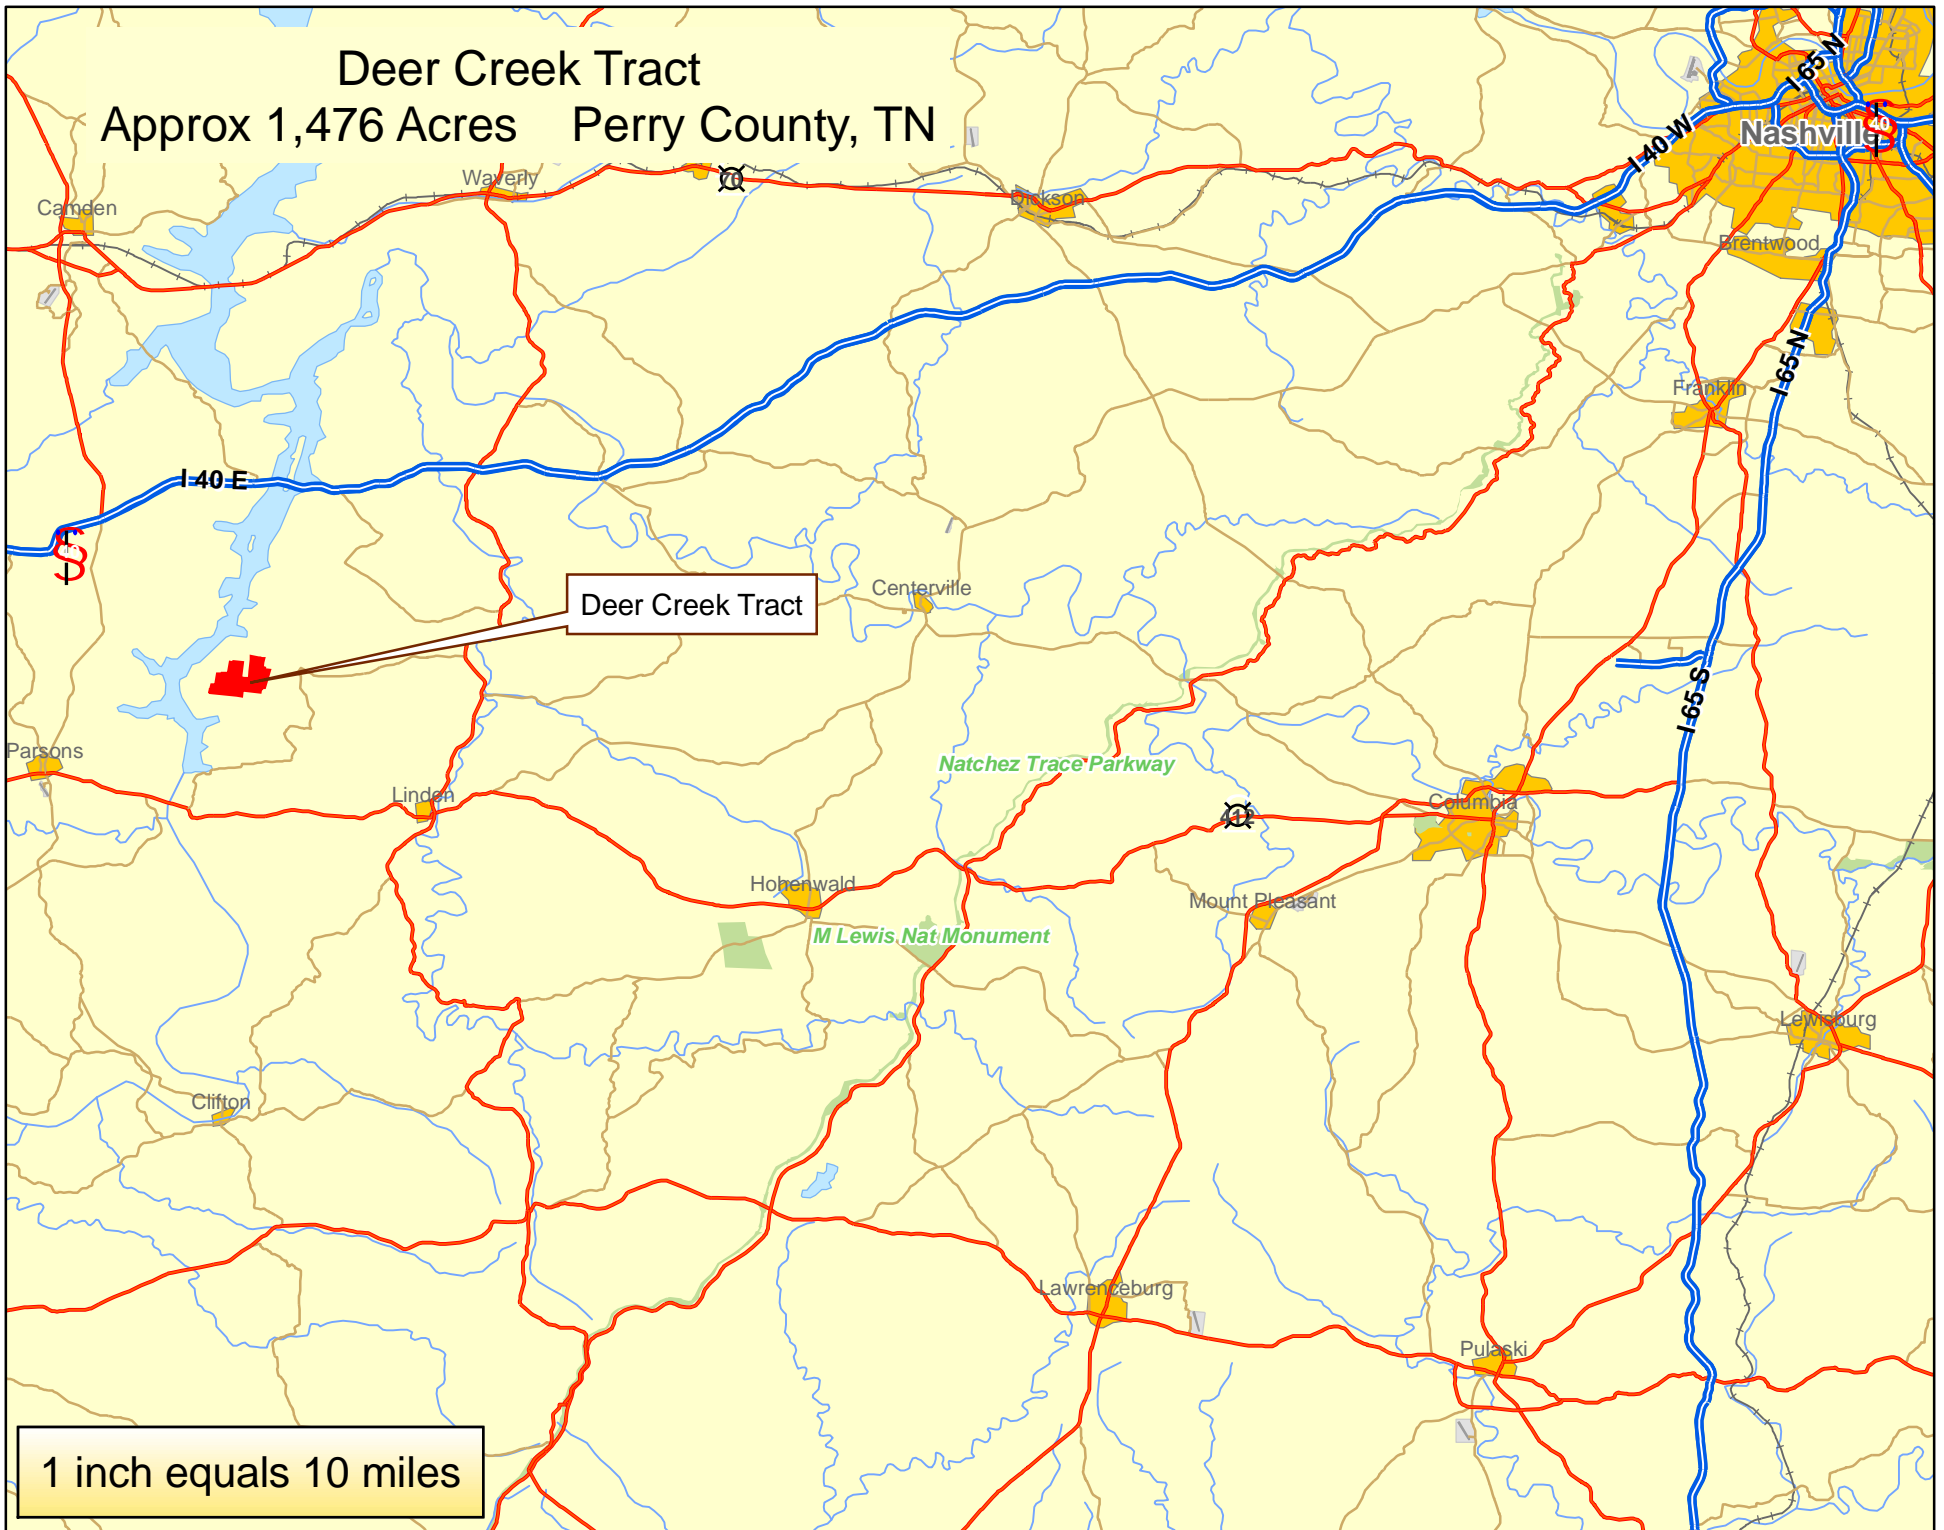

Deer Creek Tract

Approx 1,476 Acres Perry County, TN

Deer Creek Tract

1 inch equals 10 miles