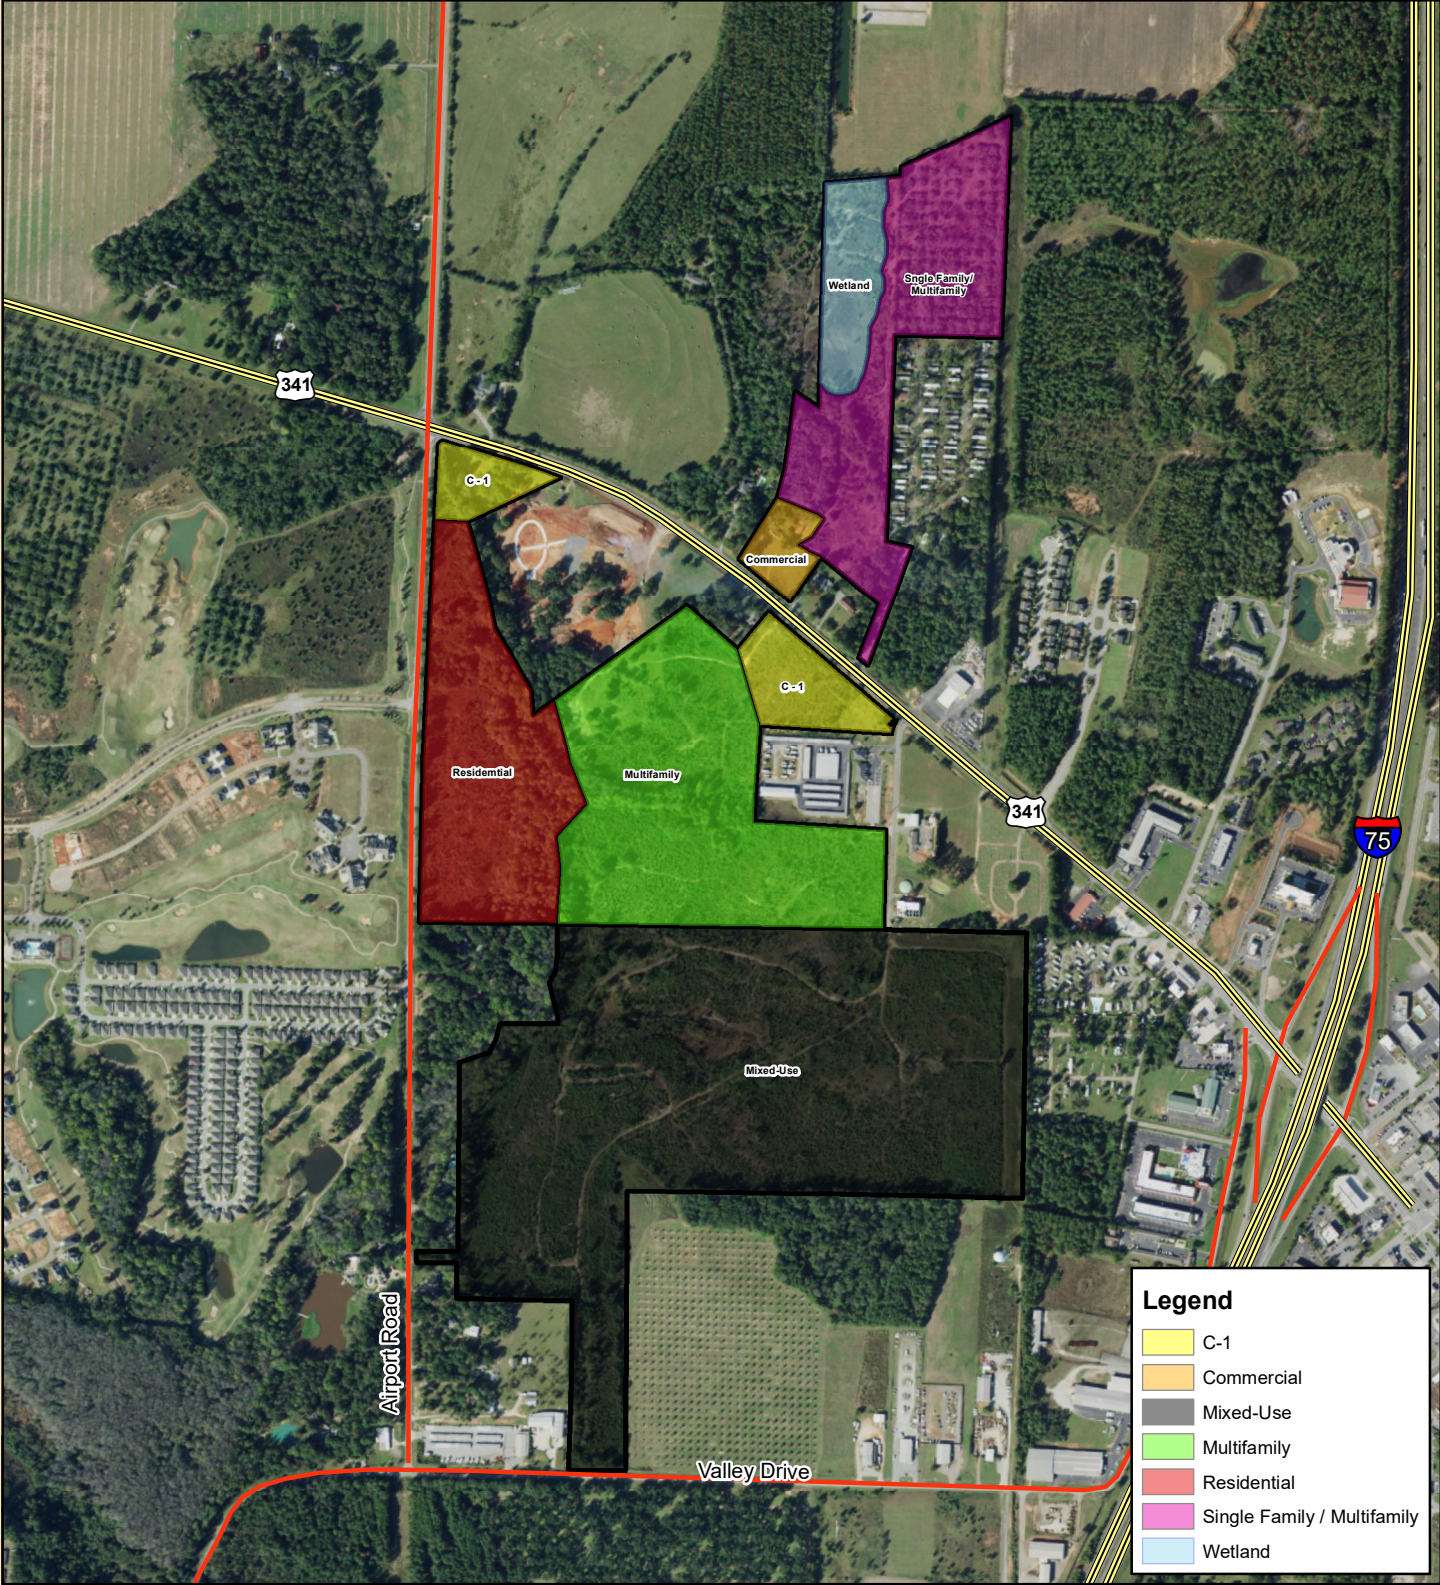

Swanson Development Property Houston County, Georgia 217 +/- Acres

Legend	
	C-1
	Commercial
	Mixed-Use
	Multifamily
	Residential
	Single Family / Multifamily
	Wetland