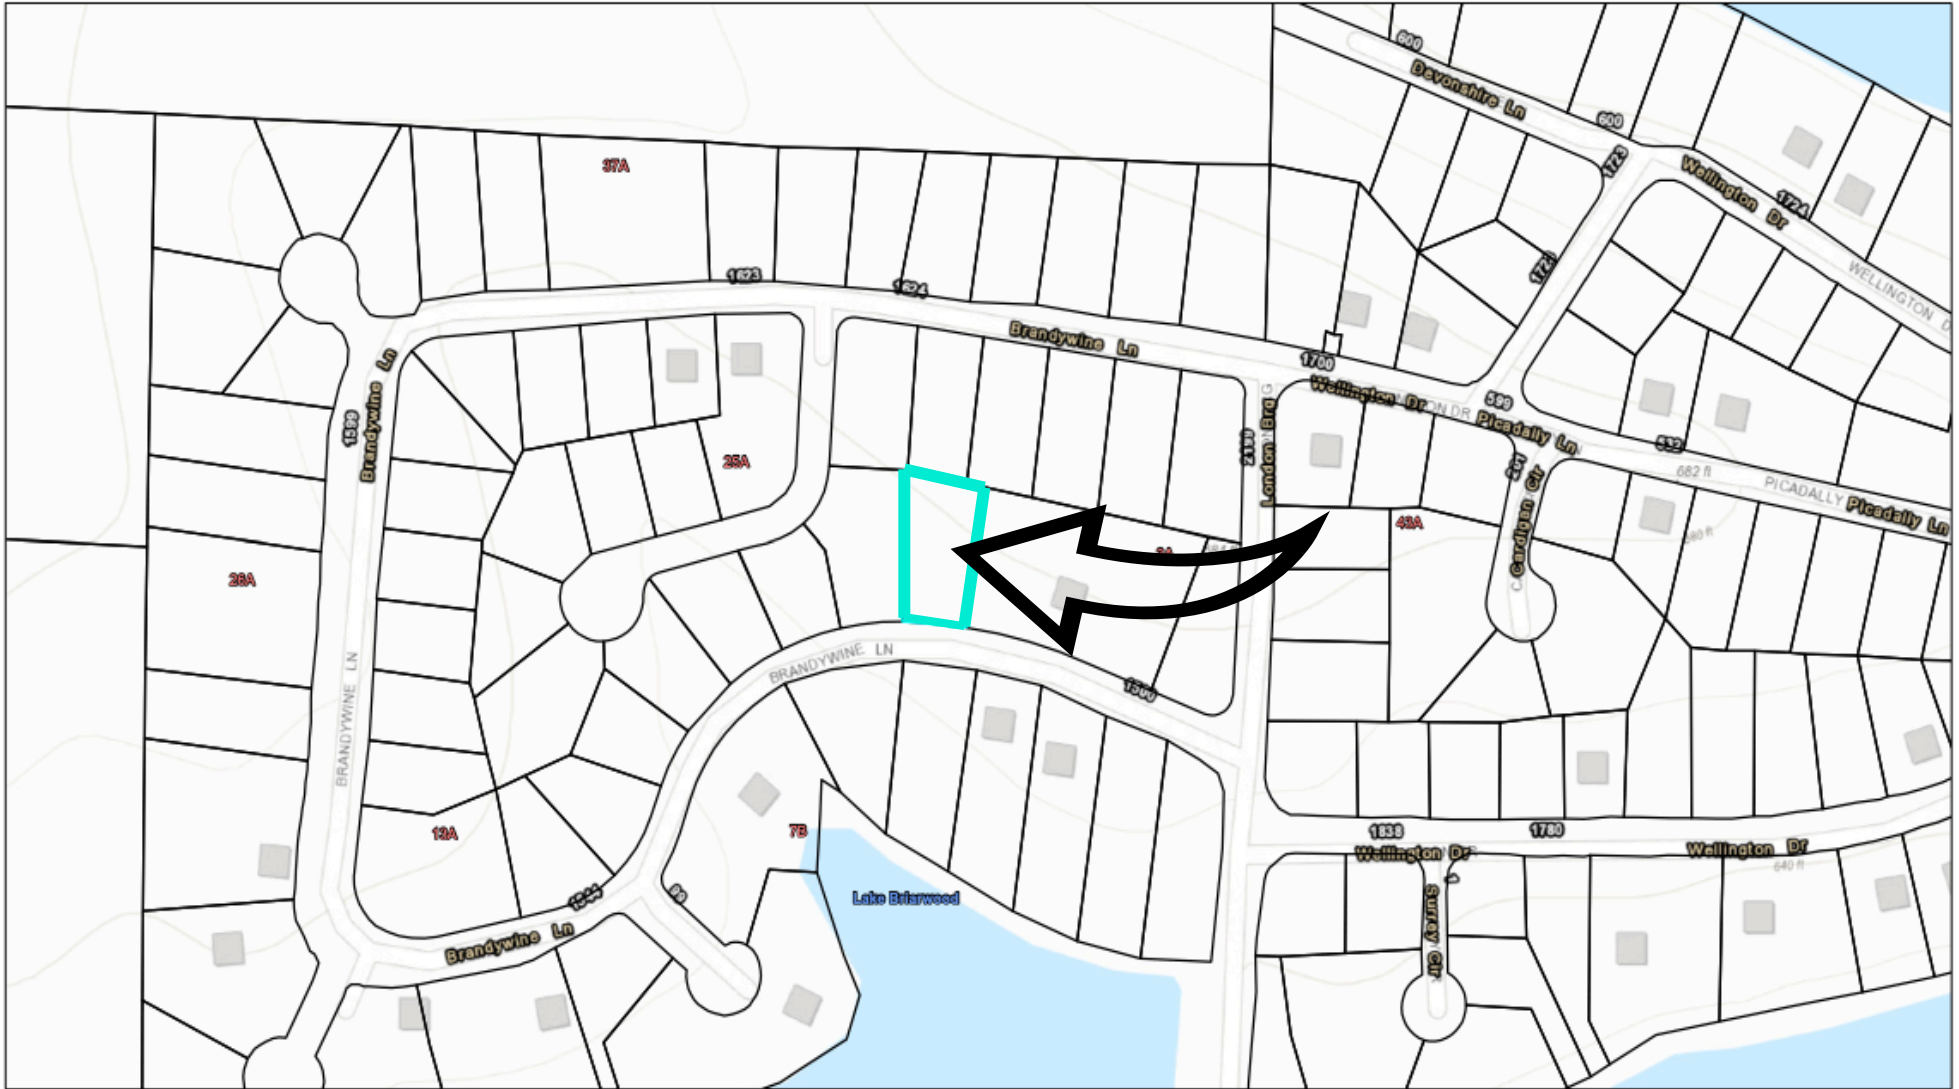

Jefferson County Missouri

10/5/2021, 3:21:36 PM

World Transportation

Subdivision Lot Numbers

Tax Parcels

Ponds and Lakes

Jefferson County Boundary

1:2,257