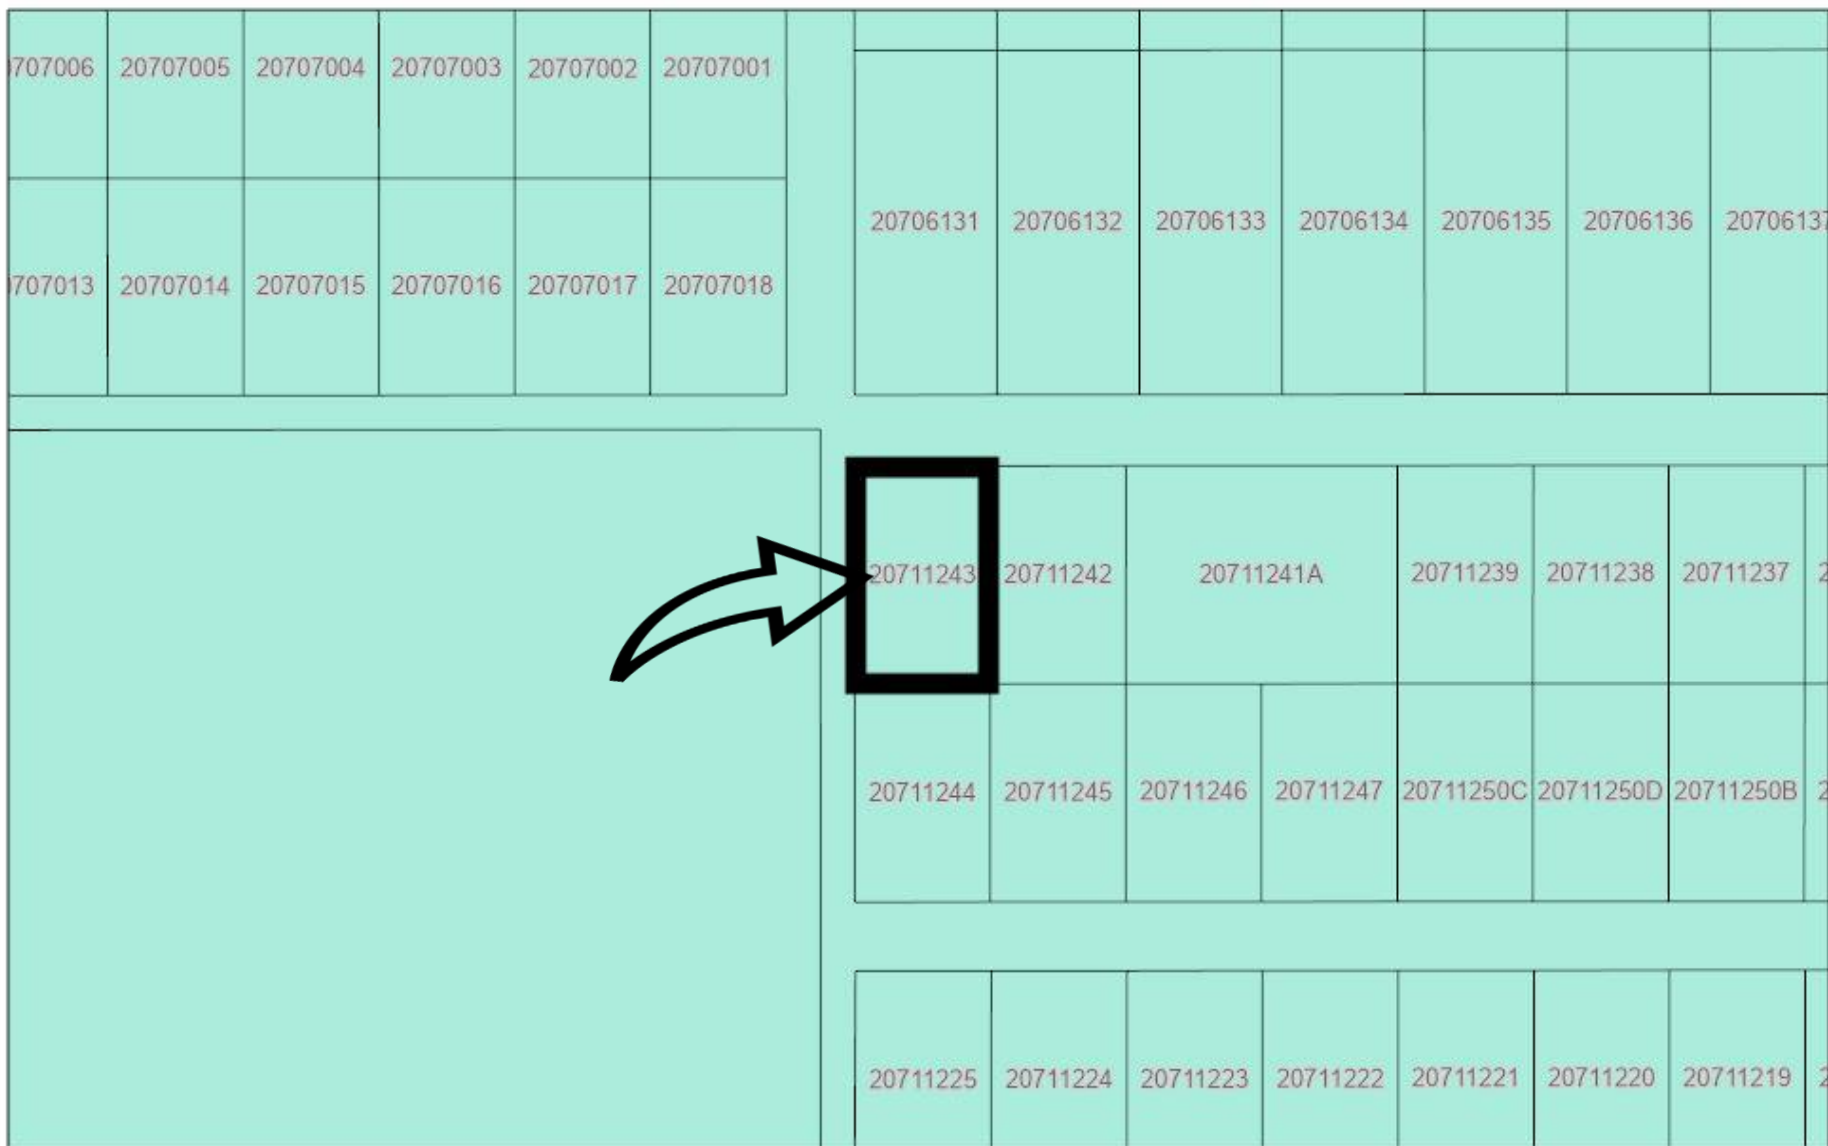

Cochise County, AZ

10/9/2021, 3:36:55 AM

 Taxable Parcel

NFHL - National Flood Hazard Layer - Flood Hazard Zones

 1% Annual Chance Flood Hazard

1:2,257

Bureau of Land Management, Esri, HERE, Garmin, INCREMENT P, NGA,