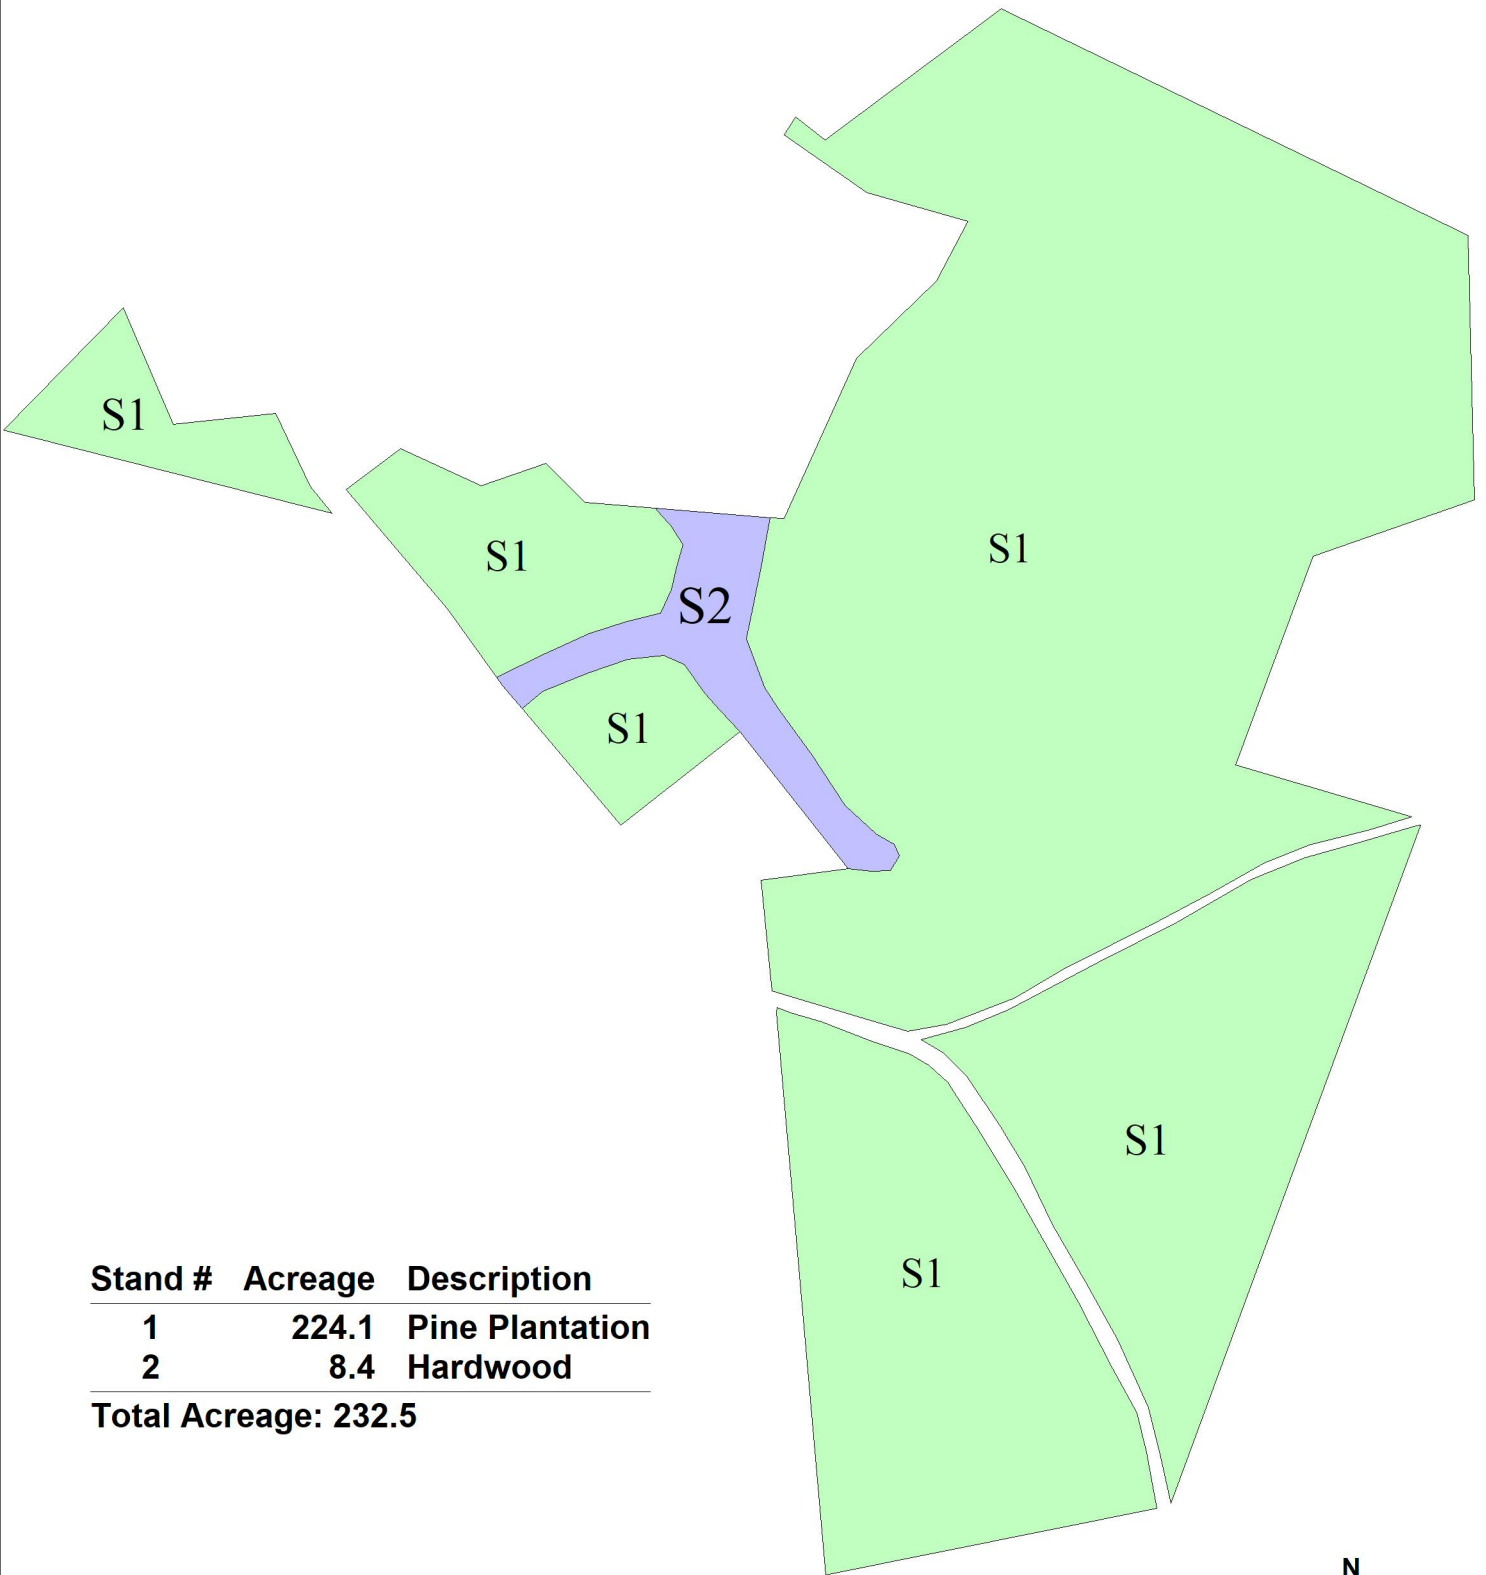

Kaplan Tract

Stand #	Acreage	Description
1	224.1	Pine Plantation
2	8.4	Hardwood

Total Acreage: 232.5