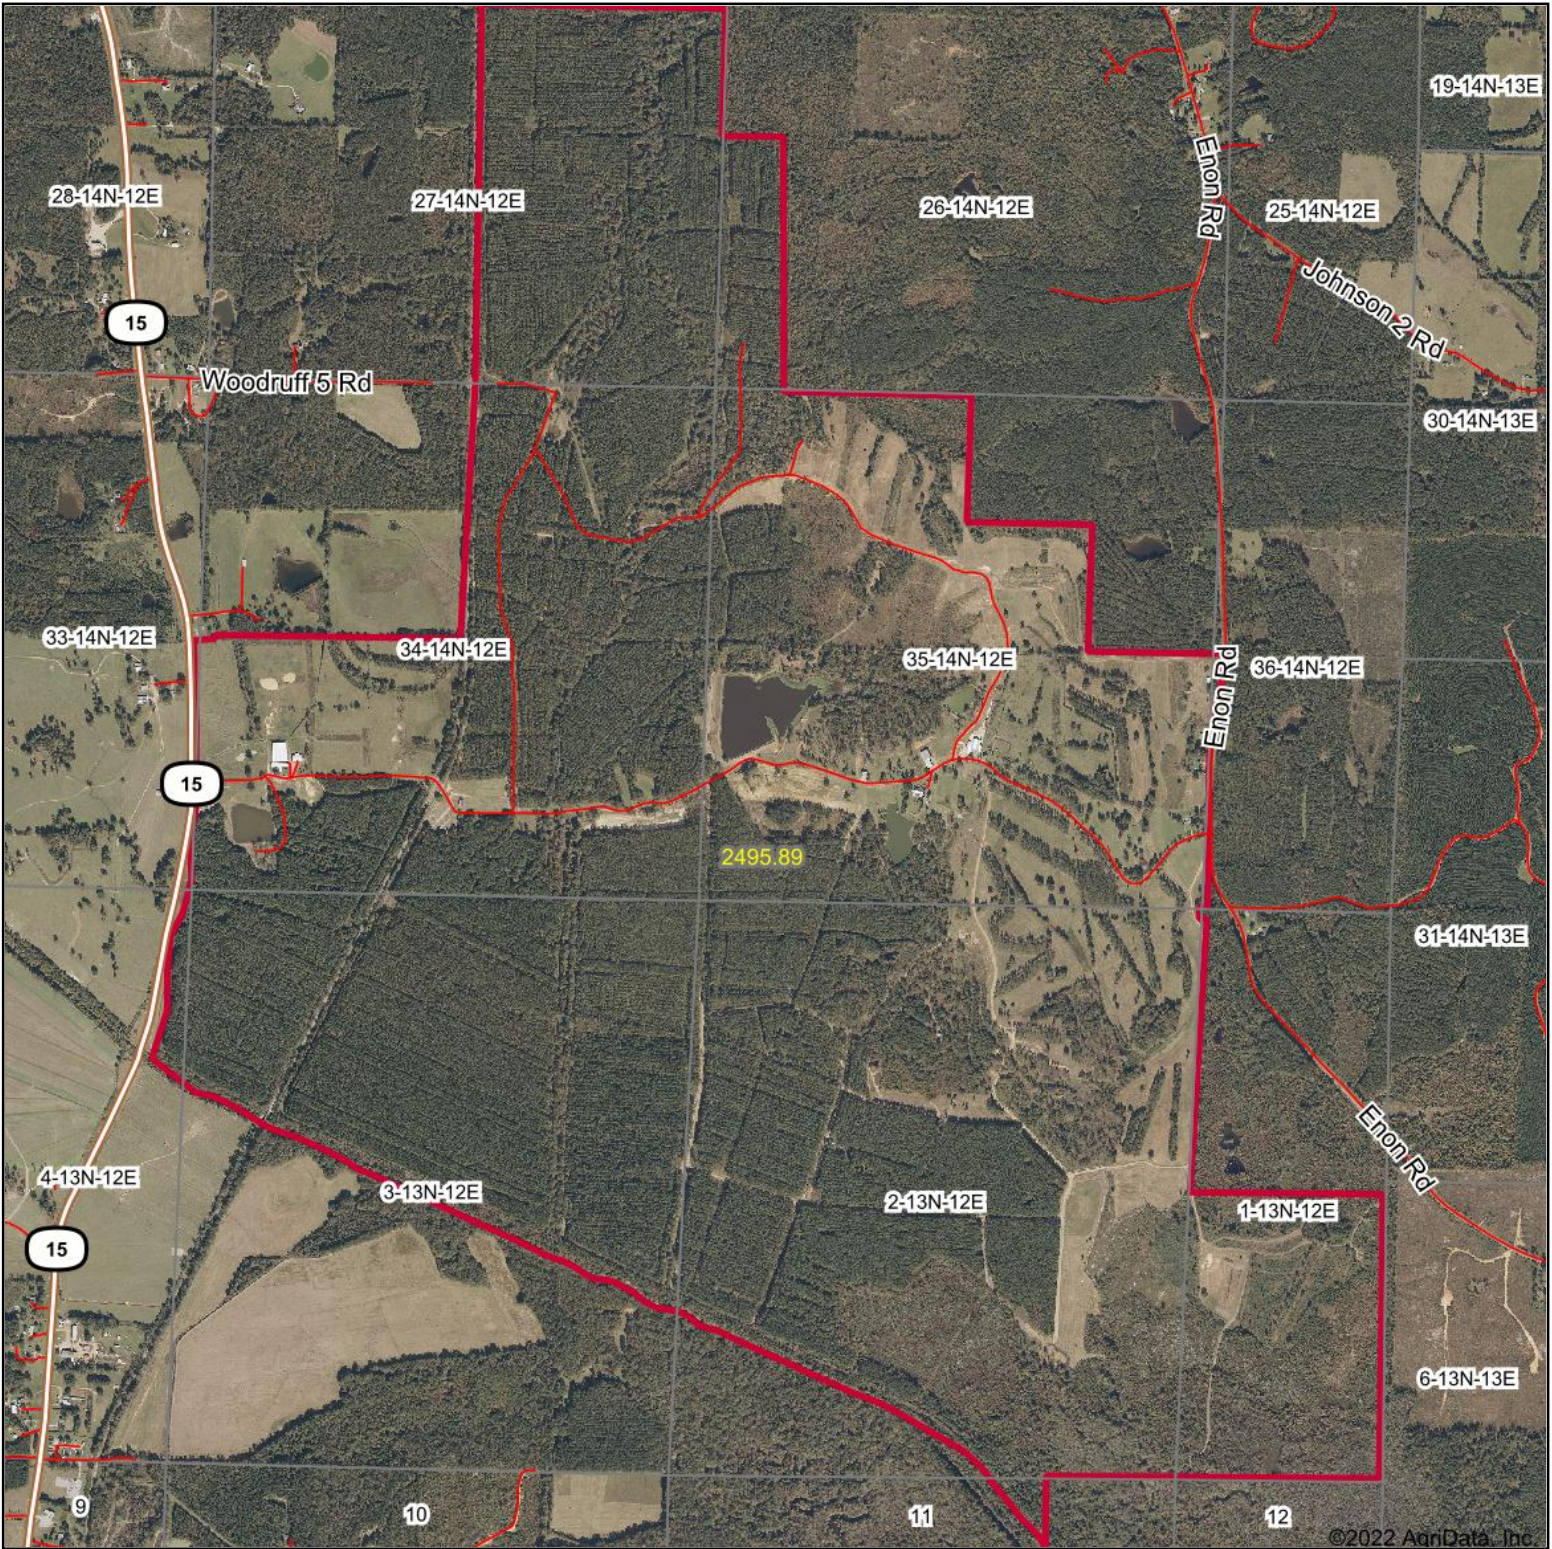

Aerial Map

©2022 AgriData, Inc.

Map Center: 33° 1' 28.85, -89° 2' 19.25

35-14N-12E
Winston County
Mississippi

5/26/2022

Maps Provided By:
 **surety**
CUSTOMIZED ONLINE MAPPING
© AgriData, Inc. 2021 www.AgriDataInc.com