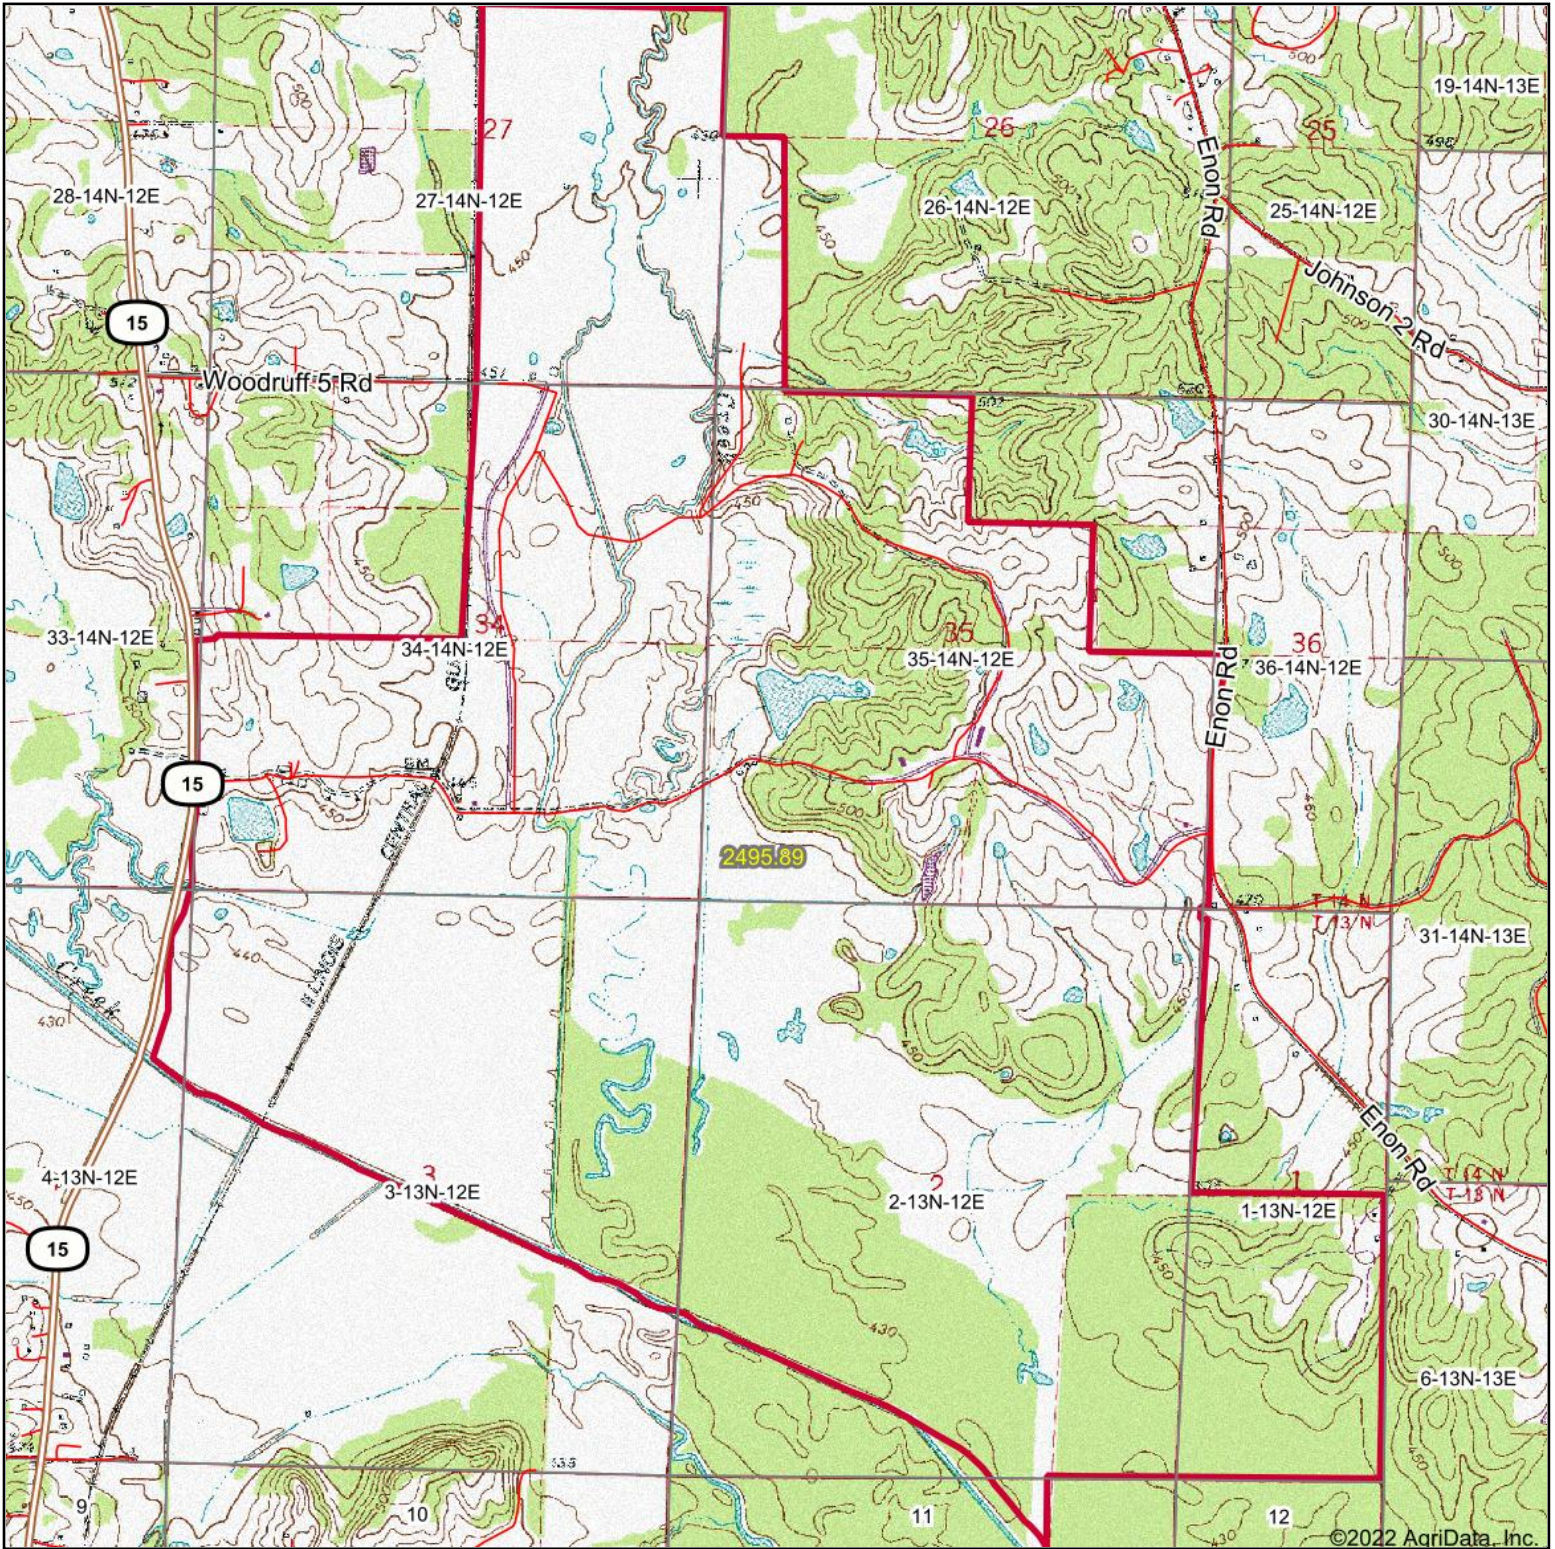

# Topography Map

Maps Provided By:

© AgriData, Inc. 2021 www.AgriDataInc.com

map center: 33° 1' 28.85, -89° 2' 19.25

0ft 2312ft 4624ft

**35-14N-12E**  
**Winston County**  
**Mississippi**

5/26/2022