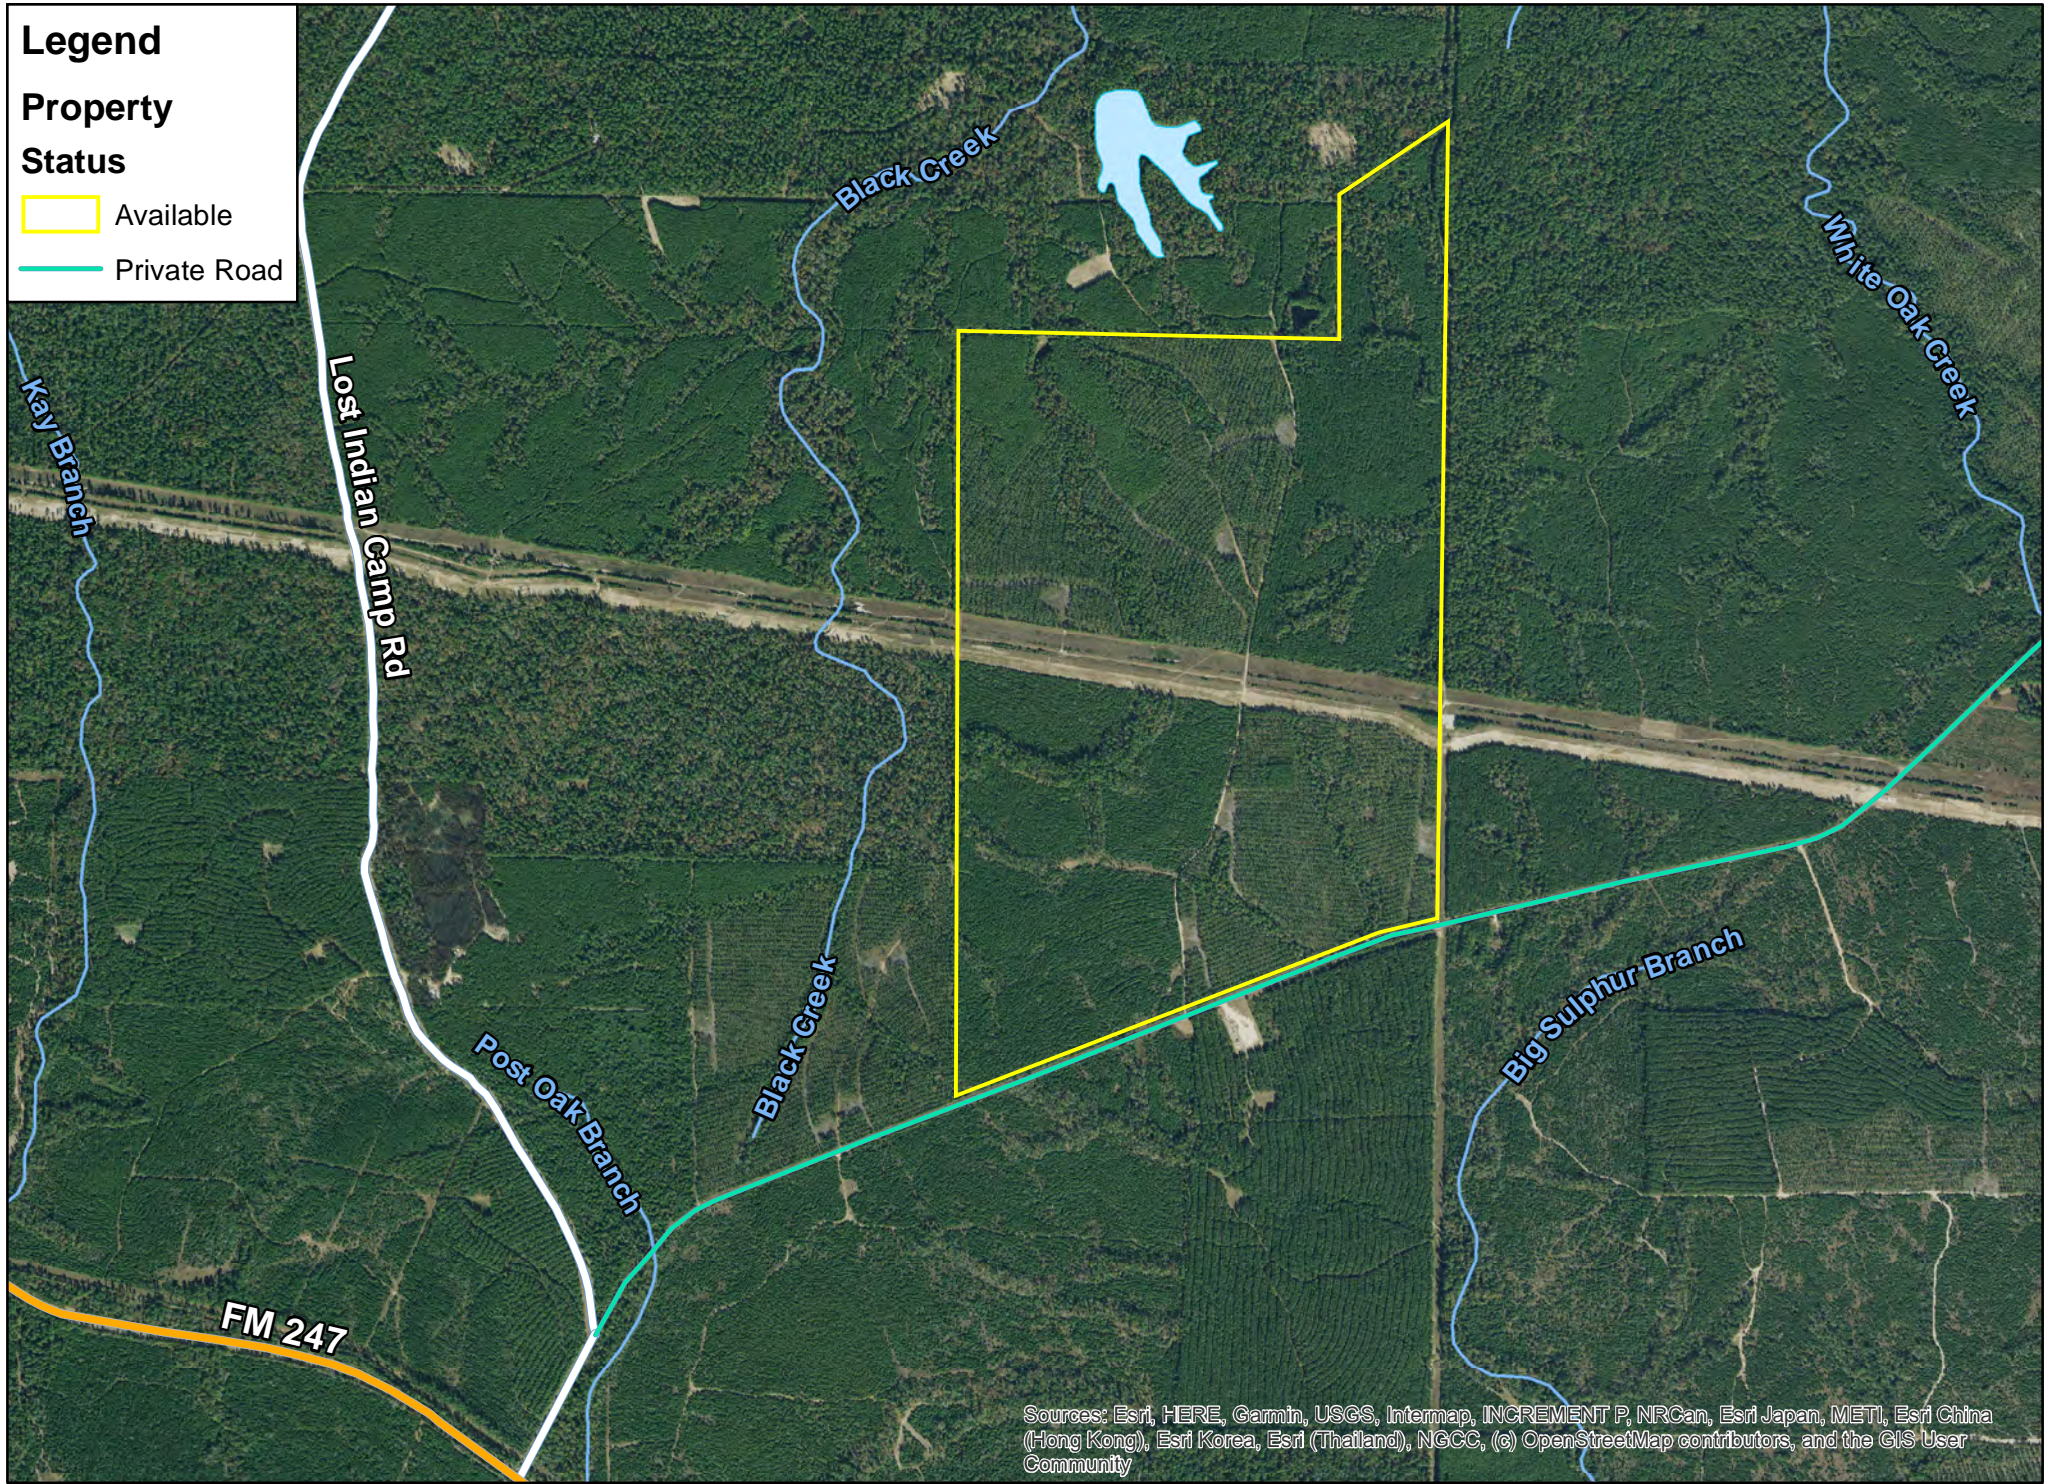

# Legend

## Property Status

-  Available
-  Private Road

Sources: Esri, HERE, Garmin, USGS, Intermap, INCREMENT P, NRCan, Esri Japan, METI, Esri China (Hong Kong), Esri Korea, Esri (Thailand), NGCC, (c) OpenStreetMap contributors, and the GIS User Community

451 Acres | Off Lost Indian Camp Rd | Walker Co., TX

For illustration purposes only.