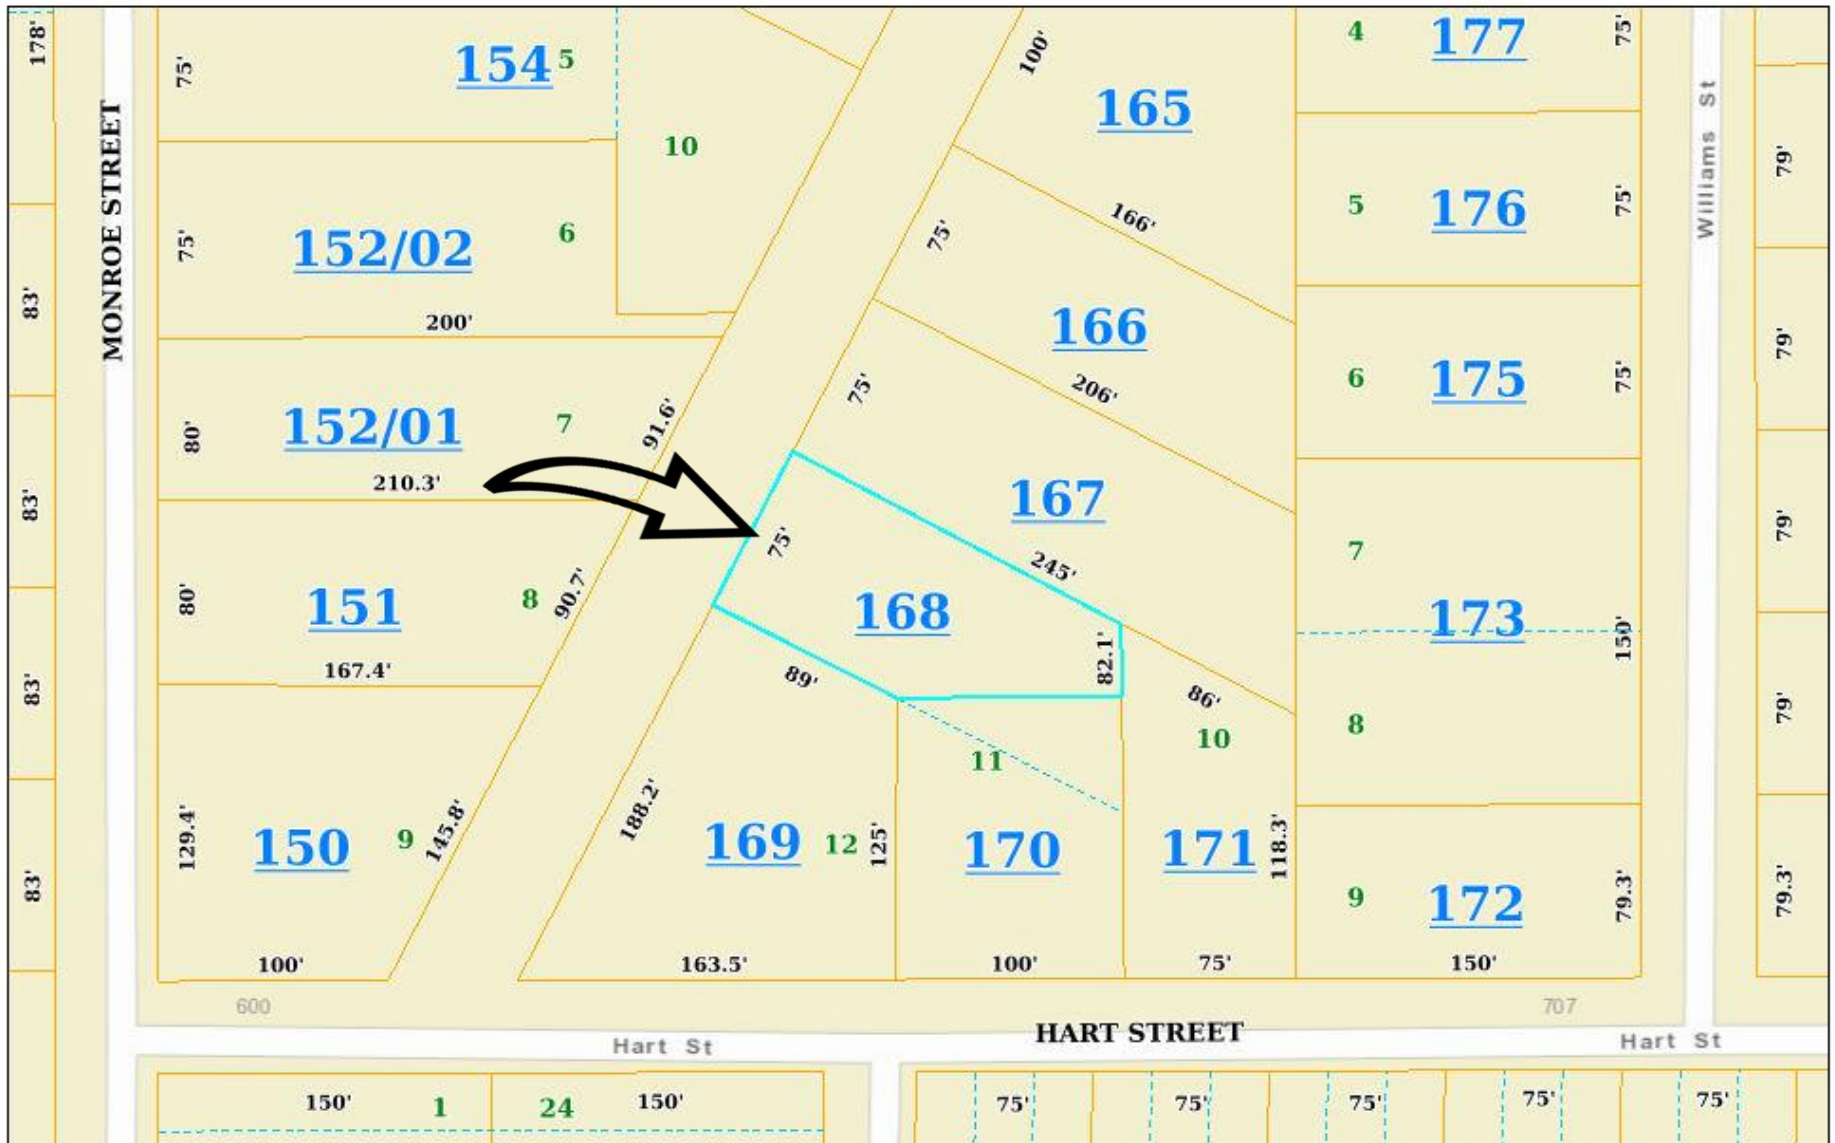

# Madison County, MS

5/13/2022, 11:45:52 PM

- World Street Map
- Parcels
- Lotlines
- CountyBoundary

madison\_ms\_parnums  
madison\_ms\_all\_txt

Sources: Esri, HERE, Garmin, USGS, Intermap, INCREMENT P, NRCan, Esri Japan, METI, Esri China (Hong Kong), Esri Korea, Esri (Thailand),