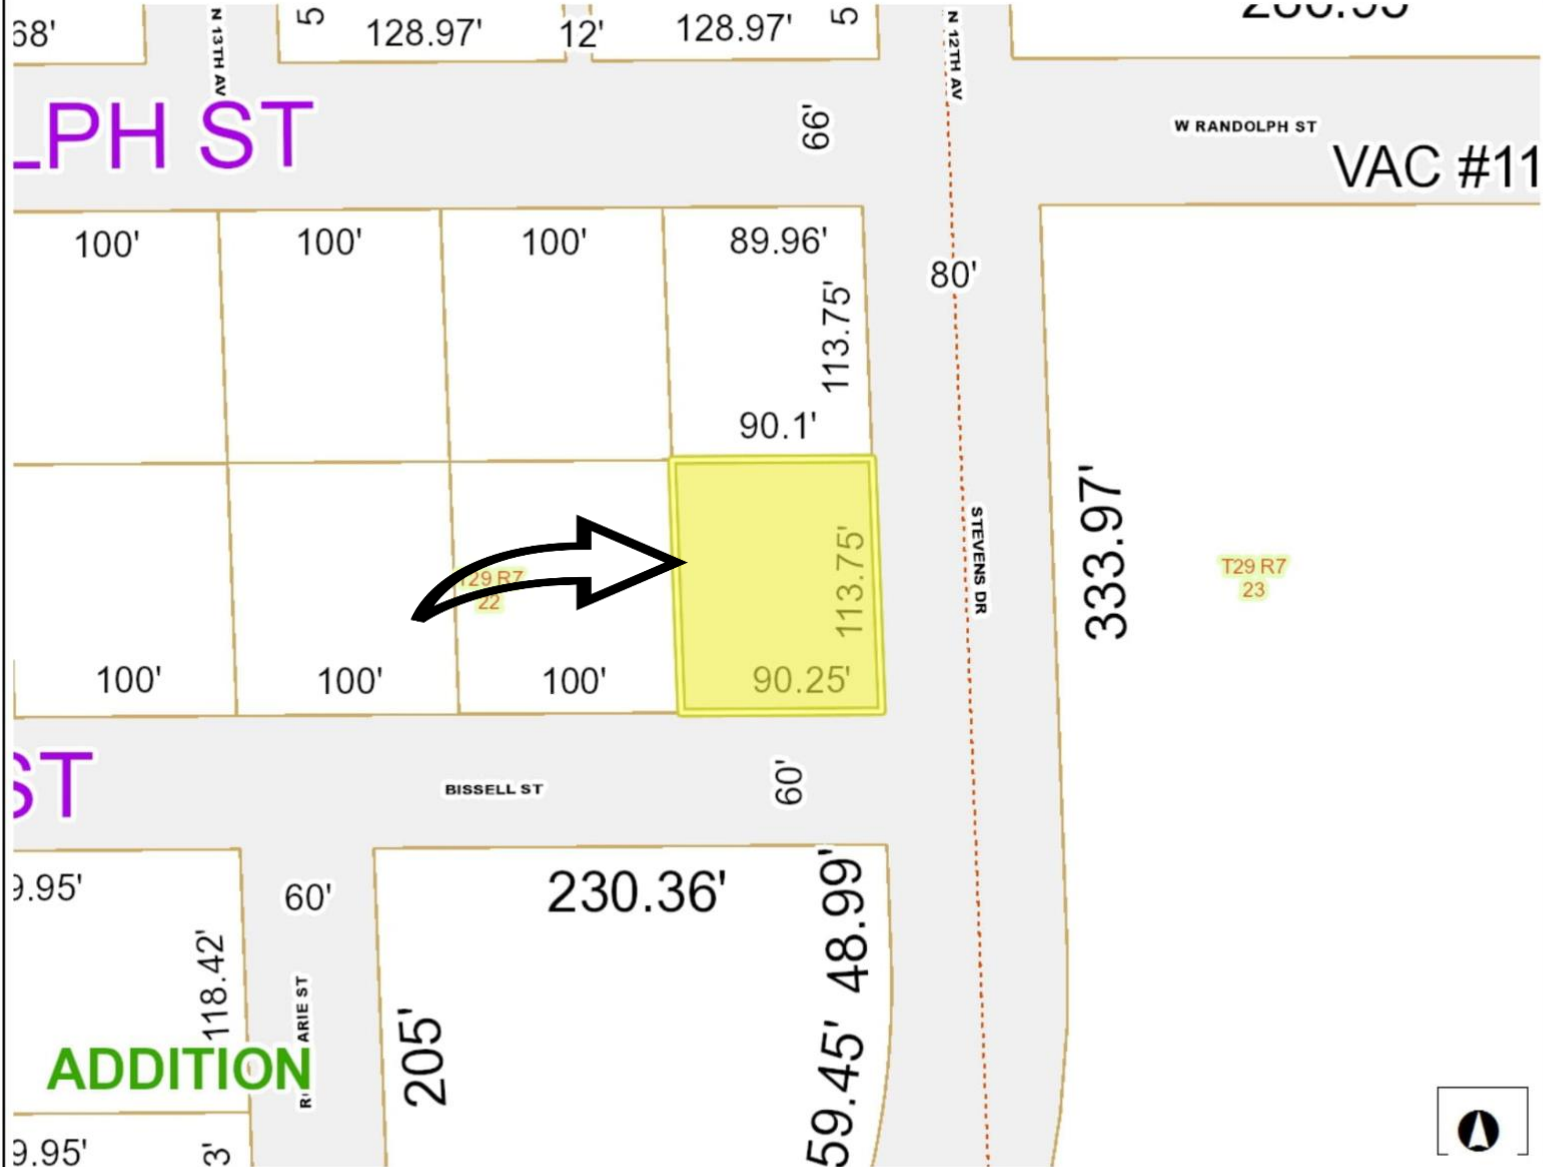

Land Information Mapping System

Legend

- Road Names
- Parcels
- Parcel Lot Lines
- Land Hooks
- Section Lines/Numbers
- Right Of Ways
- Named Places
- Municipalities

DISCLAIMER: The information and depictions herein are for informational purposes and Marathon County-City of Wausau specifically disclaims accuracy in this reproduction and specifically admonishes and advises that if specific and precise accuracy is required, the same should be determined by procurement of certified maps, surveys, plats, Flood Insurance Studies, or other official means. Marathon County-City of Wausau will not be responsible for any damages which result from third party use of the information and depictions herein or for use which ignores this warning. THIS MAP IS NOT TO BE USED FOR NAVIGATION