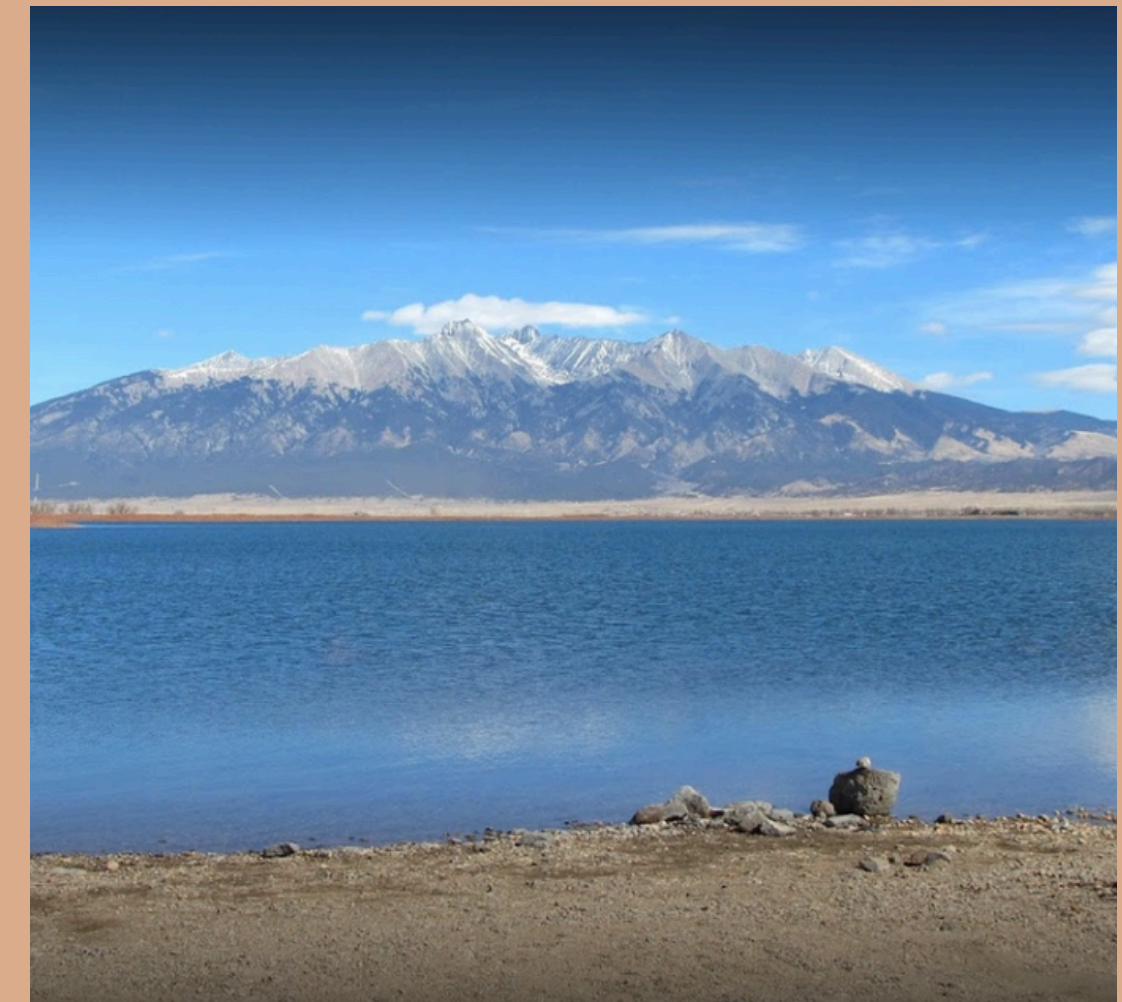

Smith Reservoir
6 Miles away from property