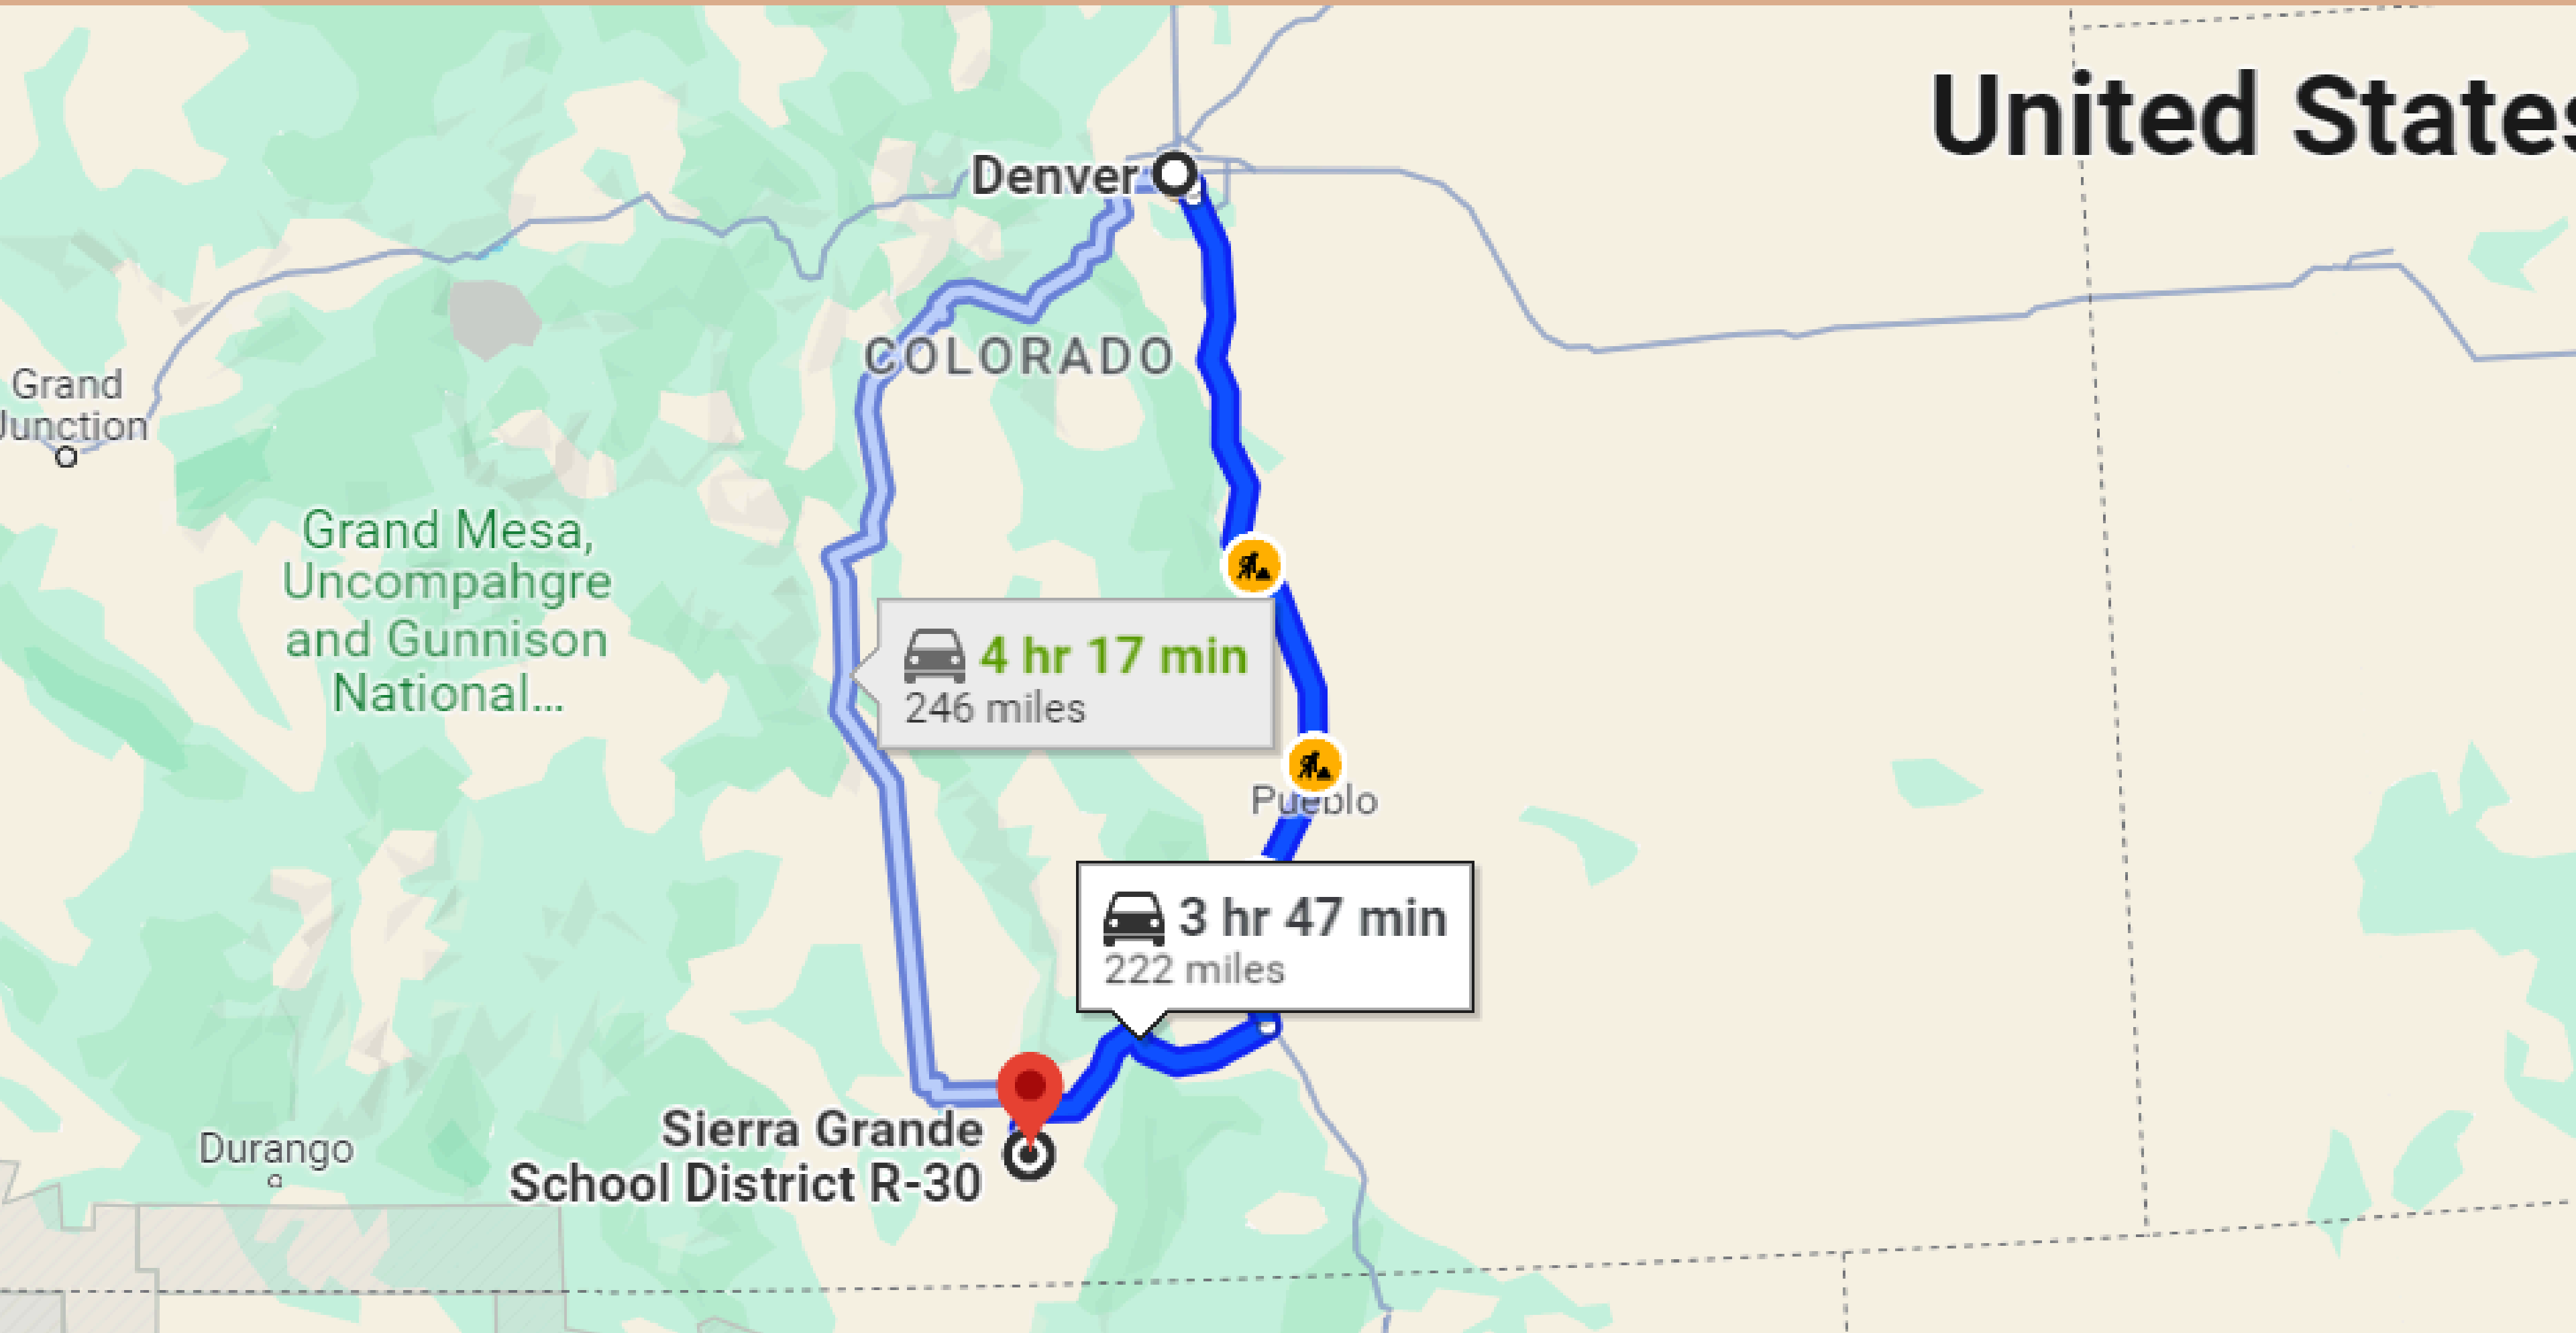

3 HRS & 47 MIN'S DRIVE TO DENVER

20-MINUTE DRIVE TO SAN LUIS TOWN

15-MINUTE DRIVE TO BLANCA TOWN