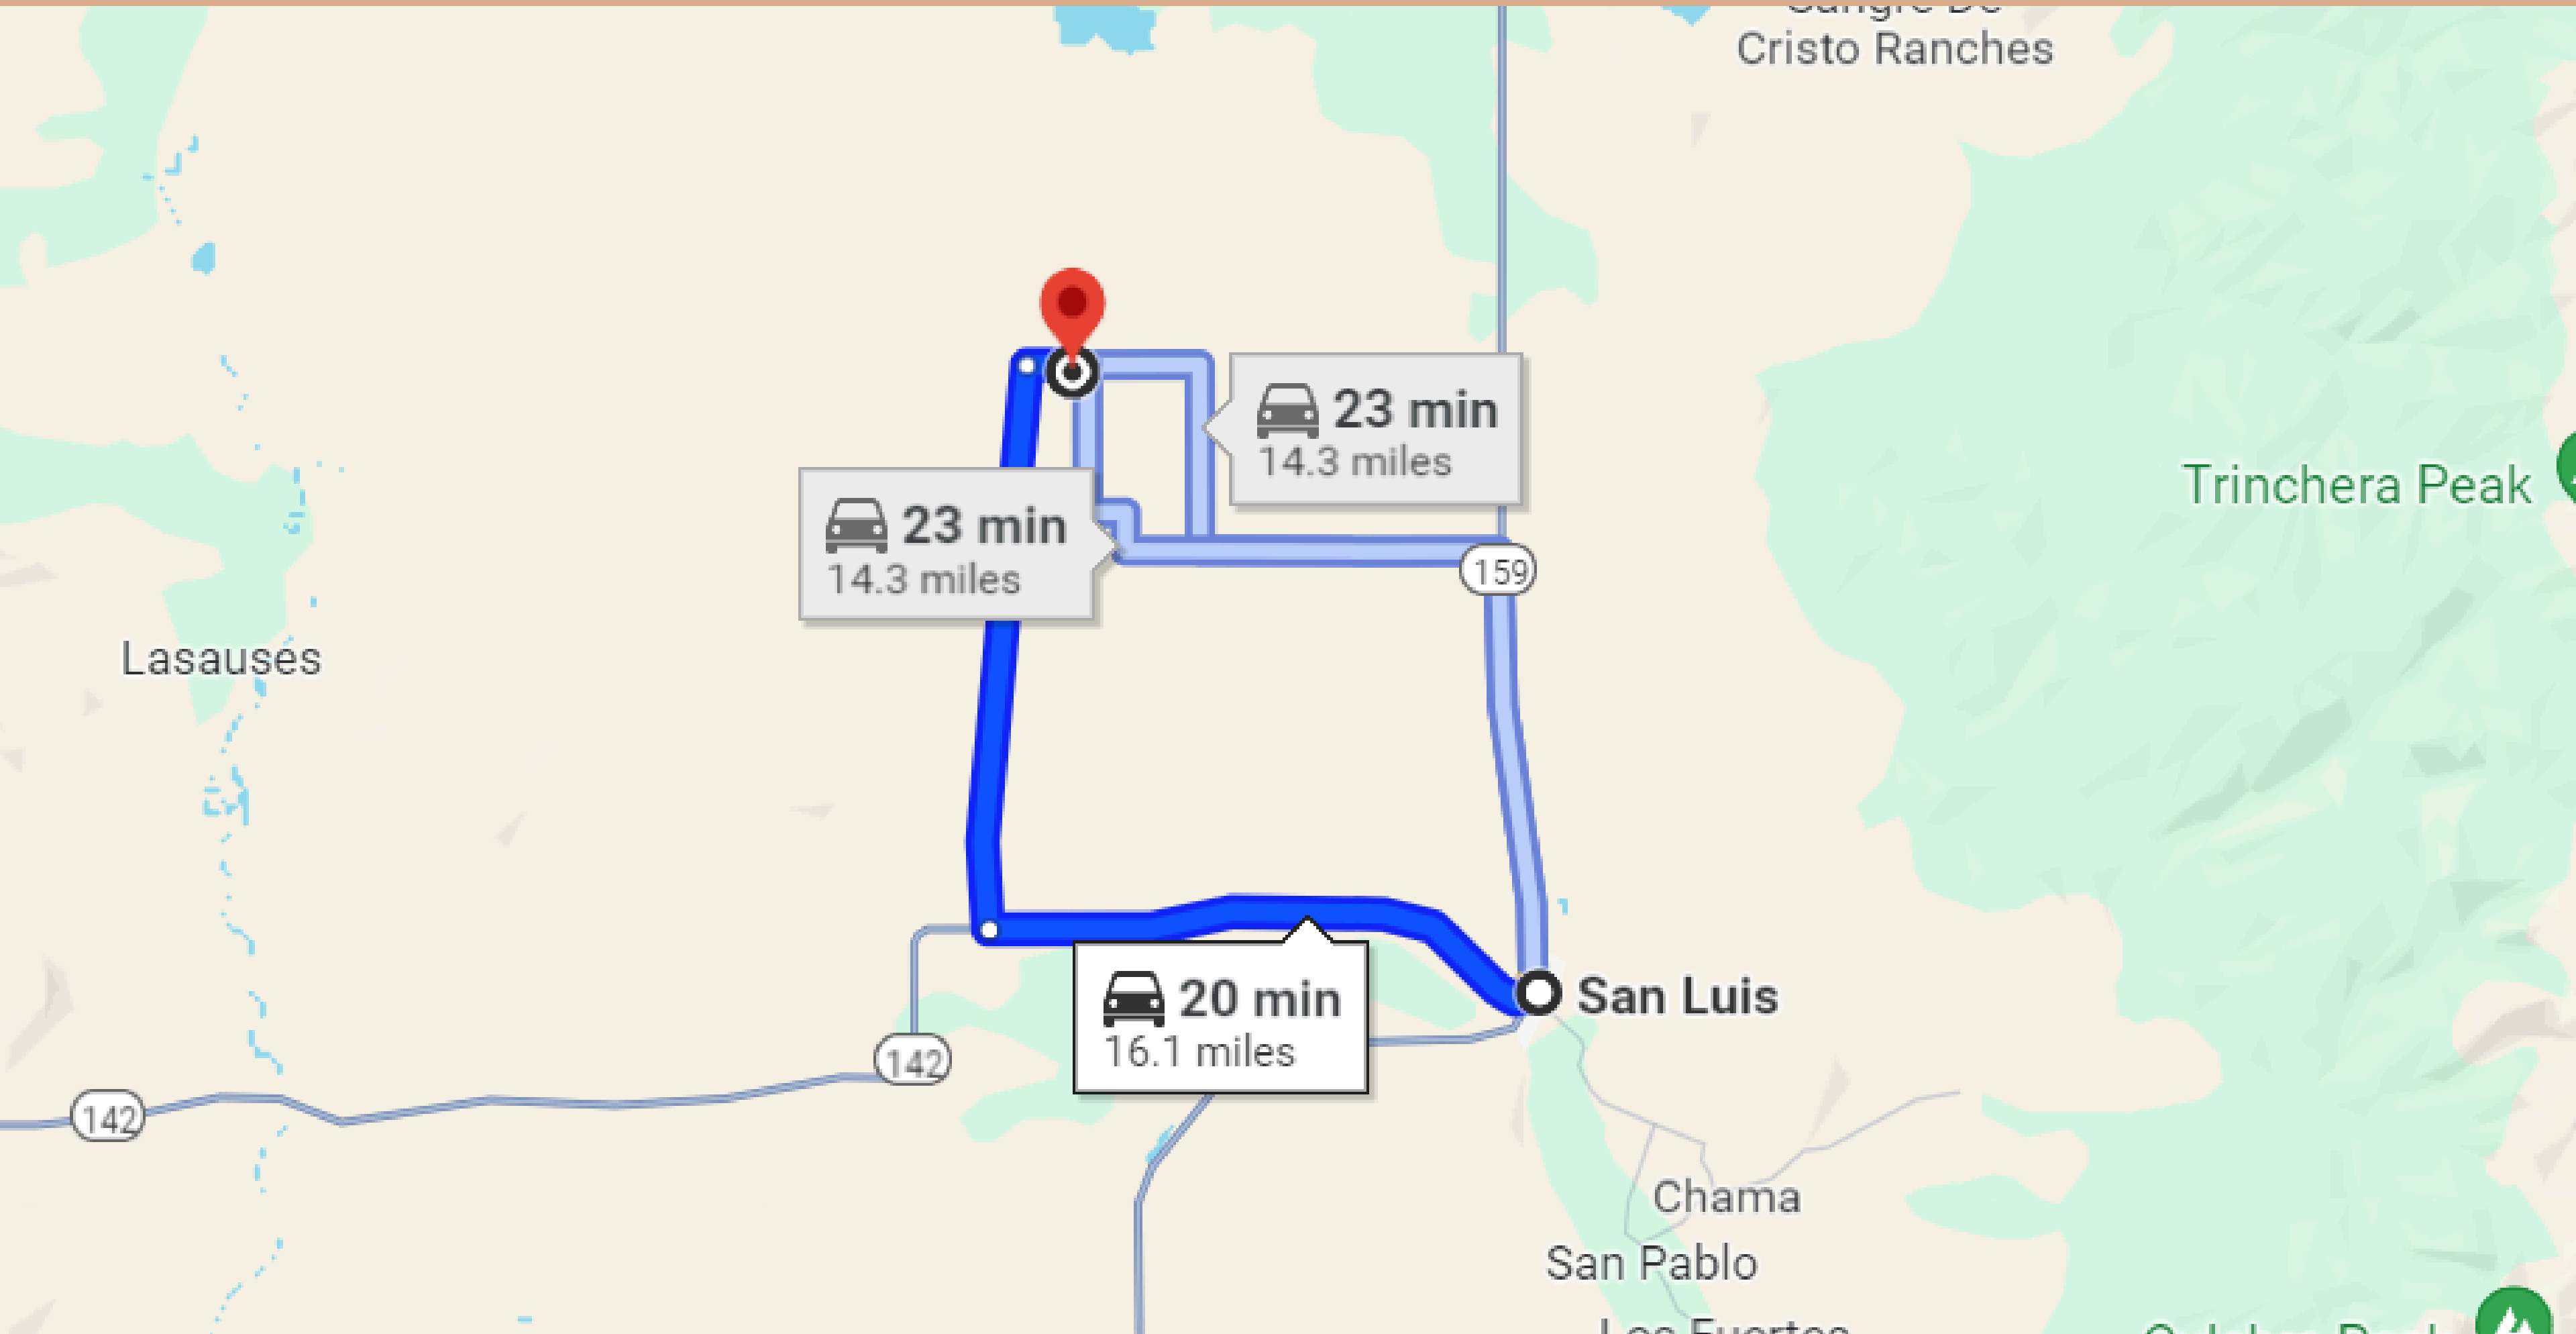

3 HRS & 47 MIN'S DRIVE TO DENVER

20-MINUTE DRIVE TO SAN LUIS TOWN

15-MINUTE DRIVE TO BLANCA TOWN