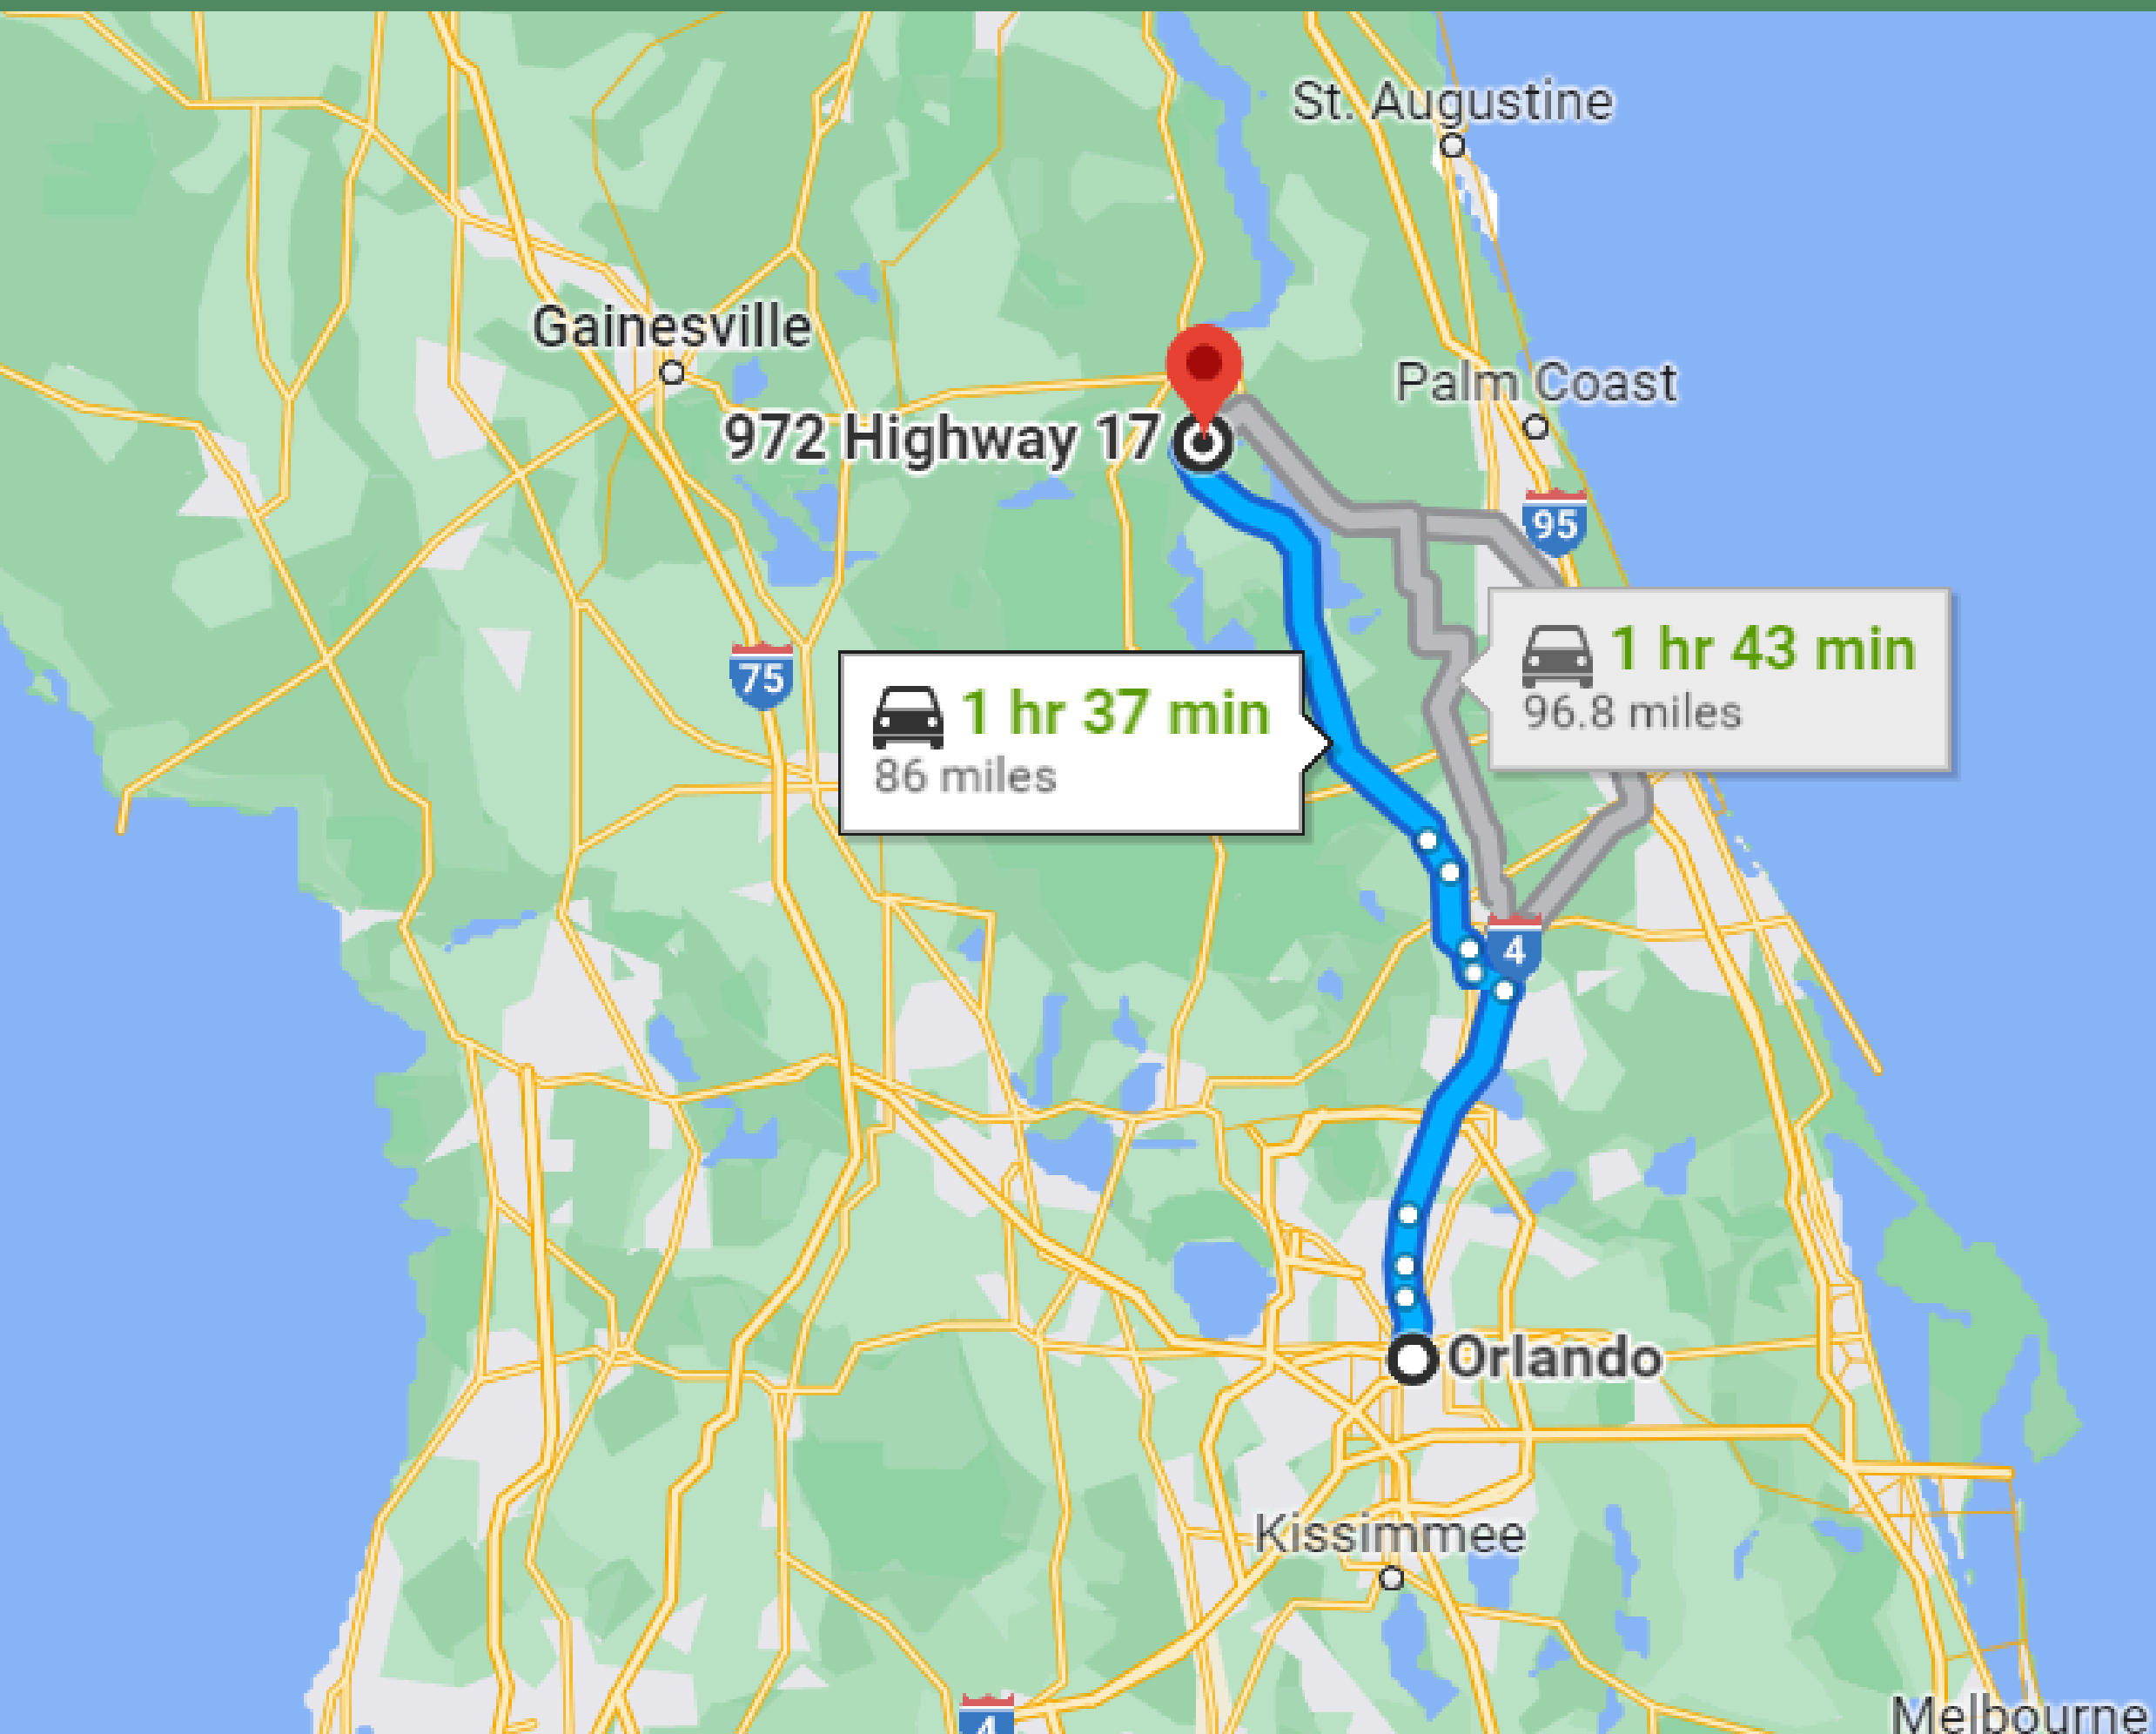

# 1 HR & 37 MIN'S DRIVE TO ORLANDO

# 12-MINUTE DRIVE TO PALATKA TOWN

# 46-MINUTE DRIVE TO ST. AUGUSTINE BEACH

# 1 HR & 6 MIN'S DRIVE TO JACKSONVILLE