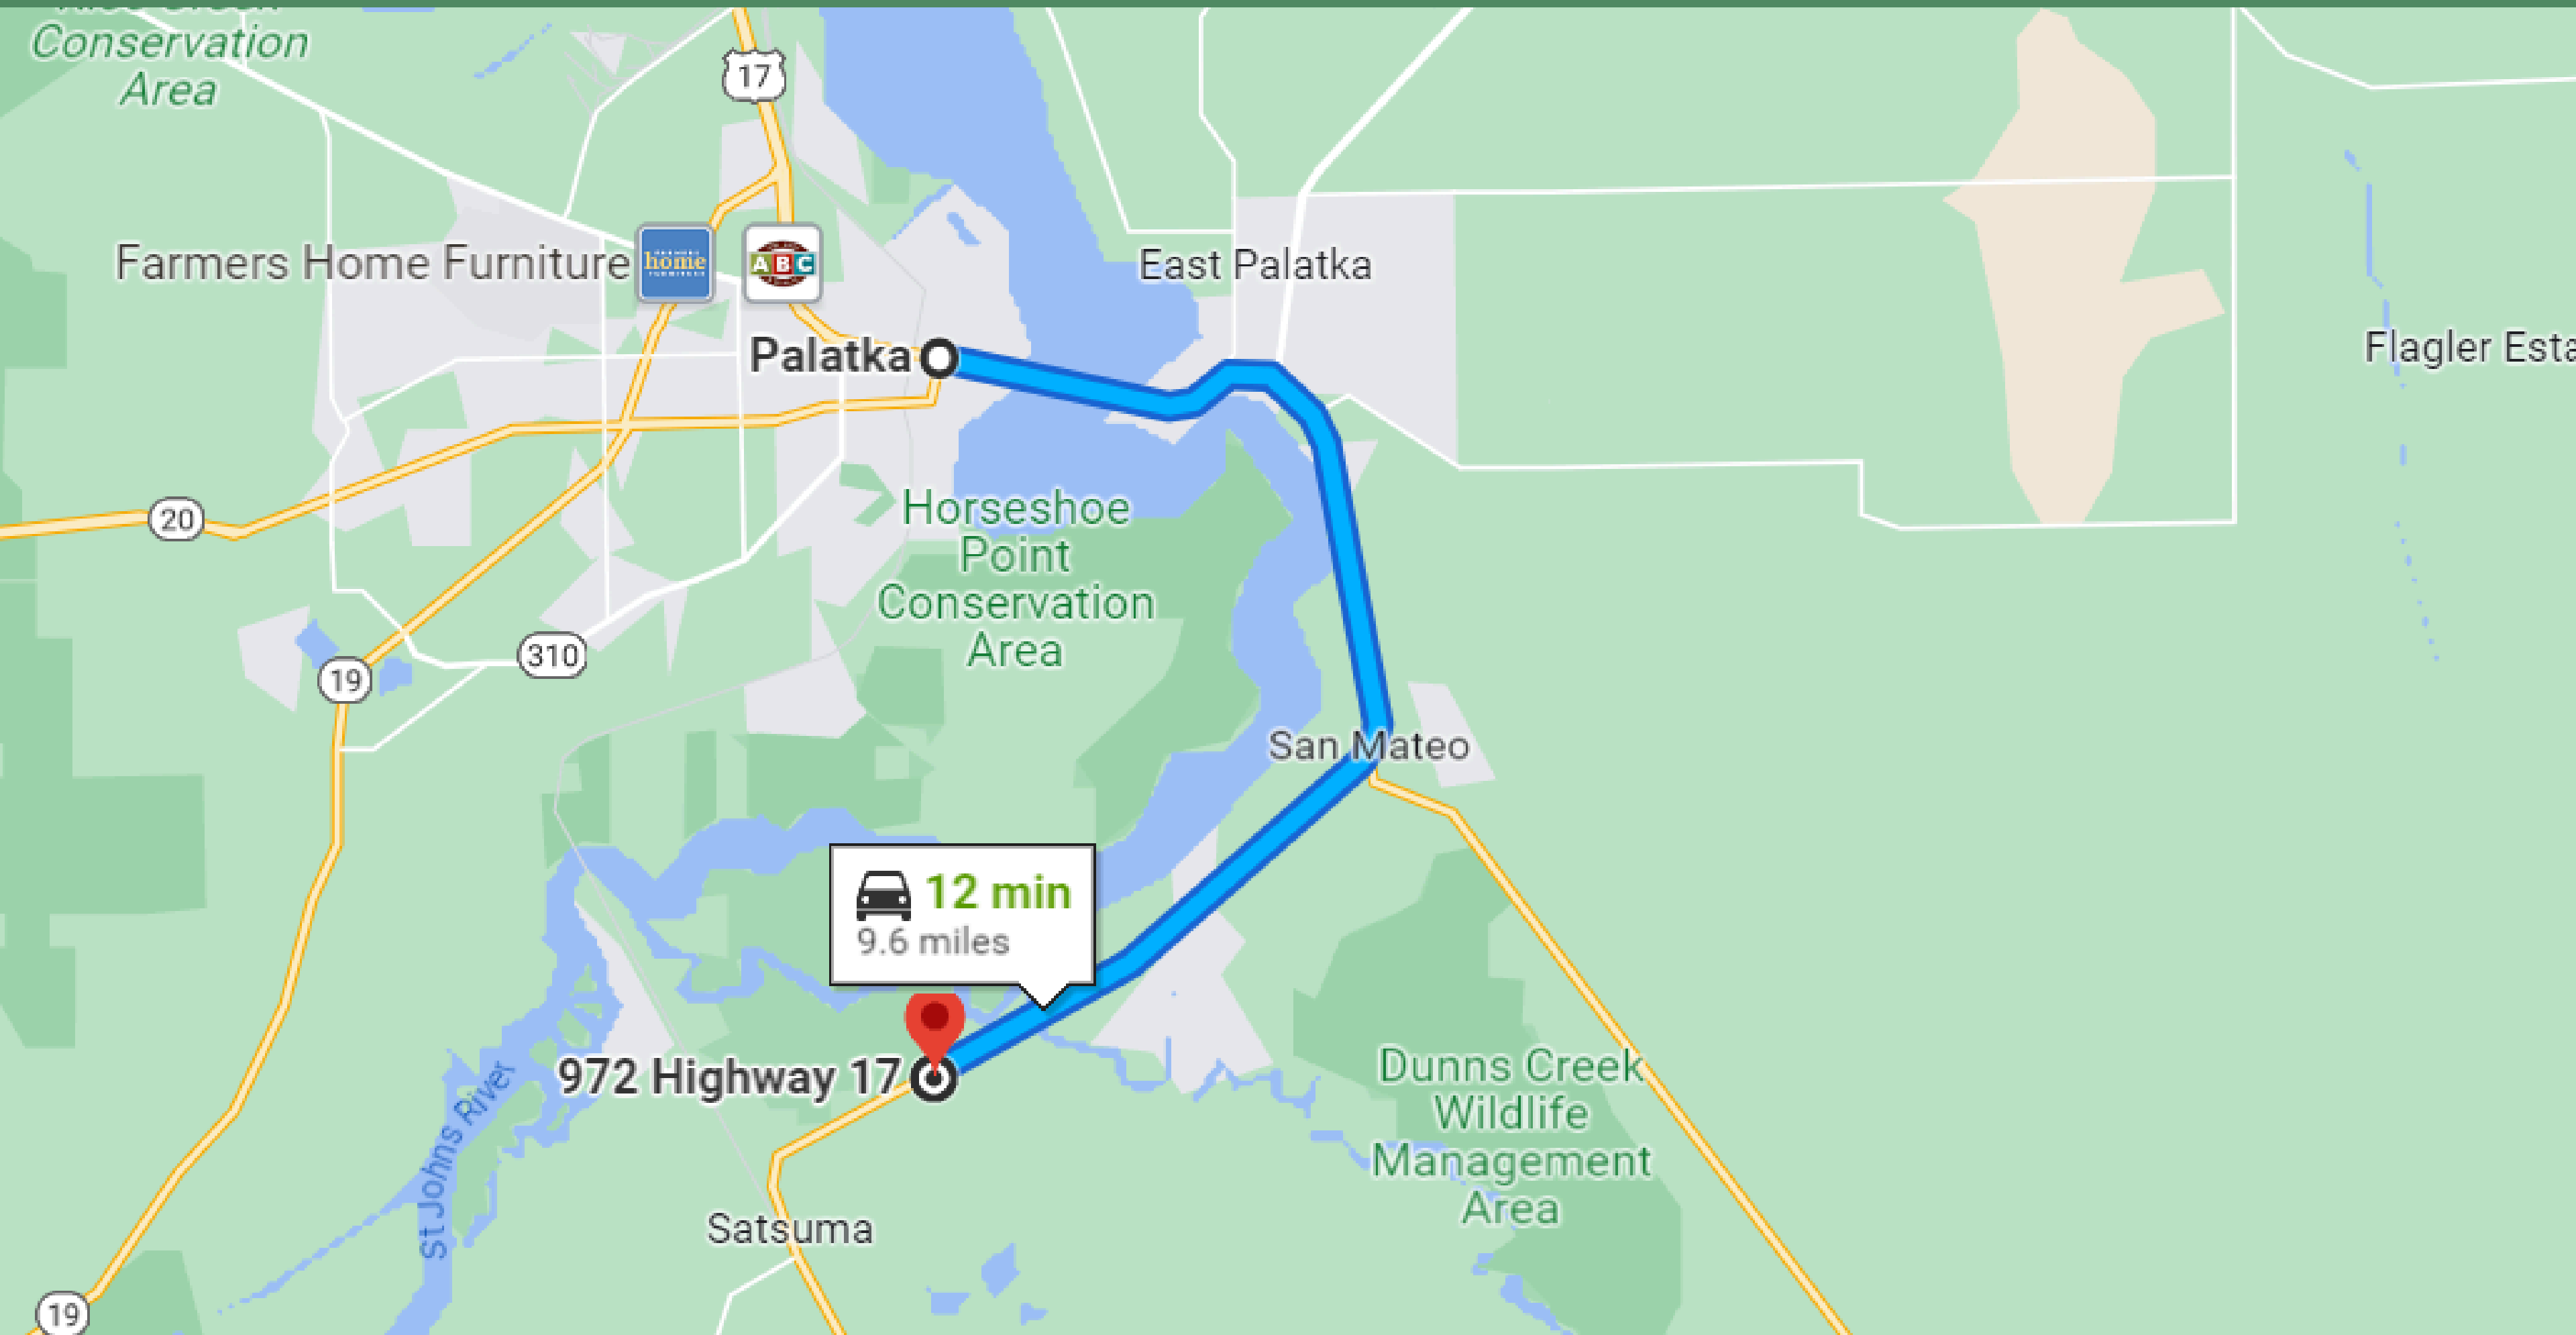

# 1 HR & 37 MIN'S DRIVE TO ORLANDO

# 12-MINUTE DRIVE TO PALATKA TOWN

# 46-MINUTE DRIVE TO ST. AUGUSTINE BEACH

# 1 HR & 6 MIN'S DRIVE TO JACKSONVILLE