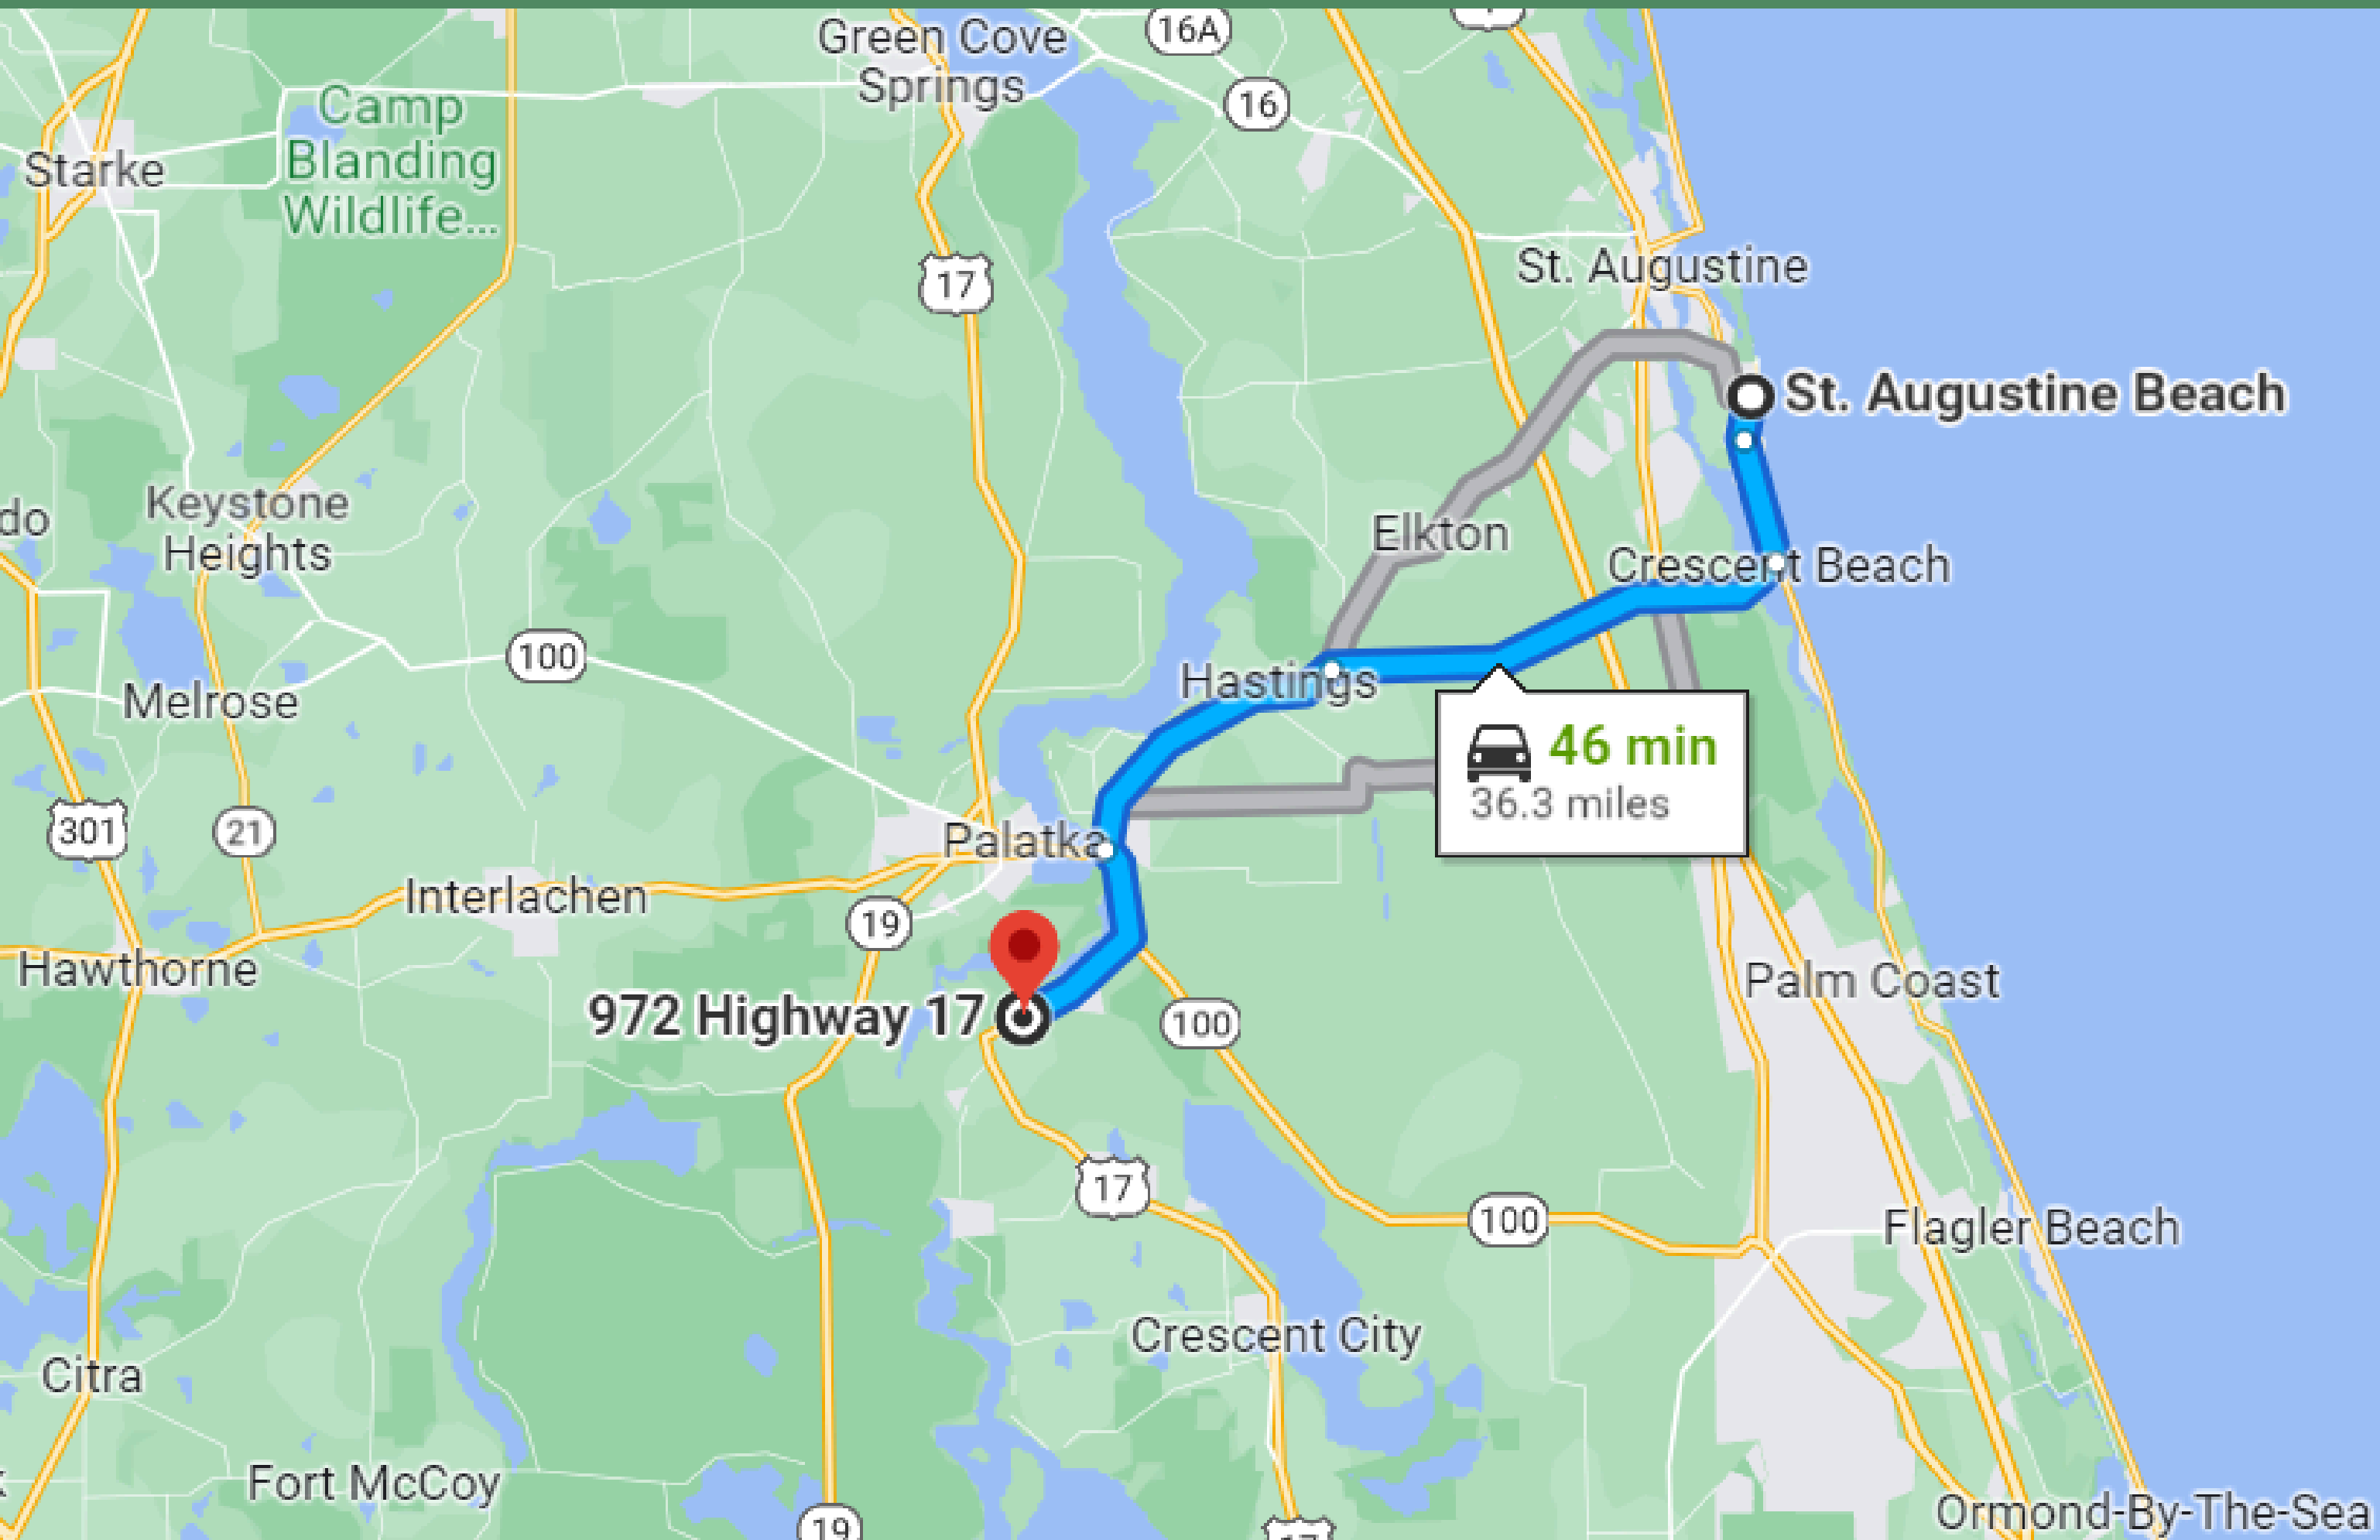

# 1 HR & 37 MIN'S DRIVE TO ORLANDO

# 12-MINUTE DRIVE TO PALATKA TOWN

# 46-MINUTE DRIVE TO ST. AUGUSTINE BEACH

# 1 HR & 6 MIN'S DRIVE TO JACKSONVILLE