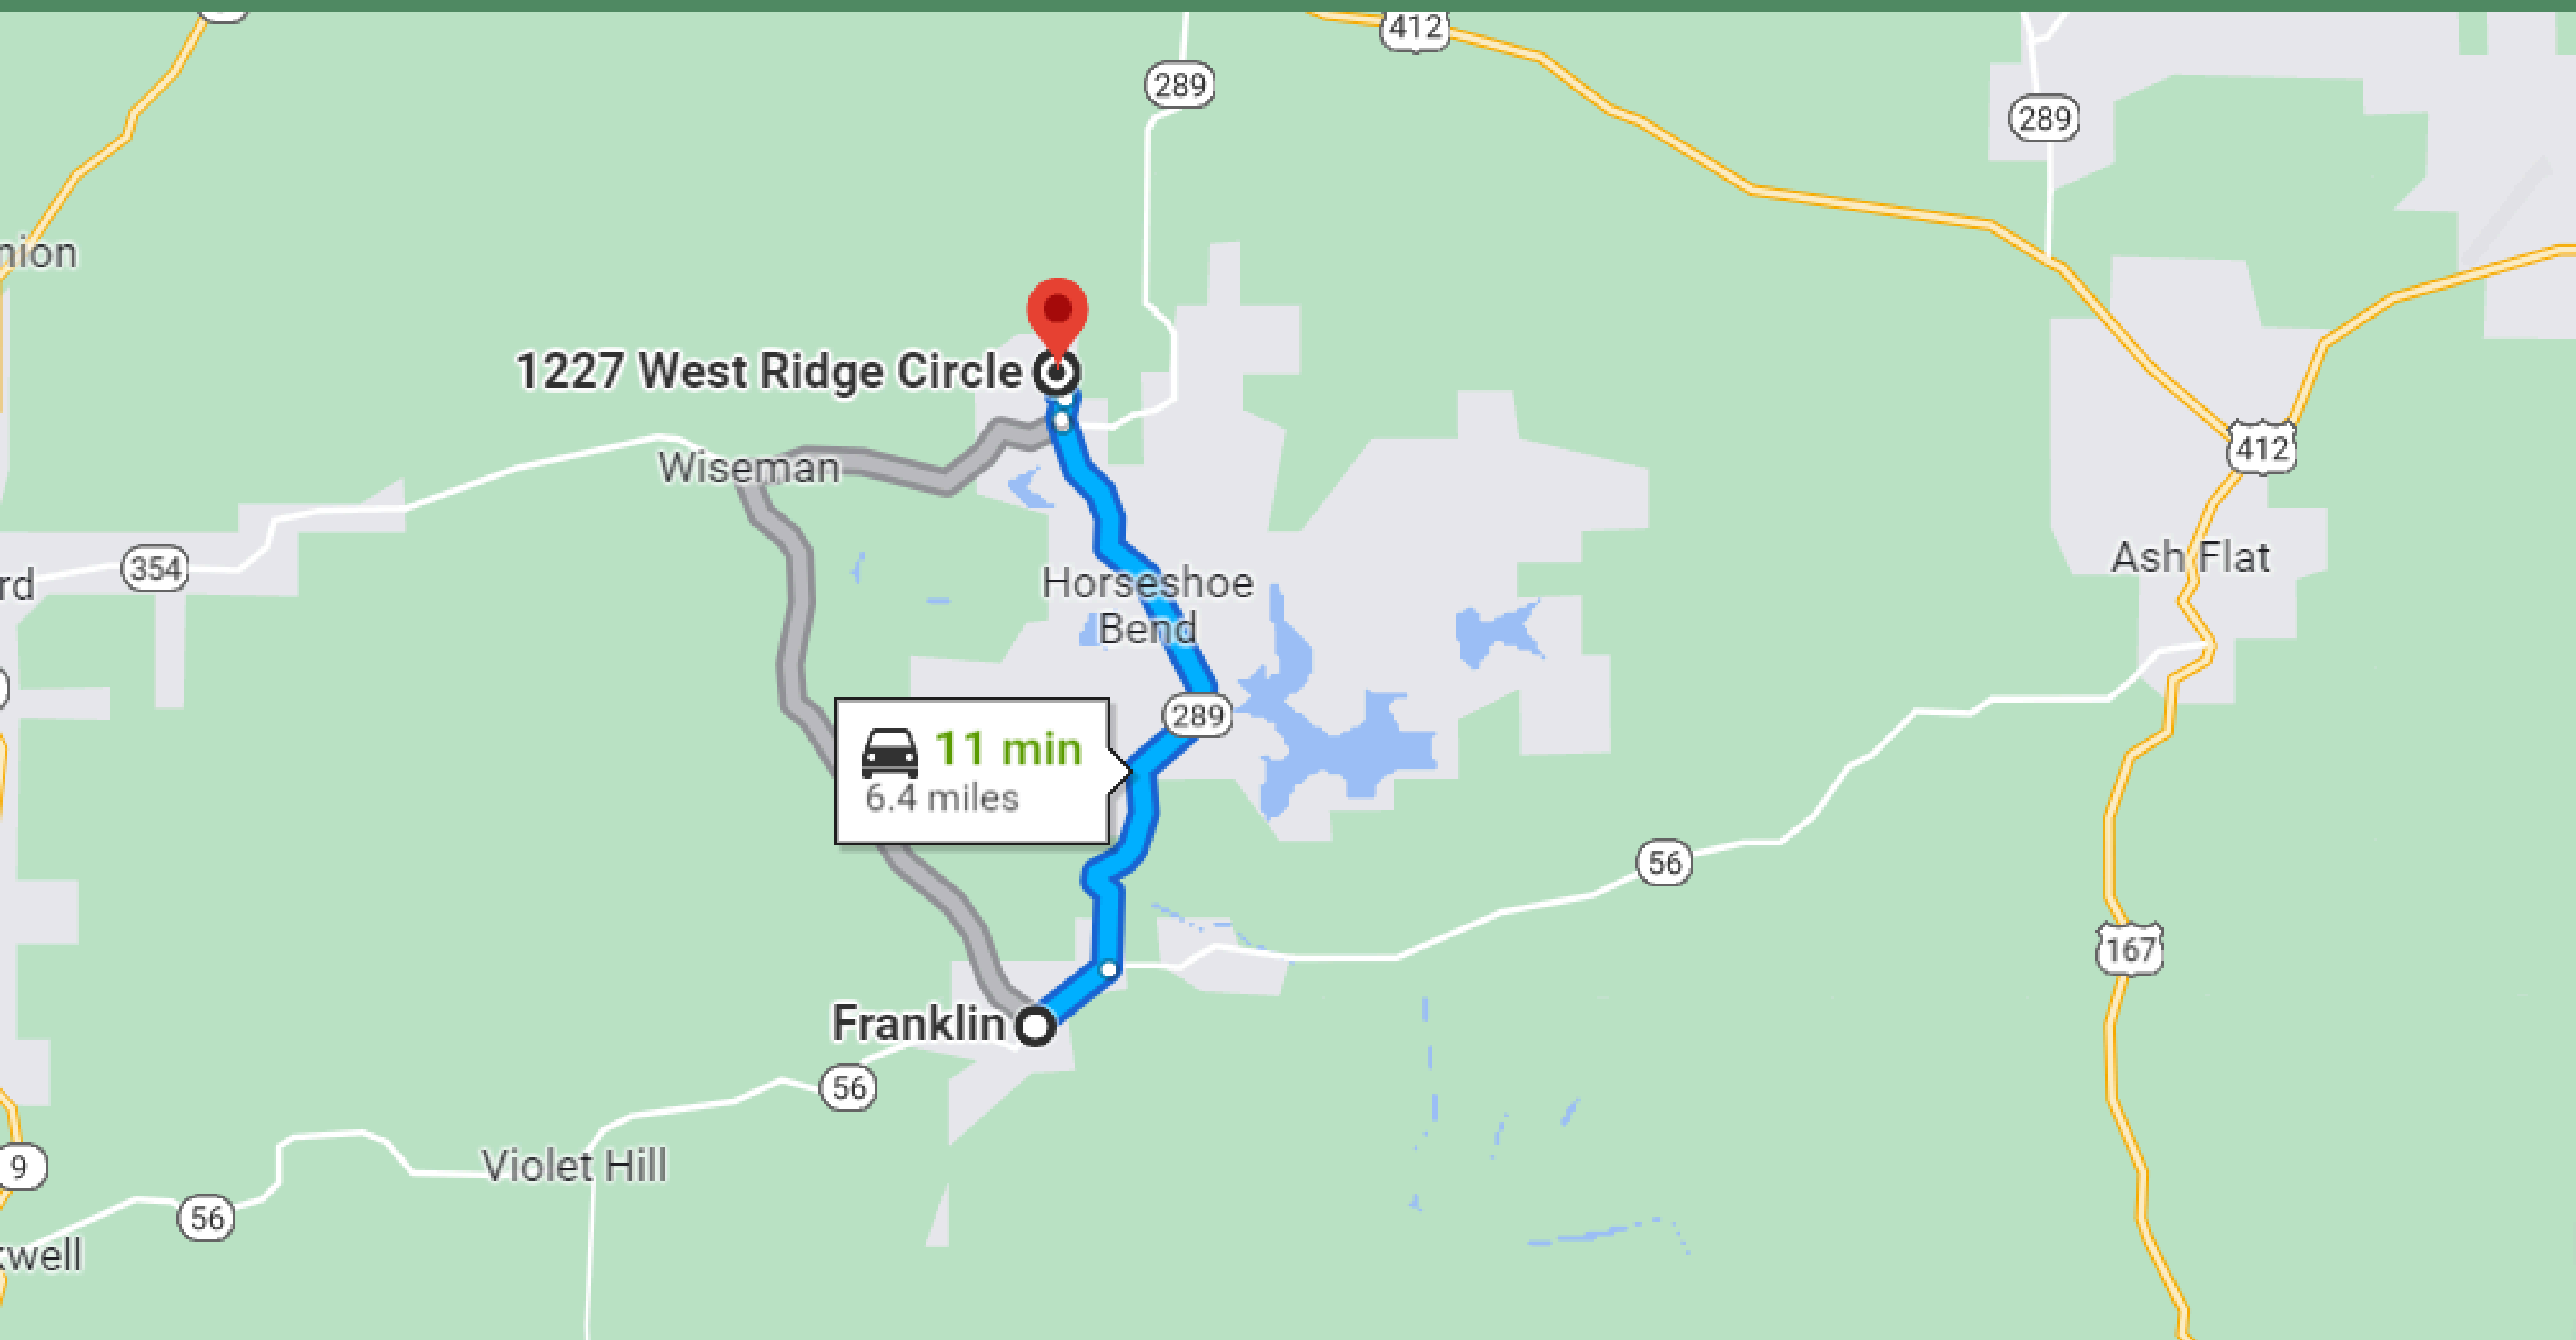

# 11- MINUTE DRIVE TO FRANKLIN TOWN

# 14- MINUTE DRIVE TO OXFORD TOWN

# 2.5 HRS DRIVE TO LITTLE ROCK