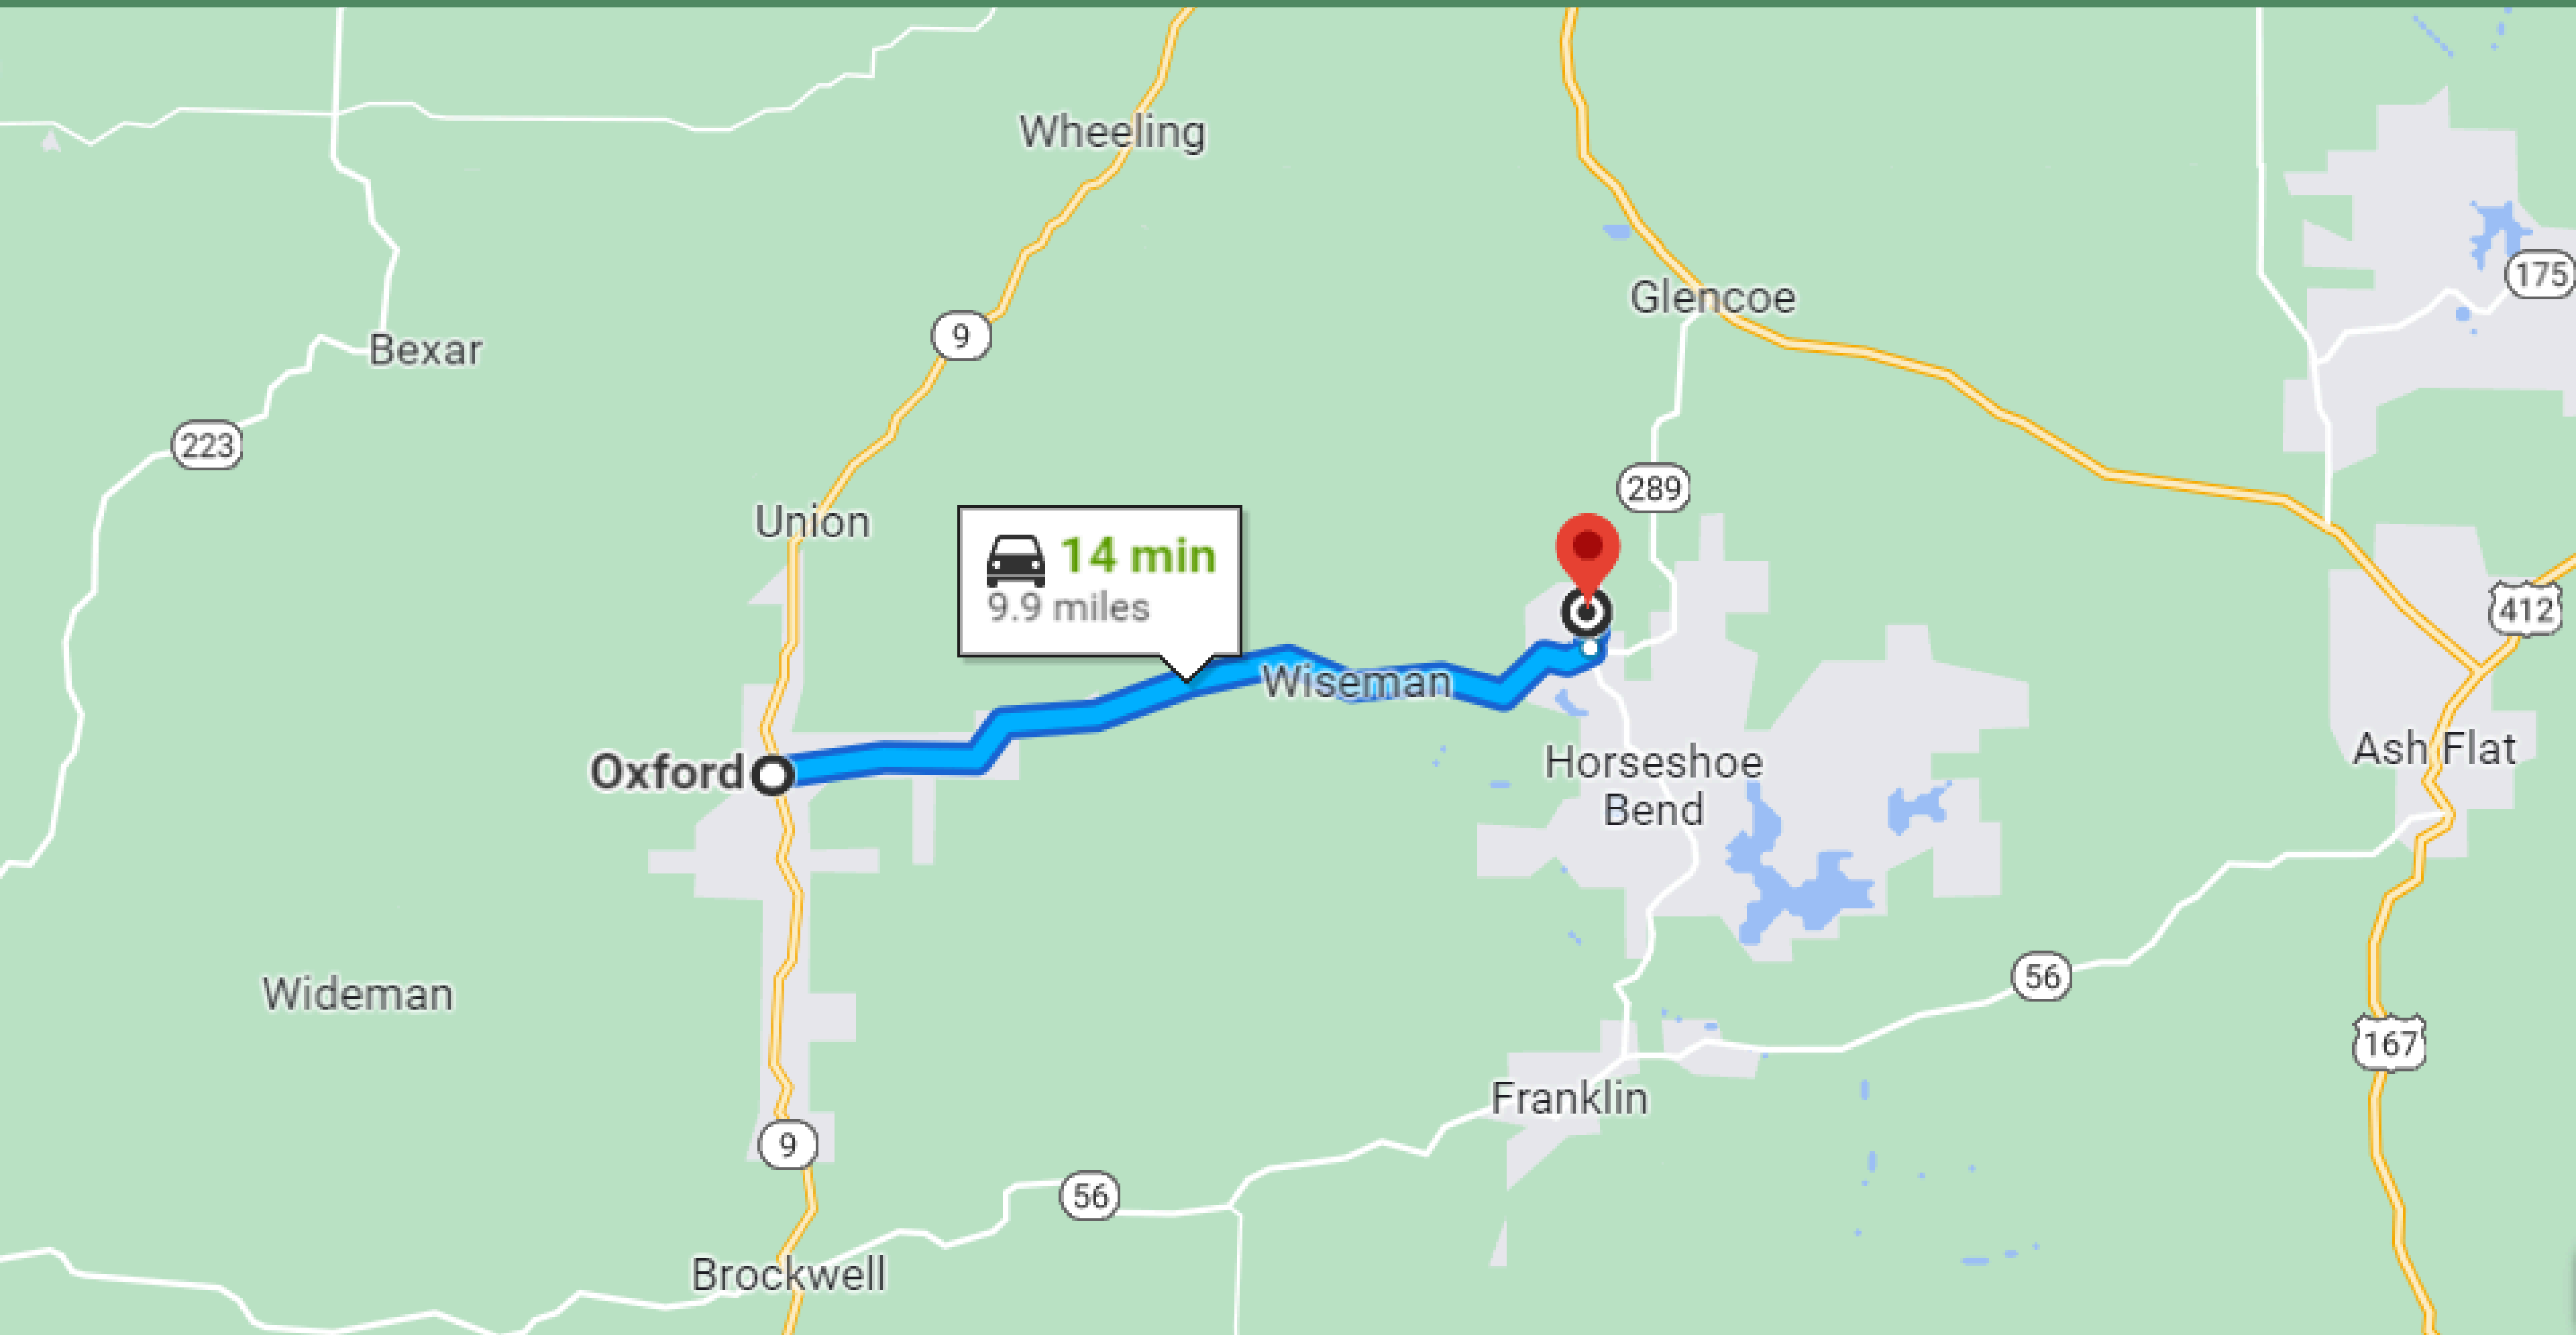

# 11- MINUTE DRIVE TO FRANKLIN TOWN

# 14- MINUTE DRIVE TO OXFORD TOWN

# 2.5 HRS DRIVE TO LITTLE ROCK