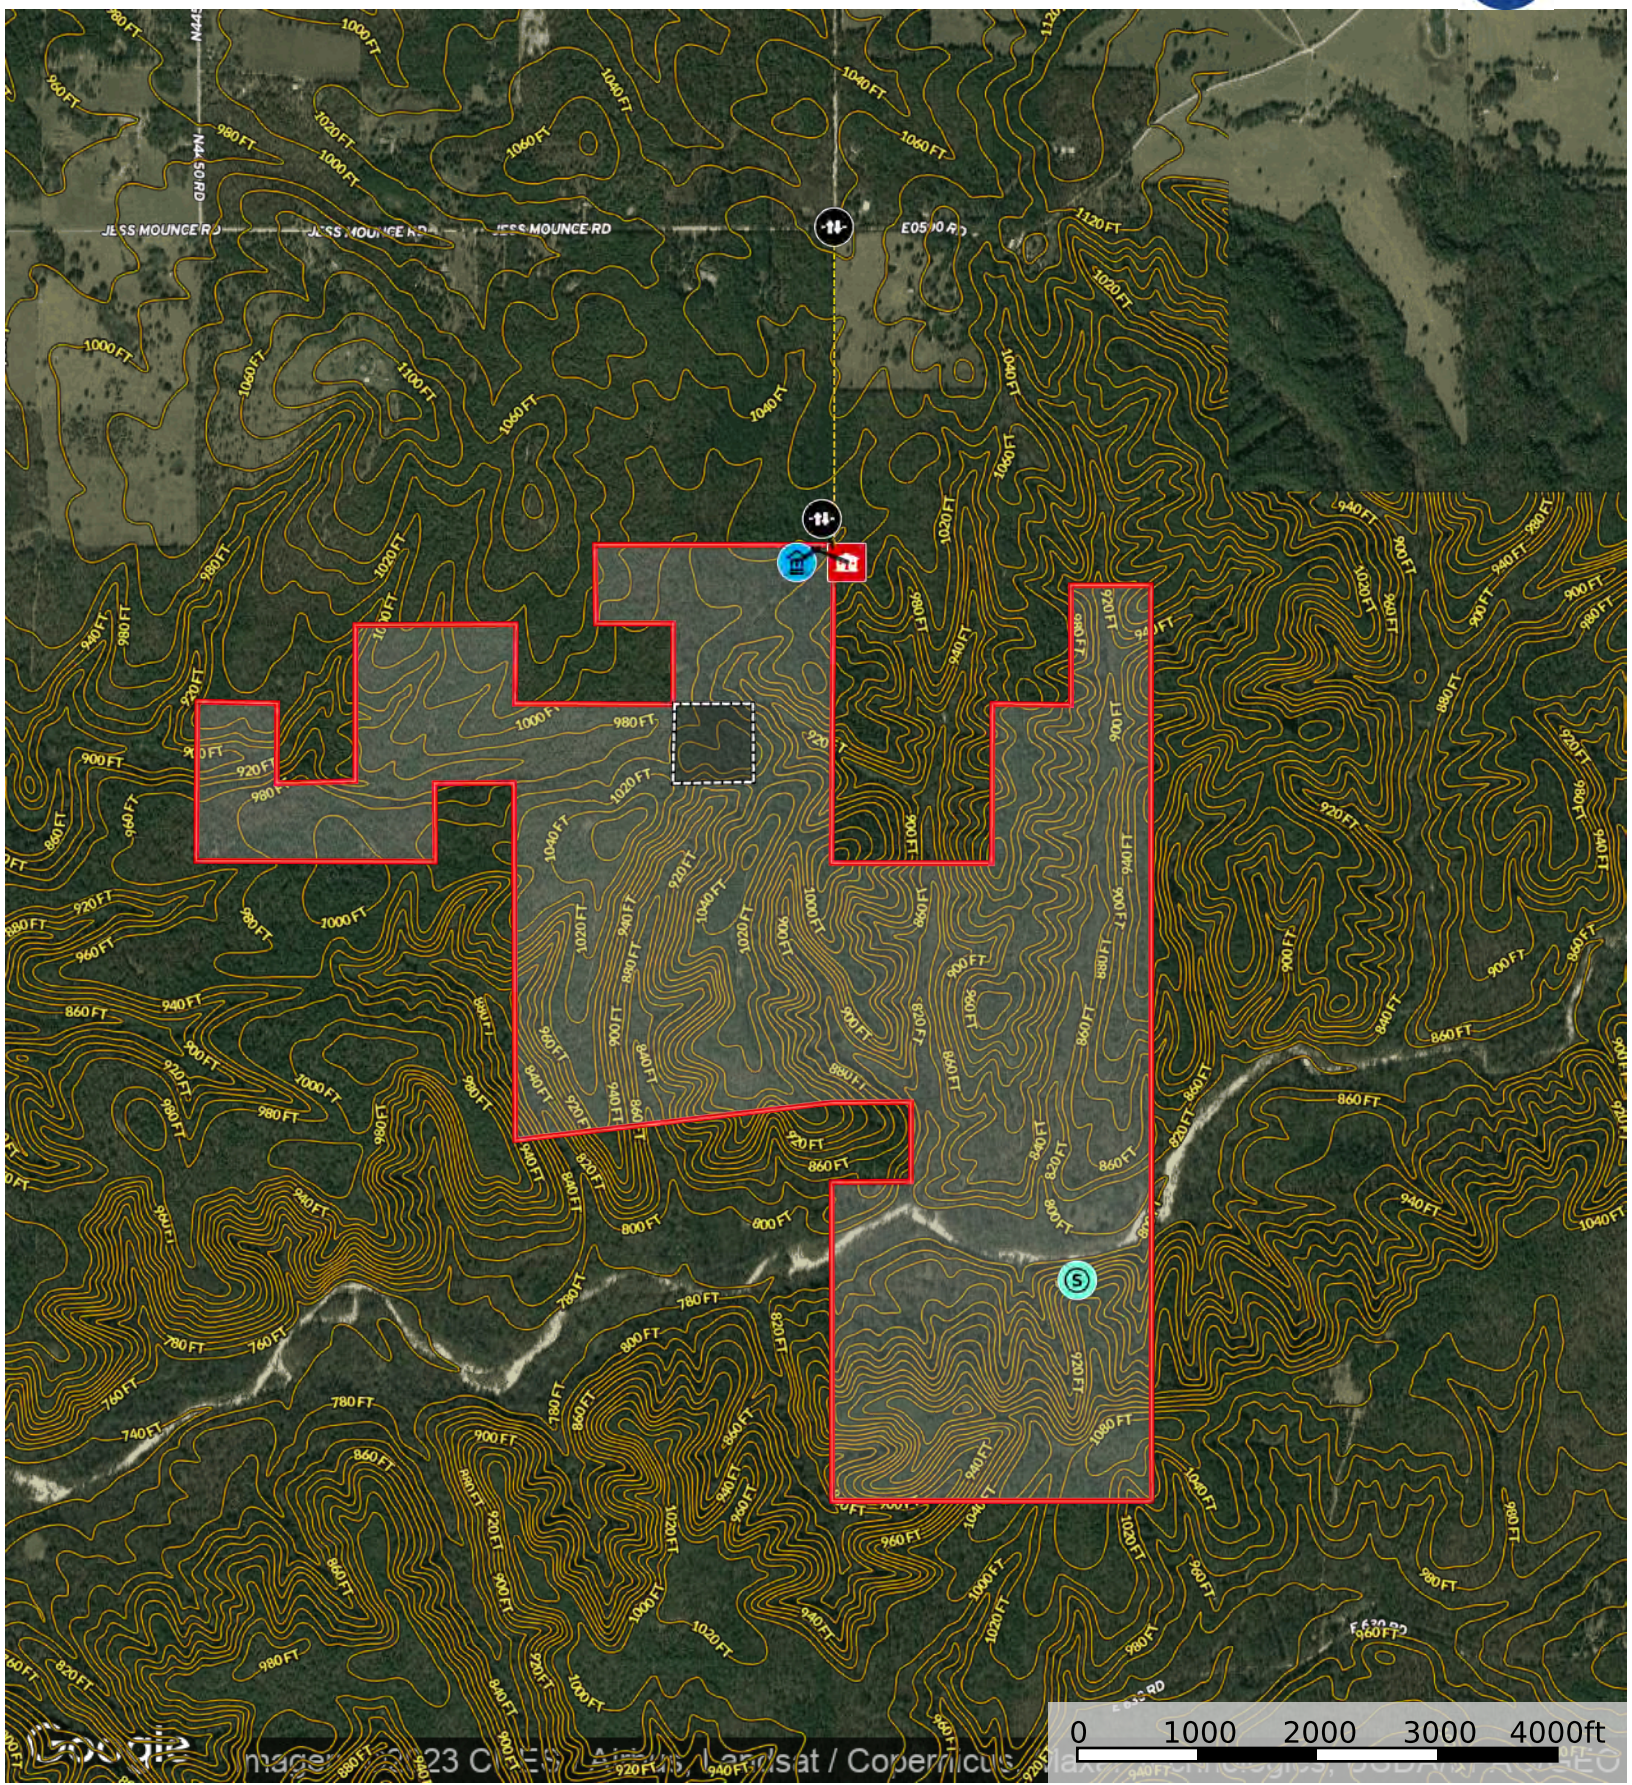

Rustic Ridge - 695 Acres

Cherokee County, Oklahoma, 695 AC +/-

- Spring
- Well
- Main House
- Gate
- Private Road / Trail
- No Included
- Cherokee 695 Boundary