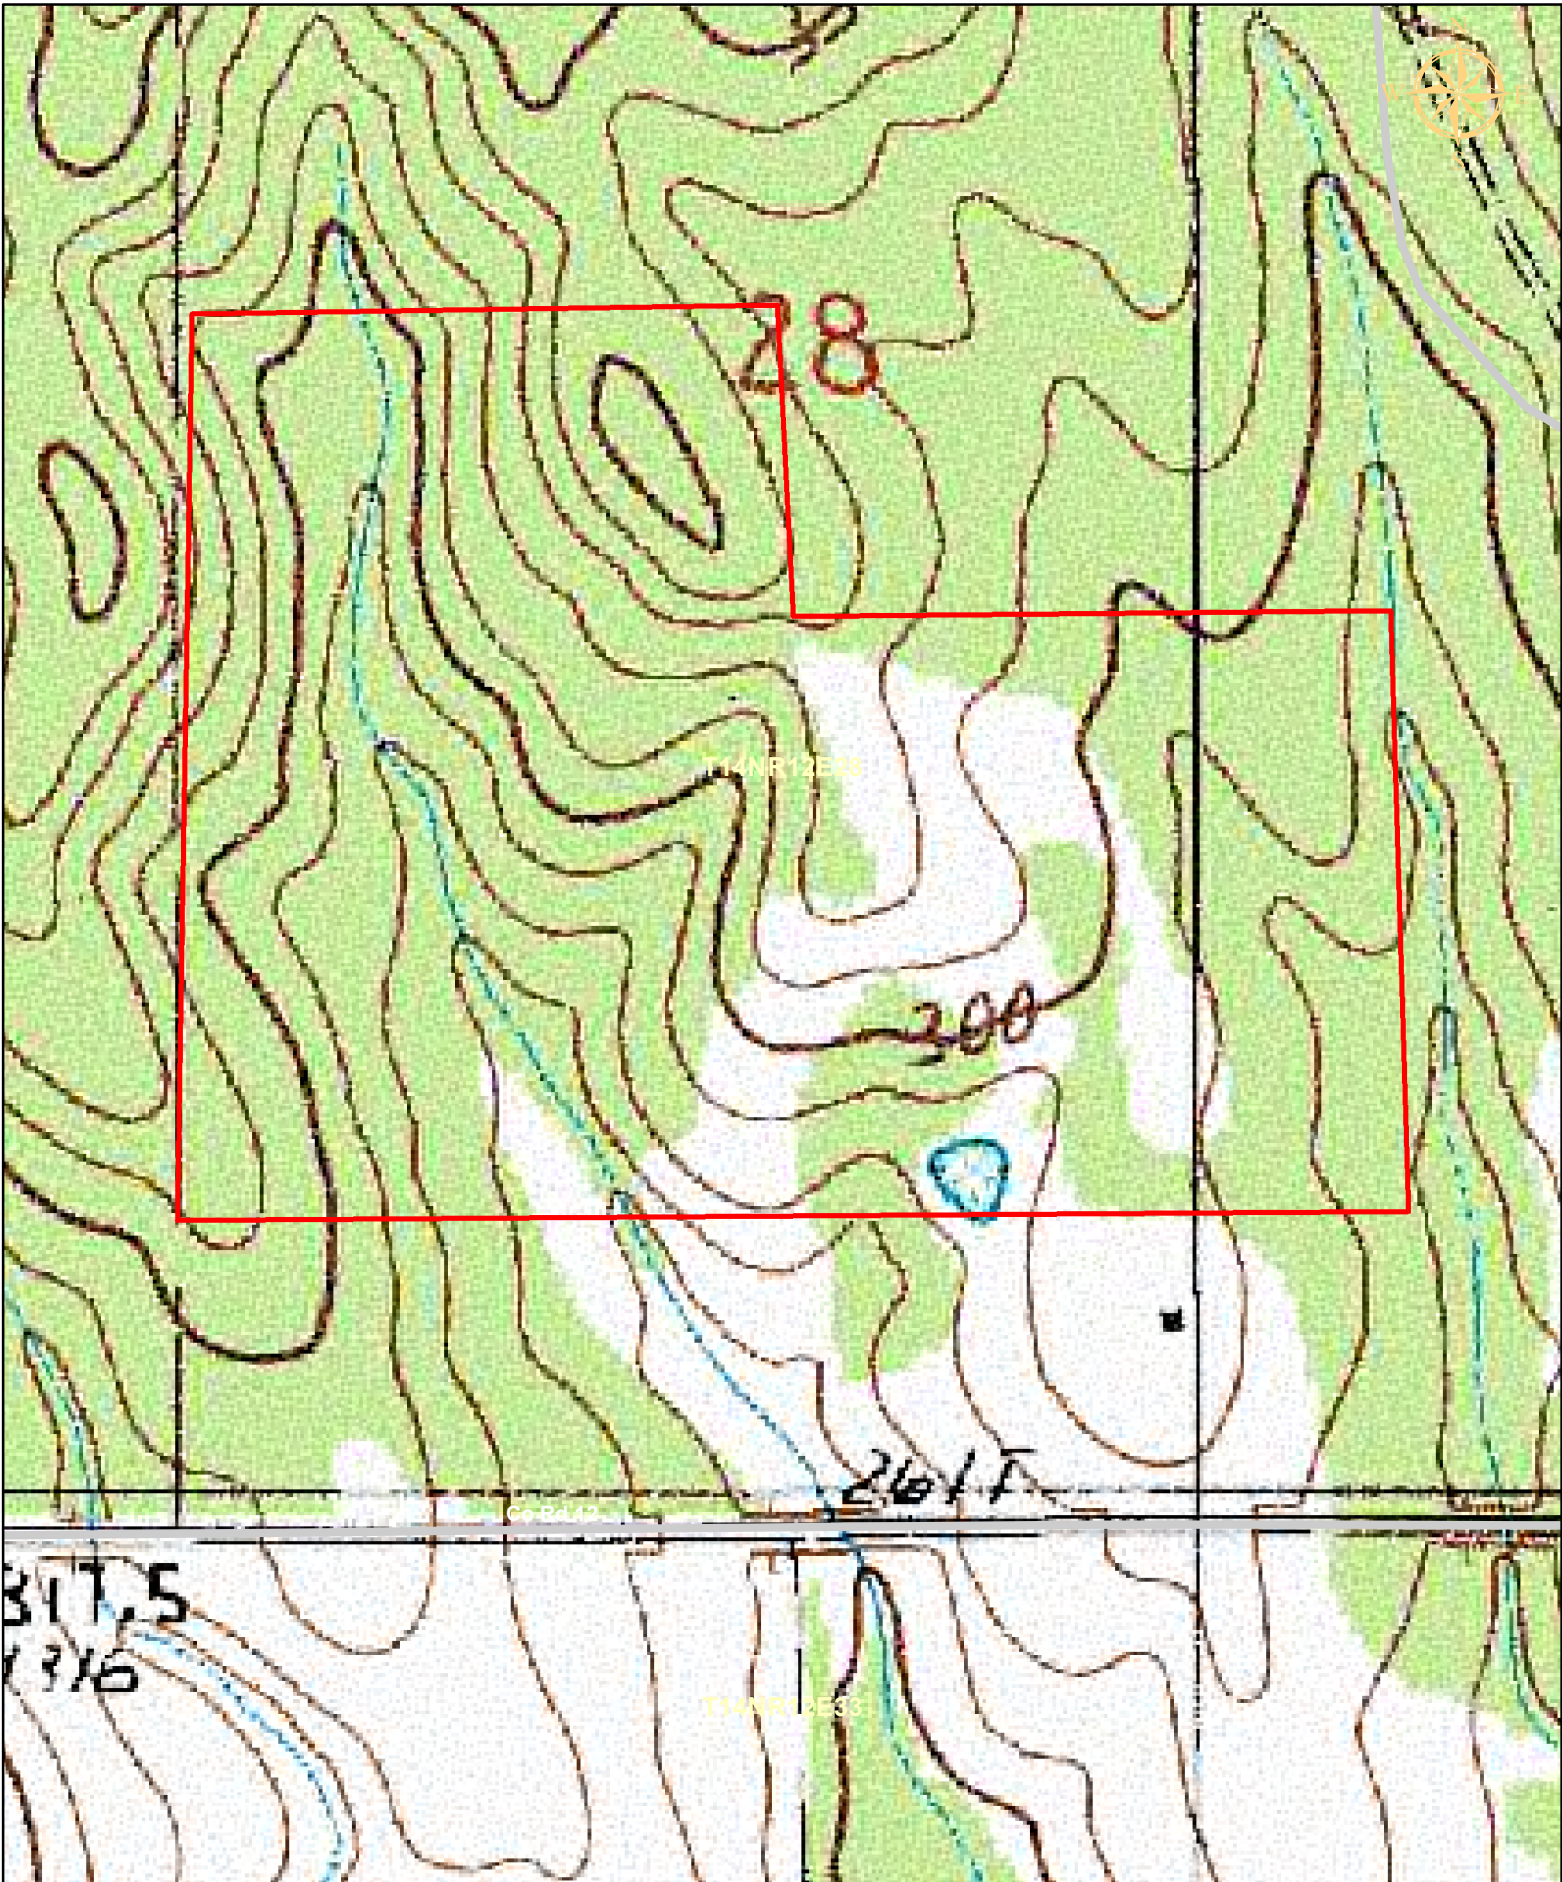

T14NR12E28

20' Deeded Easement

Co Rd 12

T14NR12E33

Imagery Source: NAIP 2021

**Bozeman Tract**  
**100 +- Acres**  
**Lowndes County, AL**

Map is for illustration purposes only. Accuracy is neither guaranteed nor warranted.

**Bozeman Tract**  
**100 +- Acres**  
**Lowndes County, AL**

Imagery Source: NAIP 2021

Map is for illustration purposes only. Accuracy is neither guaranteed nor warranted.

0 5 10 Miles

 Bozeman Tract

**Bozeman Tract**  
**100 +- Acres**  
**Lowndes County, AL**

Map is for illustration purposes only. Accuracy is neither guaranteed nor warranted.

Larson &  
McGowin  
PROPERTIES