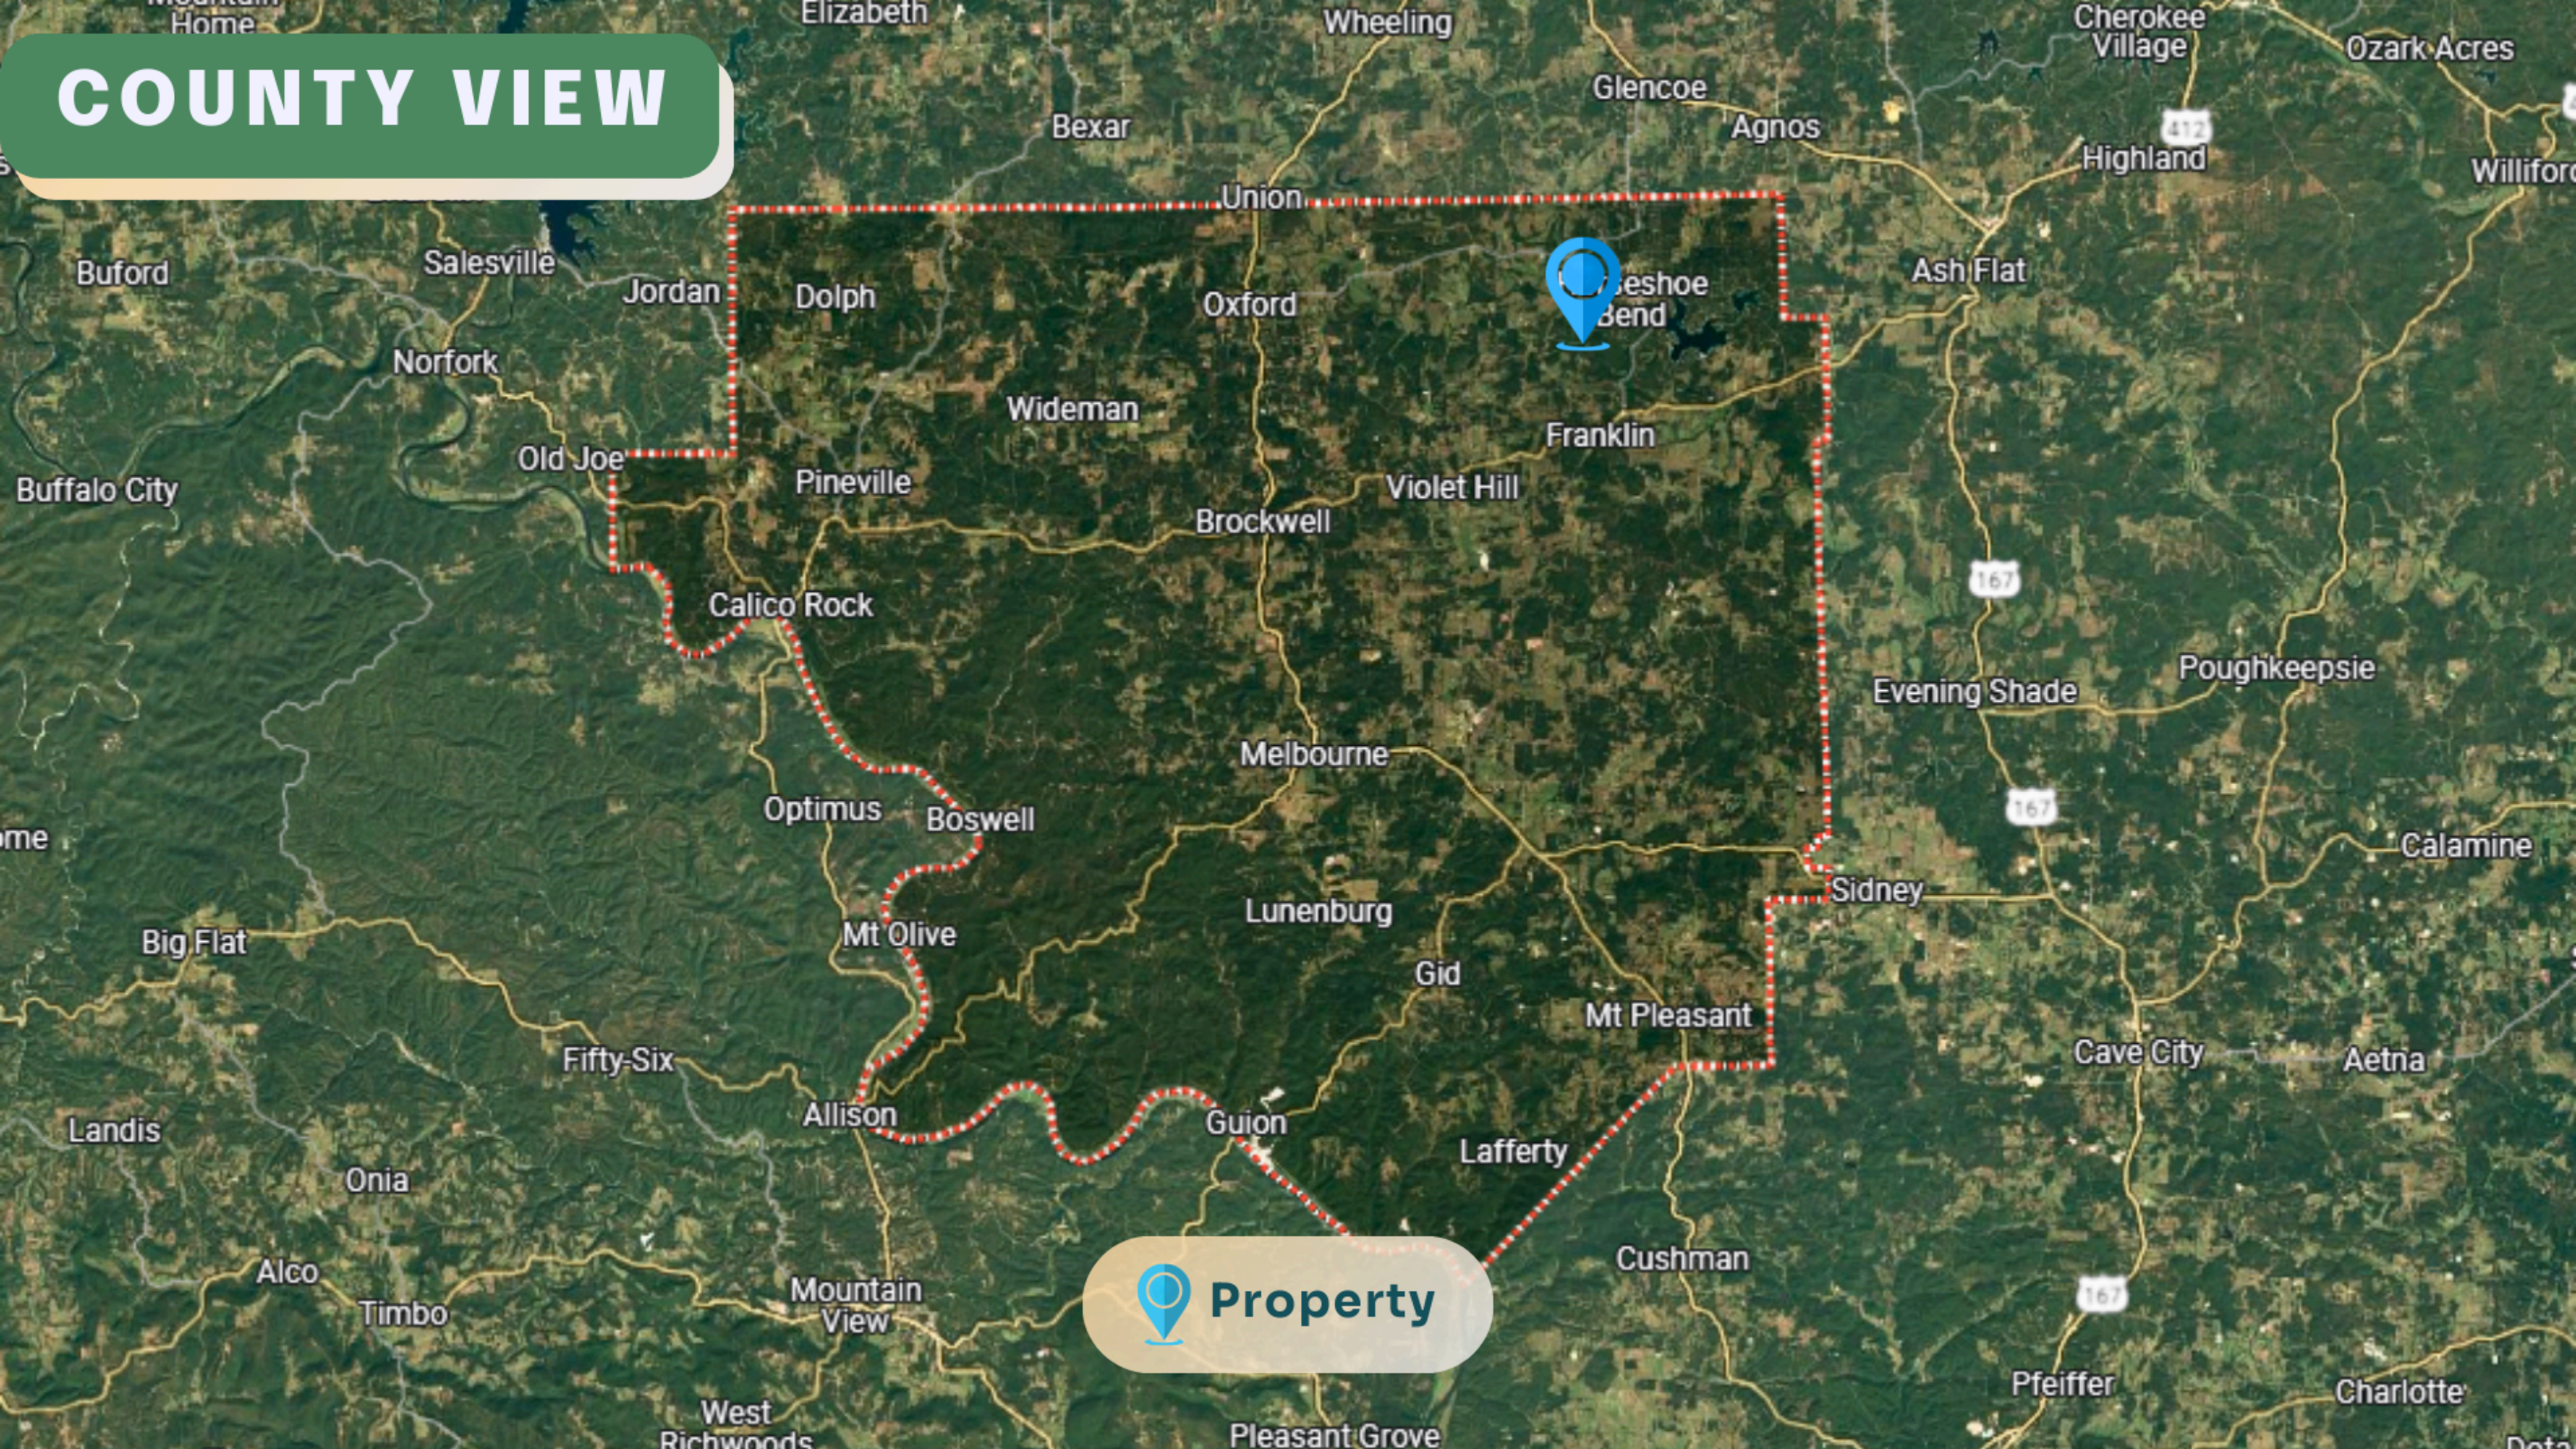

TOWN VIEW

The Church of Jesus Christ of Latter...

Wiseman

Horseshoe Bend

Diamond Lake Boat Launch

Crown Lake Resort & Spa

Box Hound Marina Resort & RV Park

 **Property**

Myron Baptist Church

COUNTY VIEW

Property

KEY ACCESS ROUTES

Wiseman

Diamond Lake
Boat Launch

Crown Lake
Resort & Spa

Box Hound Marina
Resort & RV Park

Crown Lake

Myron Baptist Church

The  property is located on South Twin Lakes Drive, with convenient access from Cardinal Road and South Bend Drive, making it highly accessible.

ROAD ACCESS TO THE PROPERTY

- 0.3 miles to the right is the property.
- The road is a cement pavement.

DRIVING DIRECTIONS

21 min
0.9 miles

3 min
0.9 miles

3 min
0.9 miles

Head south on 3rd St, turn right onto W Church St, and continue as it becomes Woodland Dr. Turn right onto W Tri Lakes Dr, then make a sharp left onto S Twin Lakes Dr. The  property is on the right.