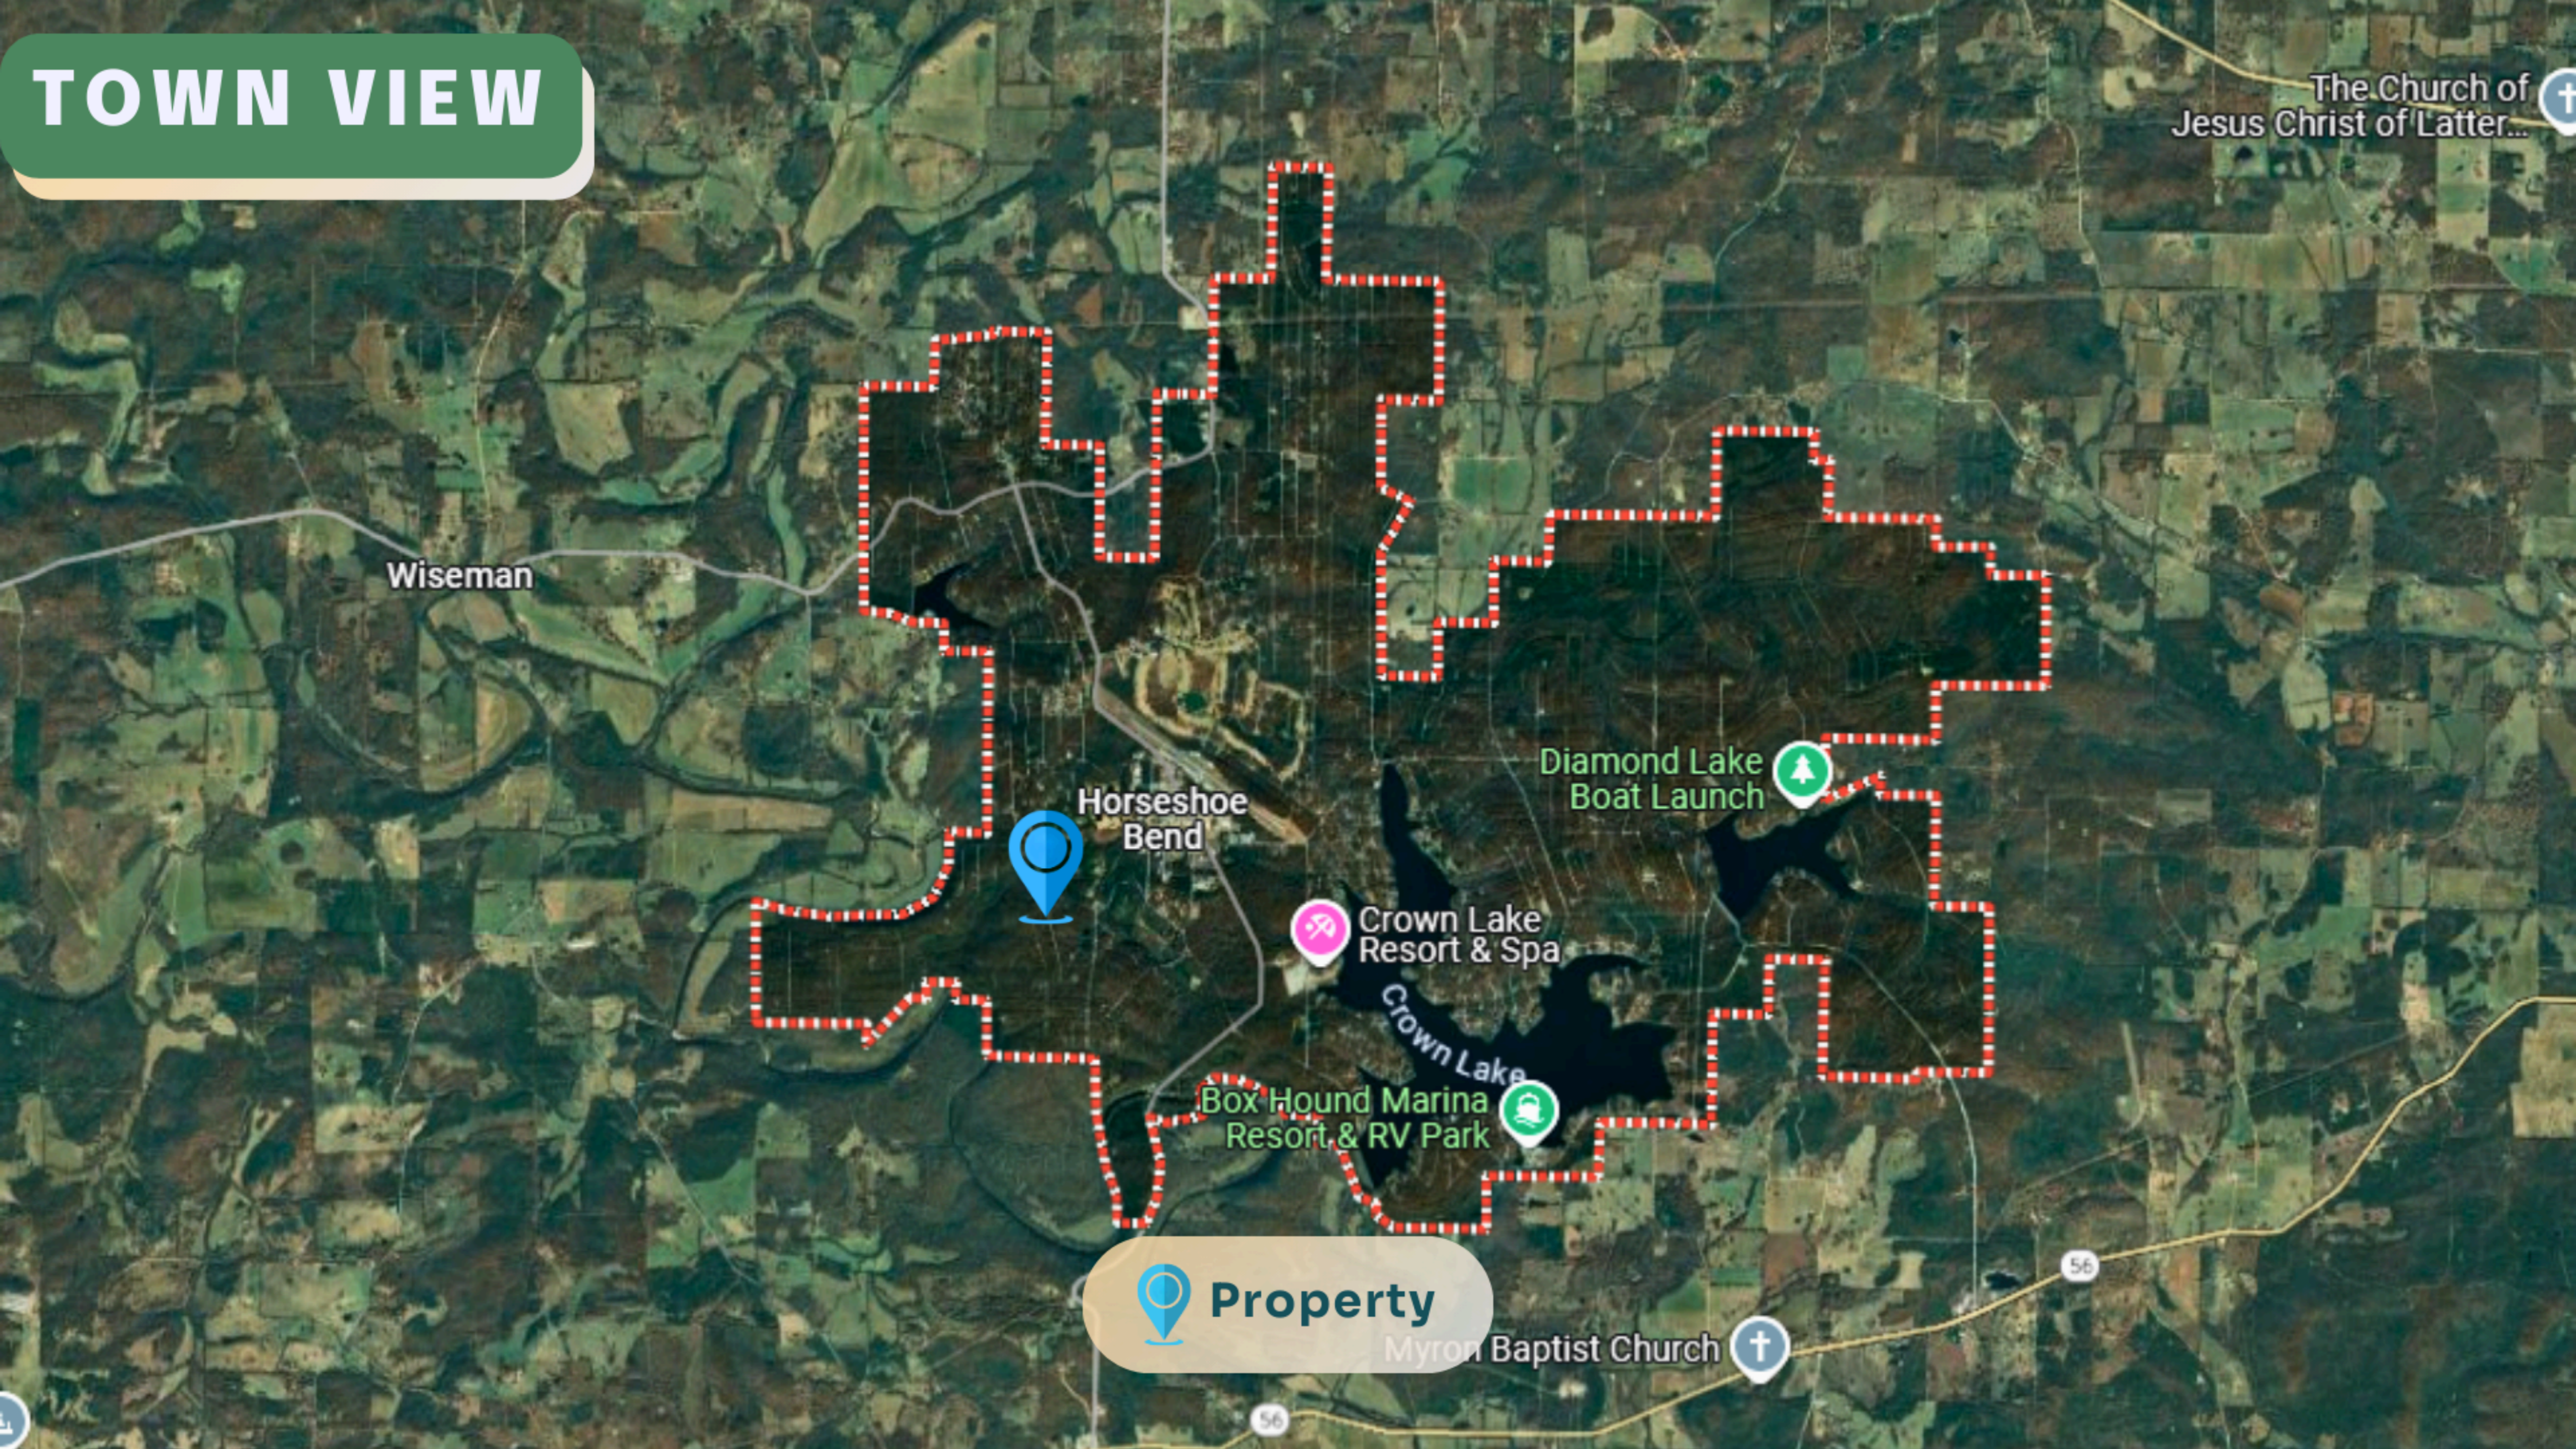

TOWN VIEW

The Church of Jesus Christ of Latter...

Wiseman

Horseshoe Bend

Diamond Lake Boat Launch

Crown Lake Resort & Spa

Box Hound Marina Resort & RV Park

 **Property**

Myron Baptist Church

COUNTY VIEW

Property

KEY ACCESS ROUTES

Wiseman

Diamond Lake
Boat Launch

Crown Lake
Resort & Spa

Box Hound Marina
Resort & RV Park

Crown Lake

Myron Baptist Church

The  property is located on South Twin Lakes Drive, with convenient access from Cardinal Road and South Bend Drive, making it highly accessible.

ROAD ACCESS TO THE PROPERTY

- 0.3 miles to the right is the property.
- The road is a cement pavement.

DRIVING DIRECTIONS

21 min
0.9 miles

3 min
0.9 miles

3 min
0.9 miles

Head south on 3rd St, turn right onto W Church St, and continue as it becomes Woodland Dr. Turn right onto W Tri Lakes Dr, then make a sharp left onto S Twin Lakes Dr. The  property is on the right.