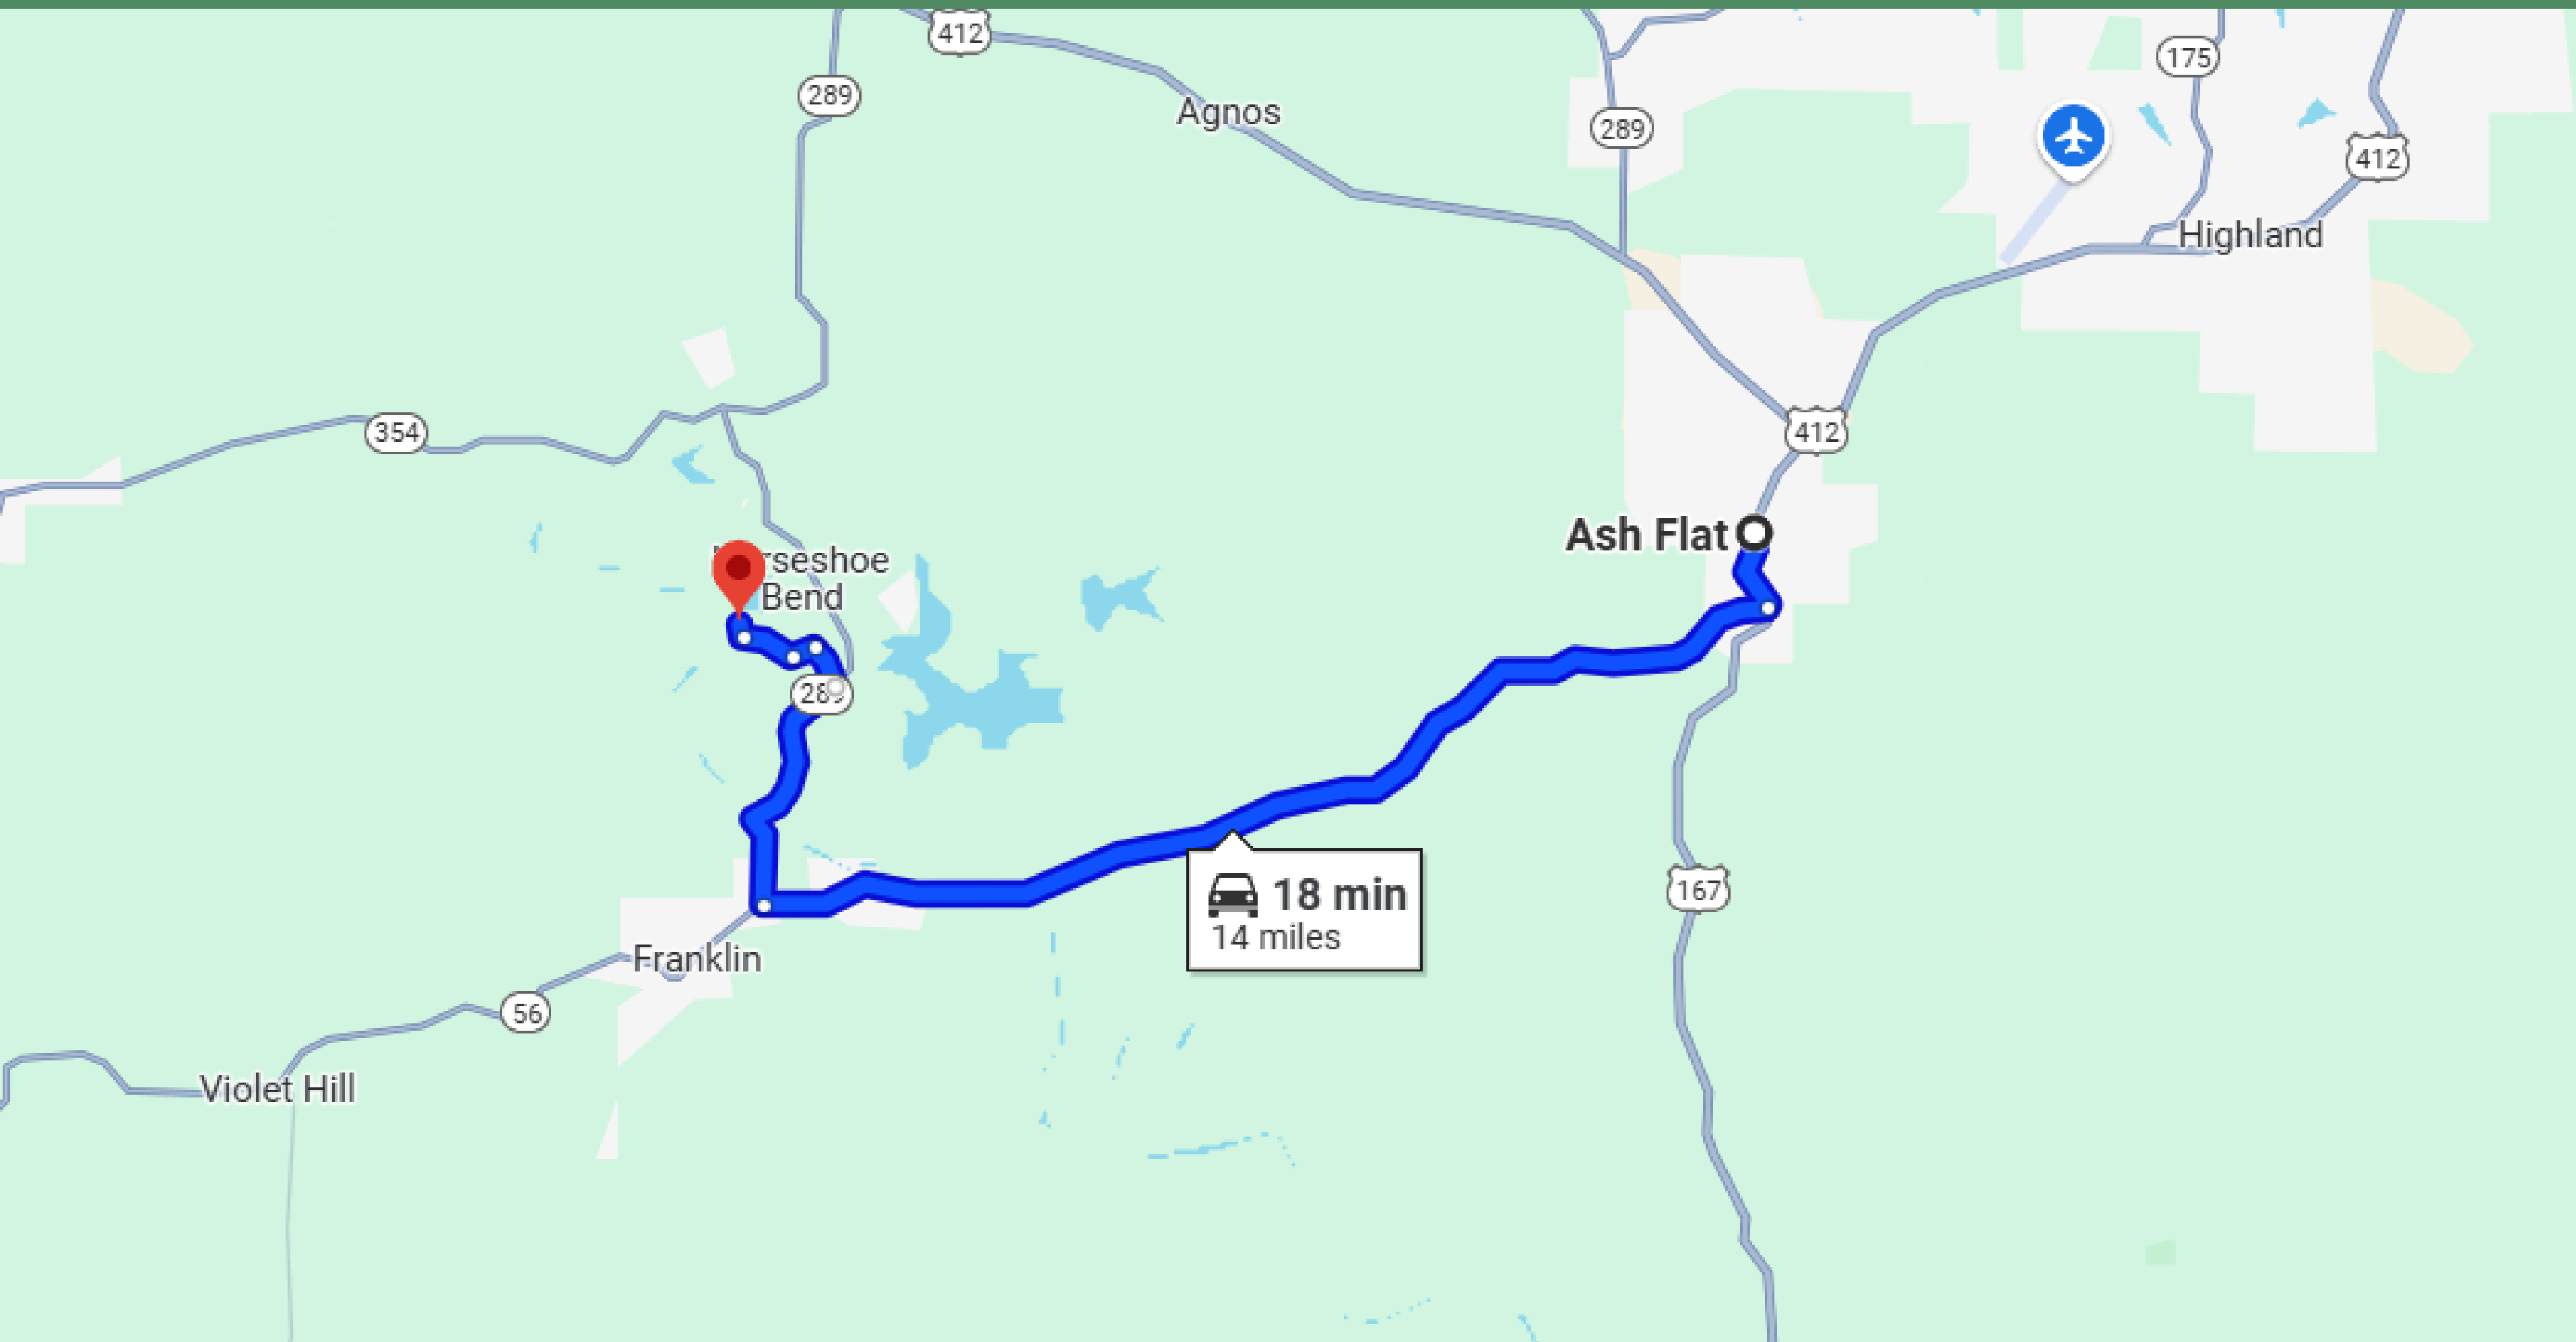

# 3- MINUTE DRIVE TO HORSESHOE BEND TOWN

# 18-MINUTE DRIVE TO ASH FLAT TOWN

# 2.5 HRS DRIVE TO LITTLE ROCK