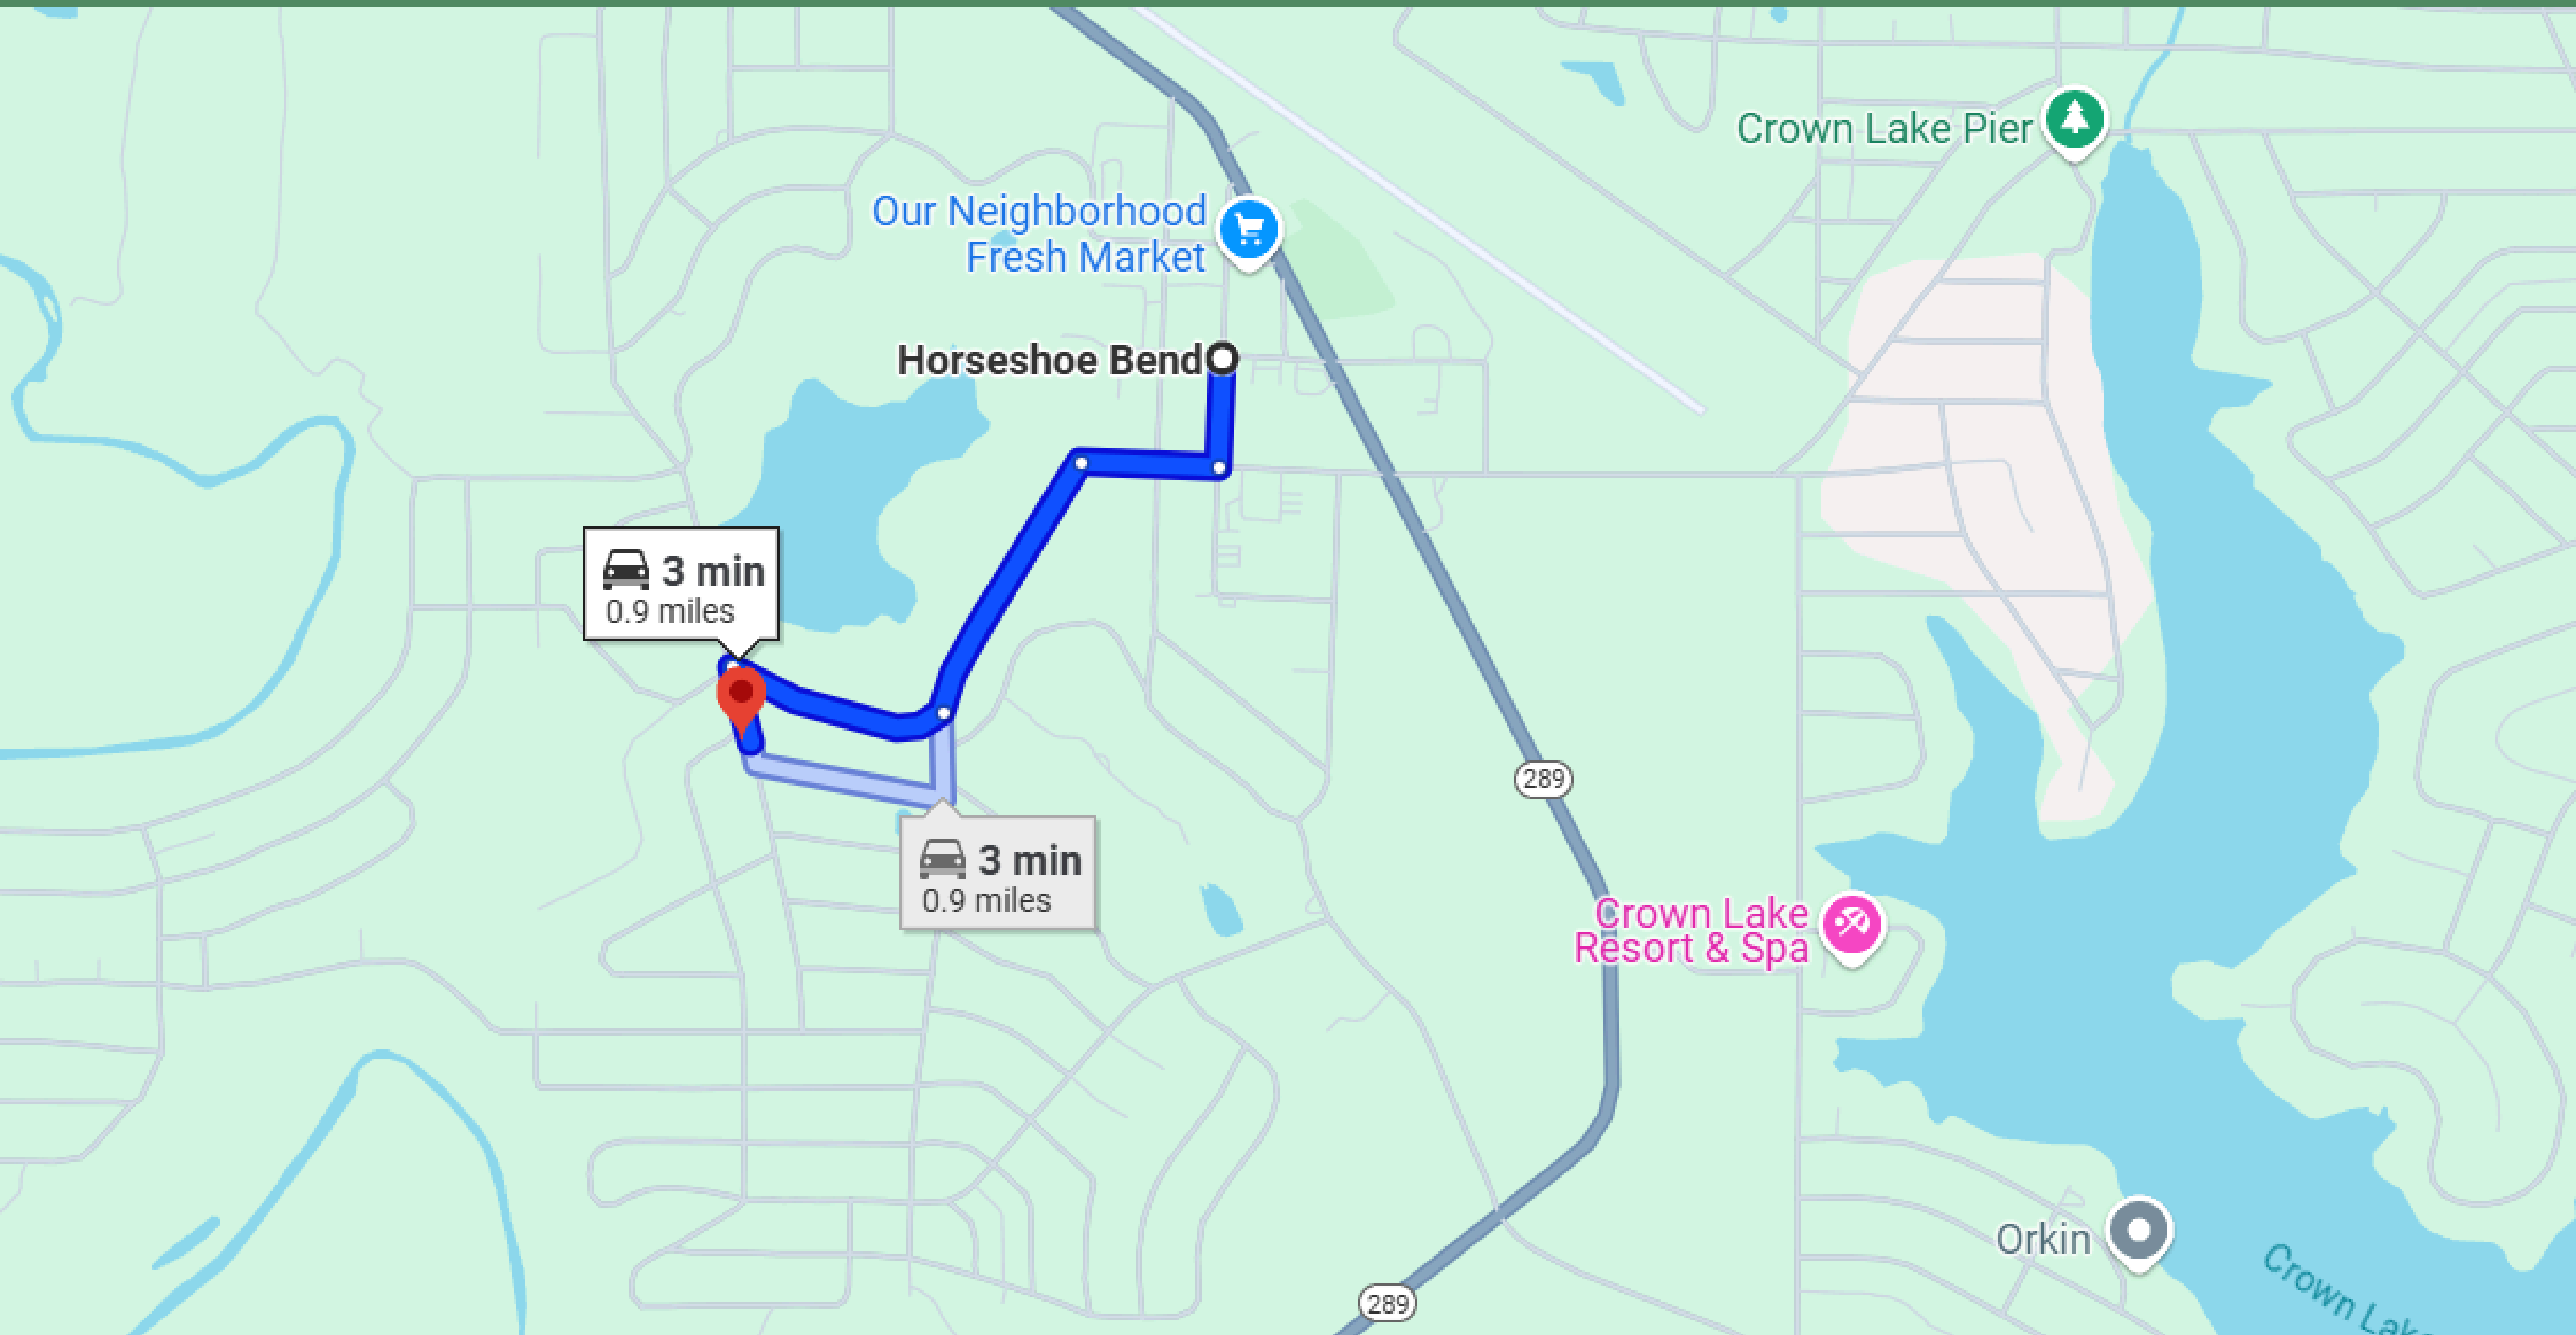

# 3- MINUTE DRIVE TO HORSESHOE BEND TOWN

# 18-MINUTE DRIVE TO ASH FLAT TOWN

# 2.5 HRS DRIVE TO LITTLE ROCK