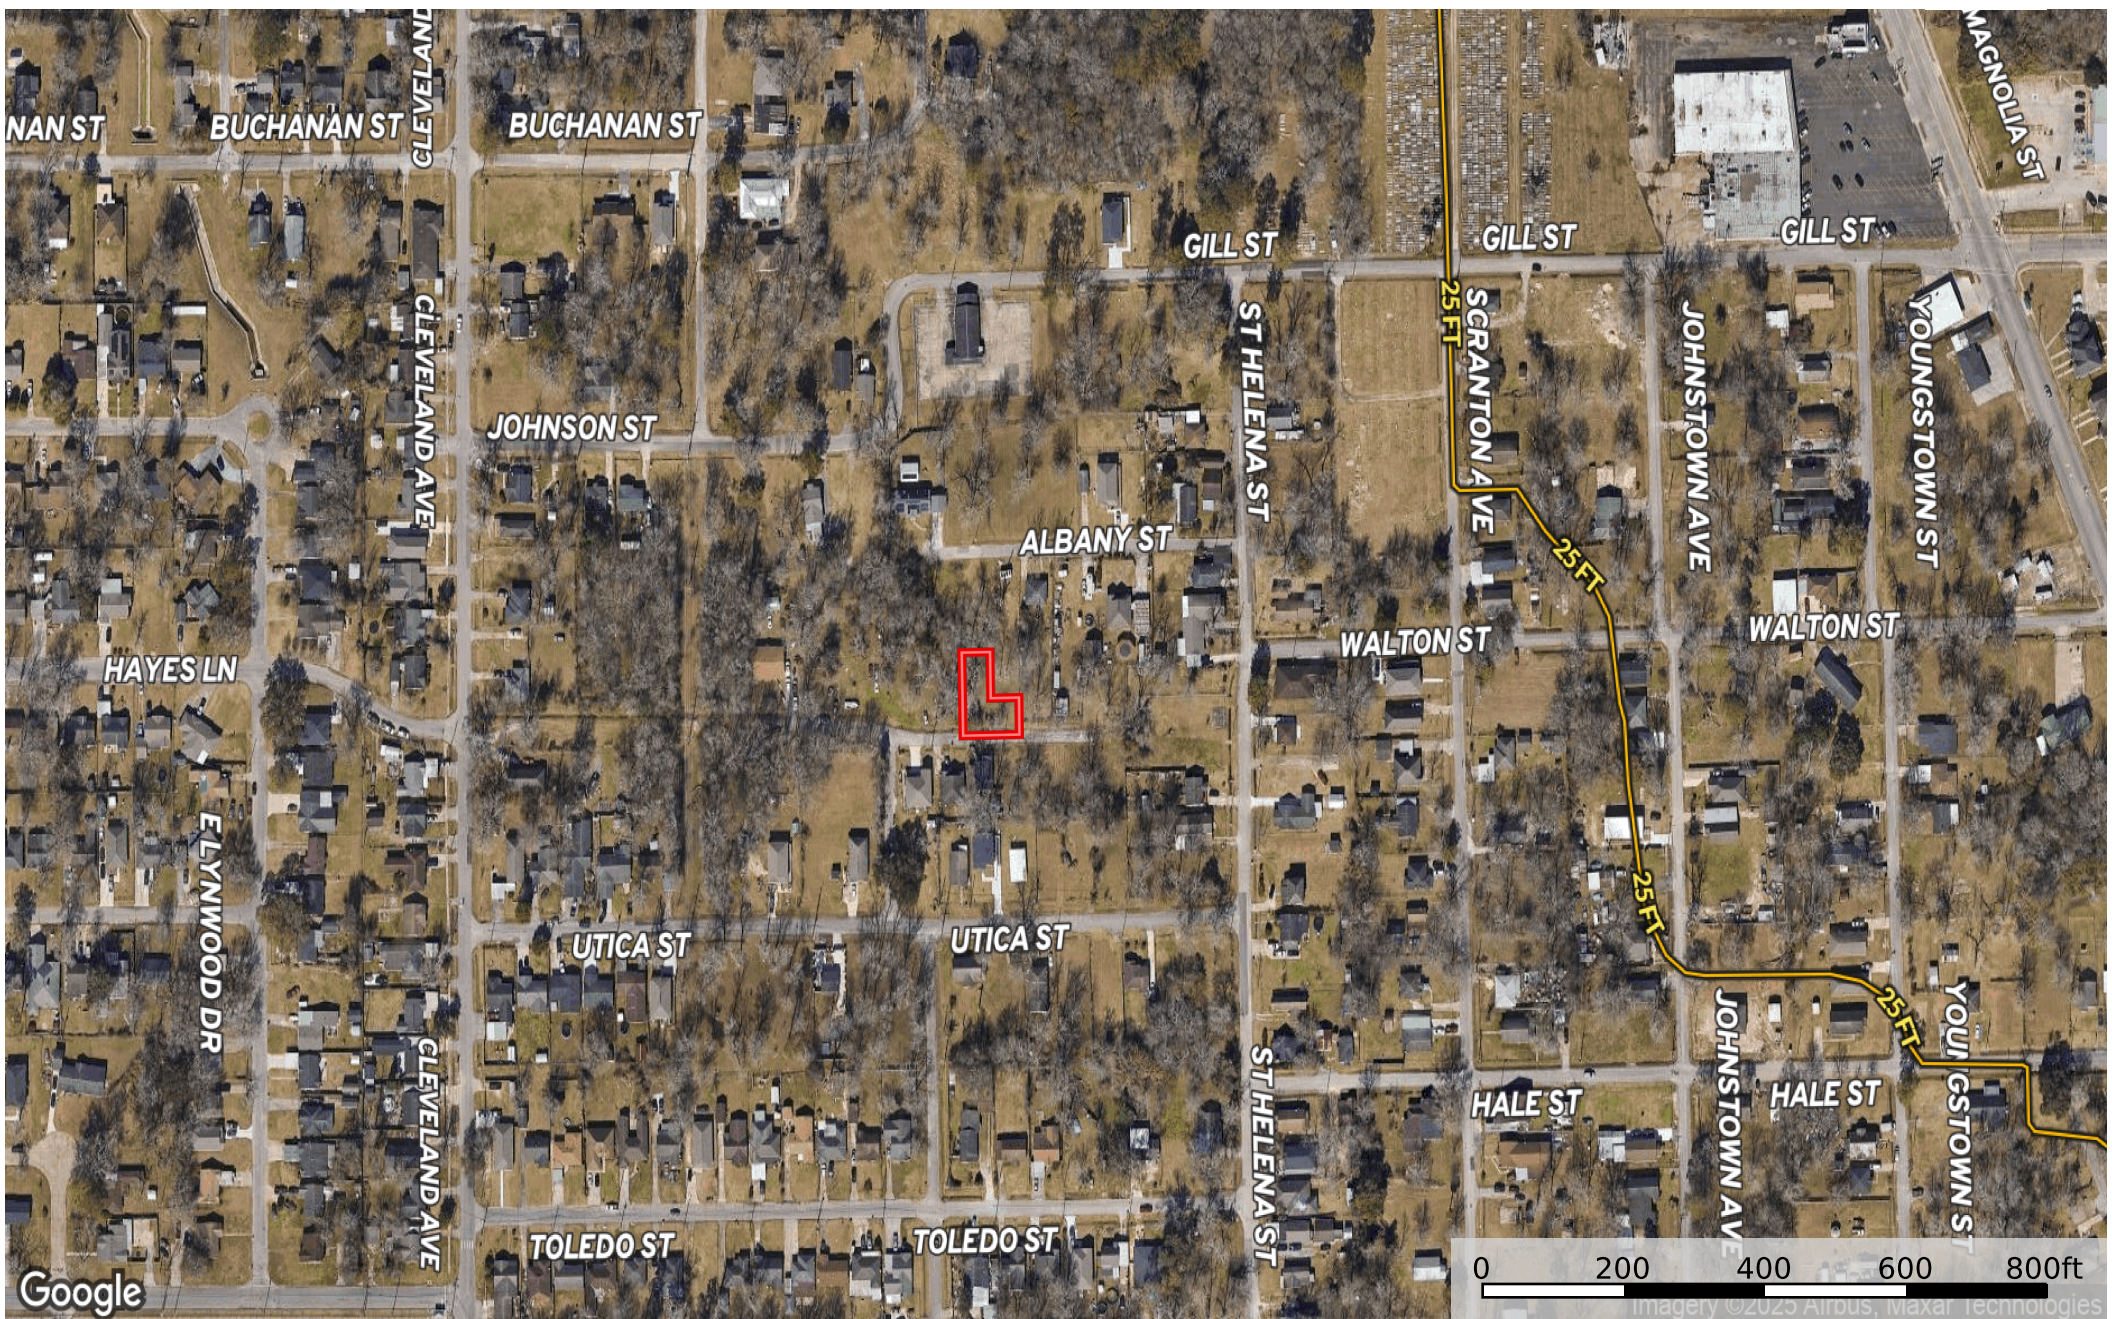

0.13 Acre Beaumont, Jefferson County, TX (Power, Water,
Jefferson County, Texas, 0.13 AC +/-

 Boundary