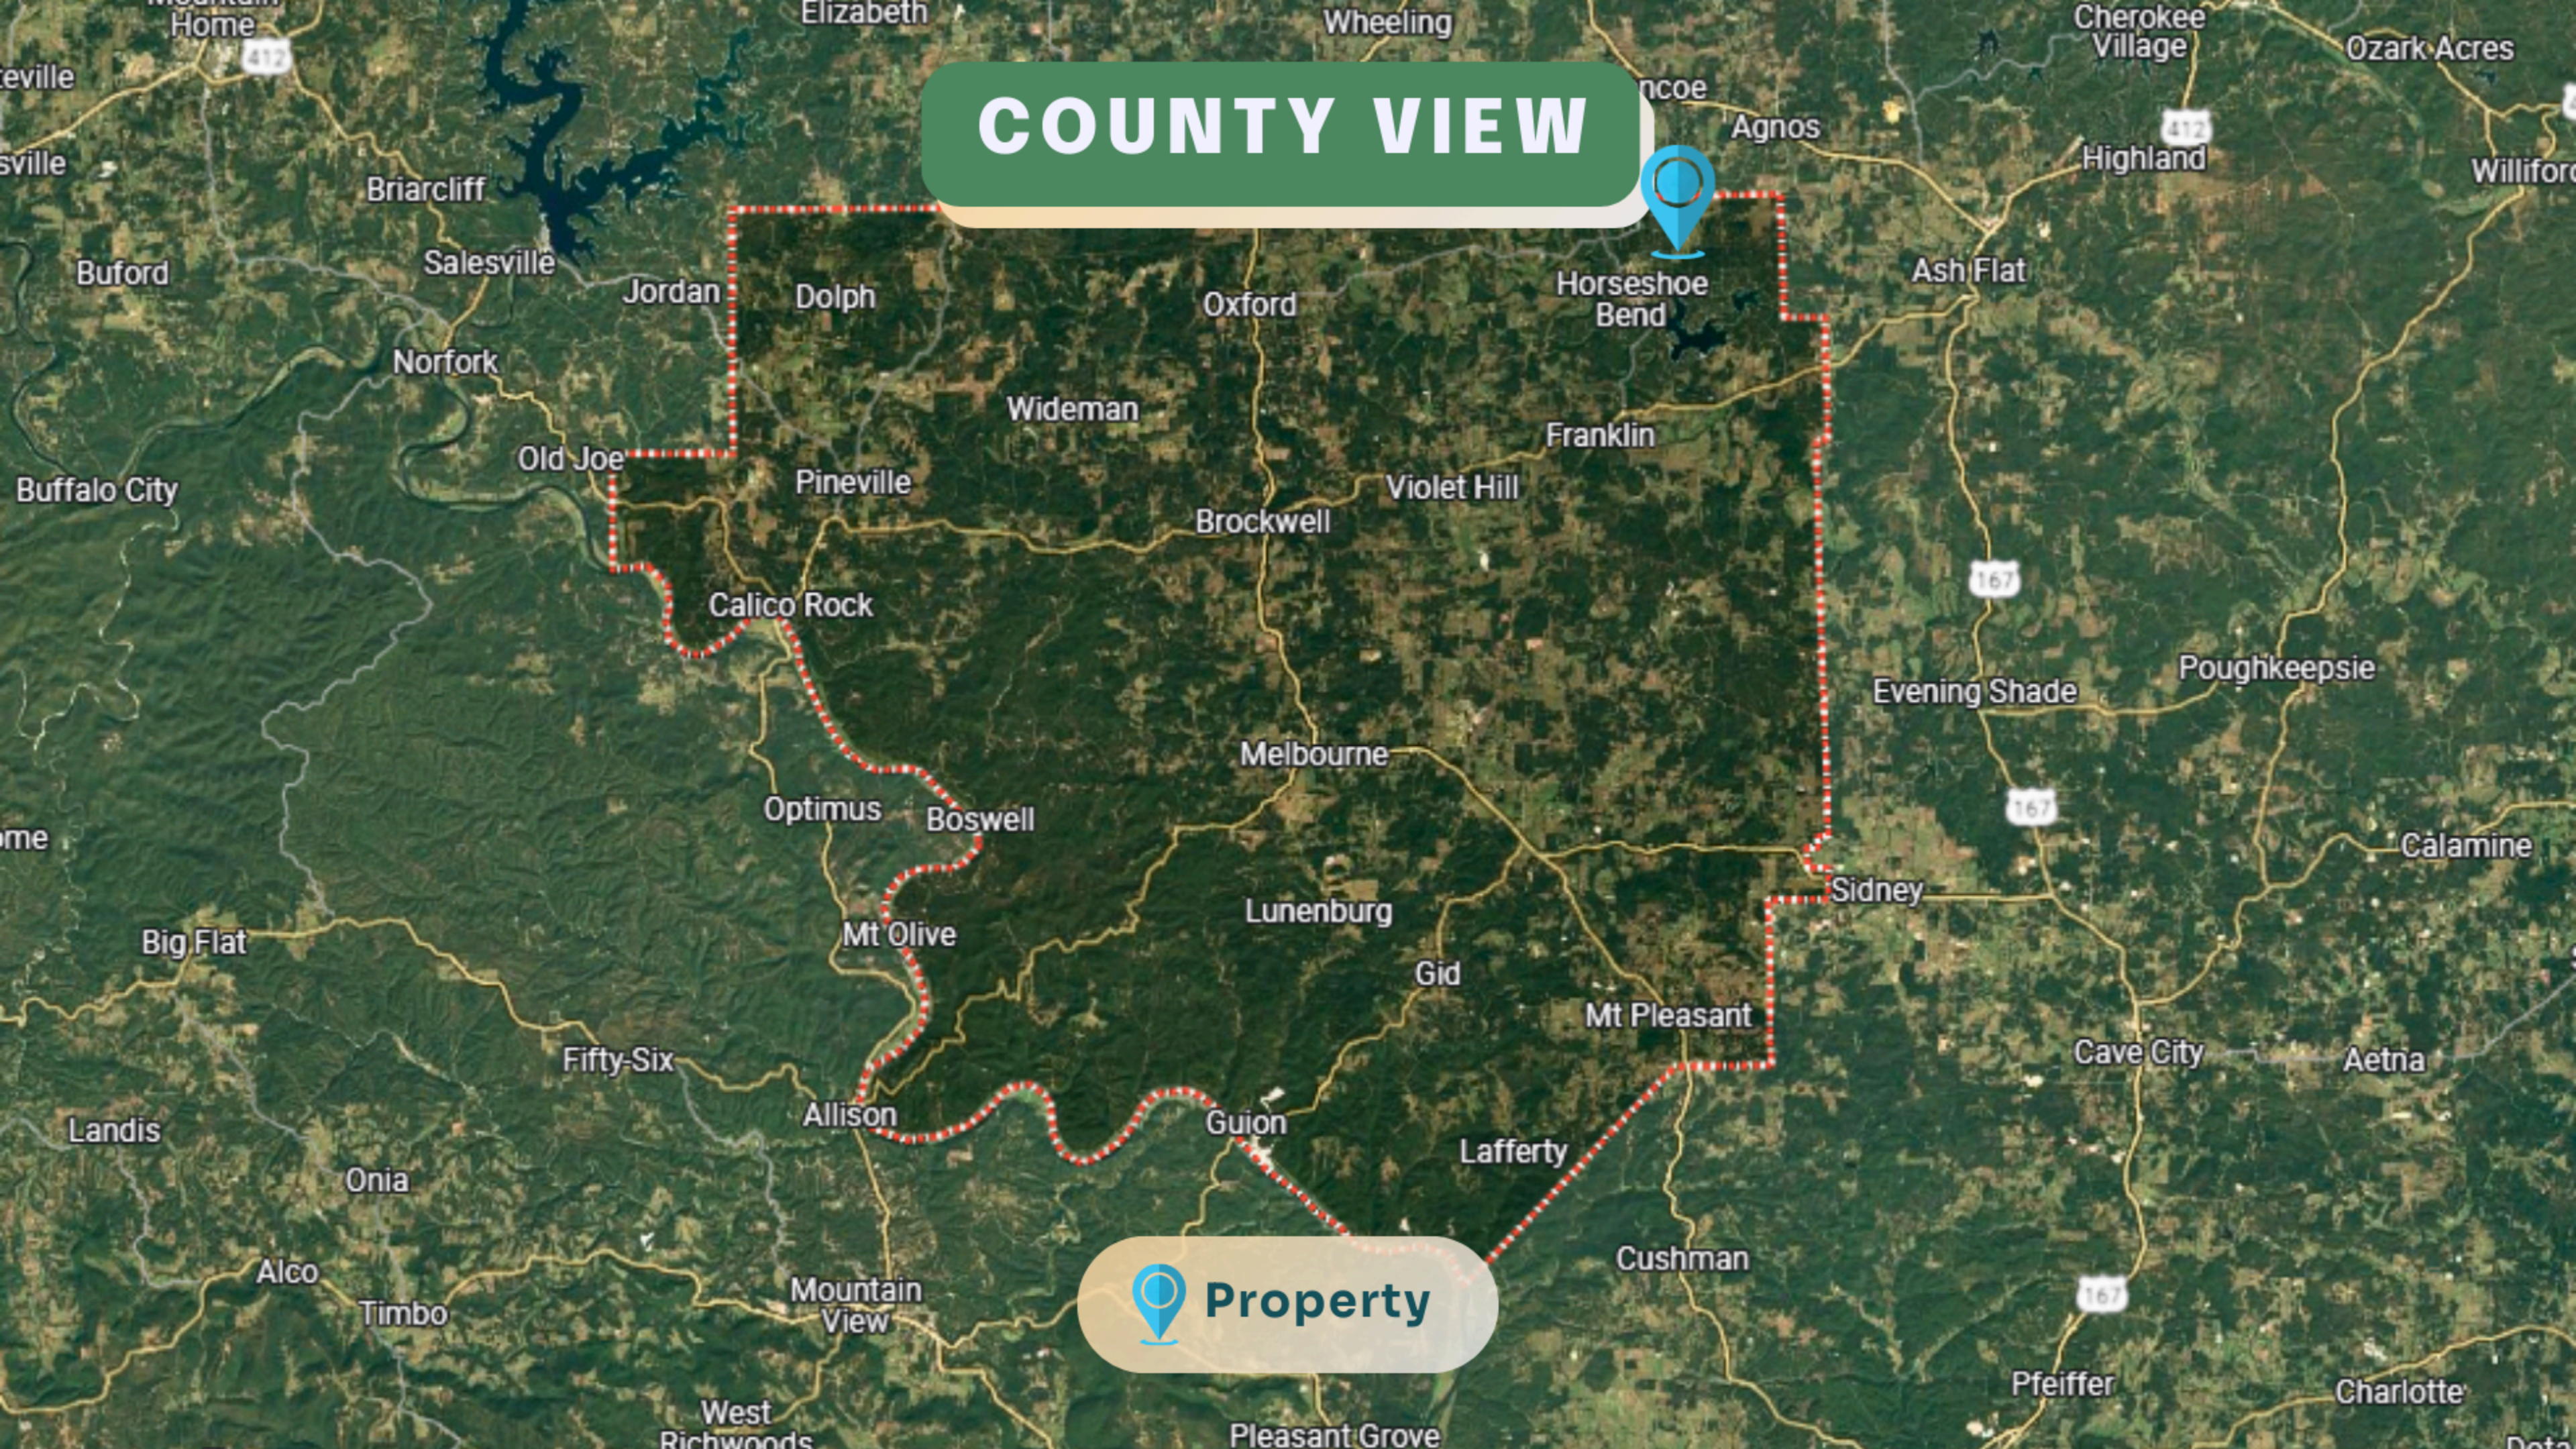

COUNTY VIEW

Property