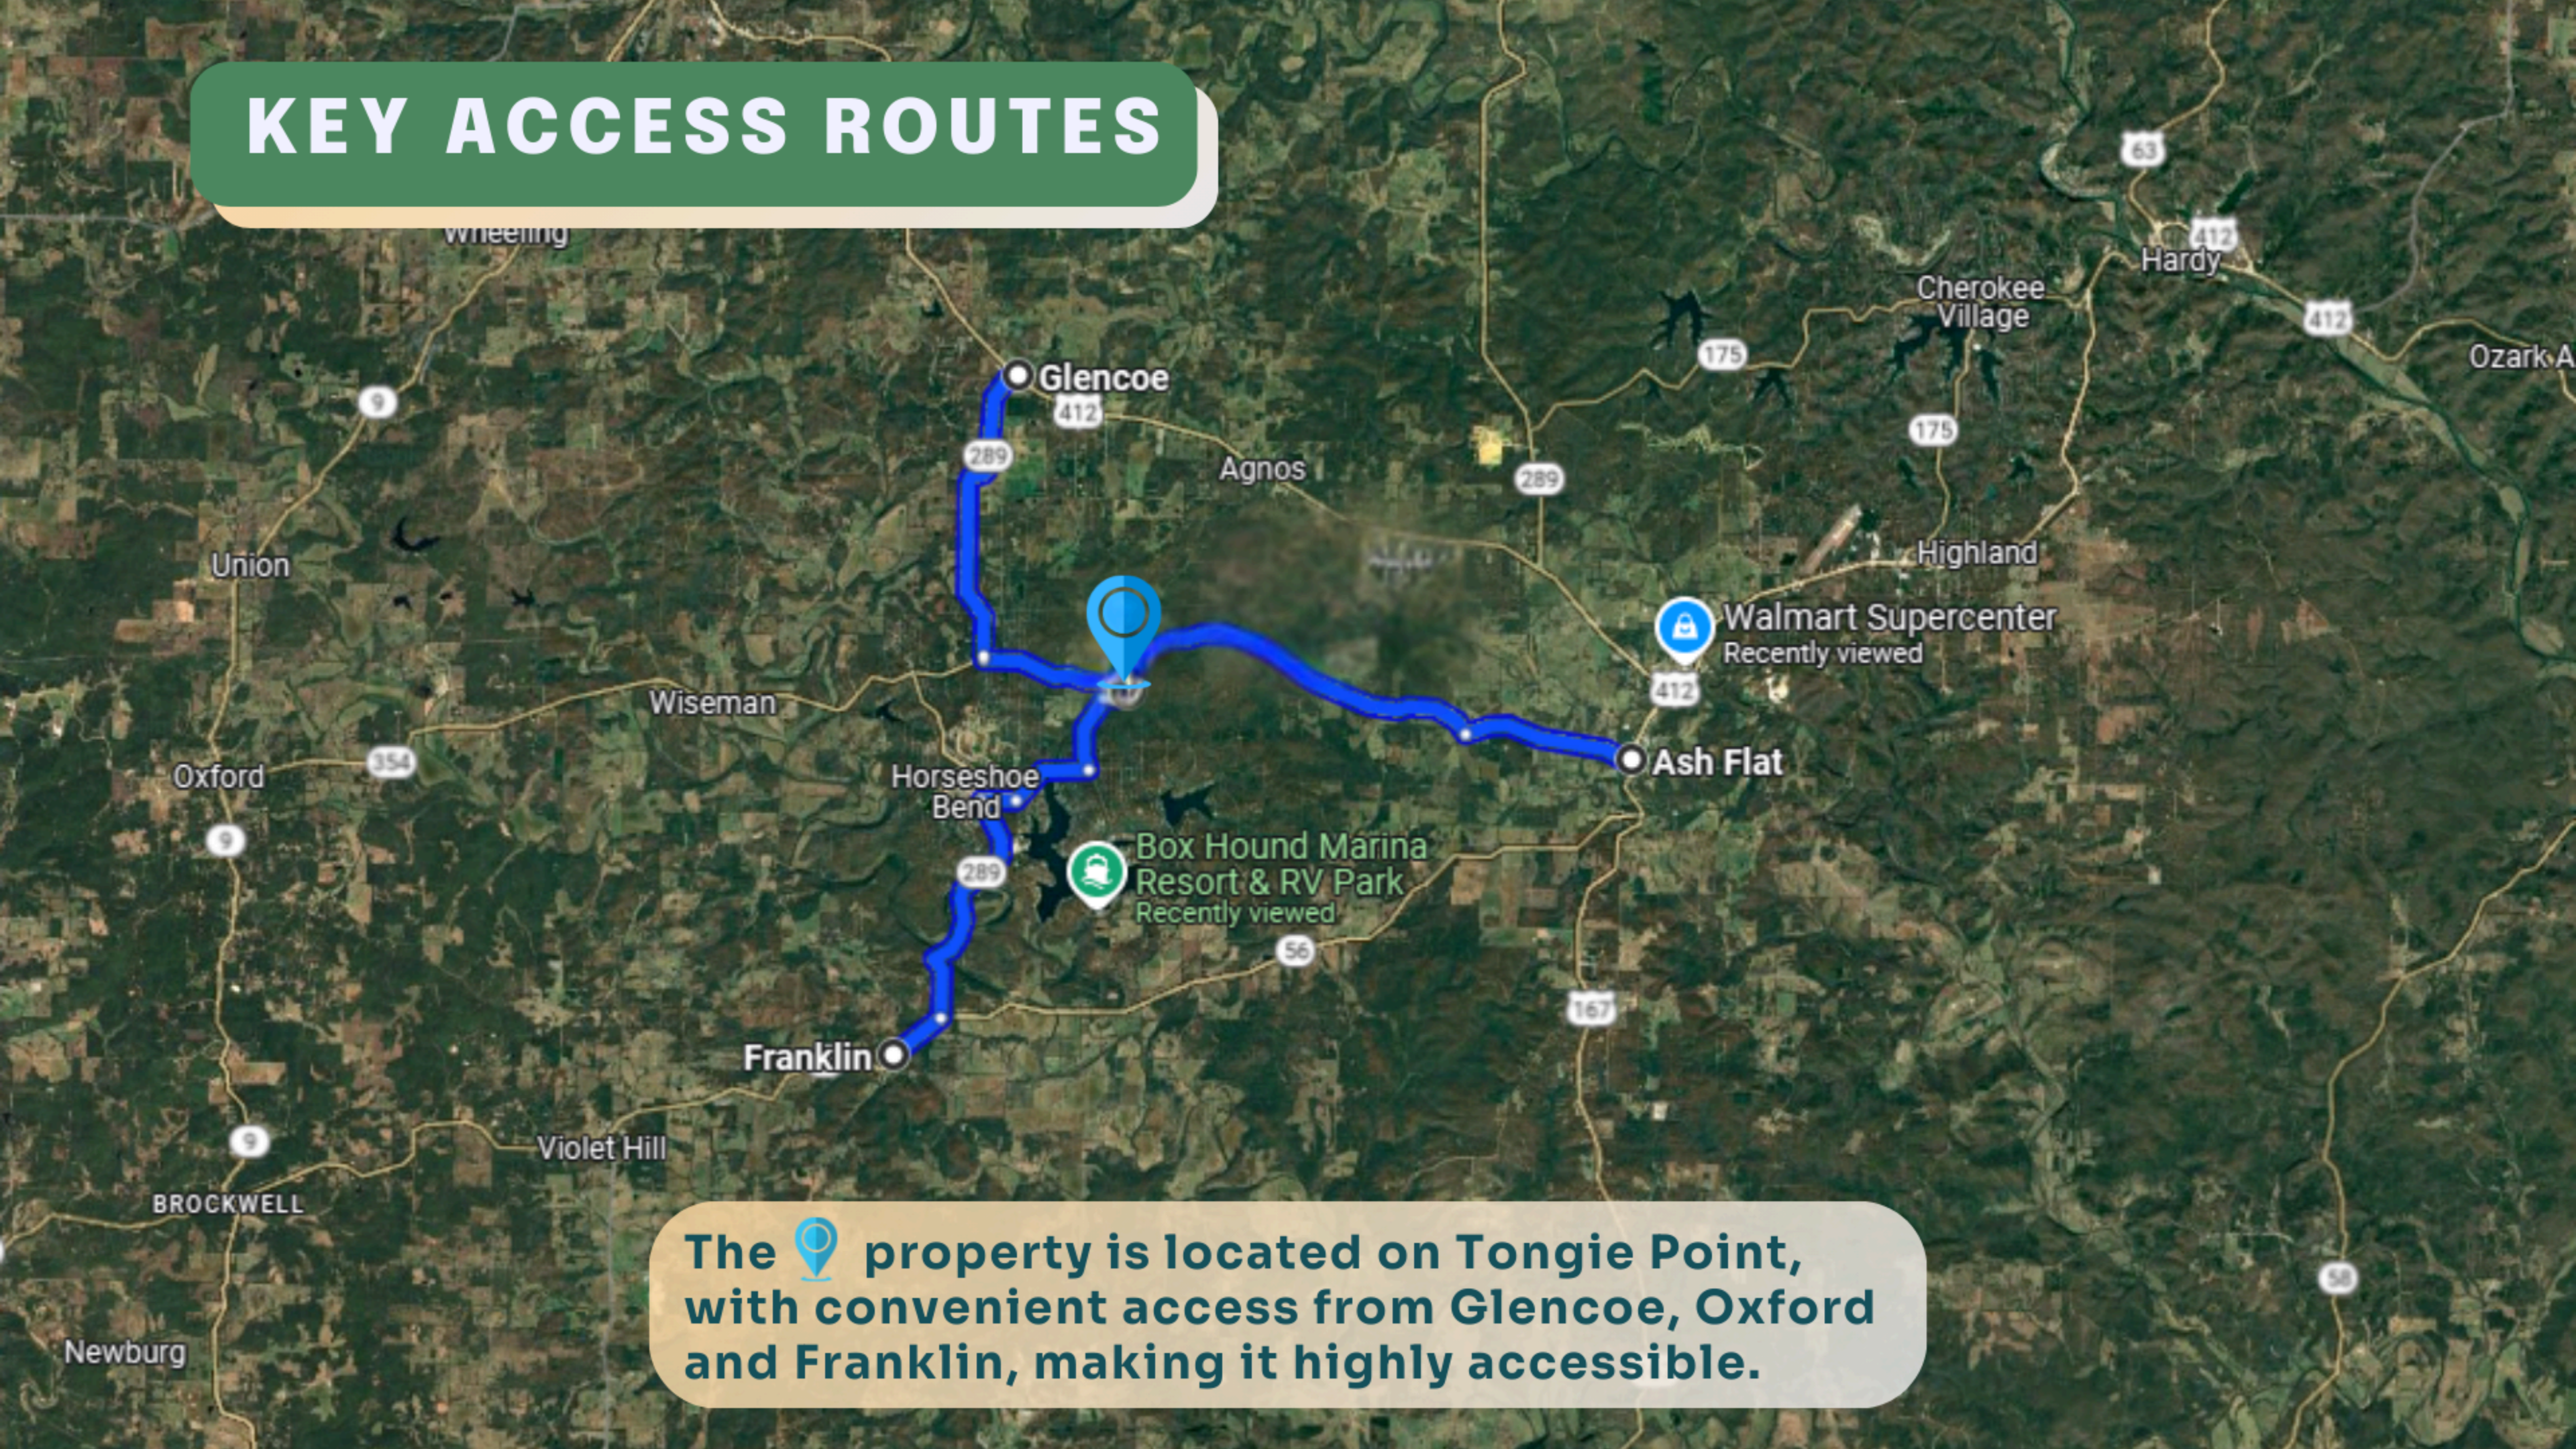

# TOWN VIEW

The Church of Jesus Christ of Latter...

Wiseman

Horseshoe Bend

Diamond Lake Boat Launch

Crown Lake Resort & Spa

Box Hound Marina Resort & RV Park

Crown Lake

 **Property**

Myron Baptist Church

56

56

# KEY ACCESS ROUTES

The  property is located on Tongie Point, with convenient access from Glencoe, Oxford and Franklin, making it highly accessible.

# DRIVING DIRECTIONS

Head south on 3rd St, then left onto W Church St. Continue on Moonstone Blvd, then left on S Little Rock Rd. Turn right on Hot Springs Rd, left on Mt Olive Rd, and right on Sylamore Ln. The  property is on the right.