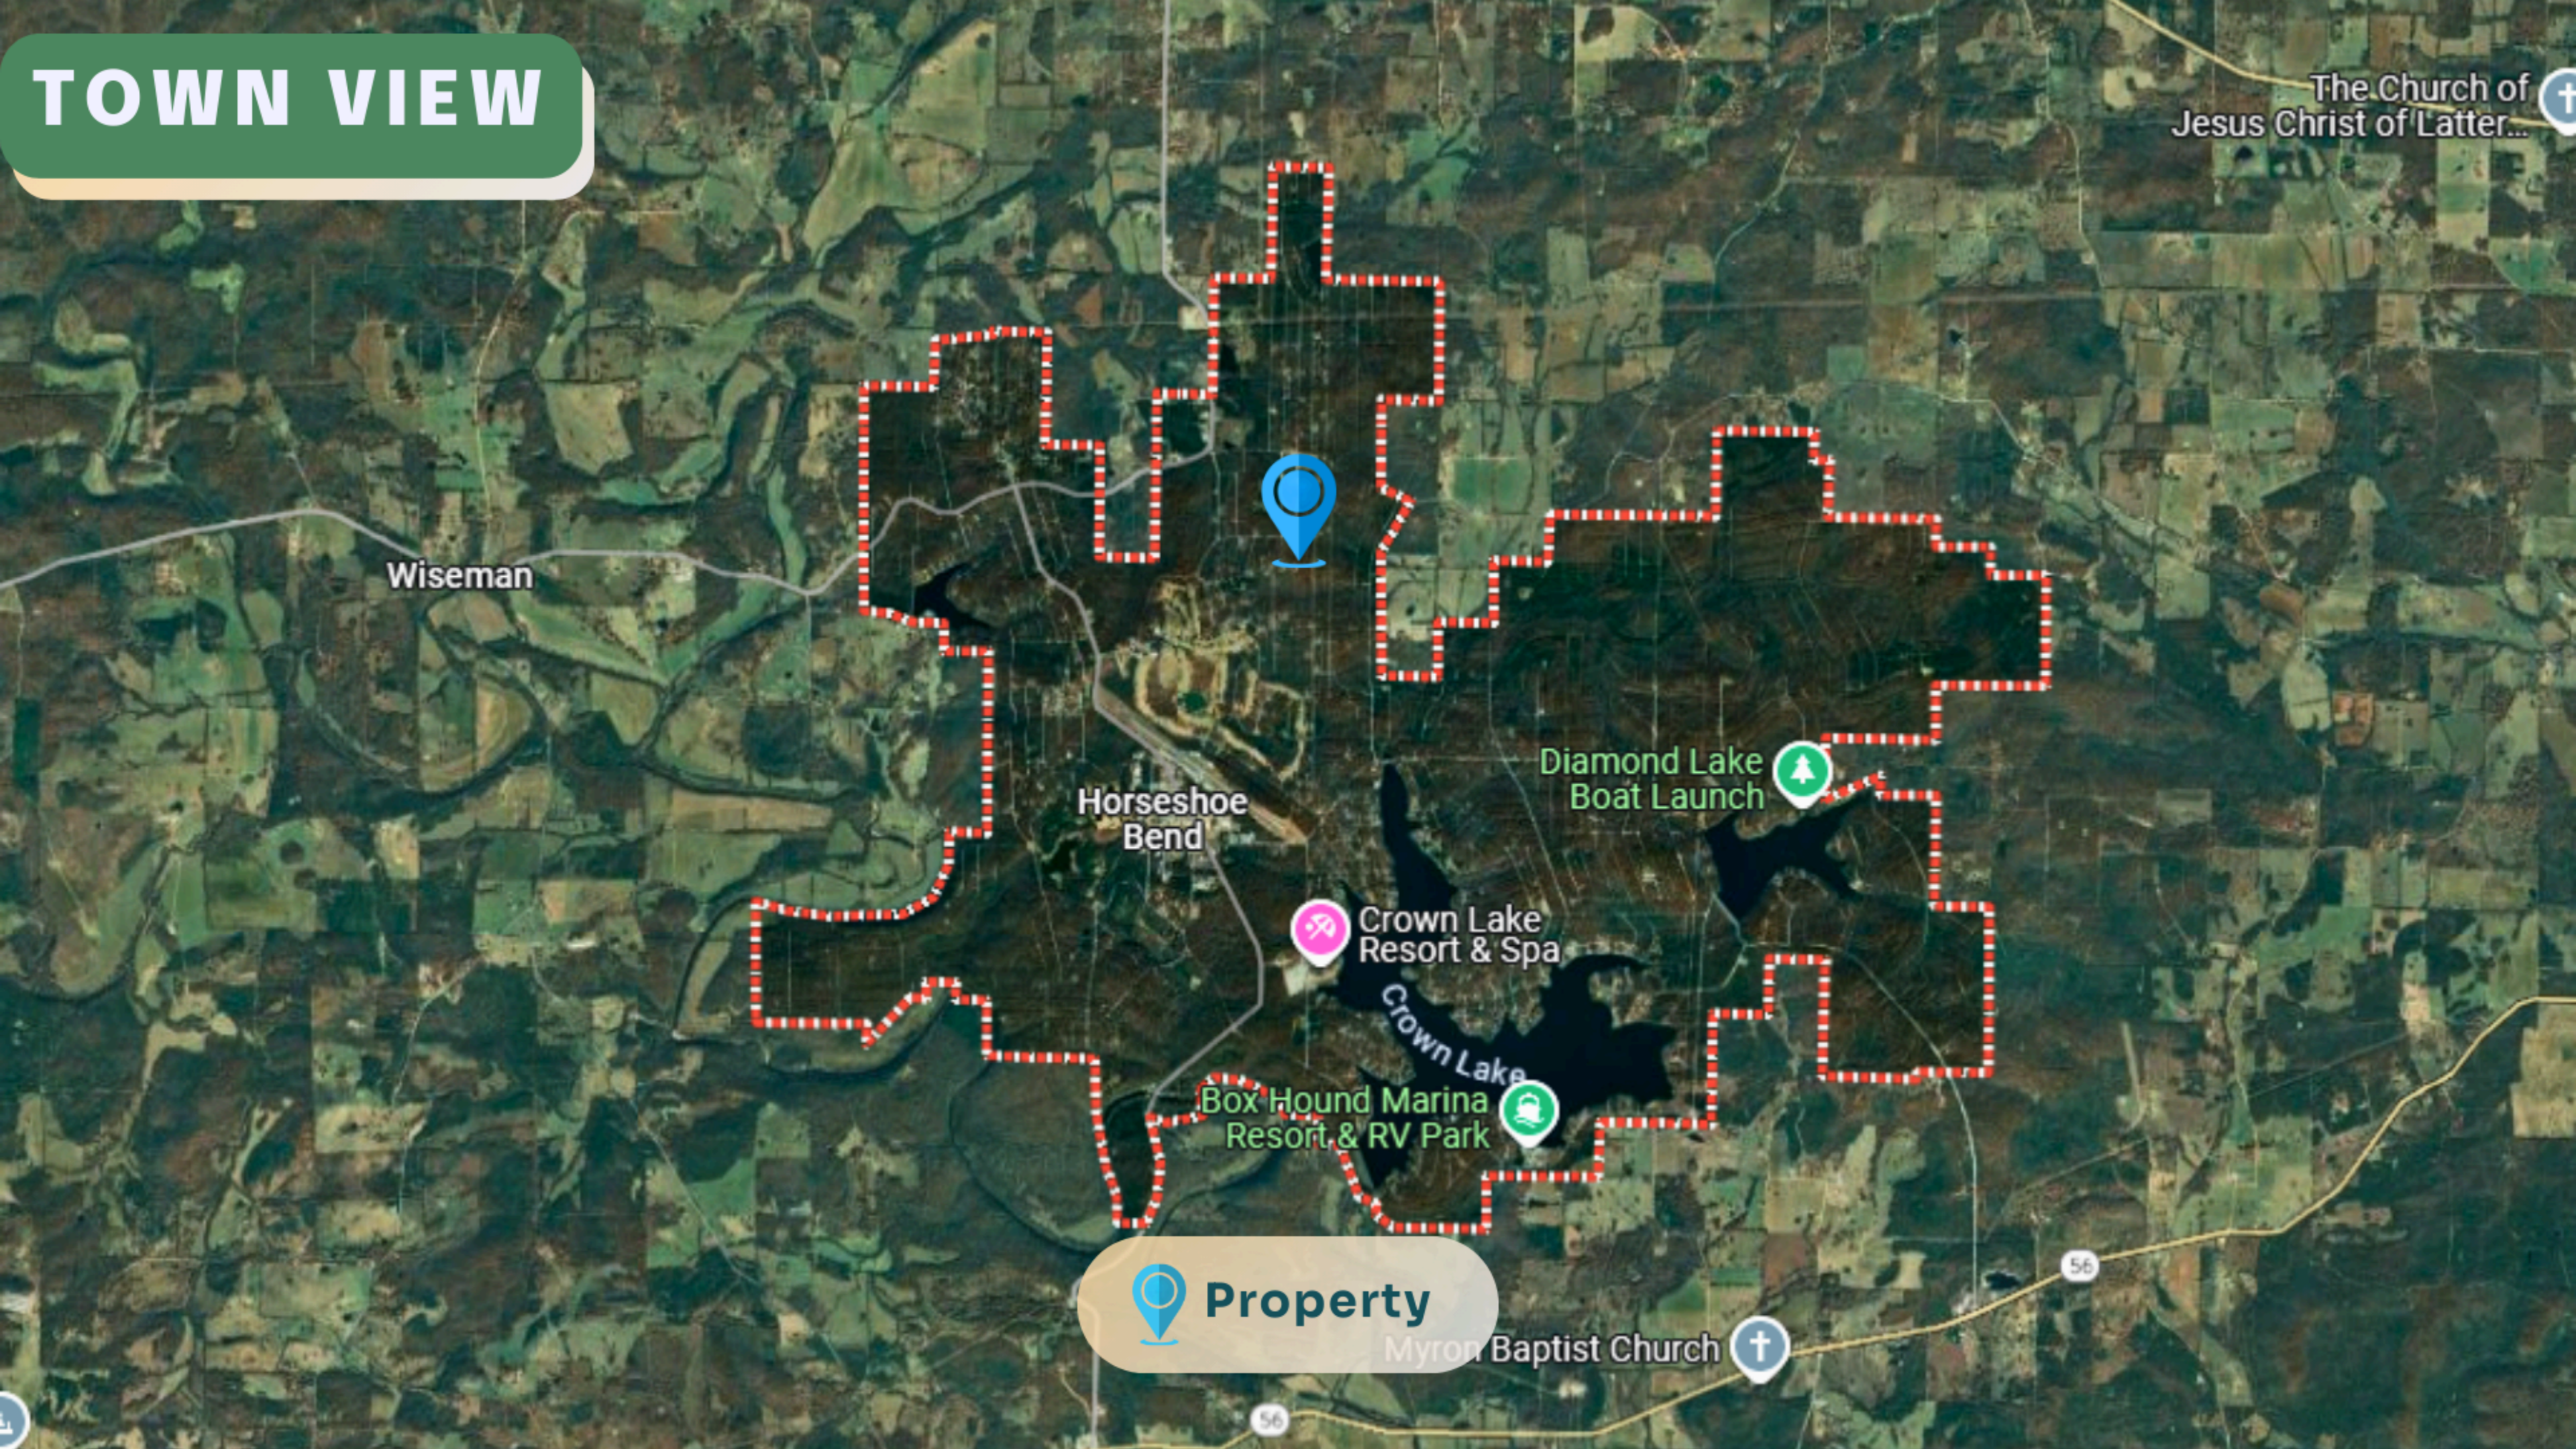

# TOWN VIEW

The Church of Jesus Christ of Latter...

Wiseman

Horseshoe Bend

Diamond Lake Boat Launch

Crown Lake Resort & Spa

Box Hound Marina Resort & RV Park

Crown Lake

 **Property**

Myron Baptist Church

56

56

# KEY ACCESS ROUTES

The  property is located on Tongie Point, with convenient access from Glencoe, Oxford and Franklin, making it highly accessible.

# DRIVING DIRECTIONS

Head south on 3rd St, then left onto W Church St. Continue on Moonstone Blvd, then left on S Little Rock Rd. Turn right on Hot Springs Rd, left on Mt Olive Rd, and right on Sylamore Ln. The  property is on the right.