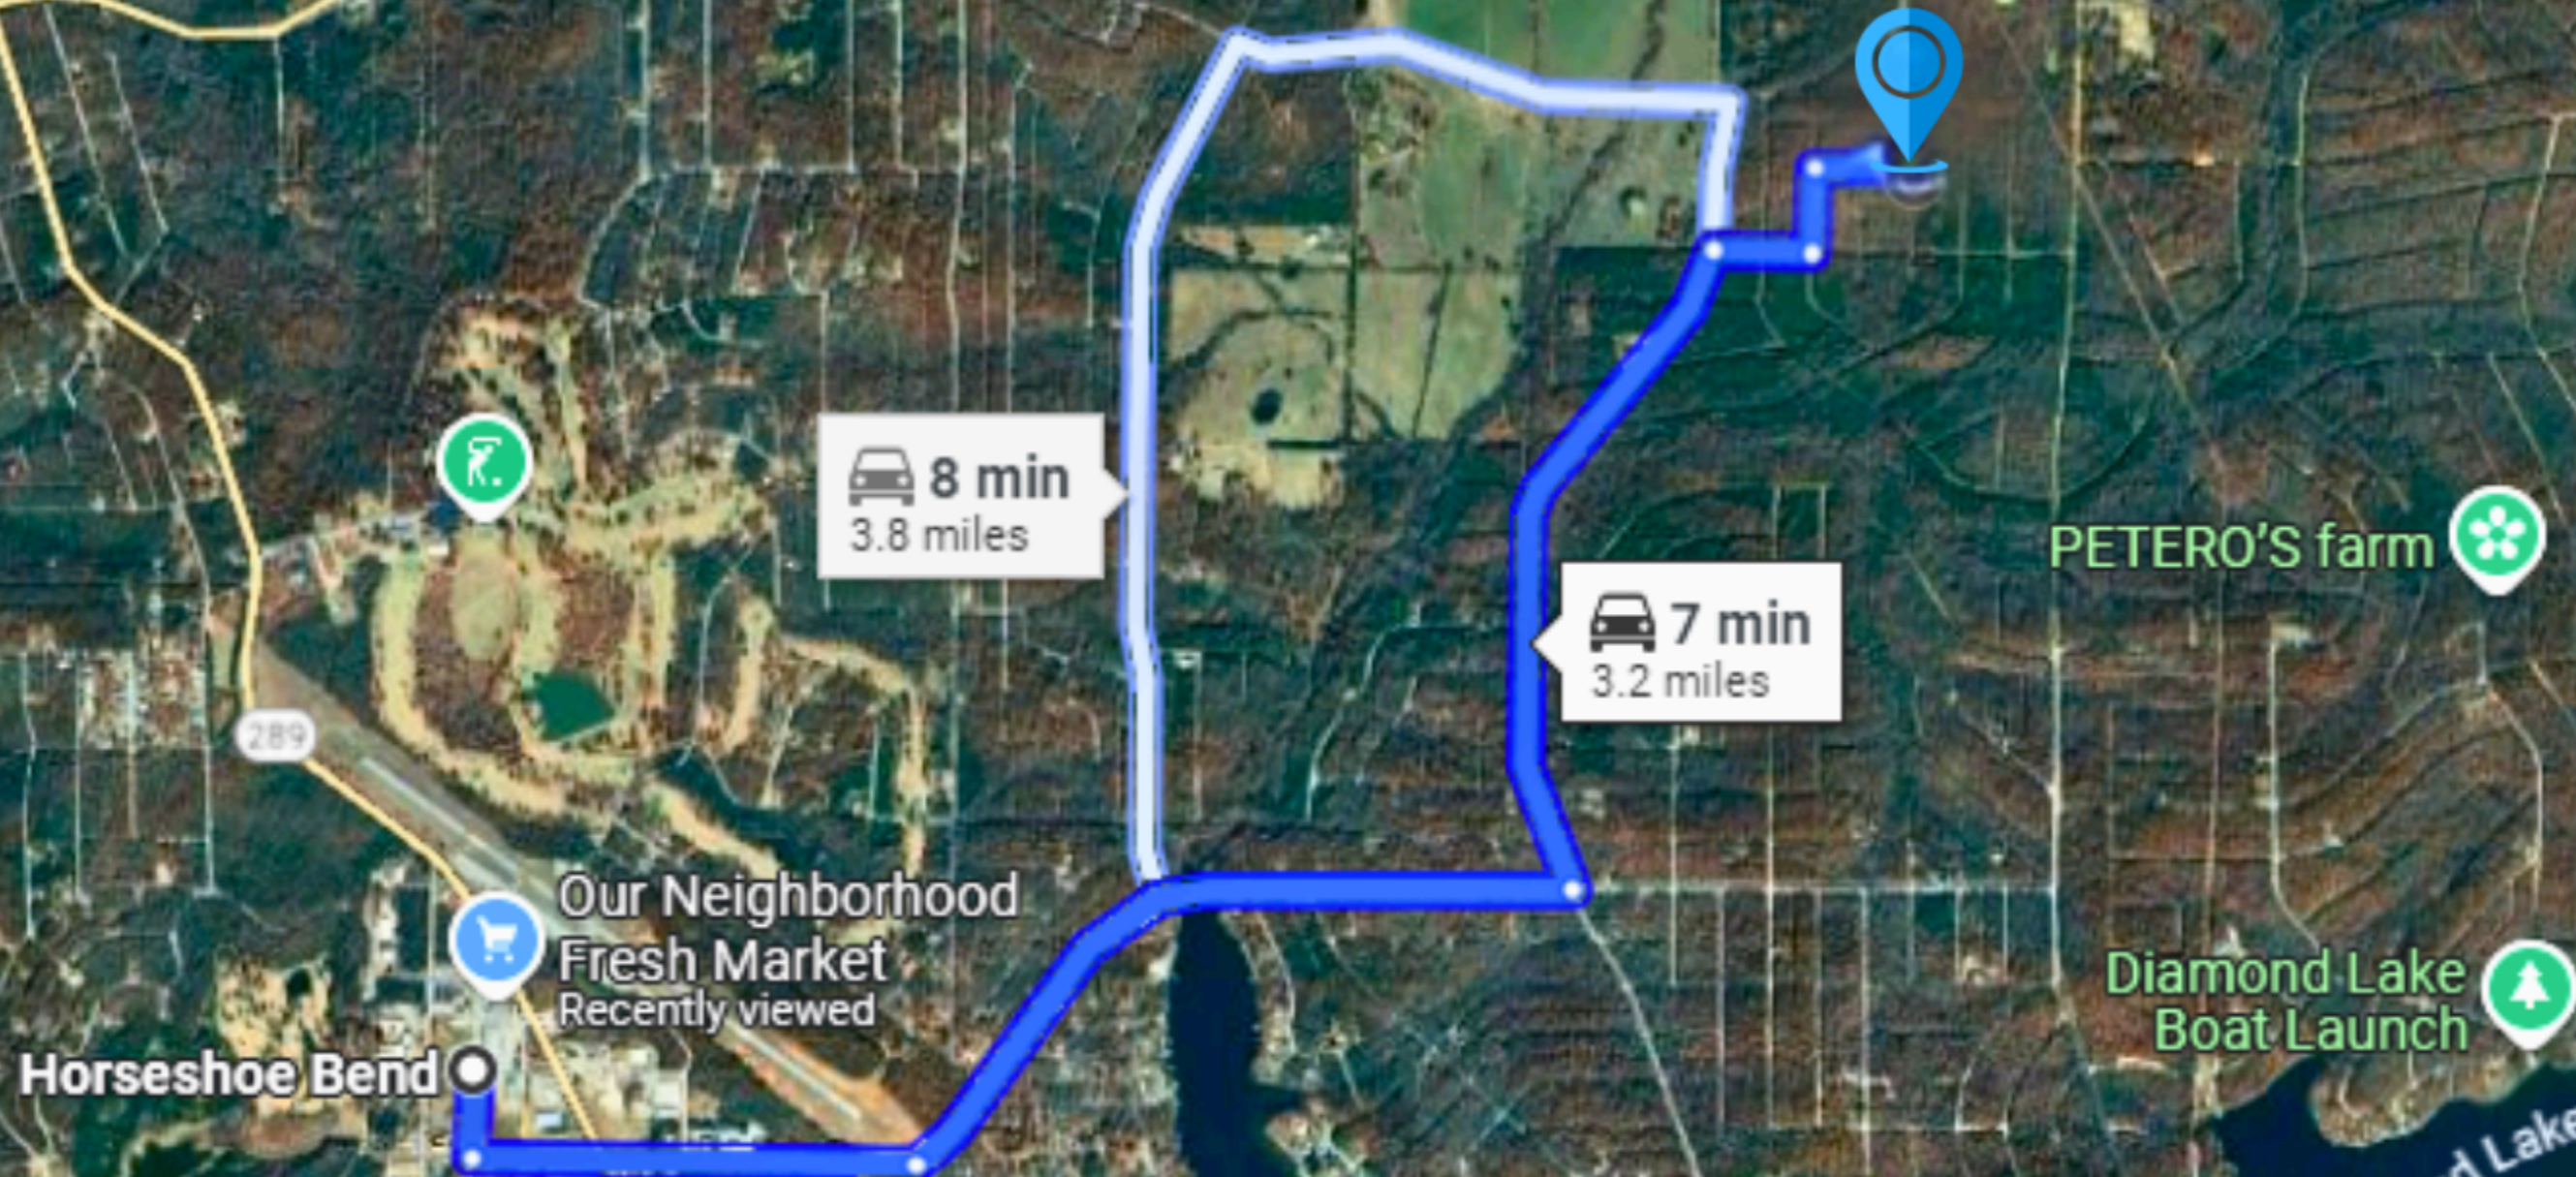

# TOWN VIEW

The Church of Jesus Christ of Latter...

Wiseman

Horseshoe Bend

Diamond Lake Boat Launch

Crown Lake Resort & Spa

Box Hound Marina Resort & RV Park

Crown Lake

# KEY ACCESS ROUTES

The  property is located on Tongie Point, with convenient access from Glencoe, Oxford and Franklin, making it highly accessible.

# DRIVING DIRECTIONS

Head south on 3rd St, then left onto W Church St. Continue on Moonstone Blvd, then left on S Little Rock Rd. Turn right on Hot Springs Rd, left on Mt Olive Rd, and right on Sylamore Ln. The  property is on the right.