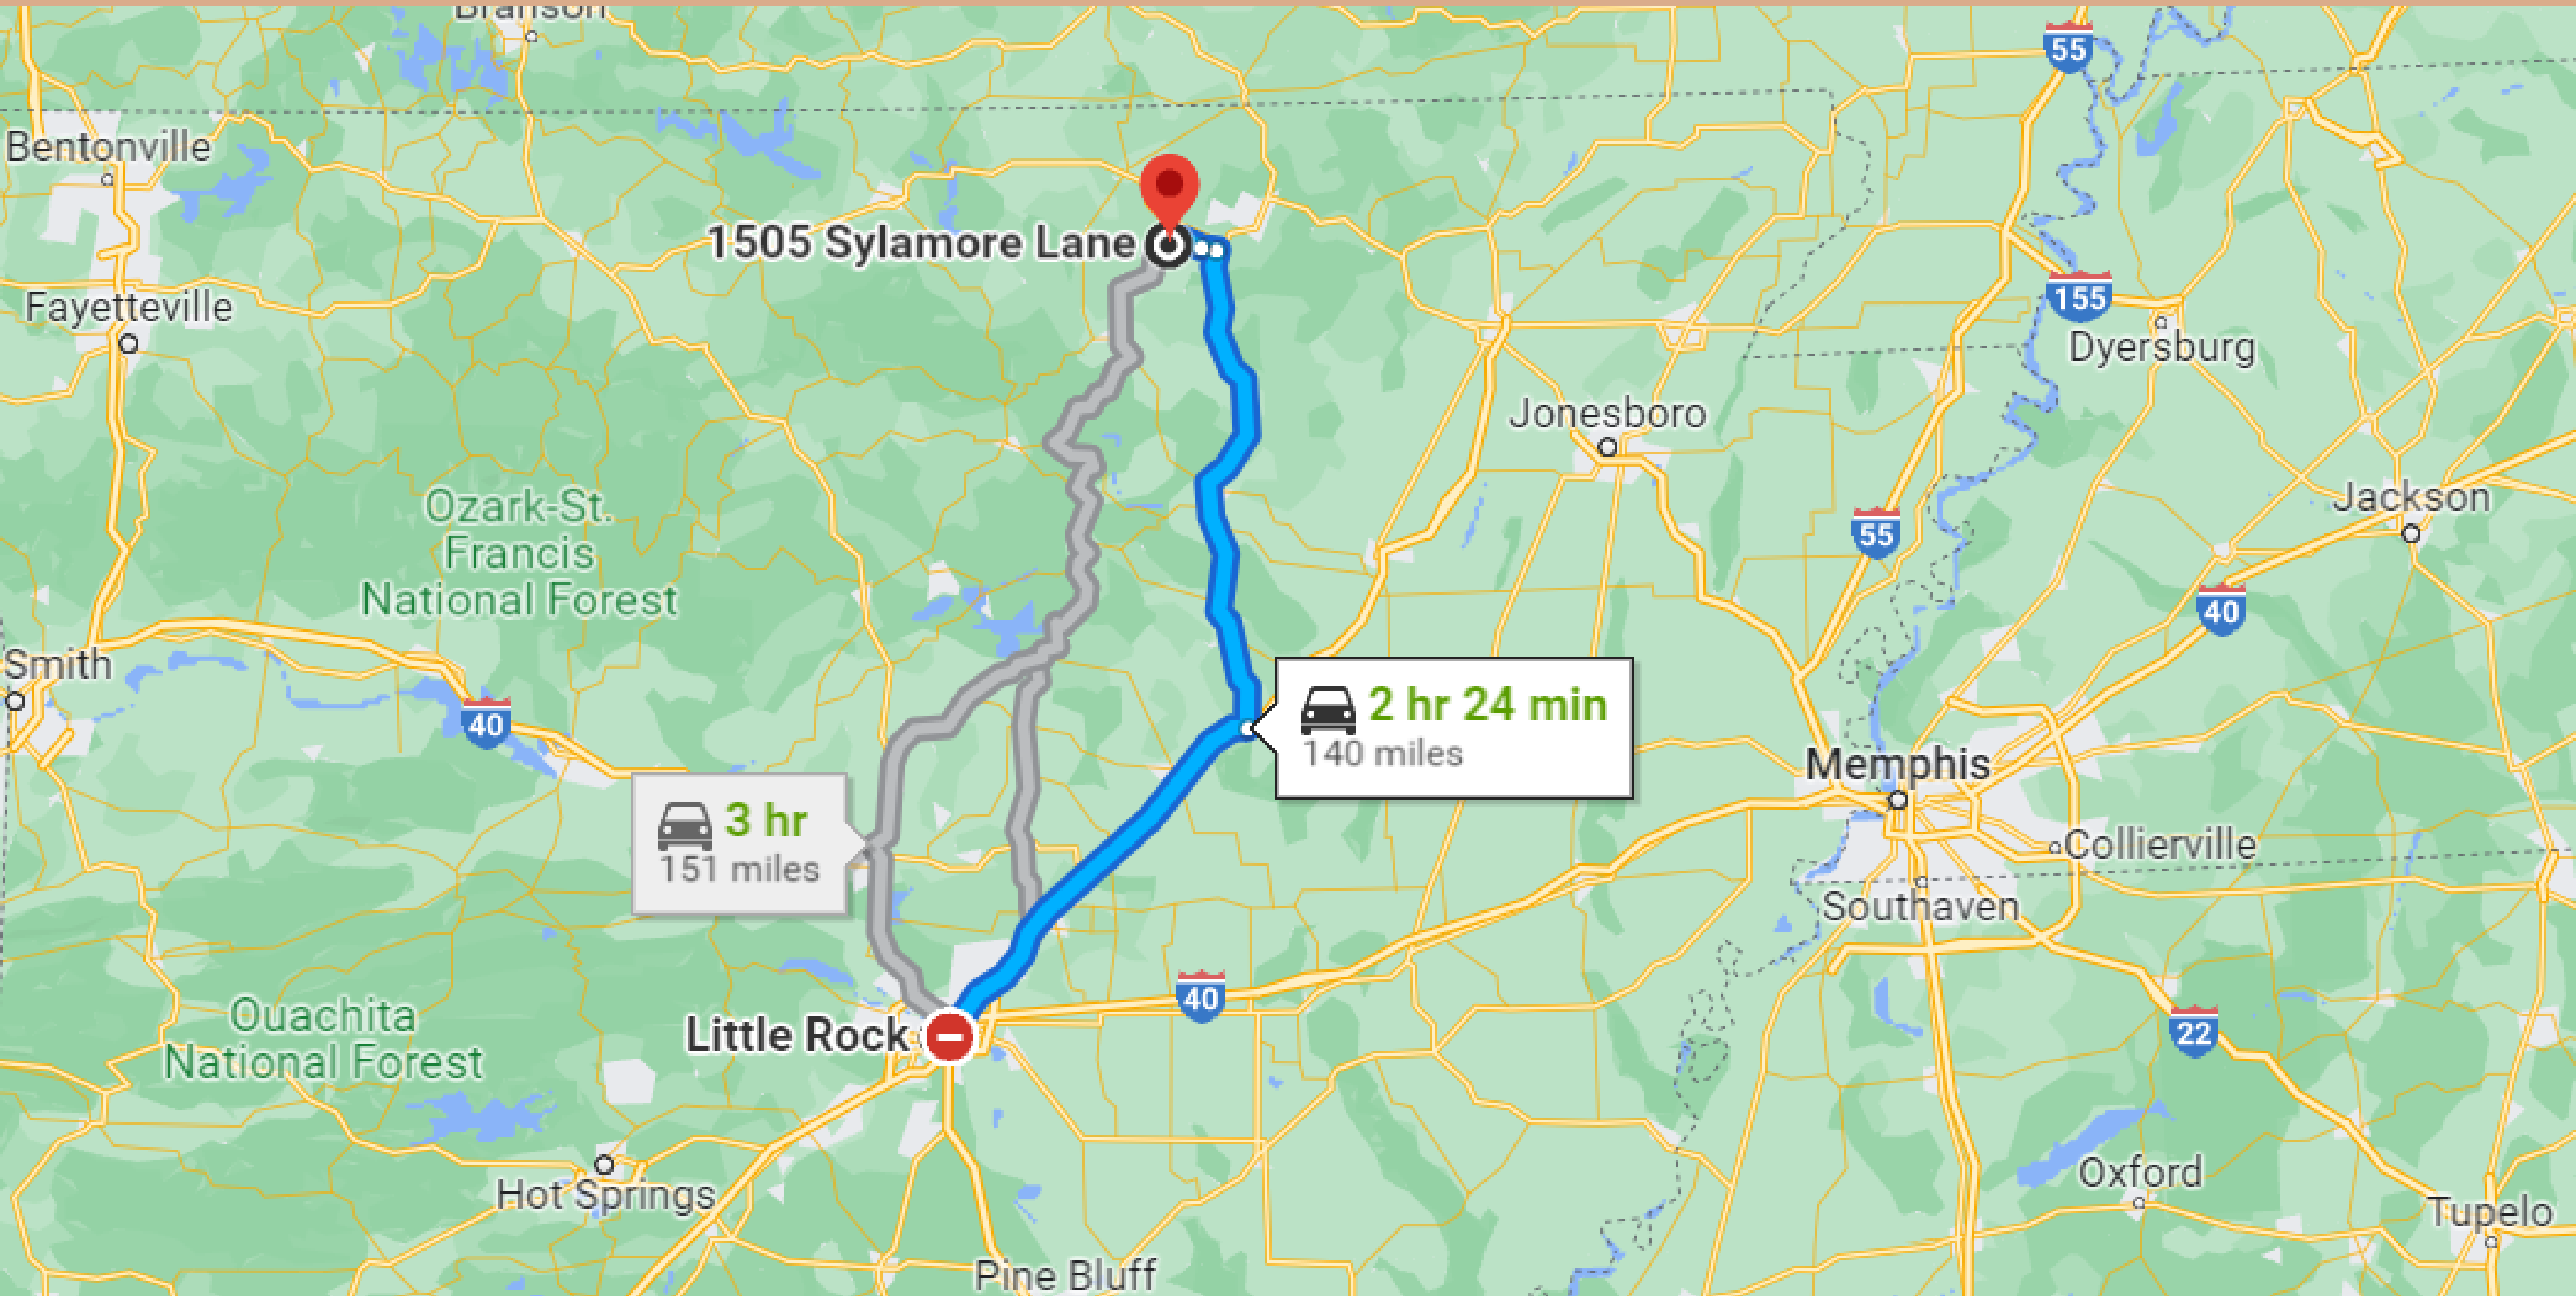

2 HRS & 24 MIN'S DRIVE TO LITTLE ROCK

14-MINUTE DRIVE TO ASH FLAT TOWN

7-MINUTE DRIVE TO HORSESHOE BEND TOWN