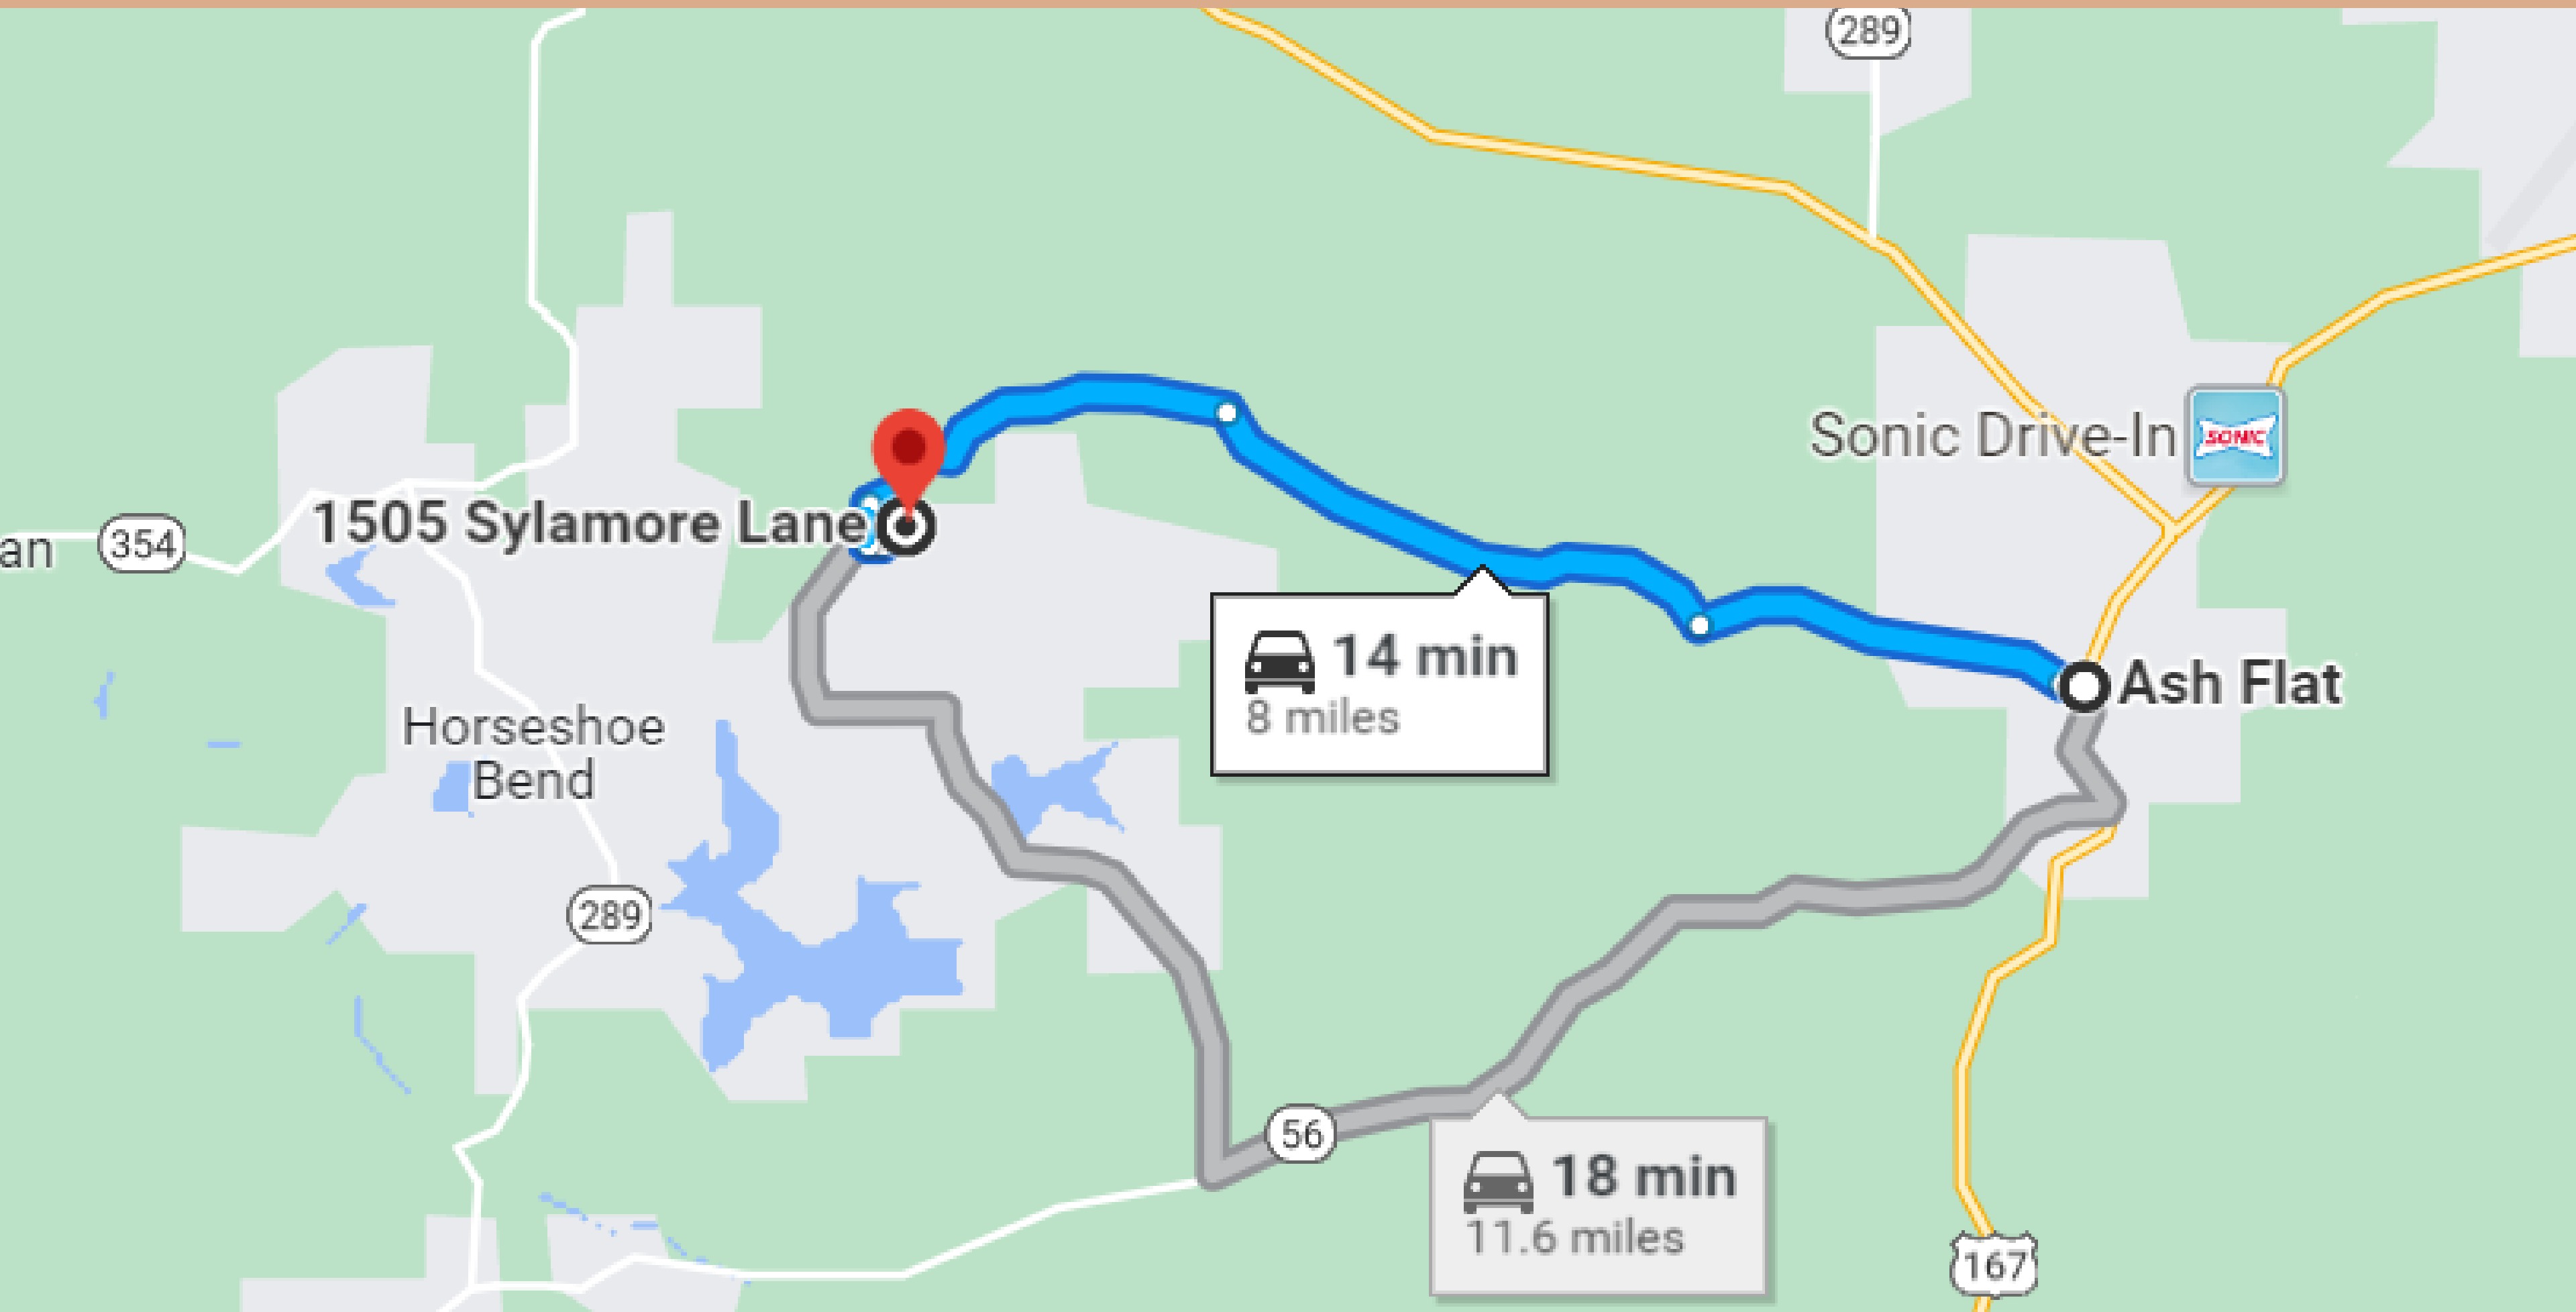

2 HRS & 24 MIN'S DRIVE TO LITTLE ROCK

14-MINUTE DRIVE TO ASH FLAT TOWN

7-MINUTE DRIVE TO HORSESHOE BEND TOWN