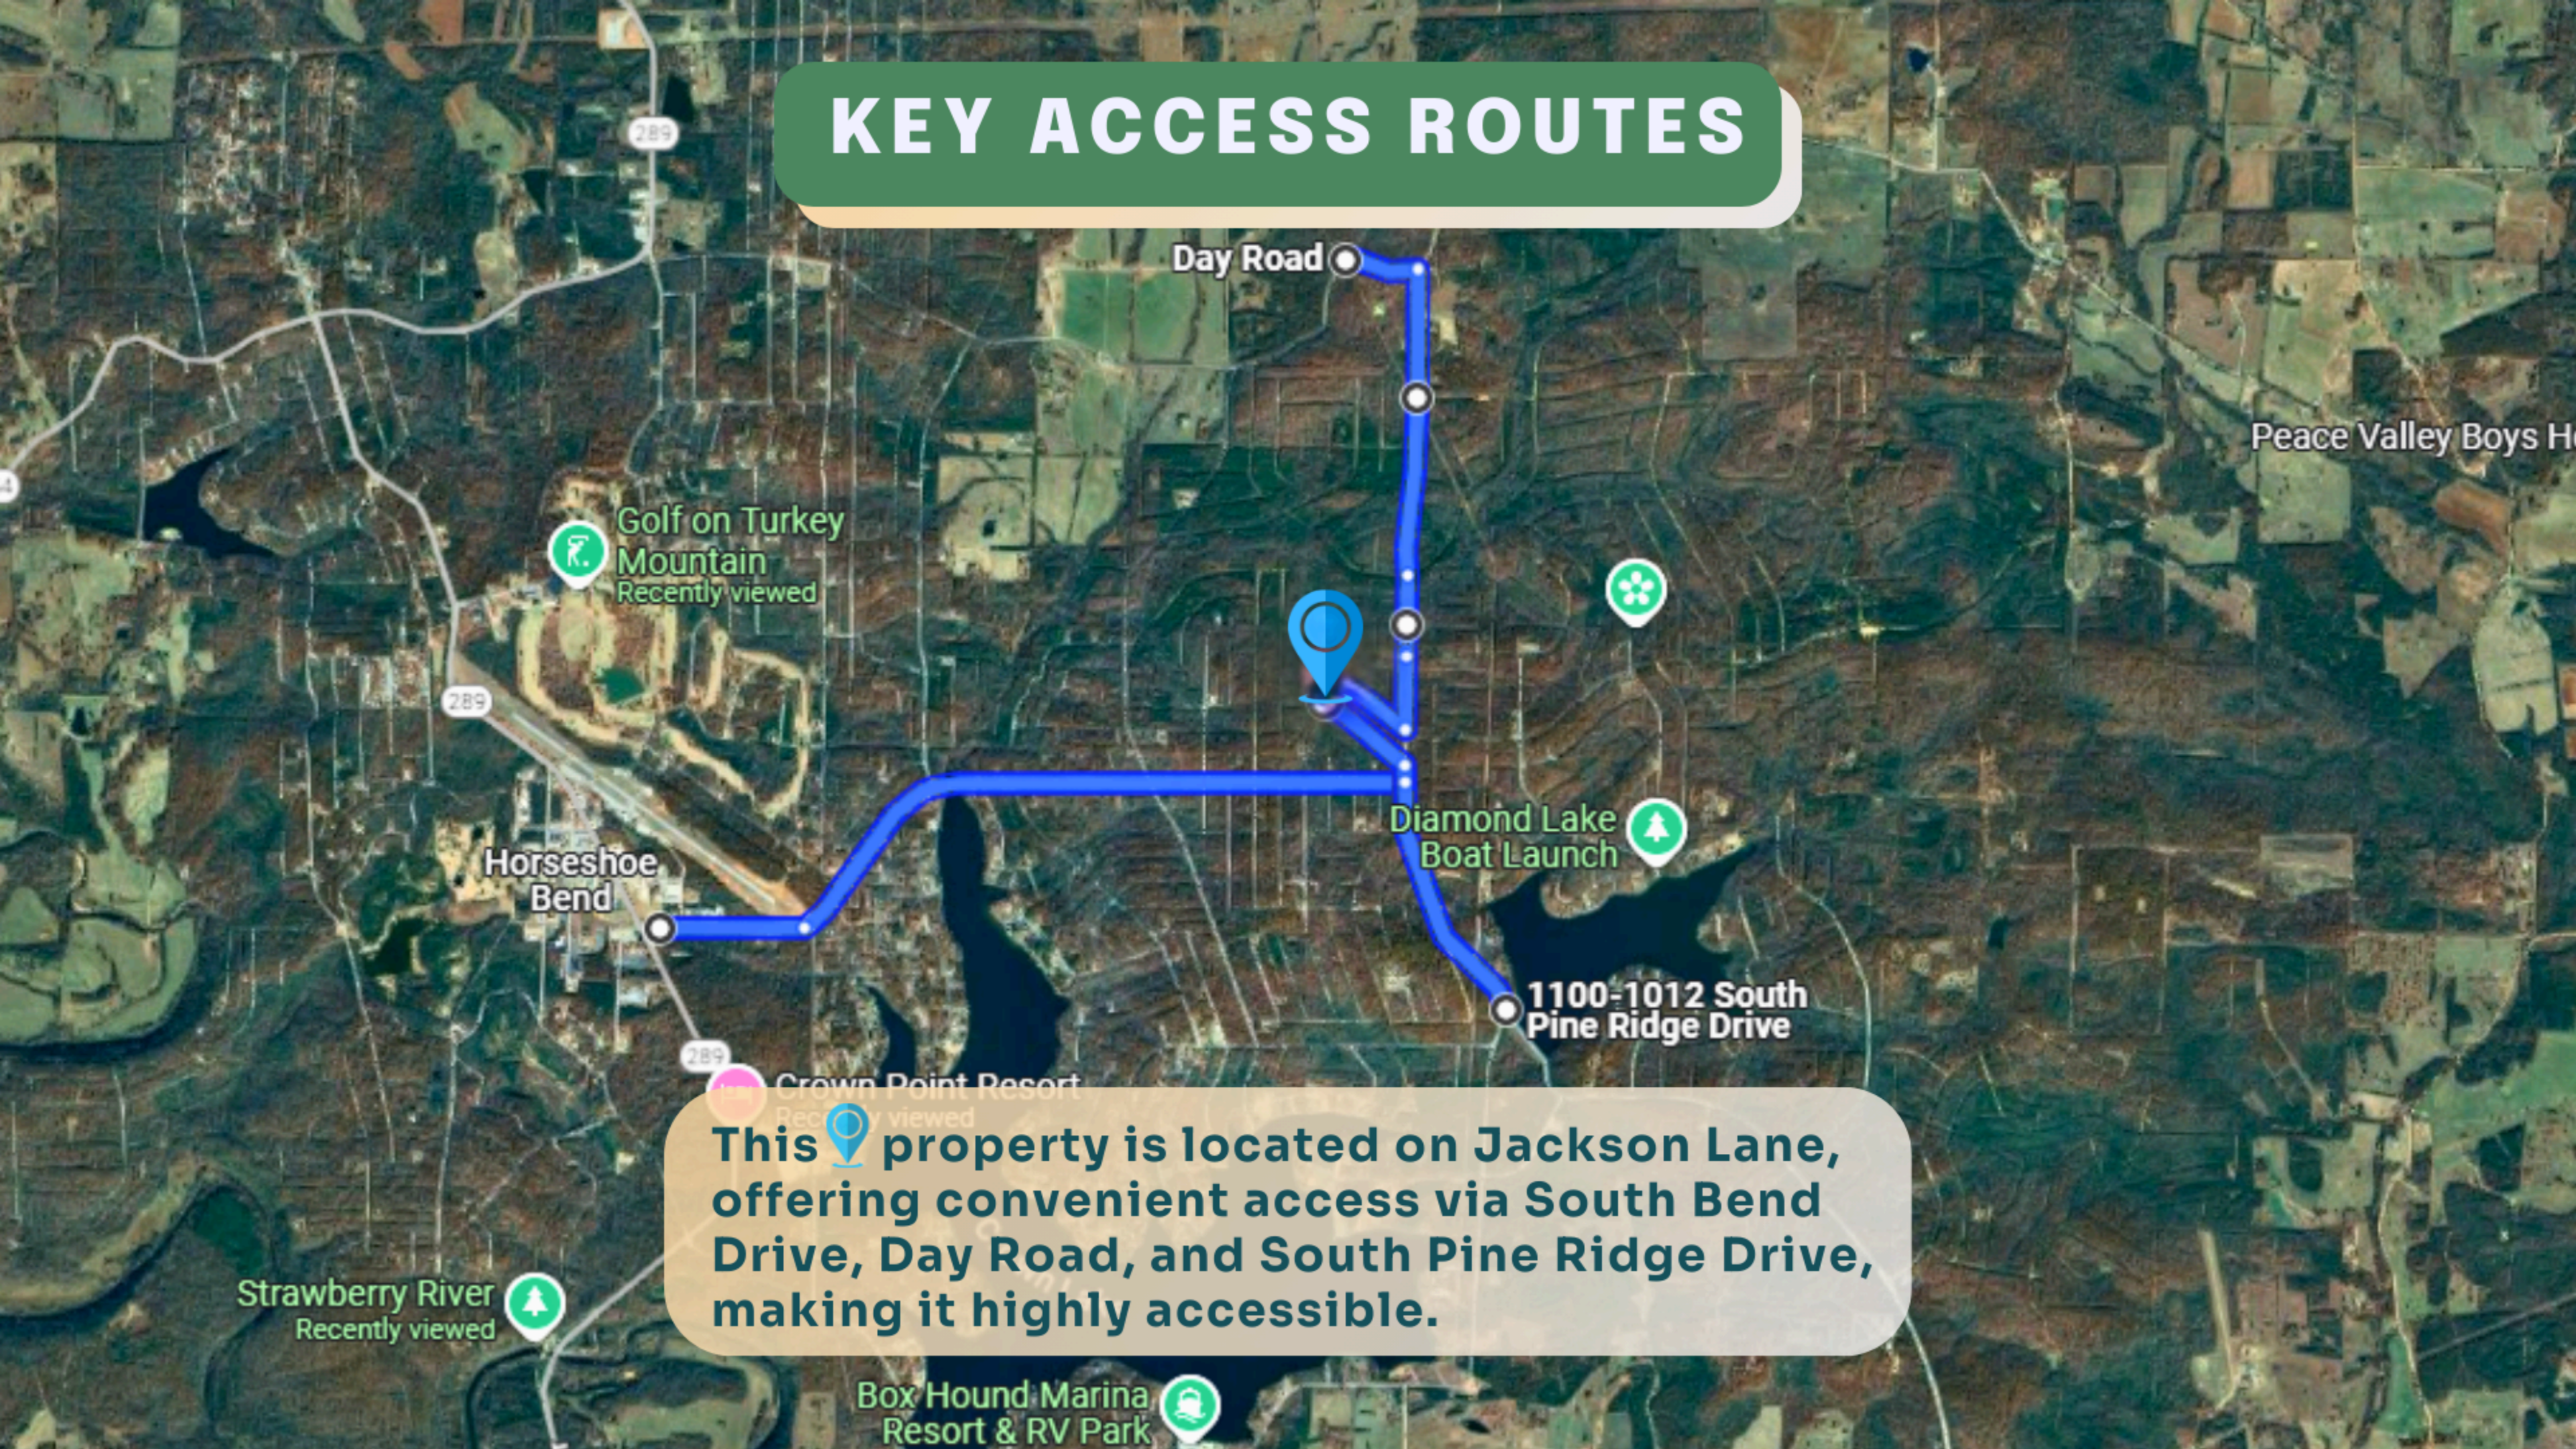

# KEY ACCESS ROUTES

Golf on Turkey Mountain  
Recently viewed

Horseshoe Bend

Day Road

Diamond Lake Boat Launch

1100-1012 South Pine Ridge Drive

Crown Point Resort  
Recently viewed

This  property is located on Jackson Lane, offering convenient access via South Bend Drive, Day Road, and South Pine Ridge Drive, making it highly accessible.

Strawberry River  
Recently viewed

Box Hound Marina  
Resort & RV Park

Peace Valley Boys H

# ROAD ACCESS TO THE PROPERTY

- 0.3 miles to the left is the property.
- Semi-rough road condition.

# DRIVING DIRECTIONS

7 min  
2.8 miles

Head south on 3rd St, left on W Church St for 0.6 mi, left on Moonstone Blvd for 1.8 mi, left on S Pine Ridge Dr, then left on Jackson Ln. The  property is on the left.