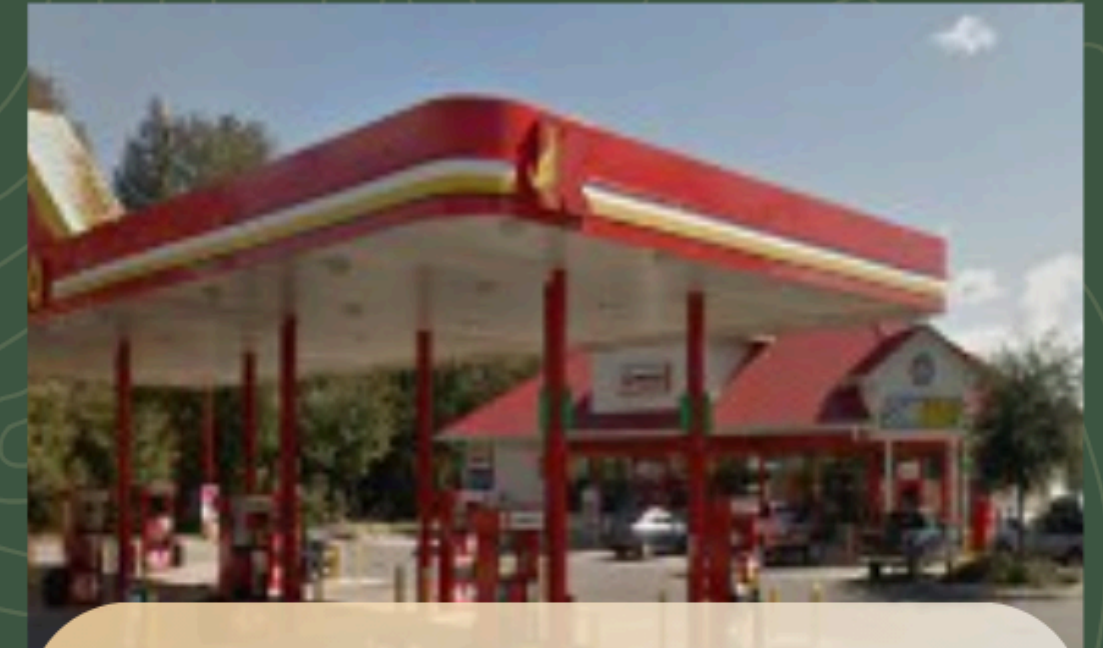

Rivertown Suites

Middleton Shopping Center

Westgate Shopping Center

Crill Avenue Shopping Center

NEARBY STORES/MALLS - SATSUMA

The Stand at Satsuma

Circle K

Dollar General

Family Dollar Store

Satsuma Express Food Store

NEARBY STORES/MALLS - INTERLACHEN

Hichcocks Supervalu

Bryan's Ace Hardware

Kangaroo Express

CVS Drug Store

AutoZone Auto Parts

NEARBY STORES/MALLS - JACKSONVILLE

Harveys Supermarkets

The Fresh Market

7-Eleven

Brooklyn Station on Riverside

Gateway Town Center

NEARBY RECREATIONAL - PALATKA

**Putnam County
Fairgrounds**