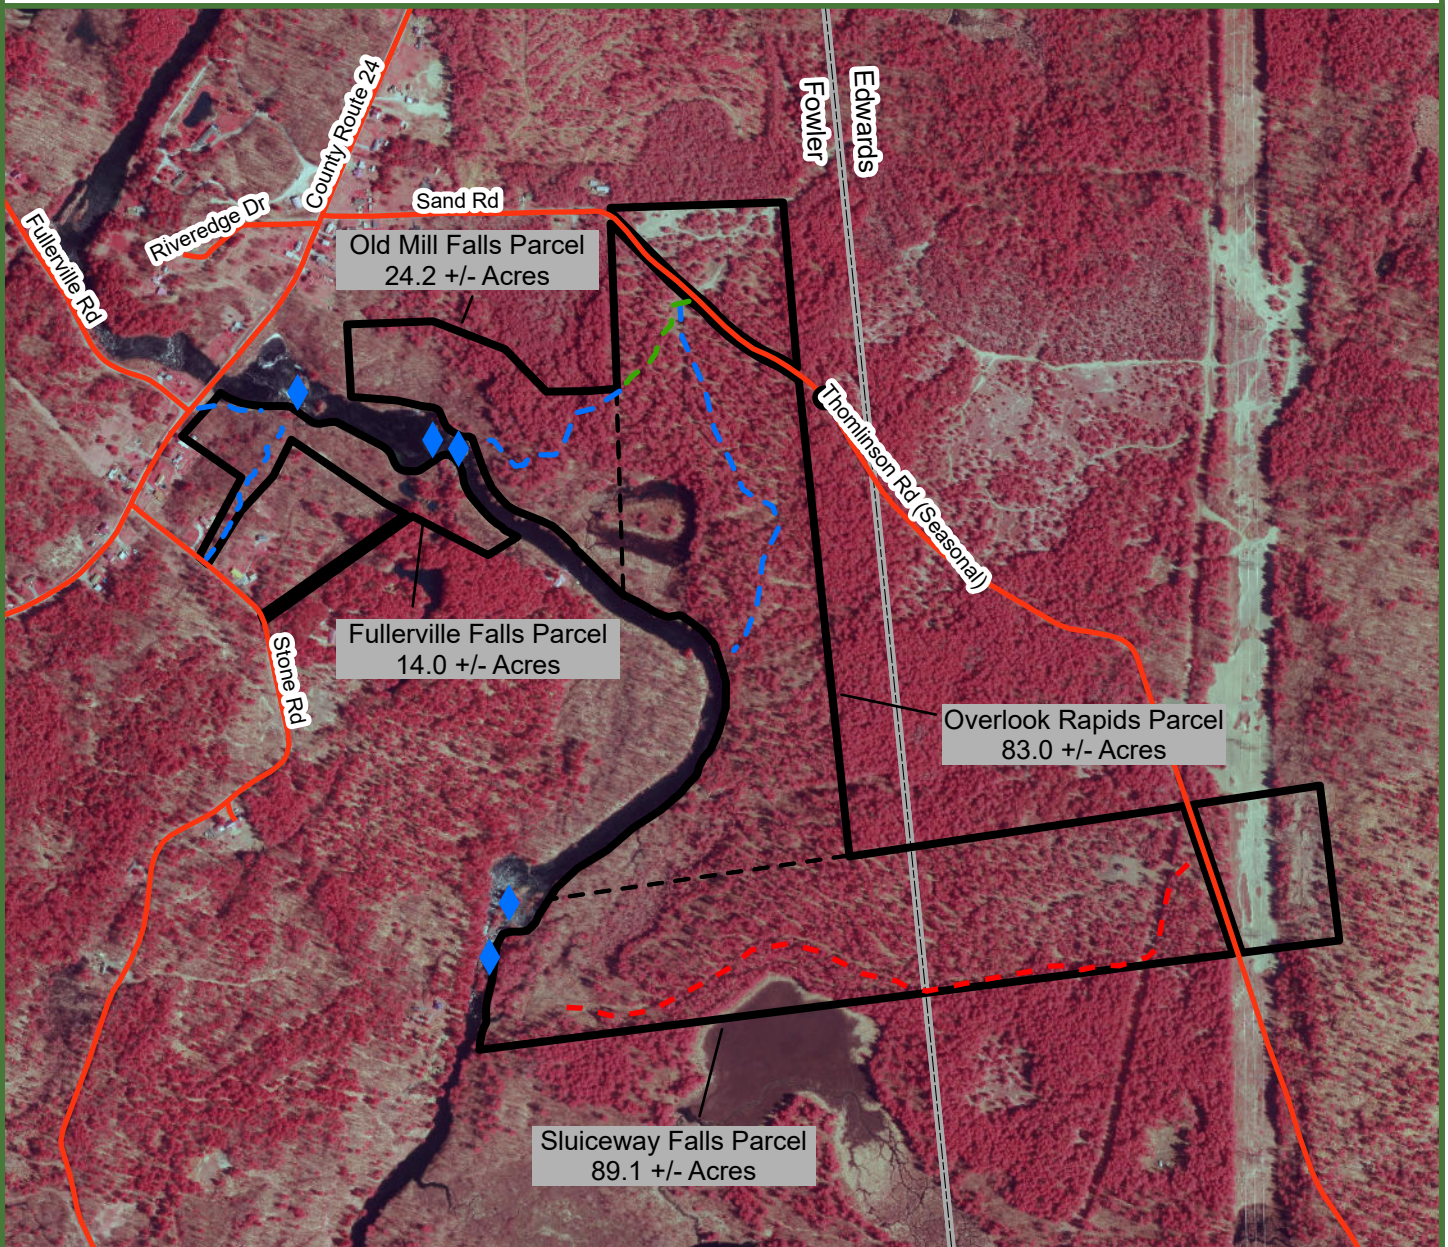

# Upper Oswegatchie River Parcels

Acreeage by Individual Parcel

Fowler/Edwards, St. Lawrence County, NY

**Fountains  
Land**  
AN F&W COMPANY

## Legend

- Upper Oswegatchie River Parcels
- State Highways
- Town Roads
- Forest Roads
- Right of Way
- Trail
- Waterfalls/Rapids
- No Power/Maintenance South of Point
- Sub-division Line Between Parcels
- Town Lines
- Public Lands
- Other Conserved Lands

**This is Not A Survey**

Map produced from the best available information including town tax maps, hand held GPS data, aerial photography and reference information obtained from publicly available GIS sources, and the owner. Boundary lines portrayed on this map are approximate and could be different than the actual location of boundaries found in the field.