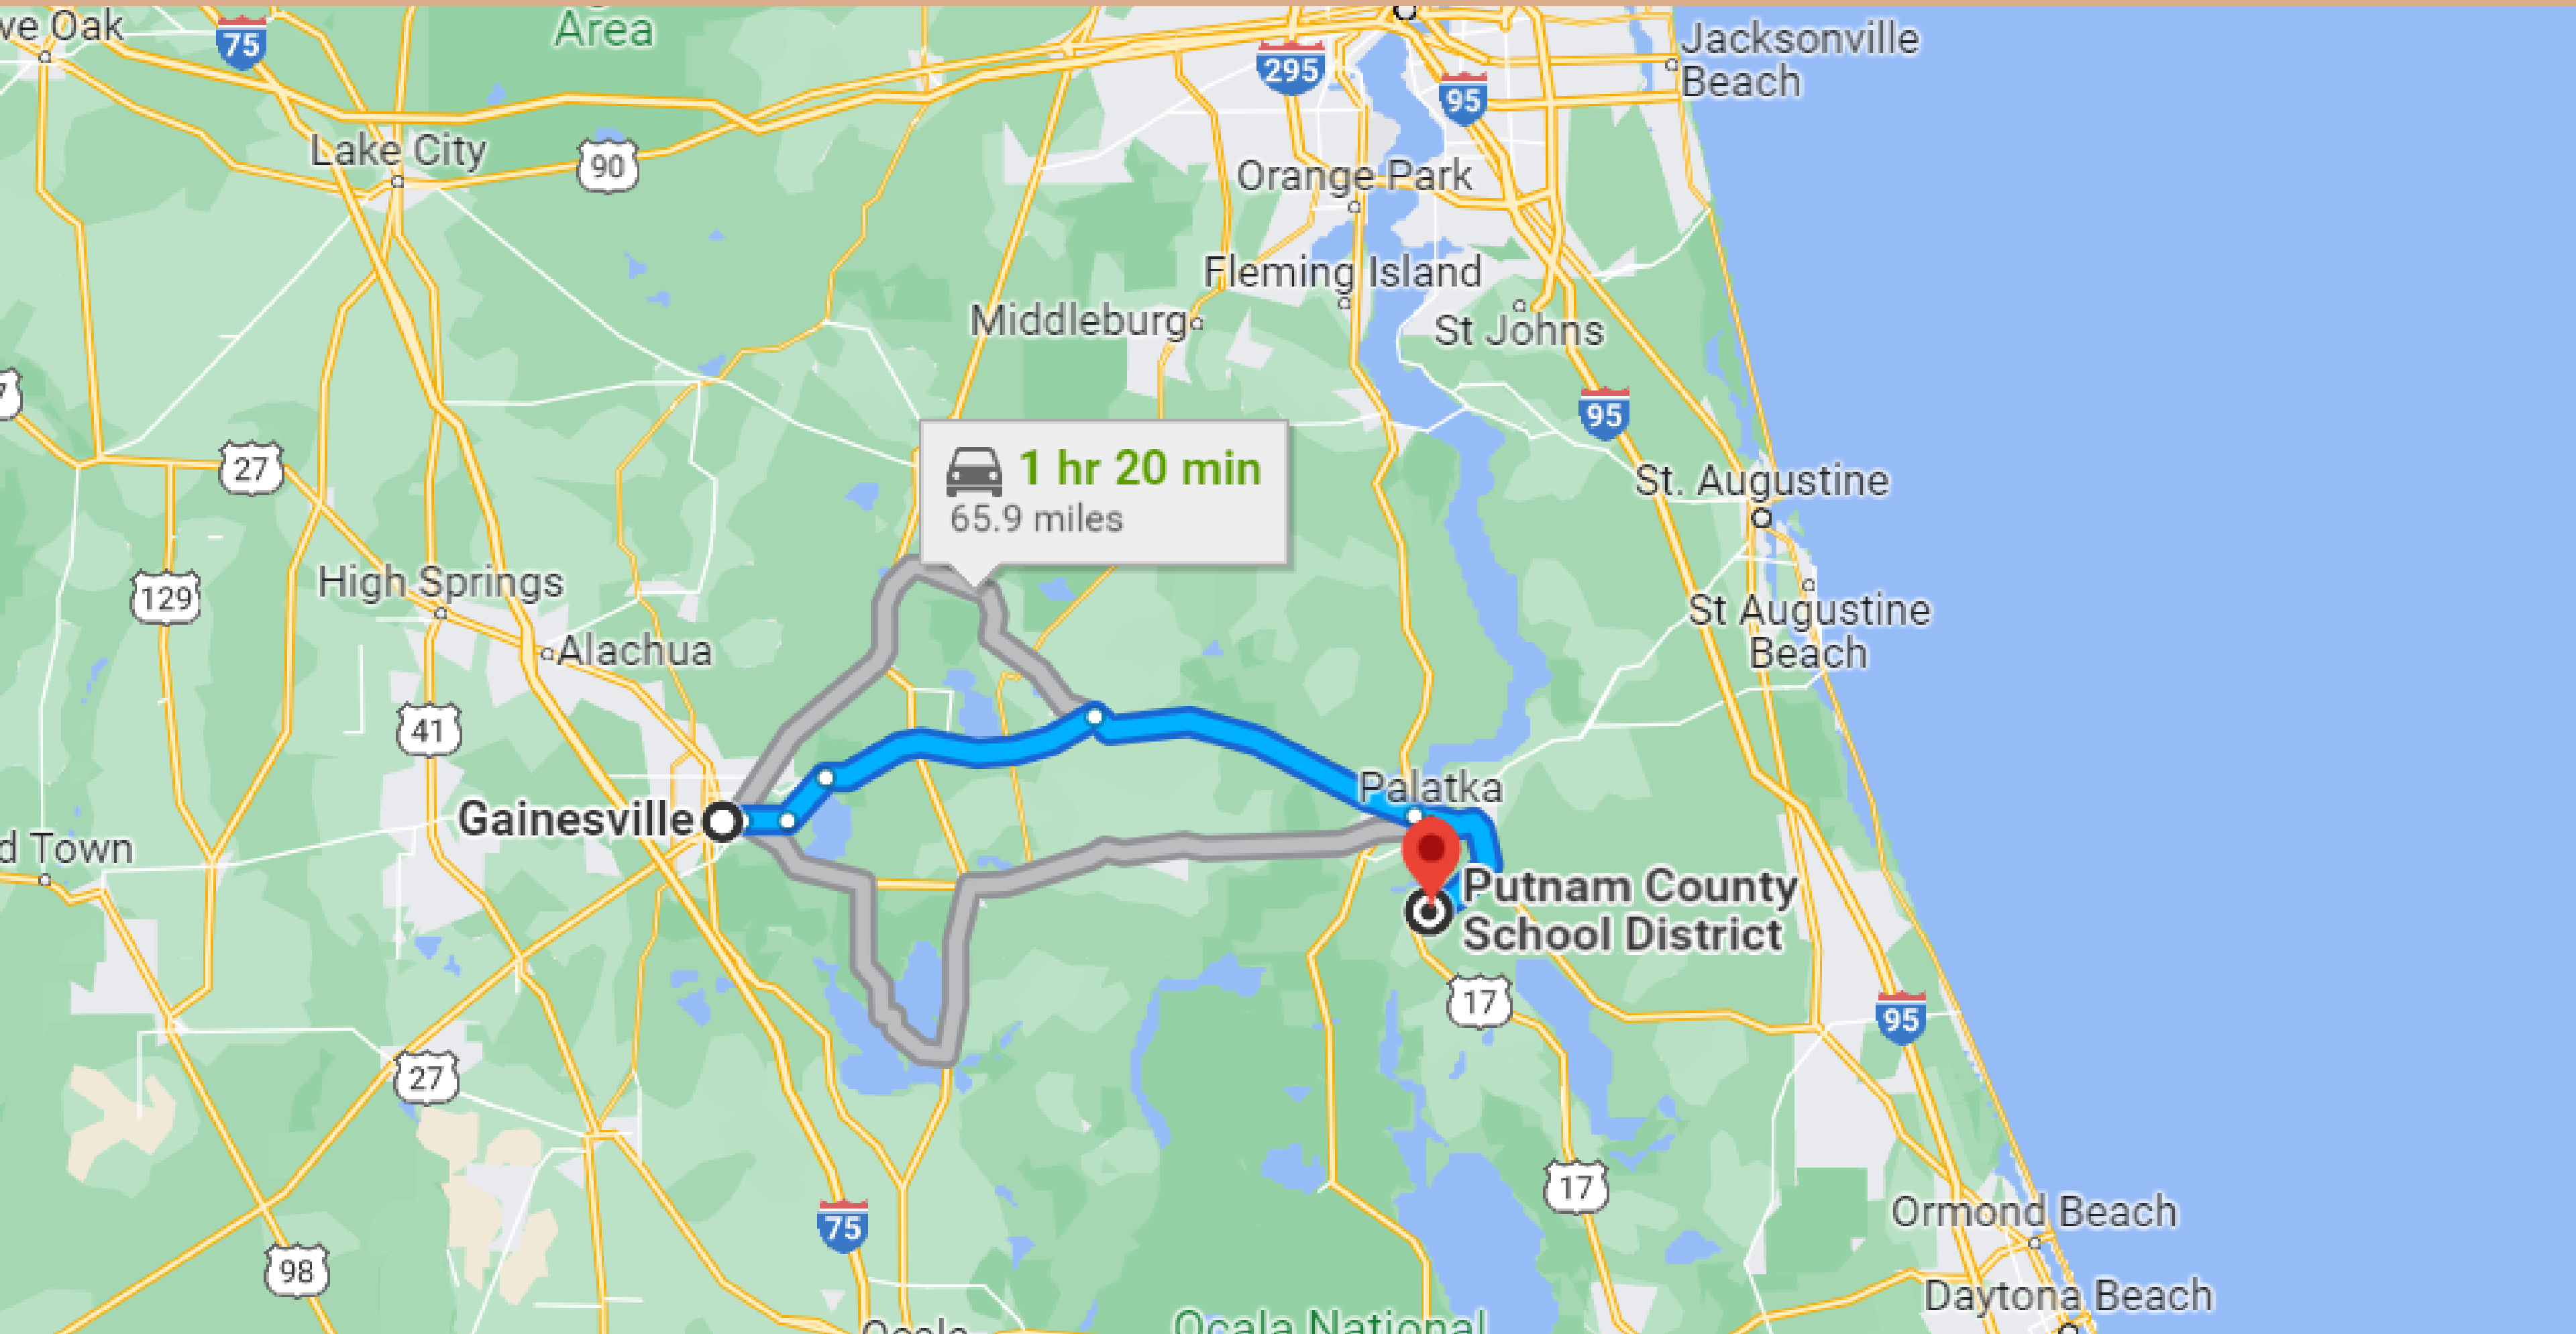

1-HR & 39 MINS DRIVE TO ORLANDO

12-MINUTE DRIVE TO PALATKA TOWN

1 HR & 20-MINUTE DRIVE TO GAINESVILLE

46-MINUTE DRIVE TO ST. AUGUSTINE BEACH