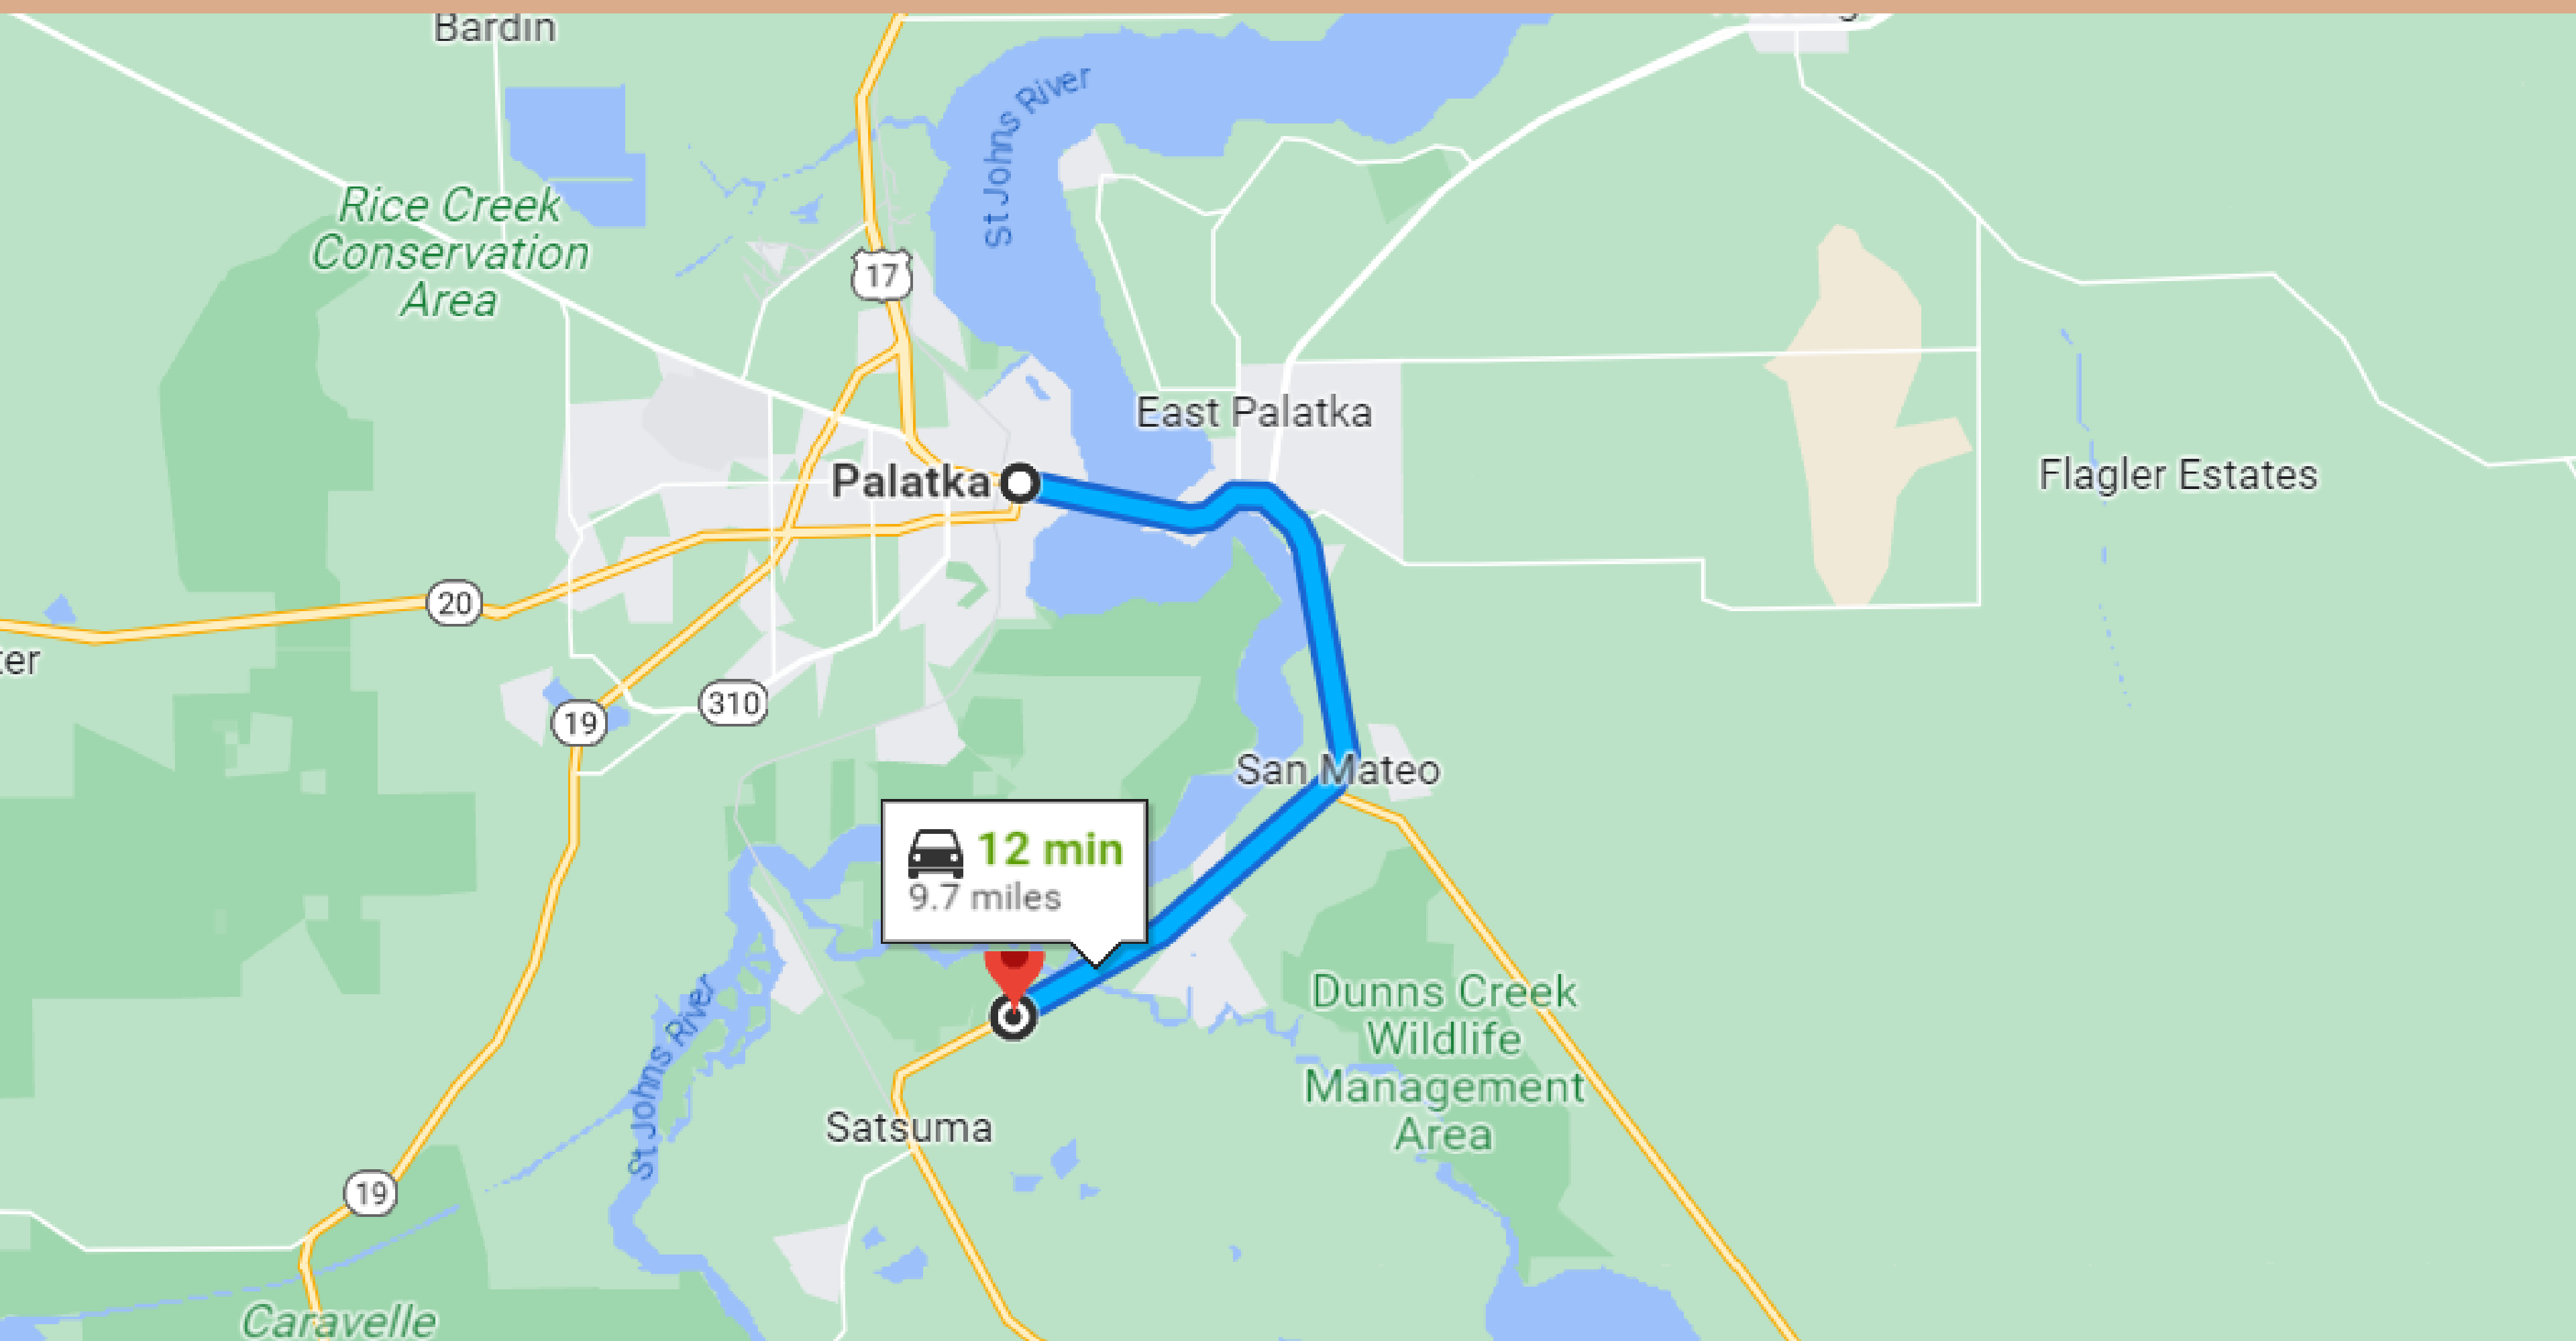

1-HR & 39 MINS DRIVE TO ORLANDO

12-MINUTE DRIVE TO PALATKA TOWN

1 HR & 20-MINUTE DRIVE TO GAINESVILLE

46-MINUTE DRIVE TO ST. AUGUSTINE BEACH