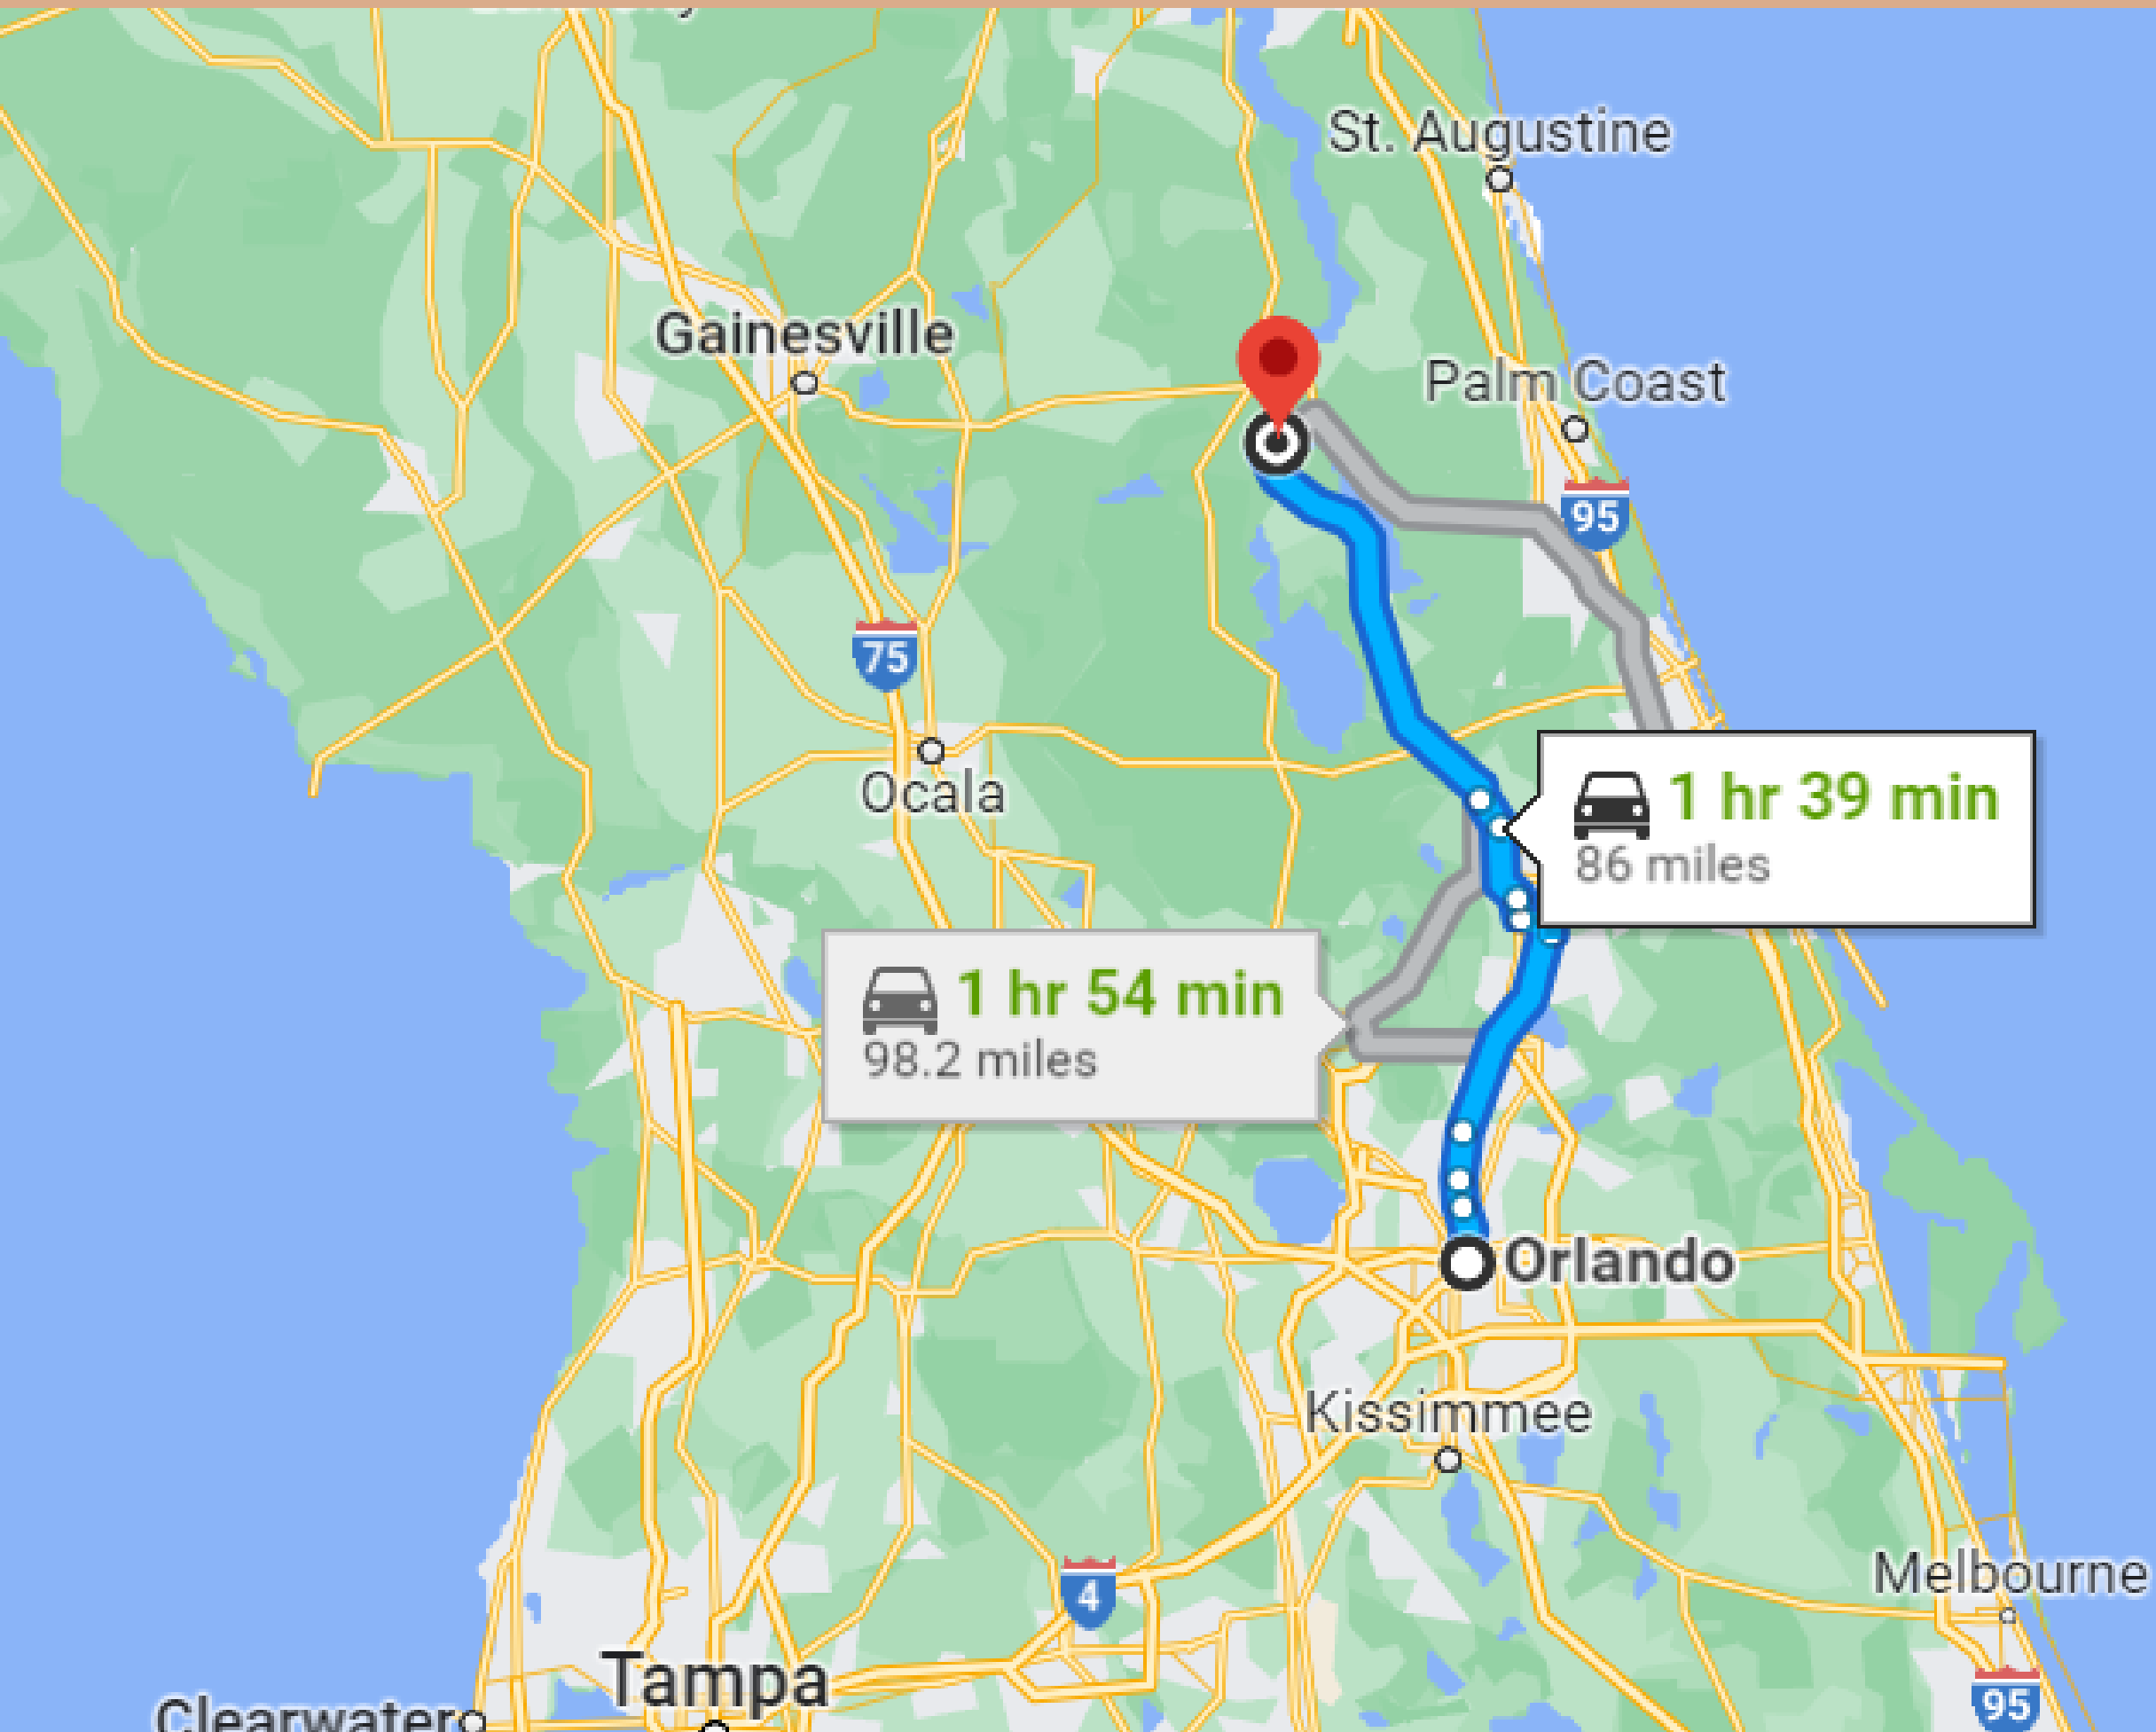

1-HR & 39 MINS DRIVE TO ORLANDO

12-MINUTE DRIVE TO PALATKA TOWN

1 HR & 20-MINUTE DRIVE TO GAINESVILLE

46-MINUTE DRIVE TO ST. AUGUSTINE BEACH