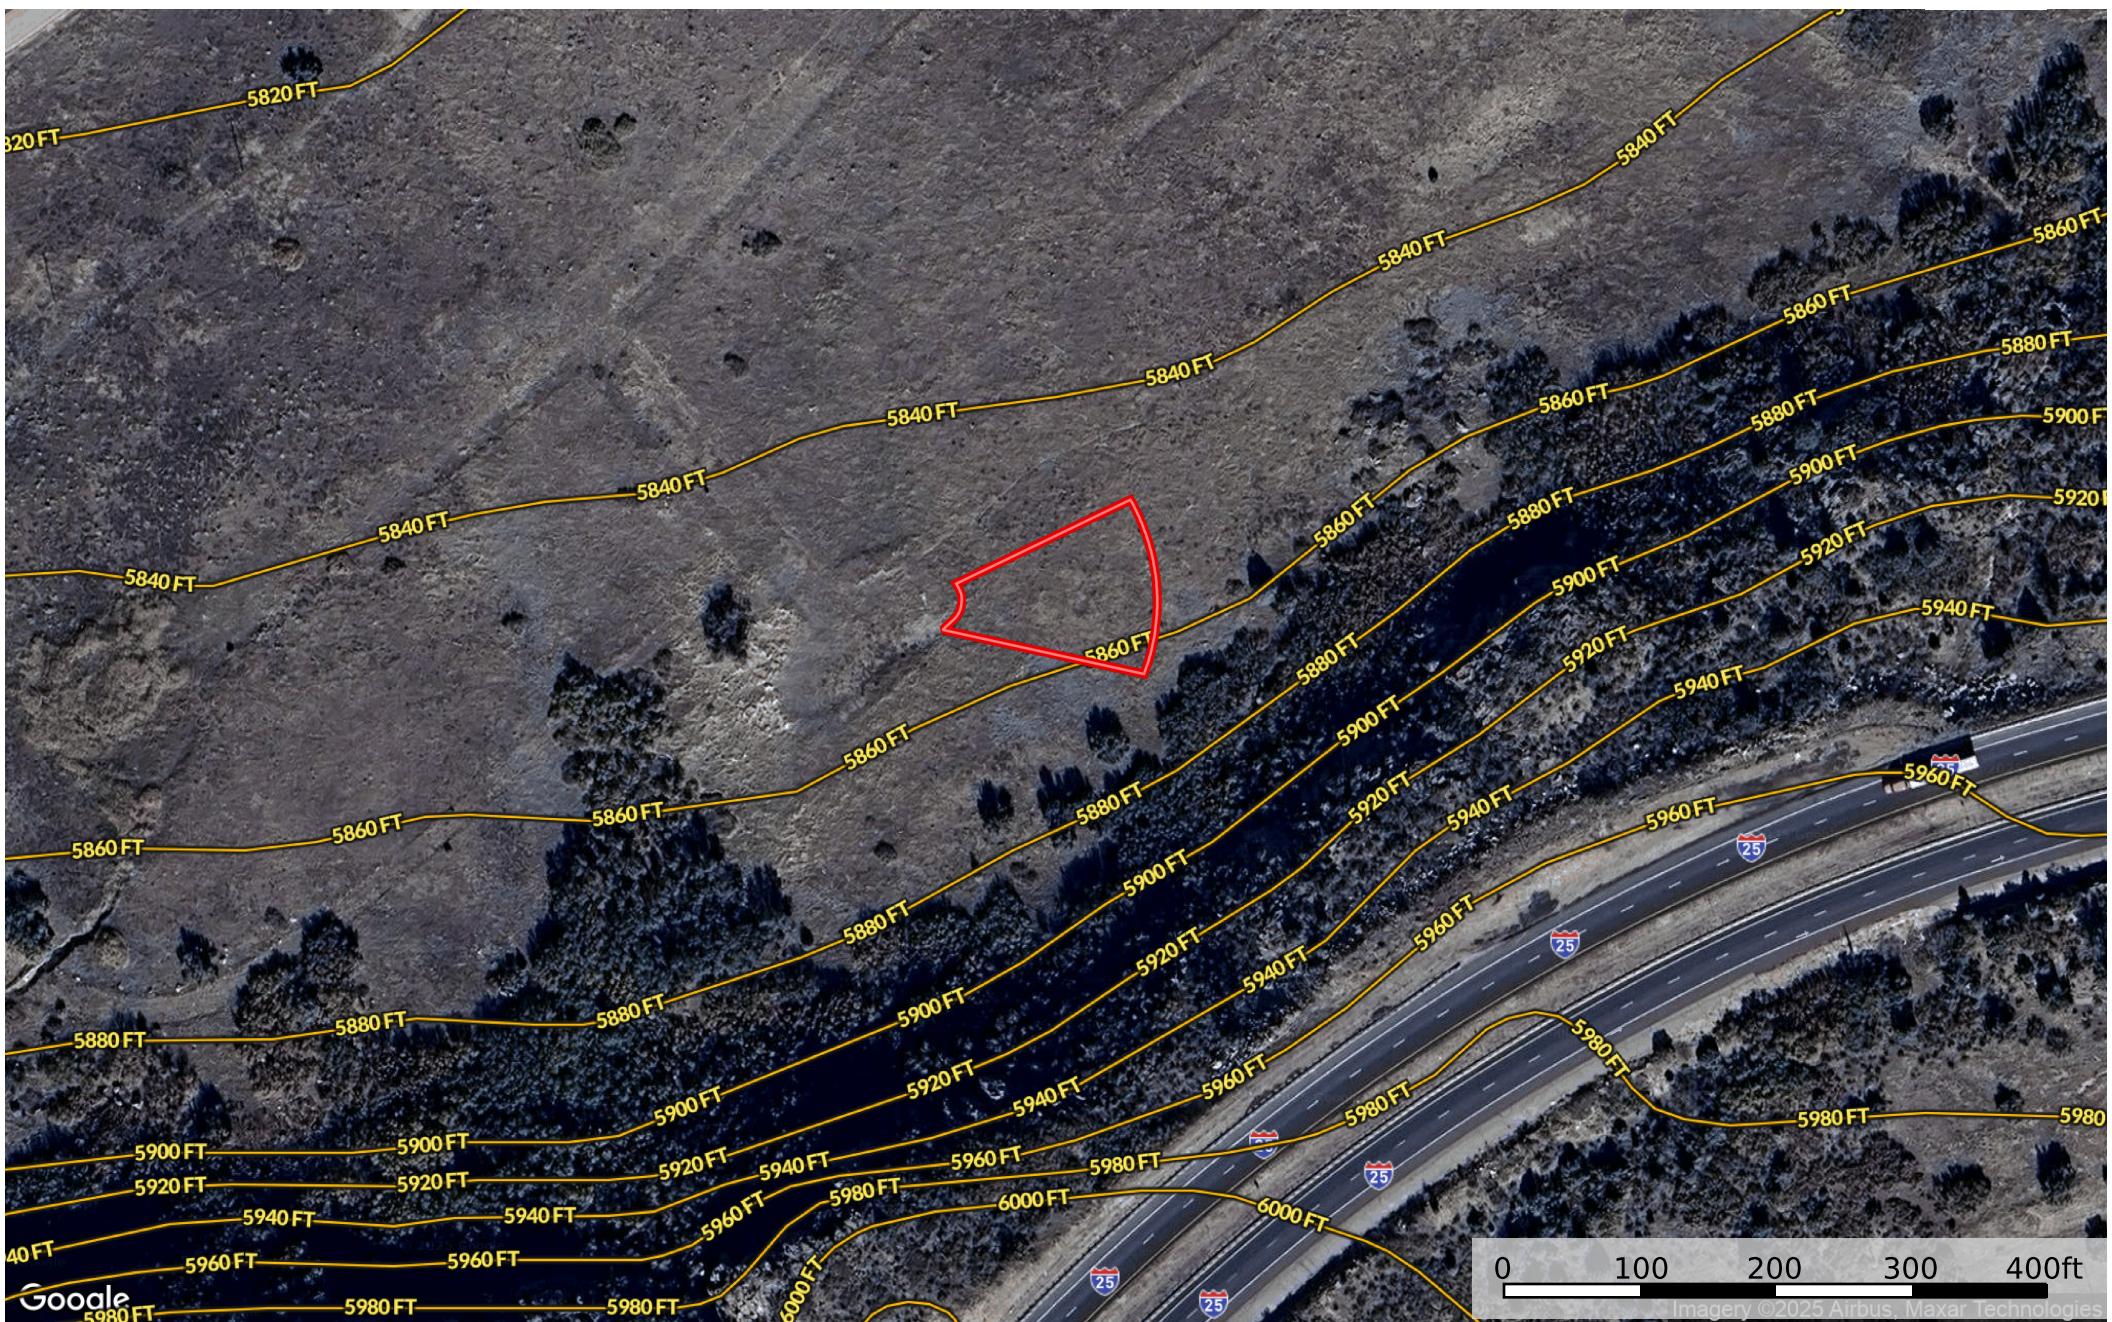

0.28 Acre Colorado City, Pueblo County, CO 4619405218
Pueblo County, Colorado, 0.28 AC +/-

 Boundary