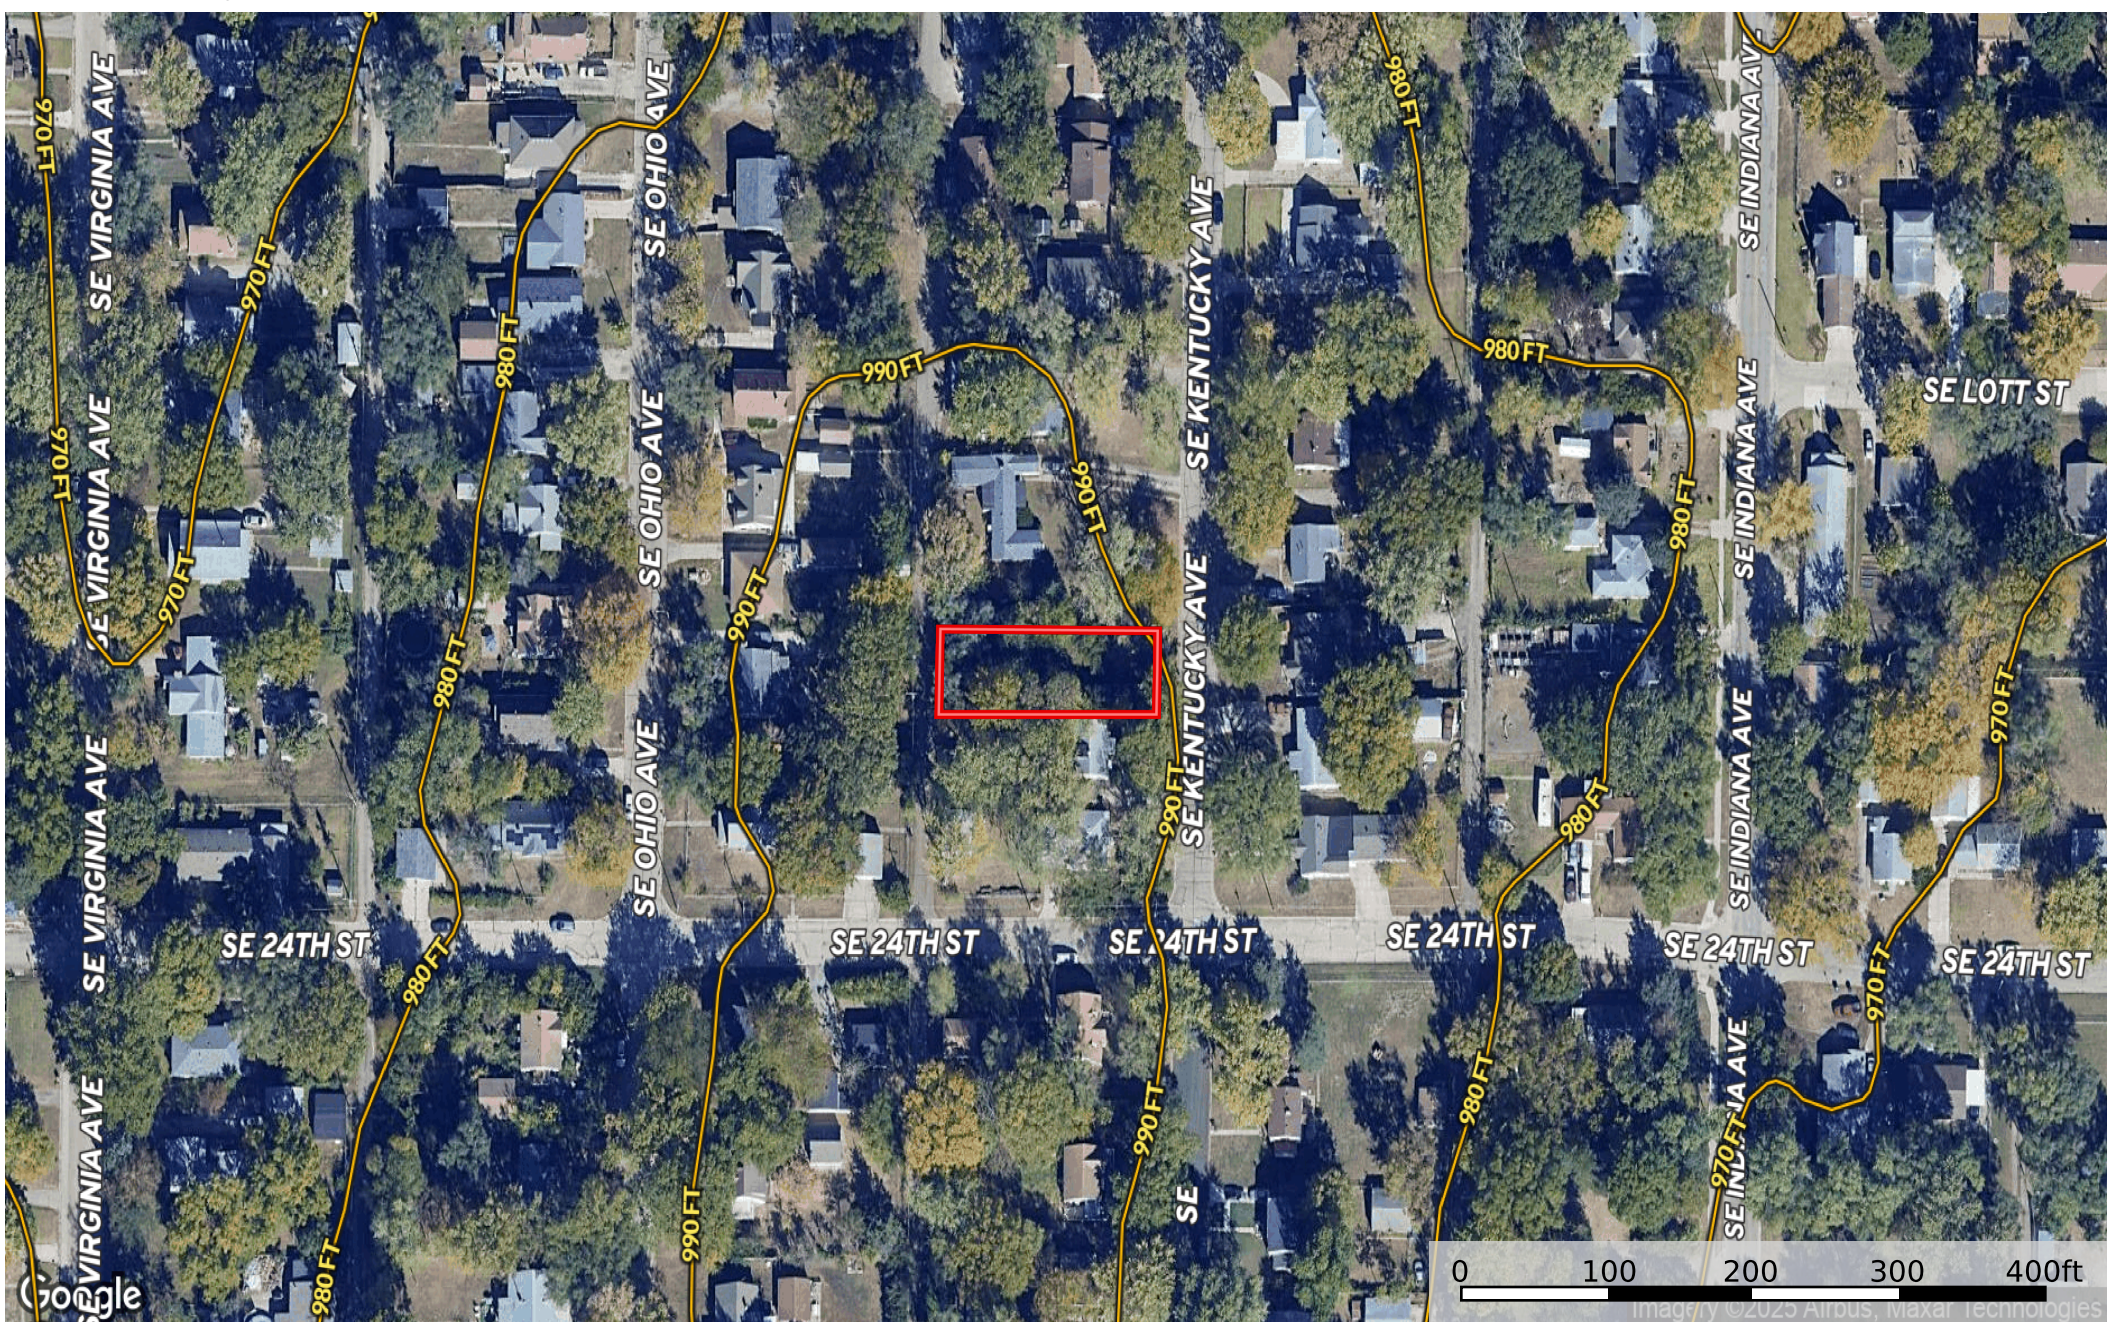

0.17 Acre Topeka, Shawnee County, KS 133-08-0-20-15-
Shawnee County, Kansas, 0.17 AC +/-

 Boundary