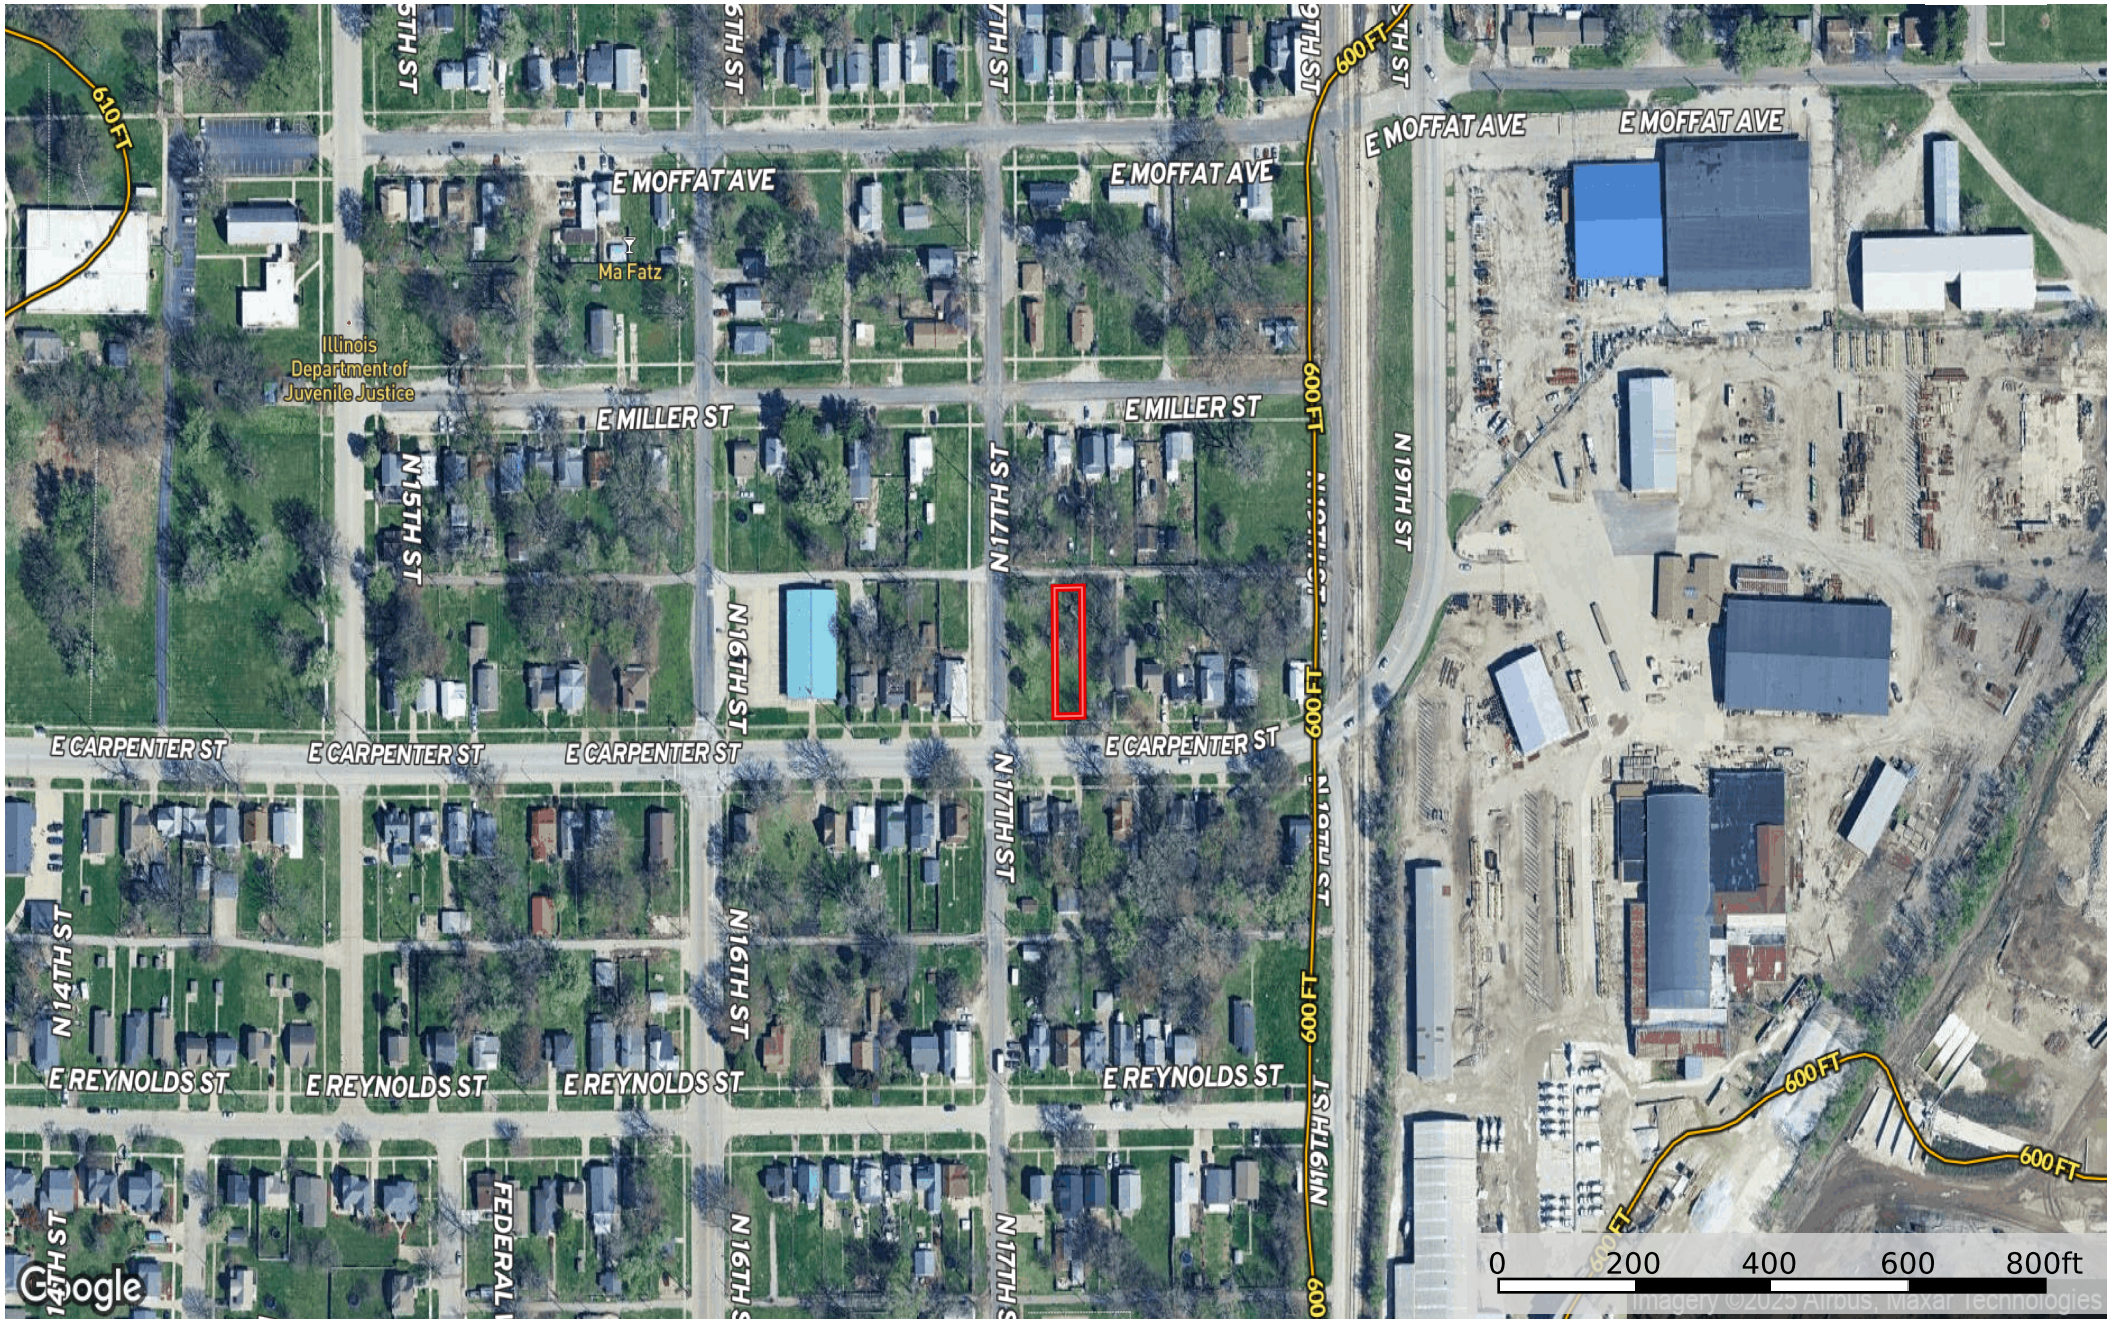

0.14 Acre Springfield, Sangamon County, IL (Power, Sangamon County, Illinois, 0.14 AC +/-

 Boundary