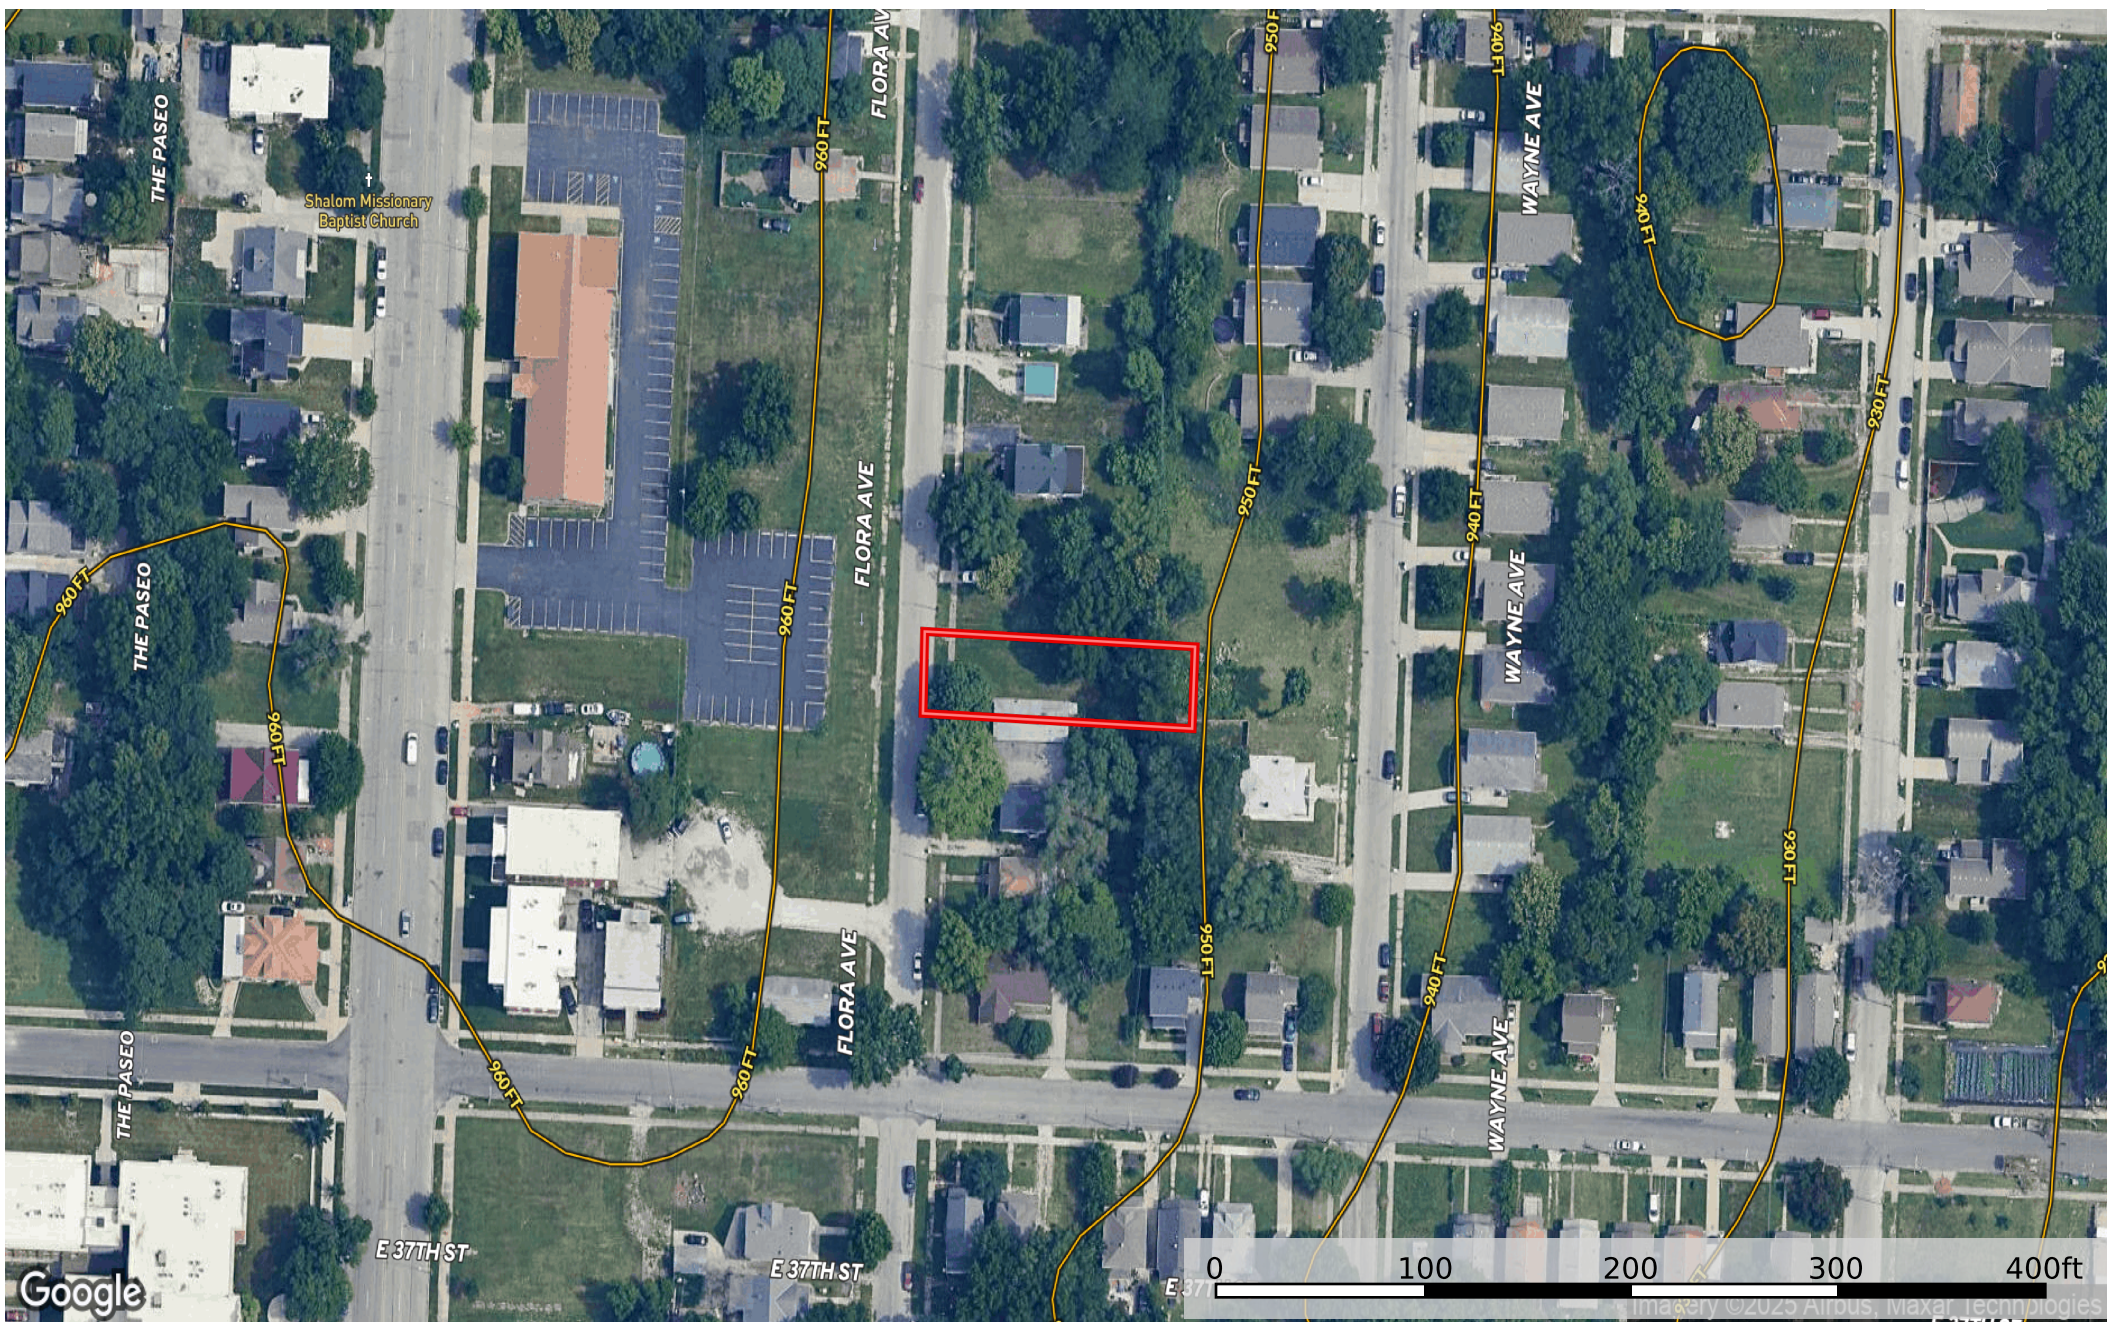

0.10 Acre Kansas City, Jackson County, MO 30-120-03-30-
Jackson County, Missouri, 0.1 AC +/-

Boundary