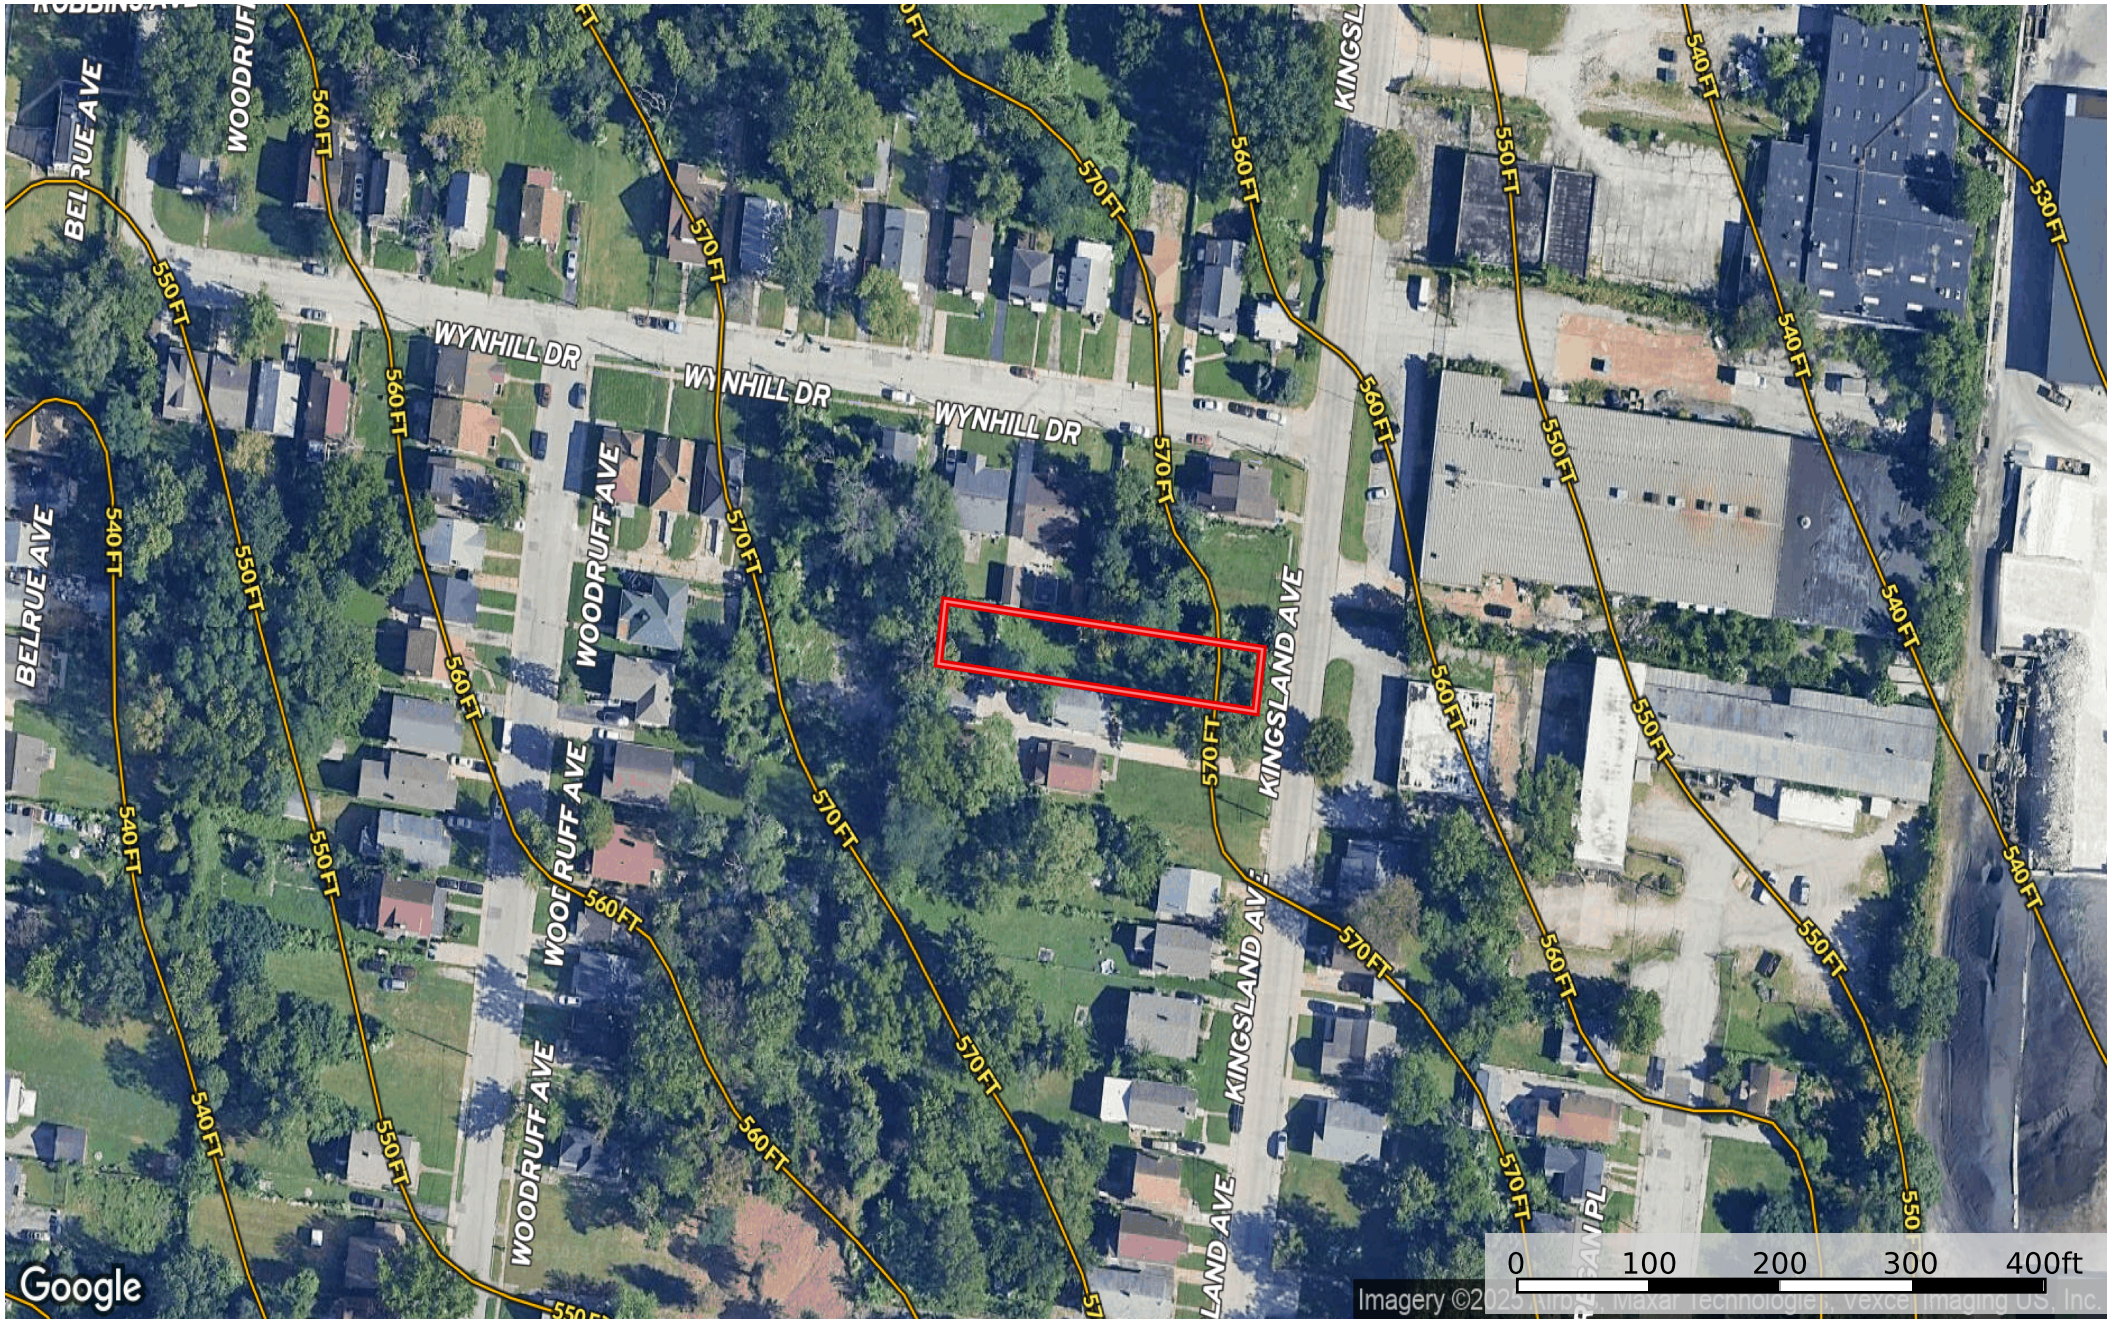

0.22 Acre St. Louis, Saint Louis County, MO 16H-11-0162  
St. Louis County, Missouri, 0.22 AC +/-

 Boundary