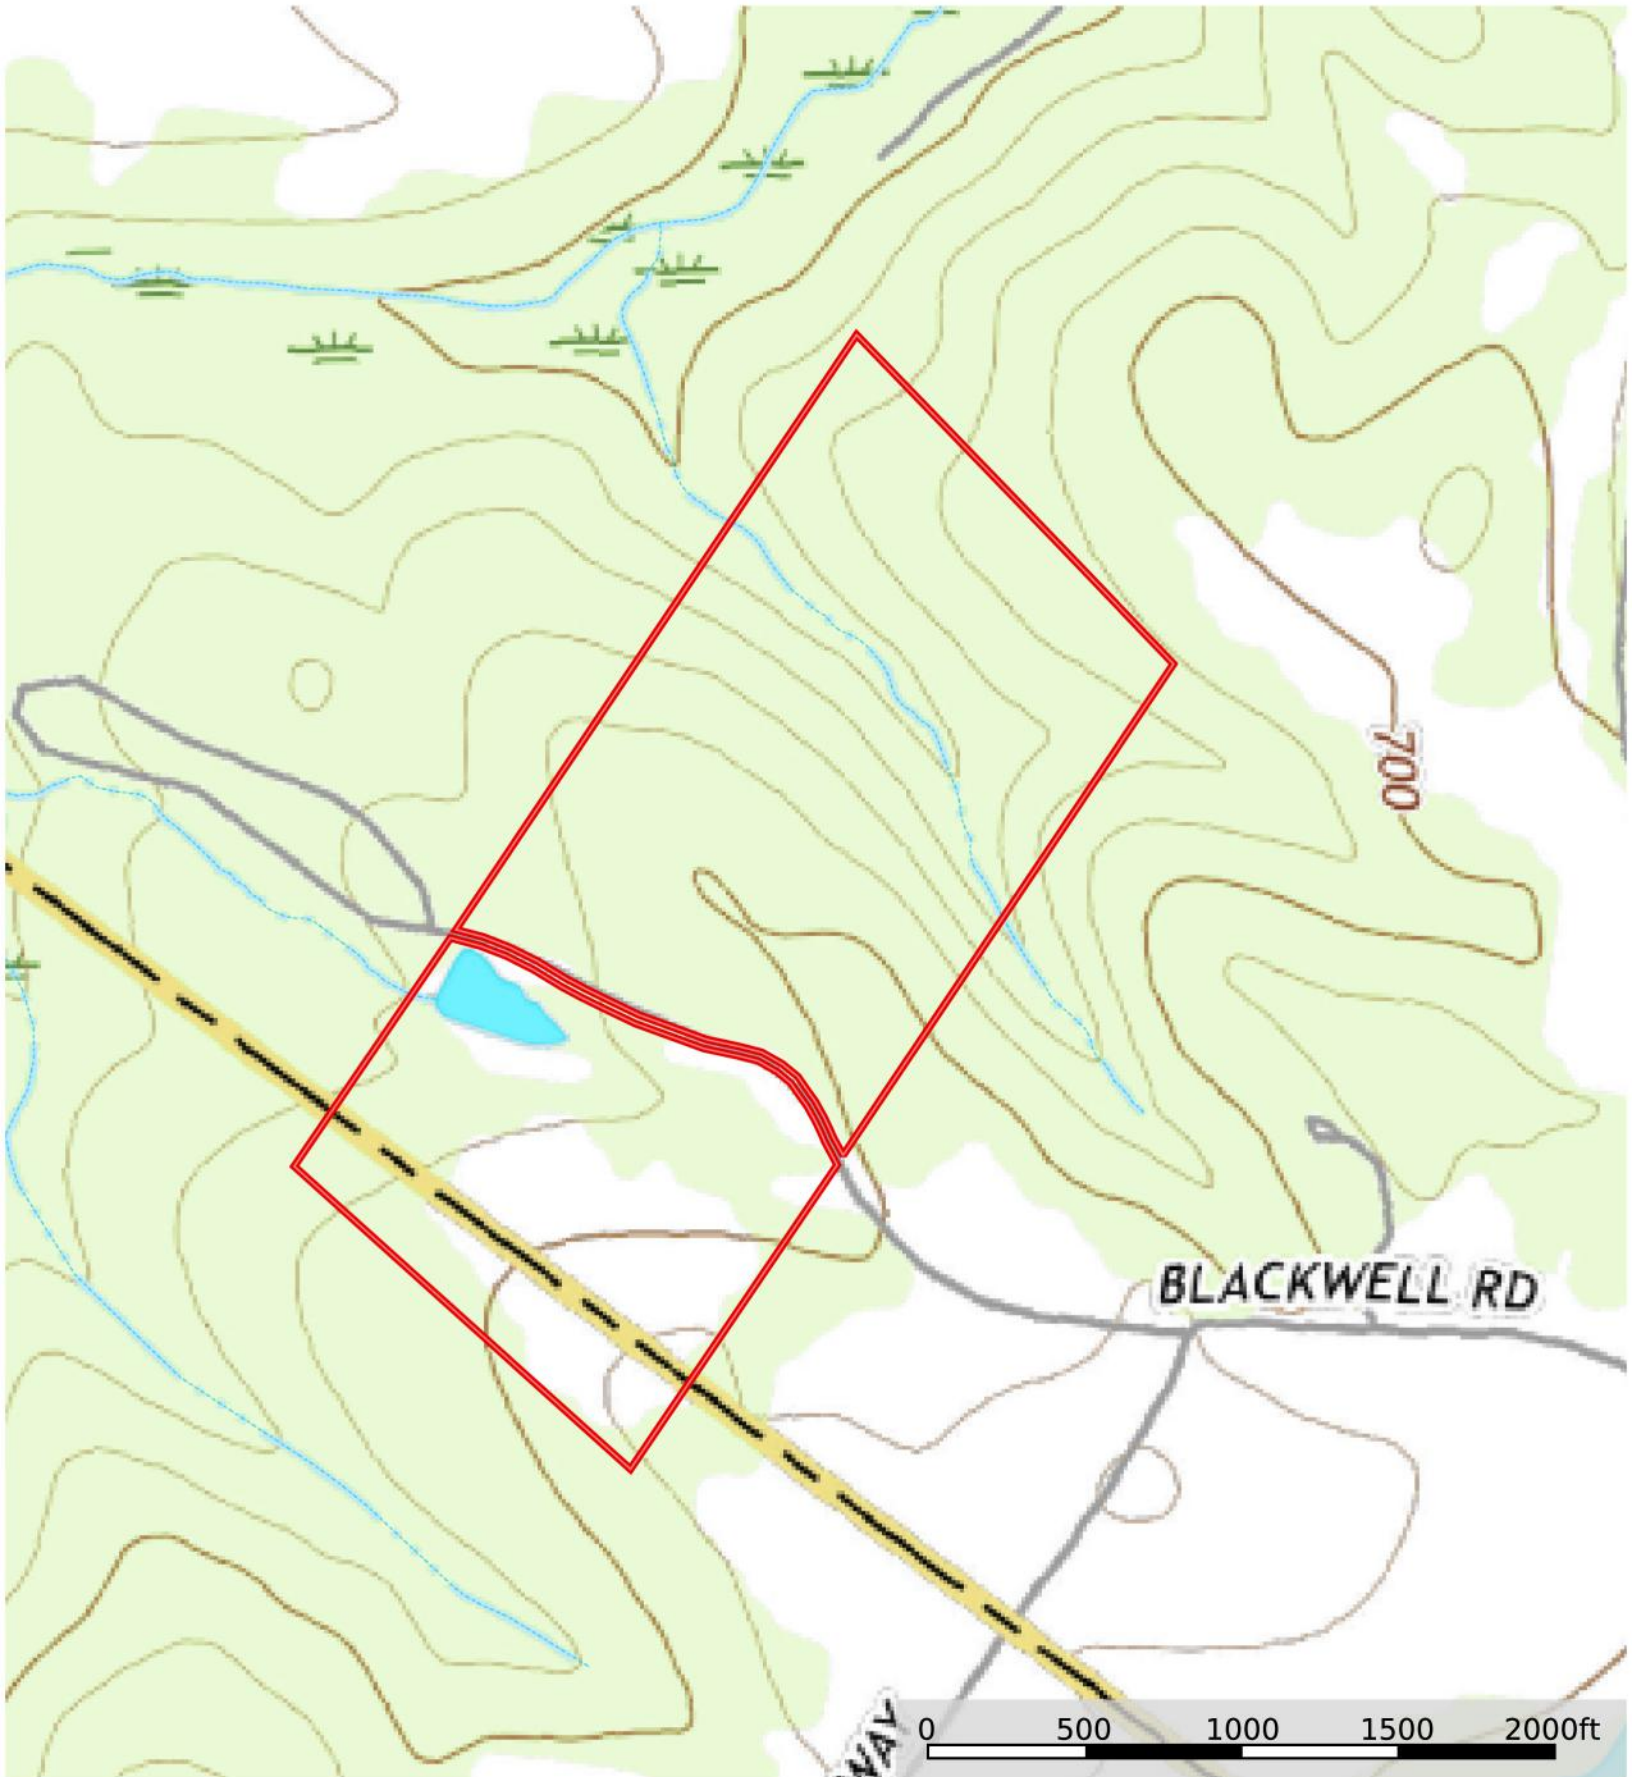

1330 Blackwell Road ~ Topography Map

Morgan County, Georgia, 100.77 AC +/-

-  Boundary
-  Stream, Intermittent
-  River/Creek
-  Water Body