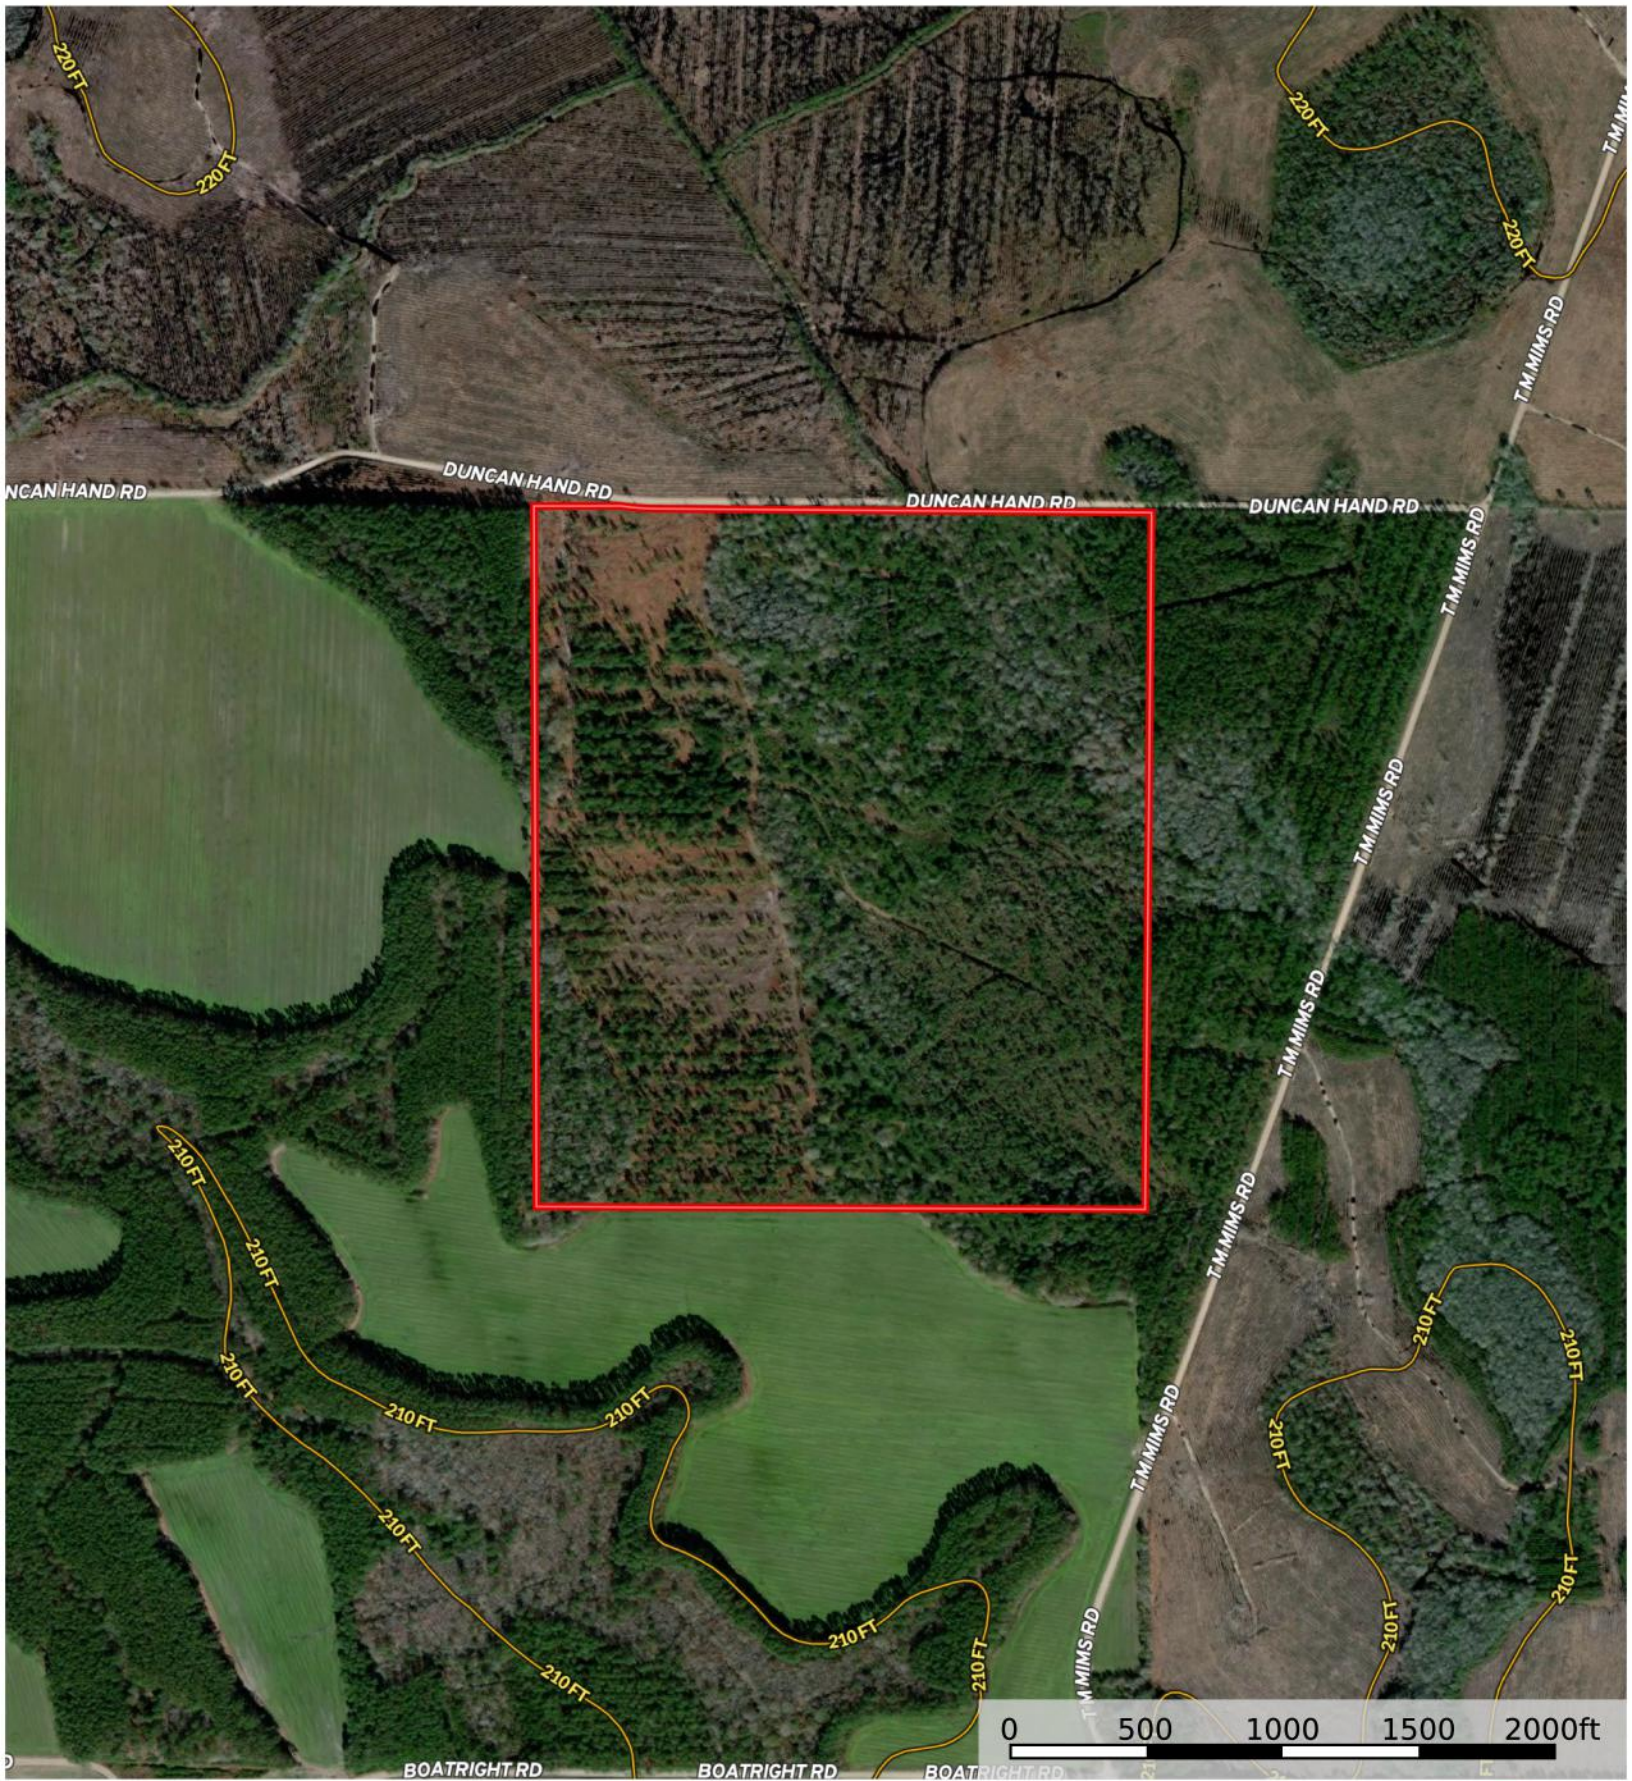

# Duncan Hand Road - Contour Lines Map

Jeff Davis County, Georgia, 135 AC +/-

 Boundary