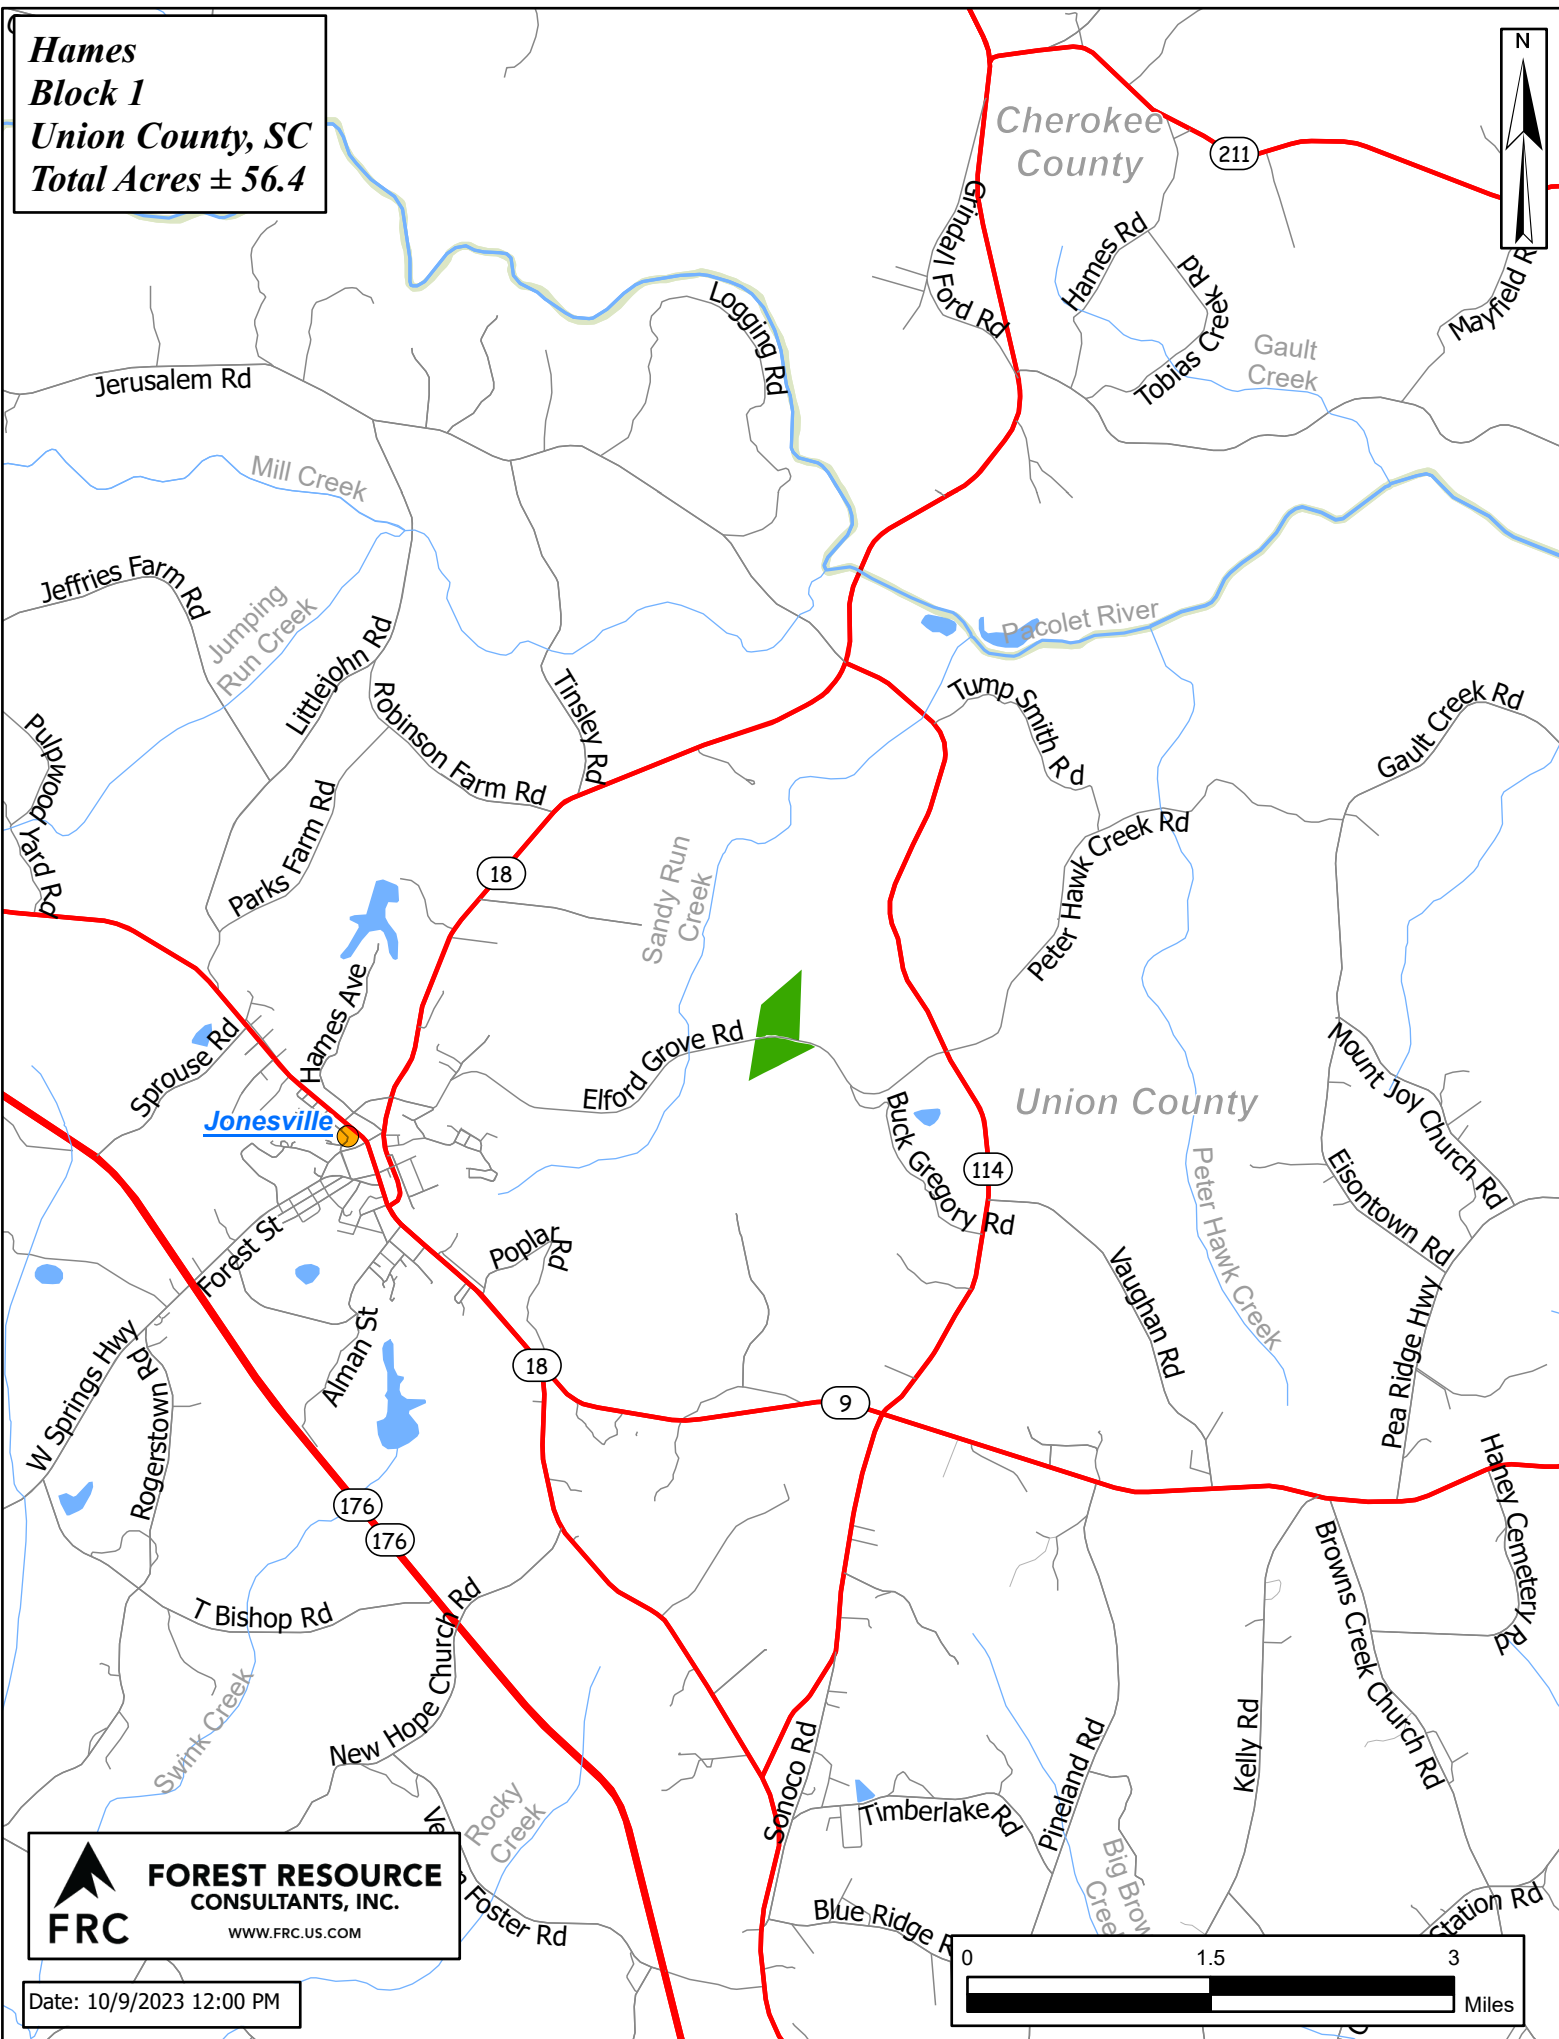

**Hames
Block 1
Union County, SC
Total Acres ± 56.4**

 **FOREST RESOURCE
CONSULTANTS, INC.**
WWW.FRC.US.COM

Date: 10/9/2023 12:00 PM