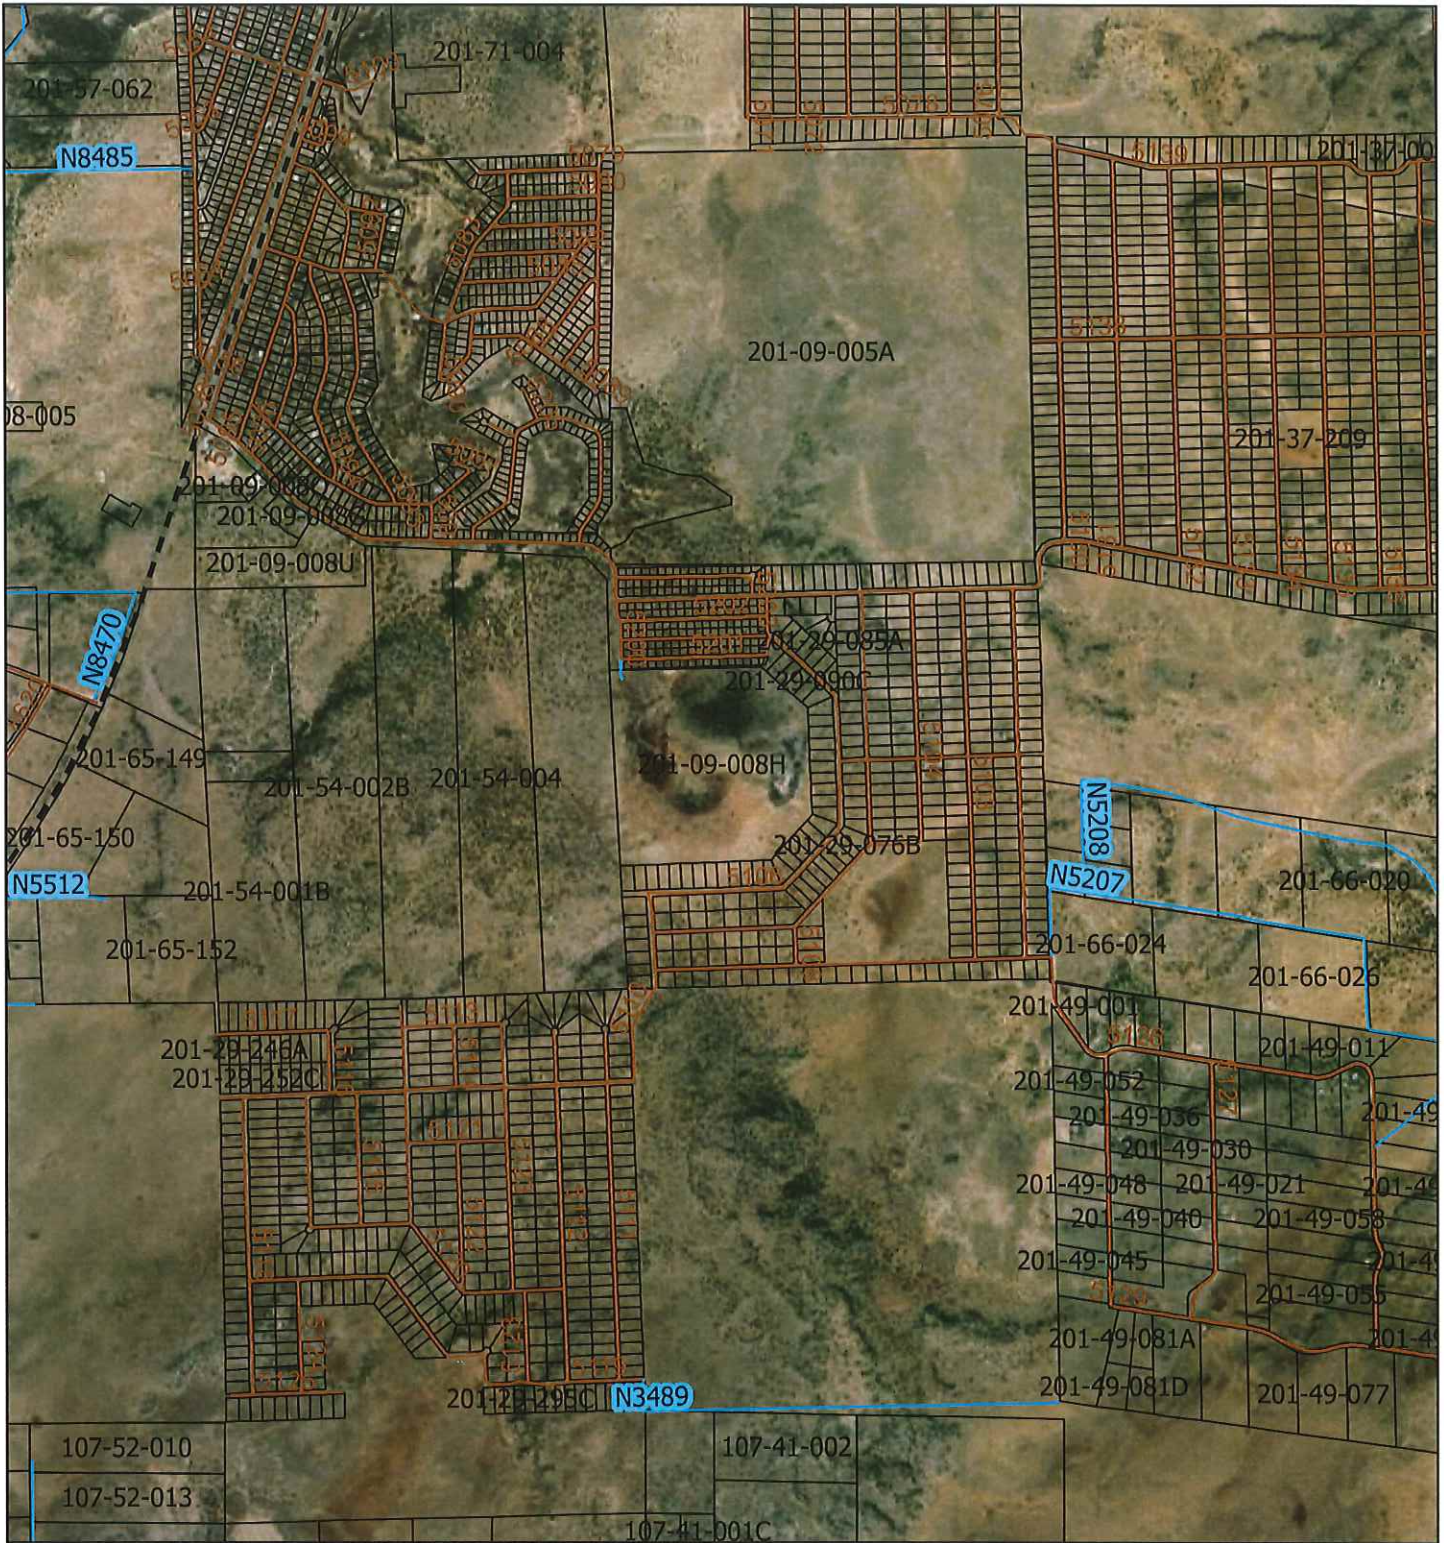

Apache County Map

11/3/2020, 8:59:58 AM

1:36,112

- County Roads
- Parcels
- N Roads
- Passable
- - - Highways
- Supervisor Districts
- Travis Simshauser
- Apache County

Bureau of Land Management, Esri, HERE, Garmin, INCREMENT P, USGS, METI/NASA, EPA, USDA

Apache County Map

11/3/2020, 8:59:34 AM

1:36,112

— County Roads □ Parcels

N Roads
 — Passable
 - - - Highways

Supervisor Districts
 □ Travis Simshauser
 □ Apache County

USDA FSA, GeoEye, Maxar