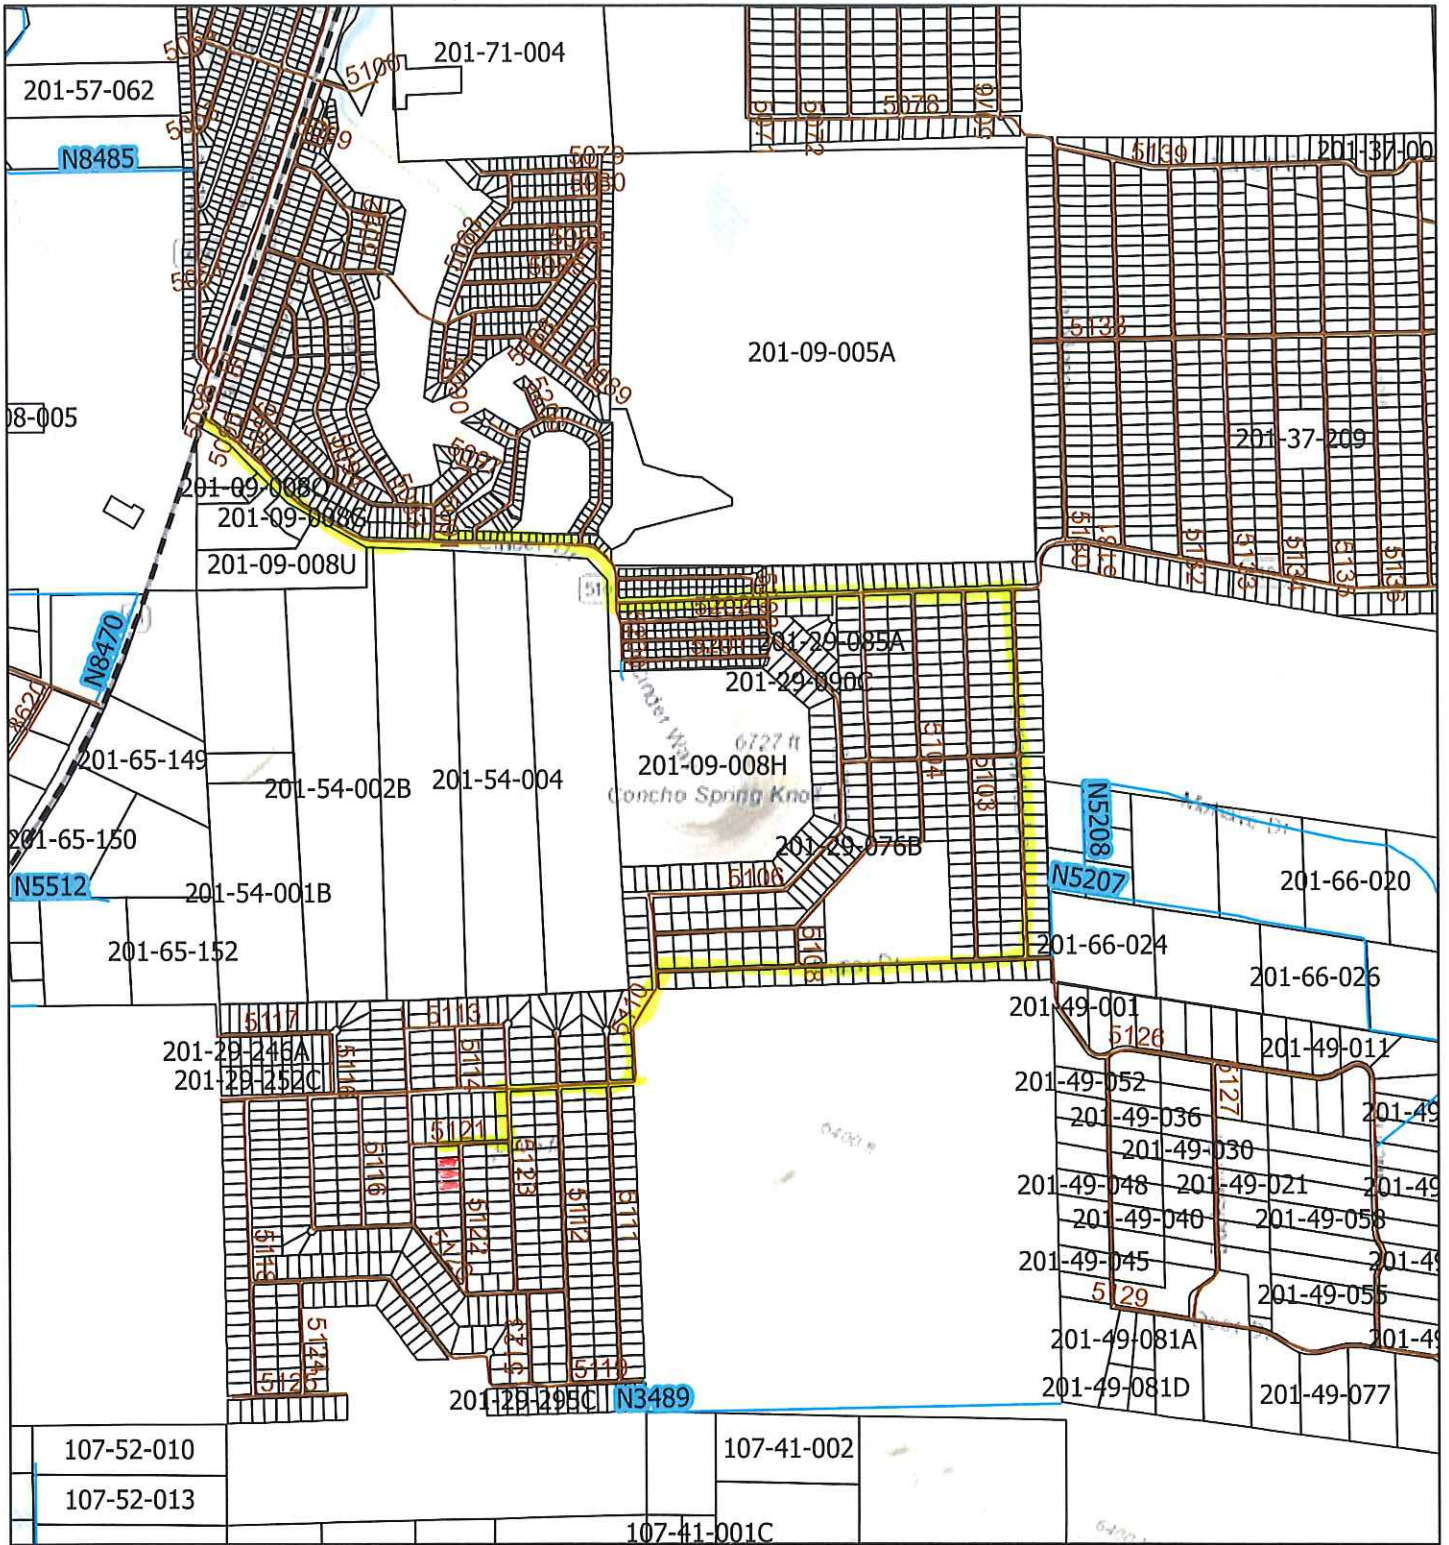

Apache County Map

11/3/2020, 8:59:58 AM

1:36,112

- County Roads
- Parcels
- N Roads
- Passable
- - - Highways
- Supervisor Districts
- Travis Simshauser
- Apache County

Bureau of Land Management, Esri, HERE, Garmin, INCREMENT P, USGS, METI/NASA, EPA, USDA

Apache County Map

11/3/2020, 8:59:34 AM

1:36,112

— County Roads □ Parcels

N Roads
 — Passable
 - - - Highways

Supervisor Districts
 □ Travis Simshauser
 □ Apache County

USDA FSA, GeoEye, Maxar