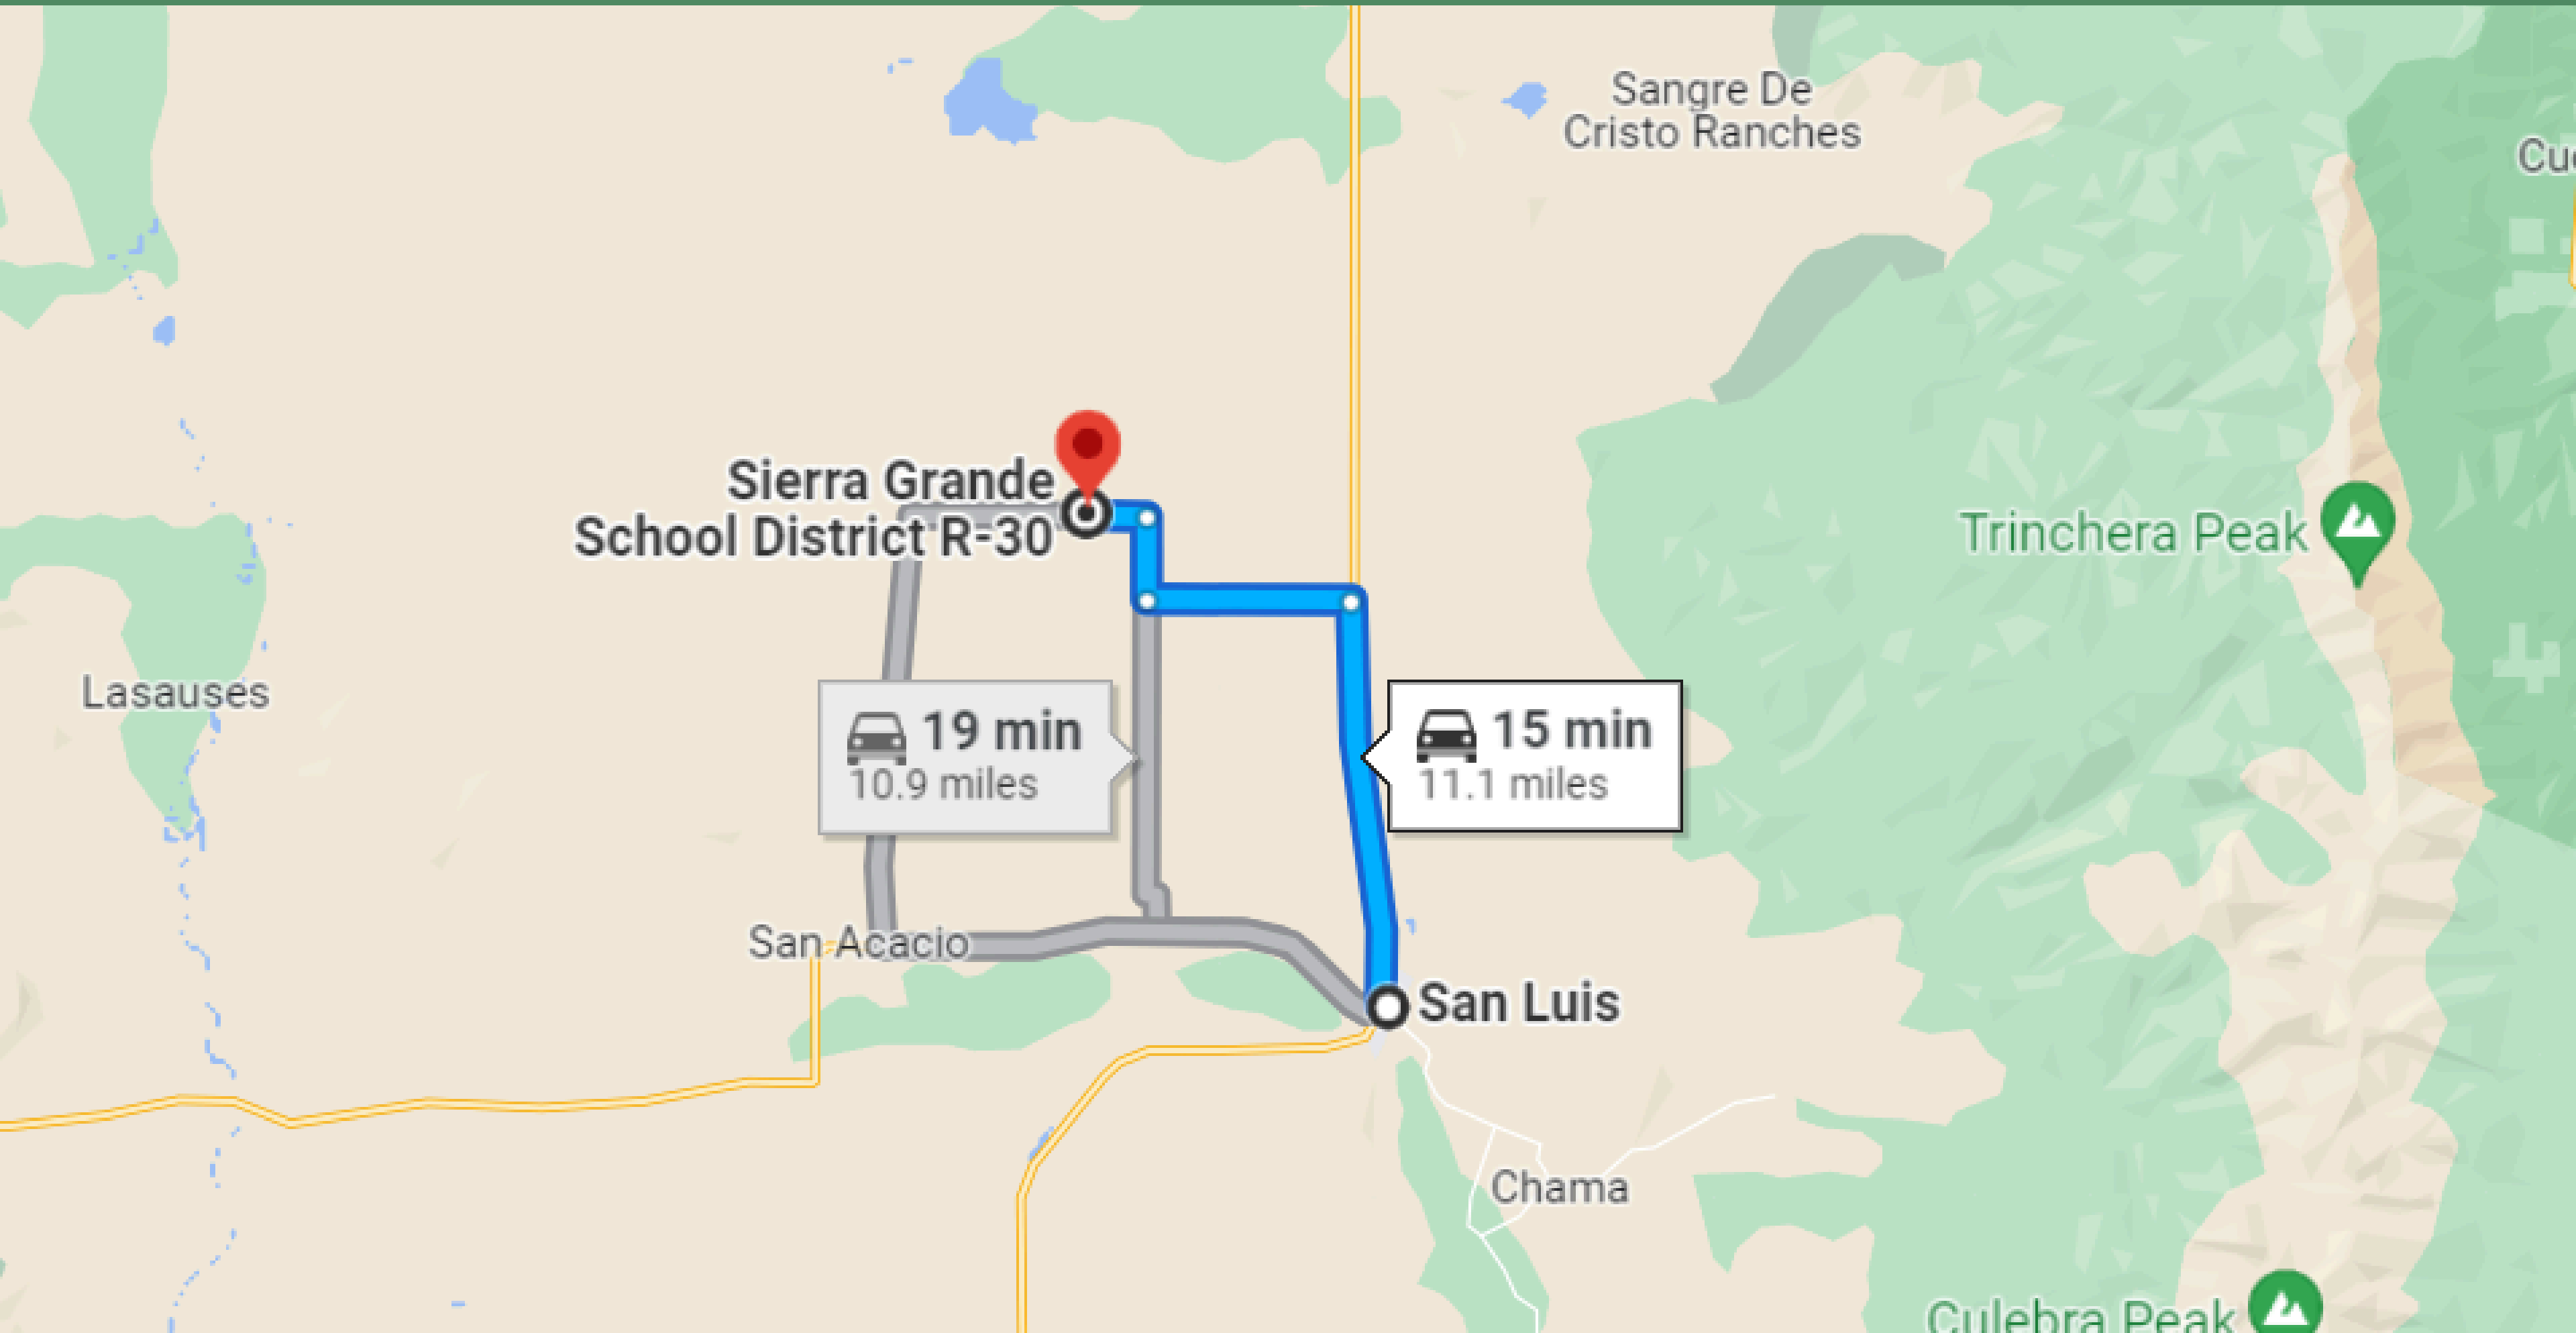

# 3.5 HRS DRIVE TO DENVER

# 15-MINUTE DRIVE TO SAN LUIS TOWN

# 19-MINUTE DRIVE TO FORT GARLAND TOWN