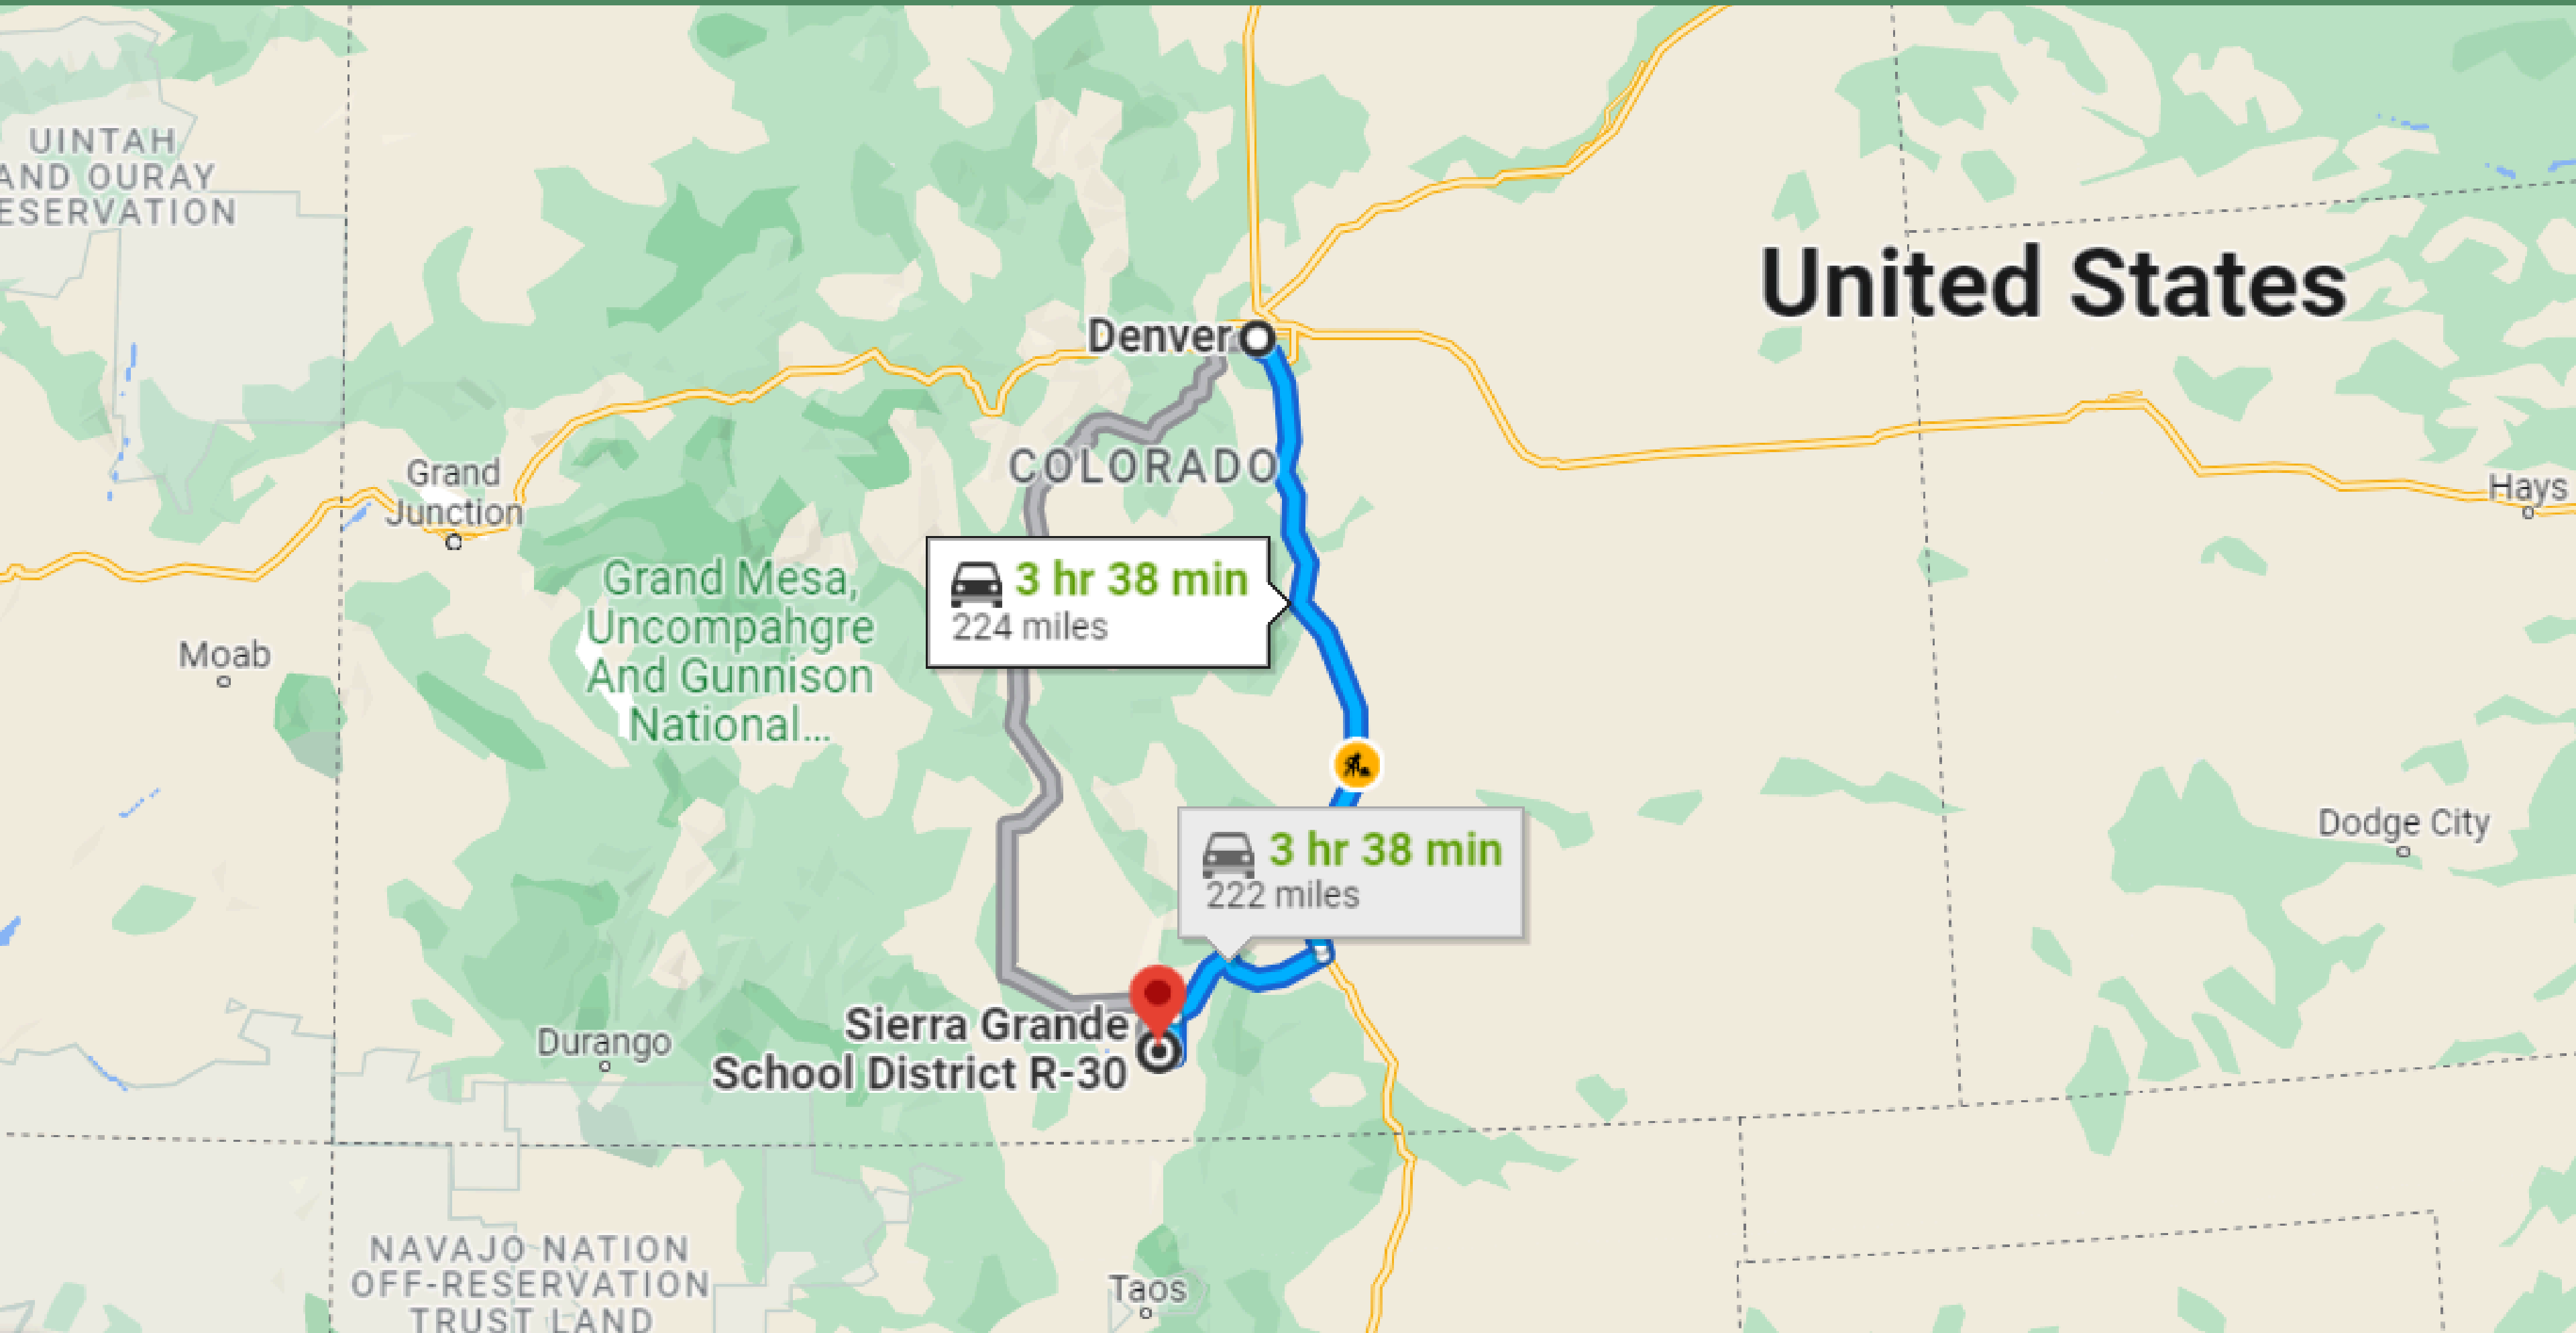

# 3.5 HRS DRIVE TO DENVER

# 15-MINUTE DRIVE TO SAN LUIS TOWN

# 19-MINUTE DRIVE TO FORT GARLAND TOWN