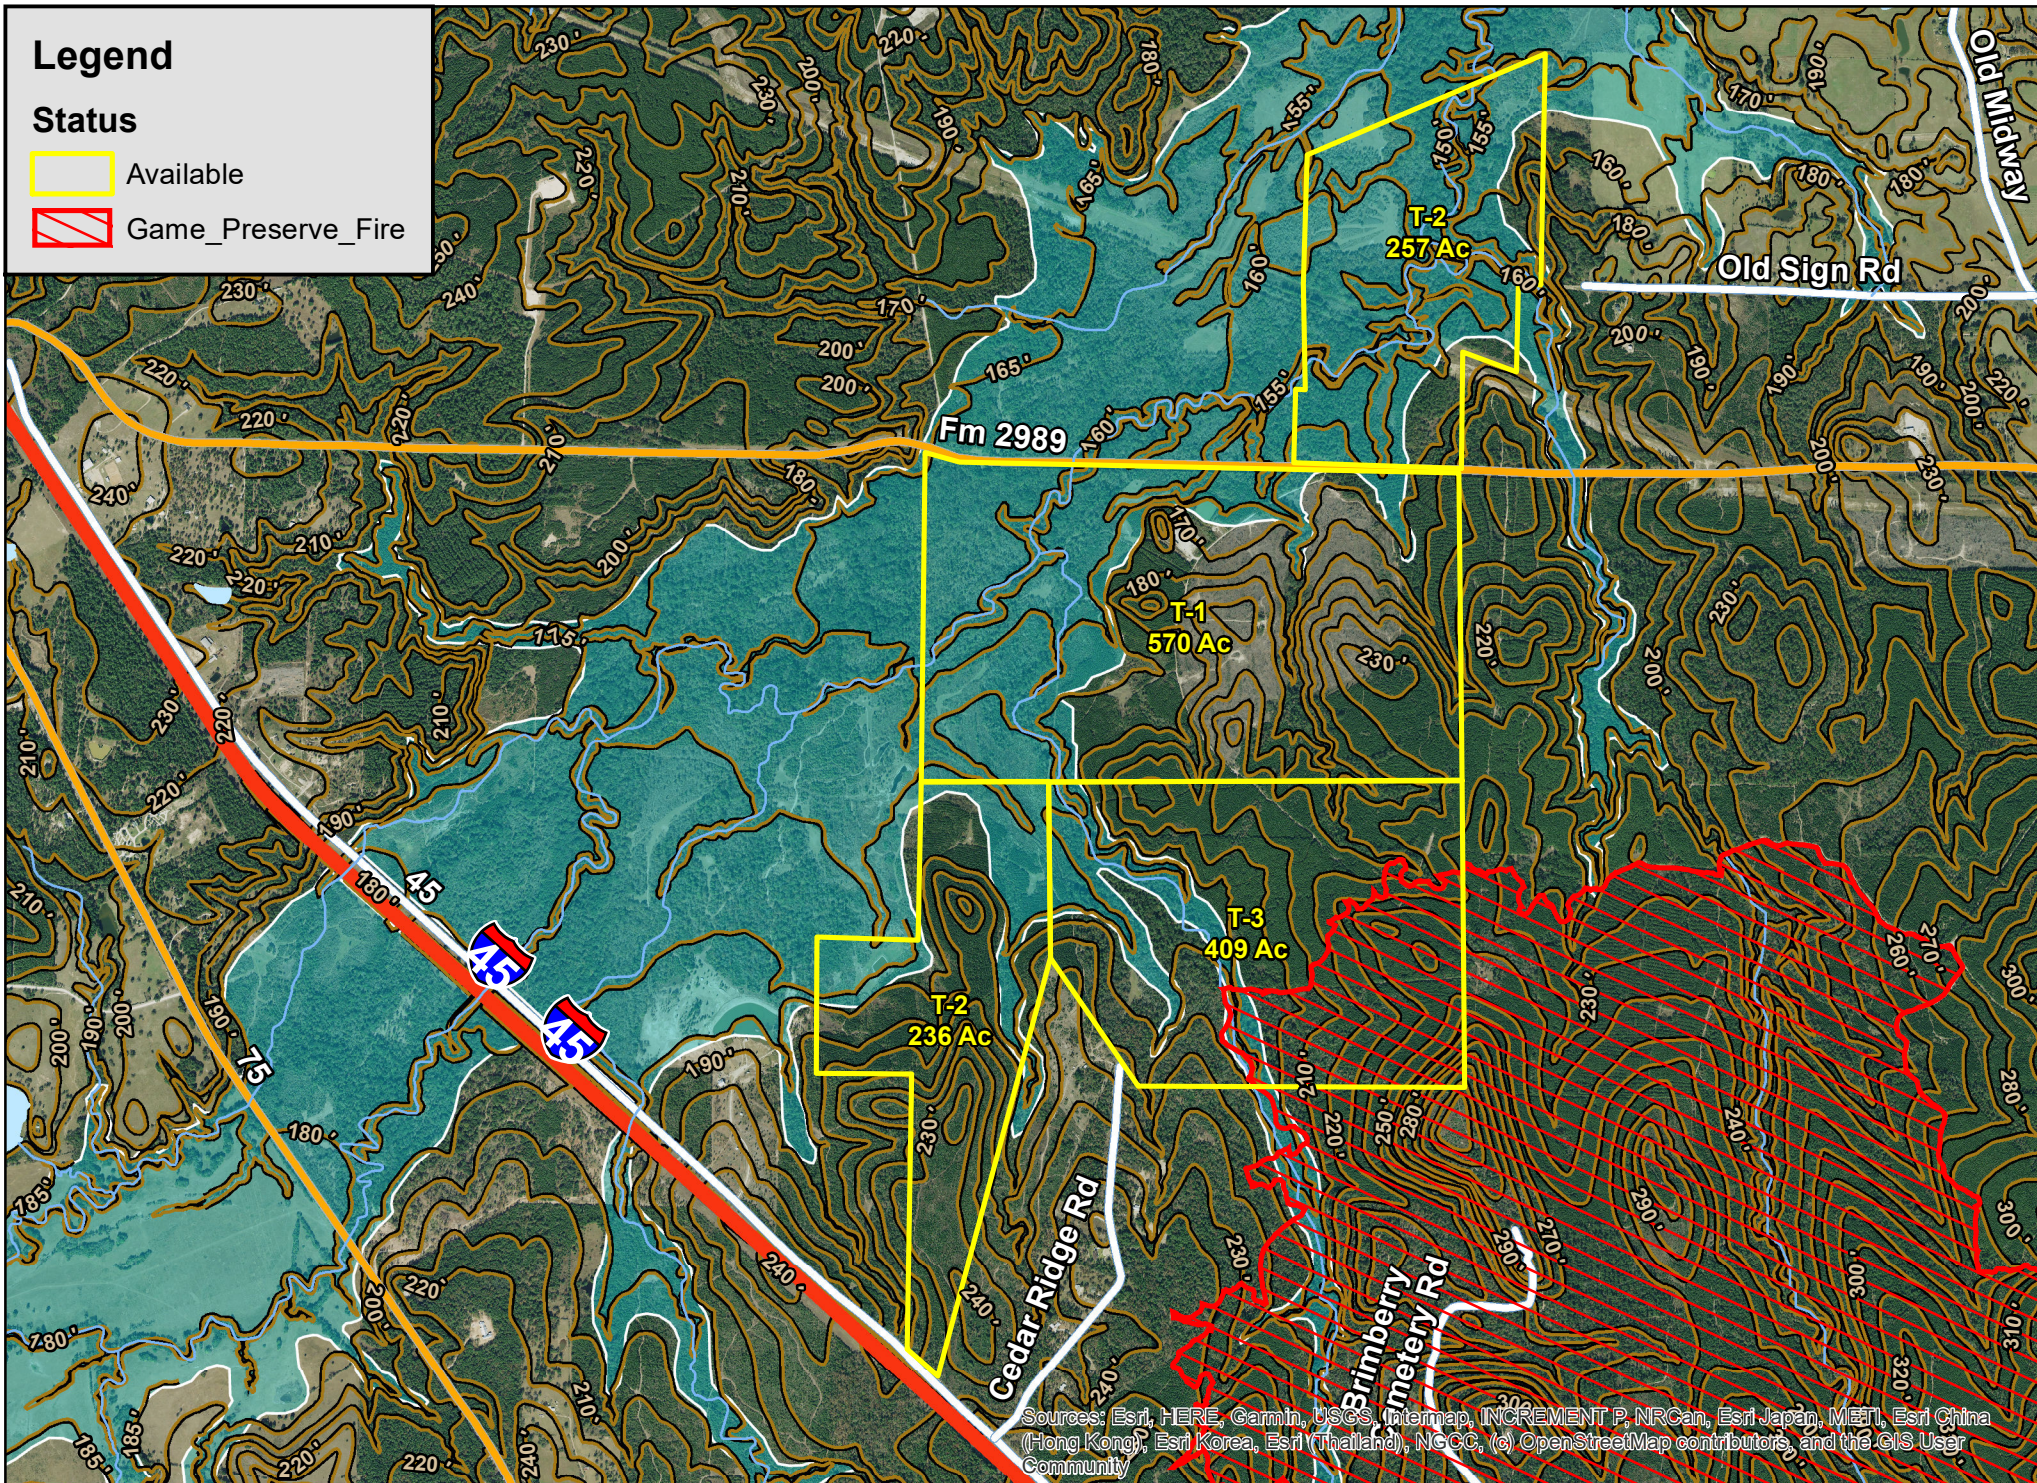

Legend

Status

-  Available
-  Game_Preserve_Fire

Sources: Esri, HERE, Garmin, USGS, Intermap, INCREMENT P, NRCan, Esri Japan, METI, Esri China (Hong Kong), Esri Korea, Esri (Thailand), NGCC, (c) OpenStreetMap contributors, and the GIS User Community

409 Acres | Cedar Ridge Rd. | Walker County, Texas

For illustration purposes only.