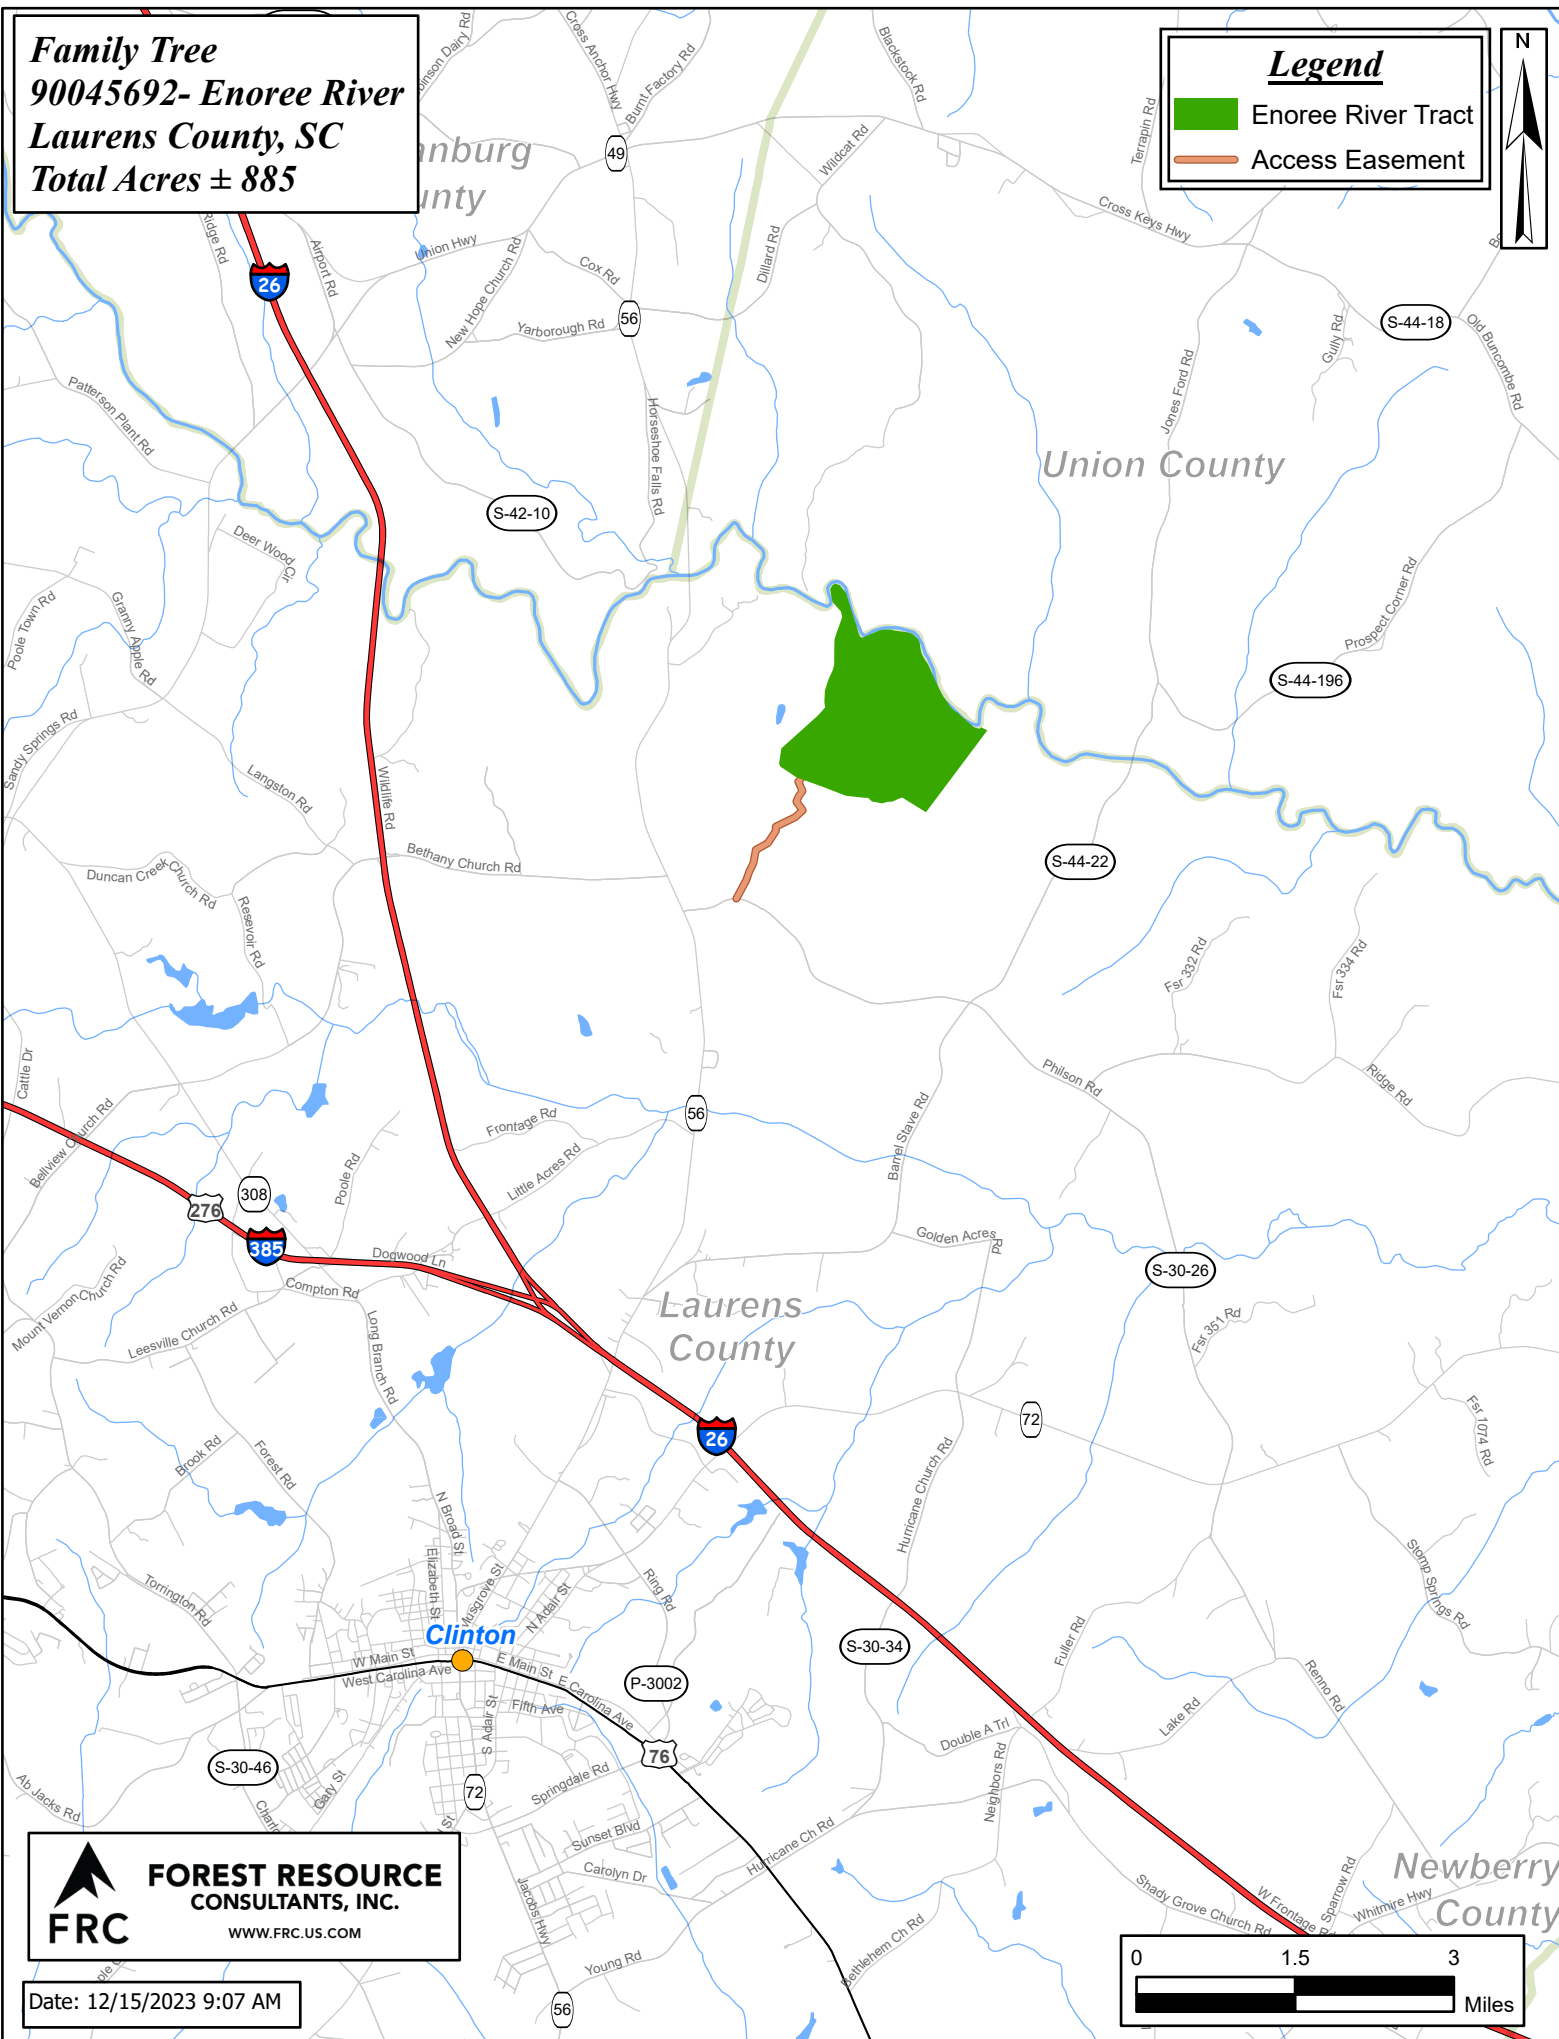

Family Tree
90045692- Enoree River
Laurens County, SC
Total Acres ± 885

Legend

-  Enoree River Tract
-  Access Easement

 **FOREST RESOURCE CONSULTANTS, INC.**
WWW.FRC.US.COM

Date: 12/15/2023 9:07 AM