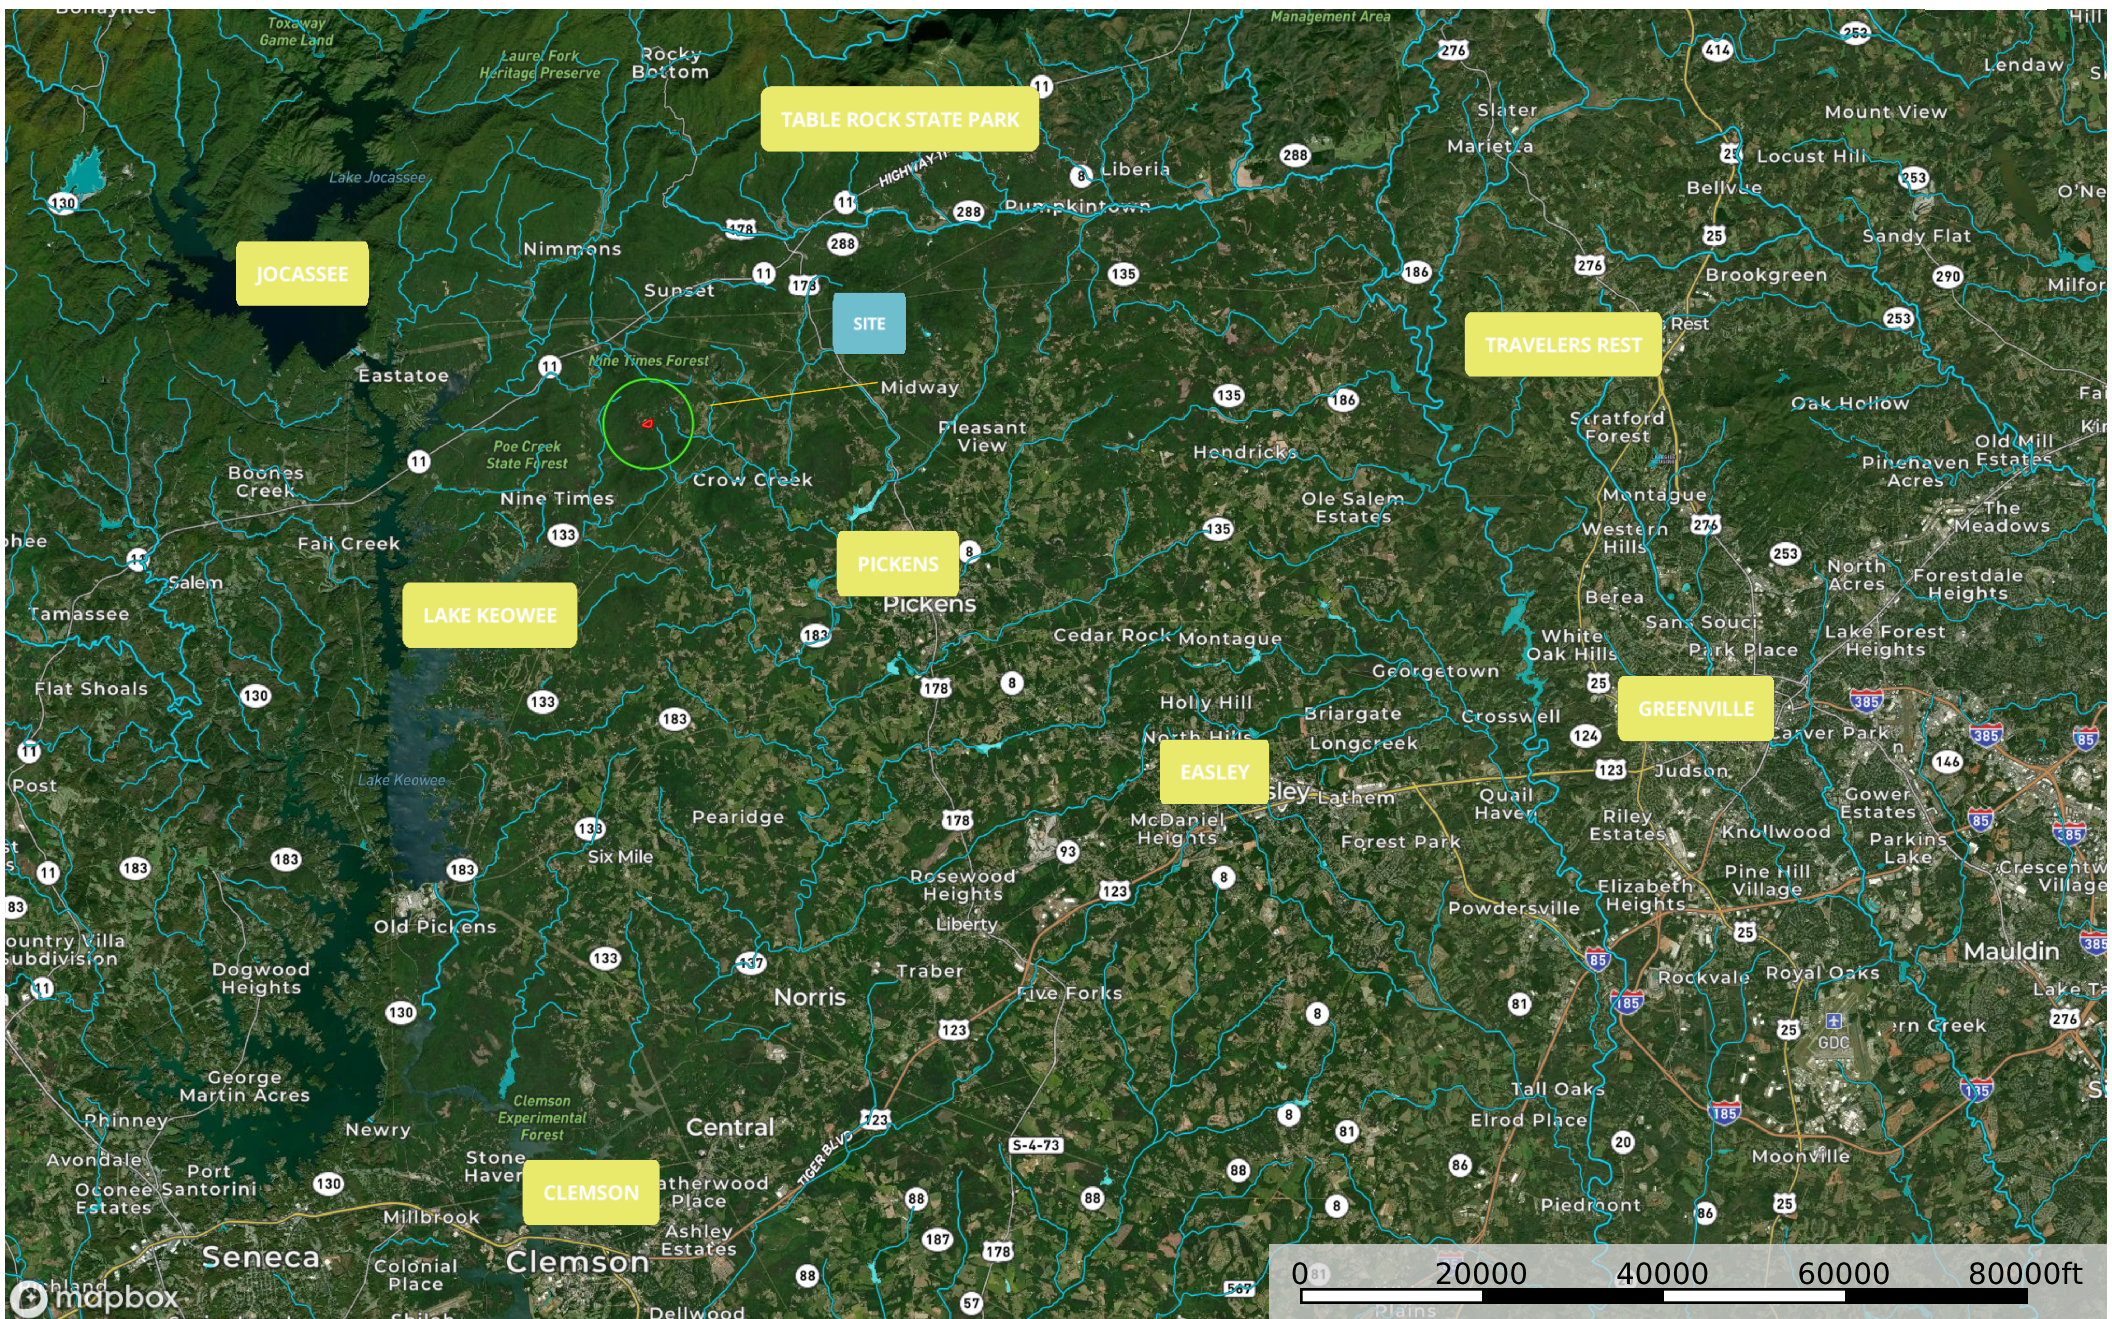

# Sandy Springs Ct

South Carolina, AC +/-

- Direction
- Boundary
- Pivot
- Stream, Intermittent
- River/Creek
- Water Body