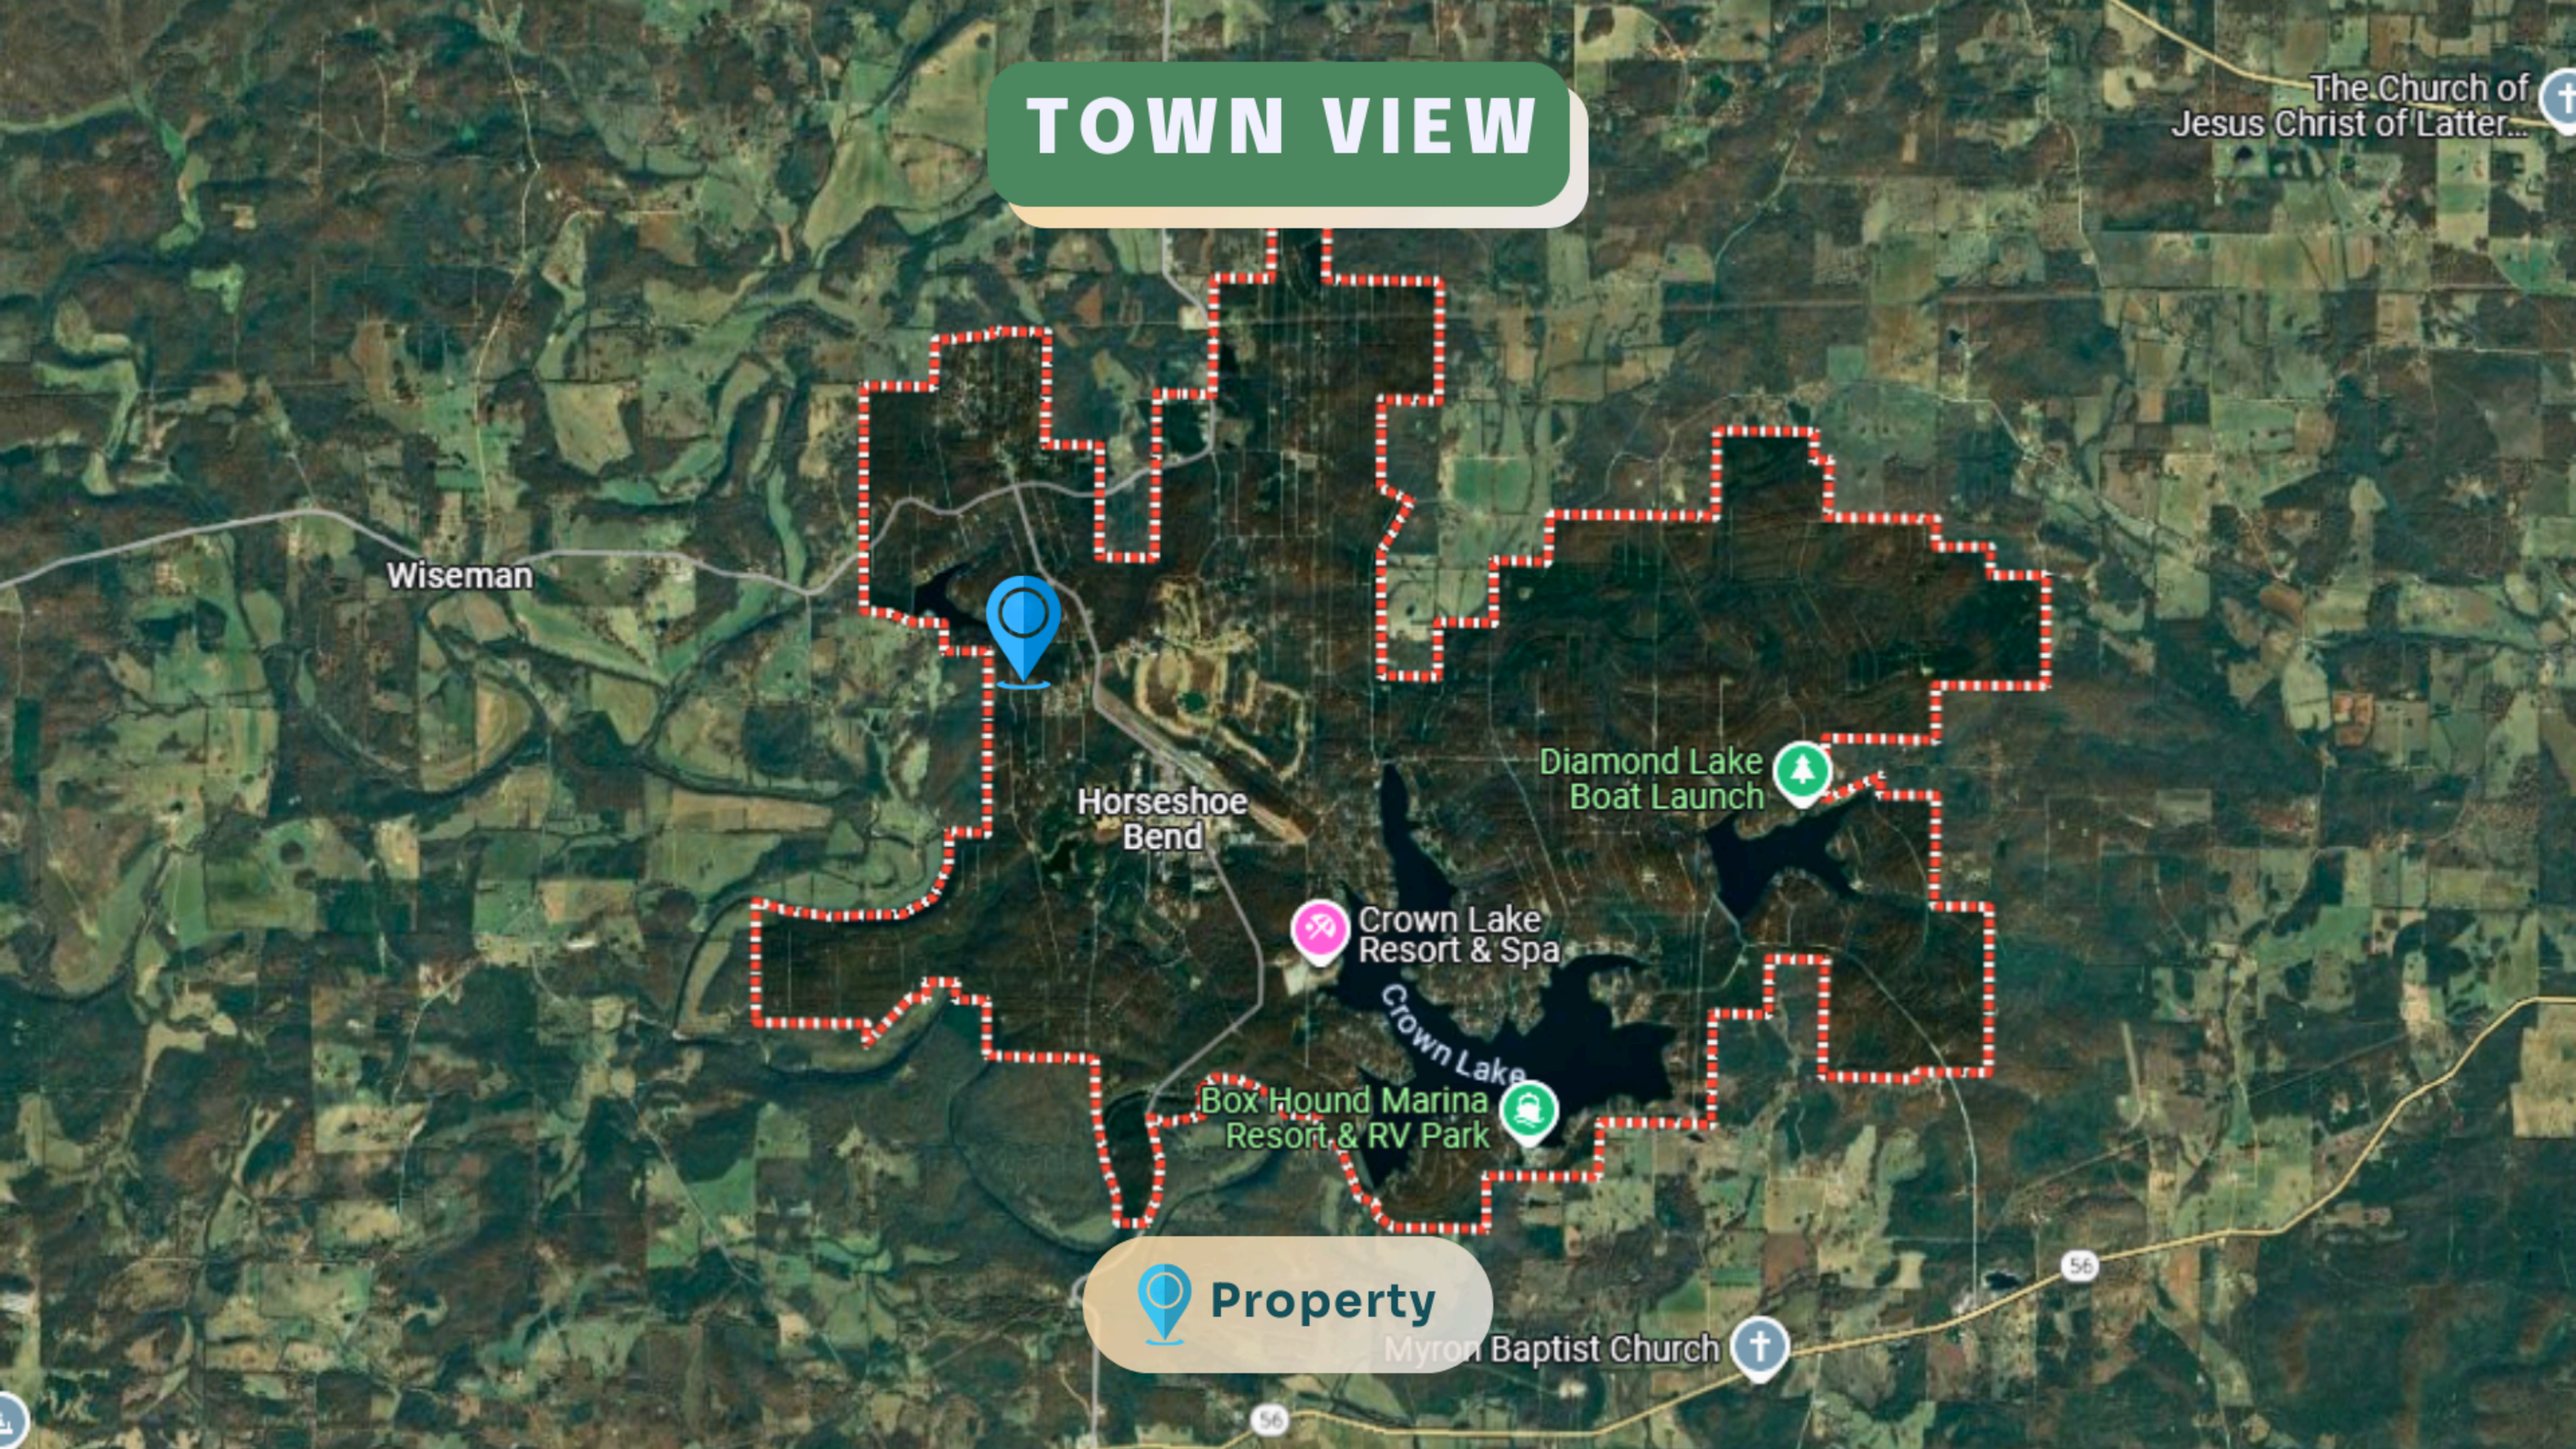

TOWN VIEW

The Church of Jesus Christ of Latter...

Wiseman

Horseshoe Bend

Diamond Lake Boat Launch

Crown Lake Resort & Spa

Box Hound Marina Resort & RV Park

Crown Lake

 **Property**

Myron Baptist Church

COUNTY VIEW

 **Property**

KEY ACCESS ROUTES

The  property is located on Colonial Ct, with convenient access via Cardinal Road, US 412, US 167, and E Arkansas 56, making it highly accessible.

ROAD ACCESS TO THE PROPERTY

- 0.7 miles to the right is the property.
- The road is in cement paved.

DRIVING DIRECTIONS

Head north on 3rd St, turn right onto Commerce St, then left onto AR-289 N. After 0.5 miles, turn left onto S Manor Dr, then right onto S Twin Lakes Dr. Continue 0.3 miles, then turn right. The  property is on the right.