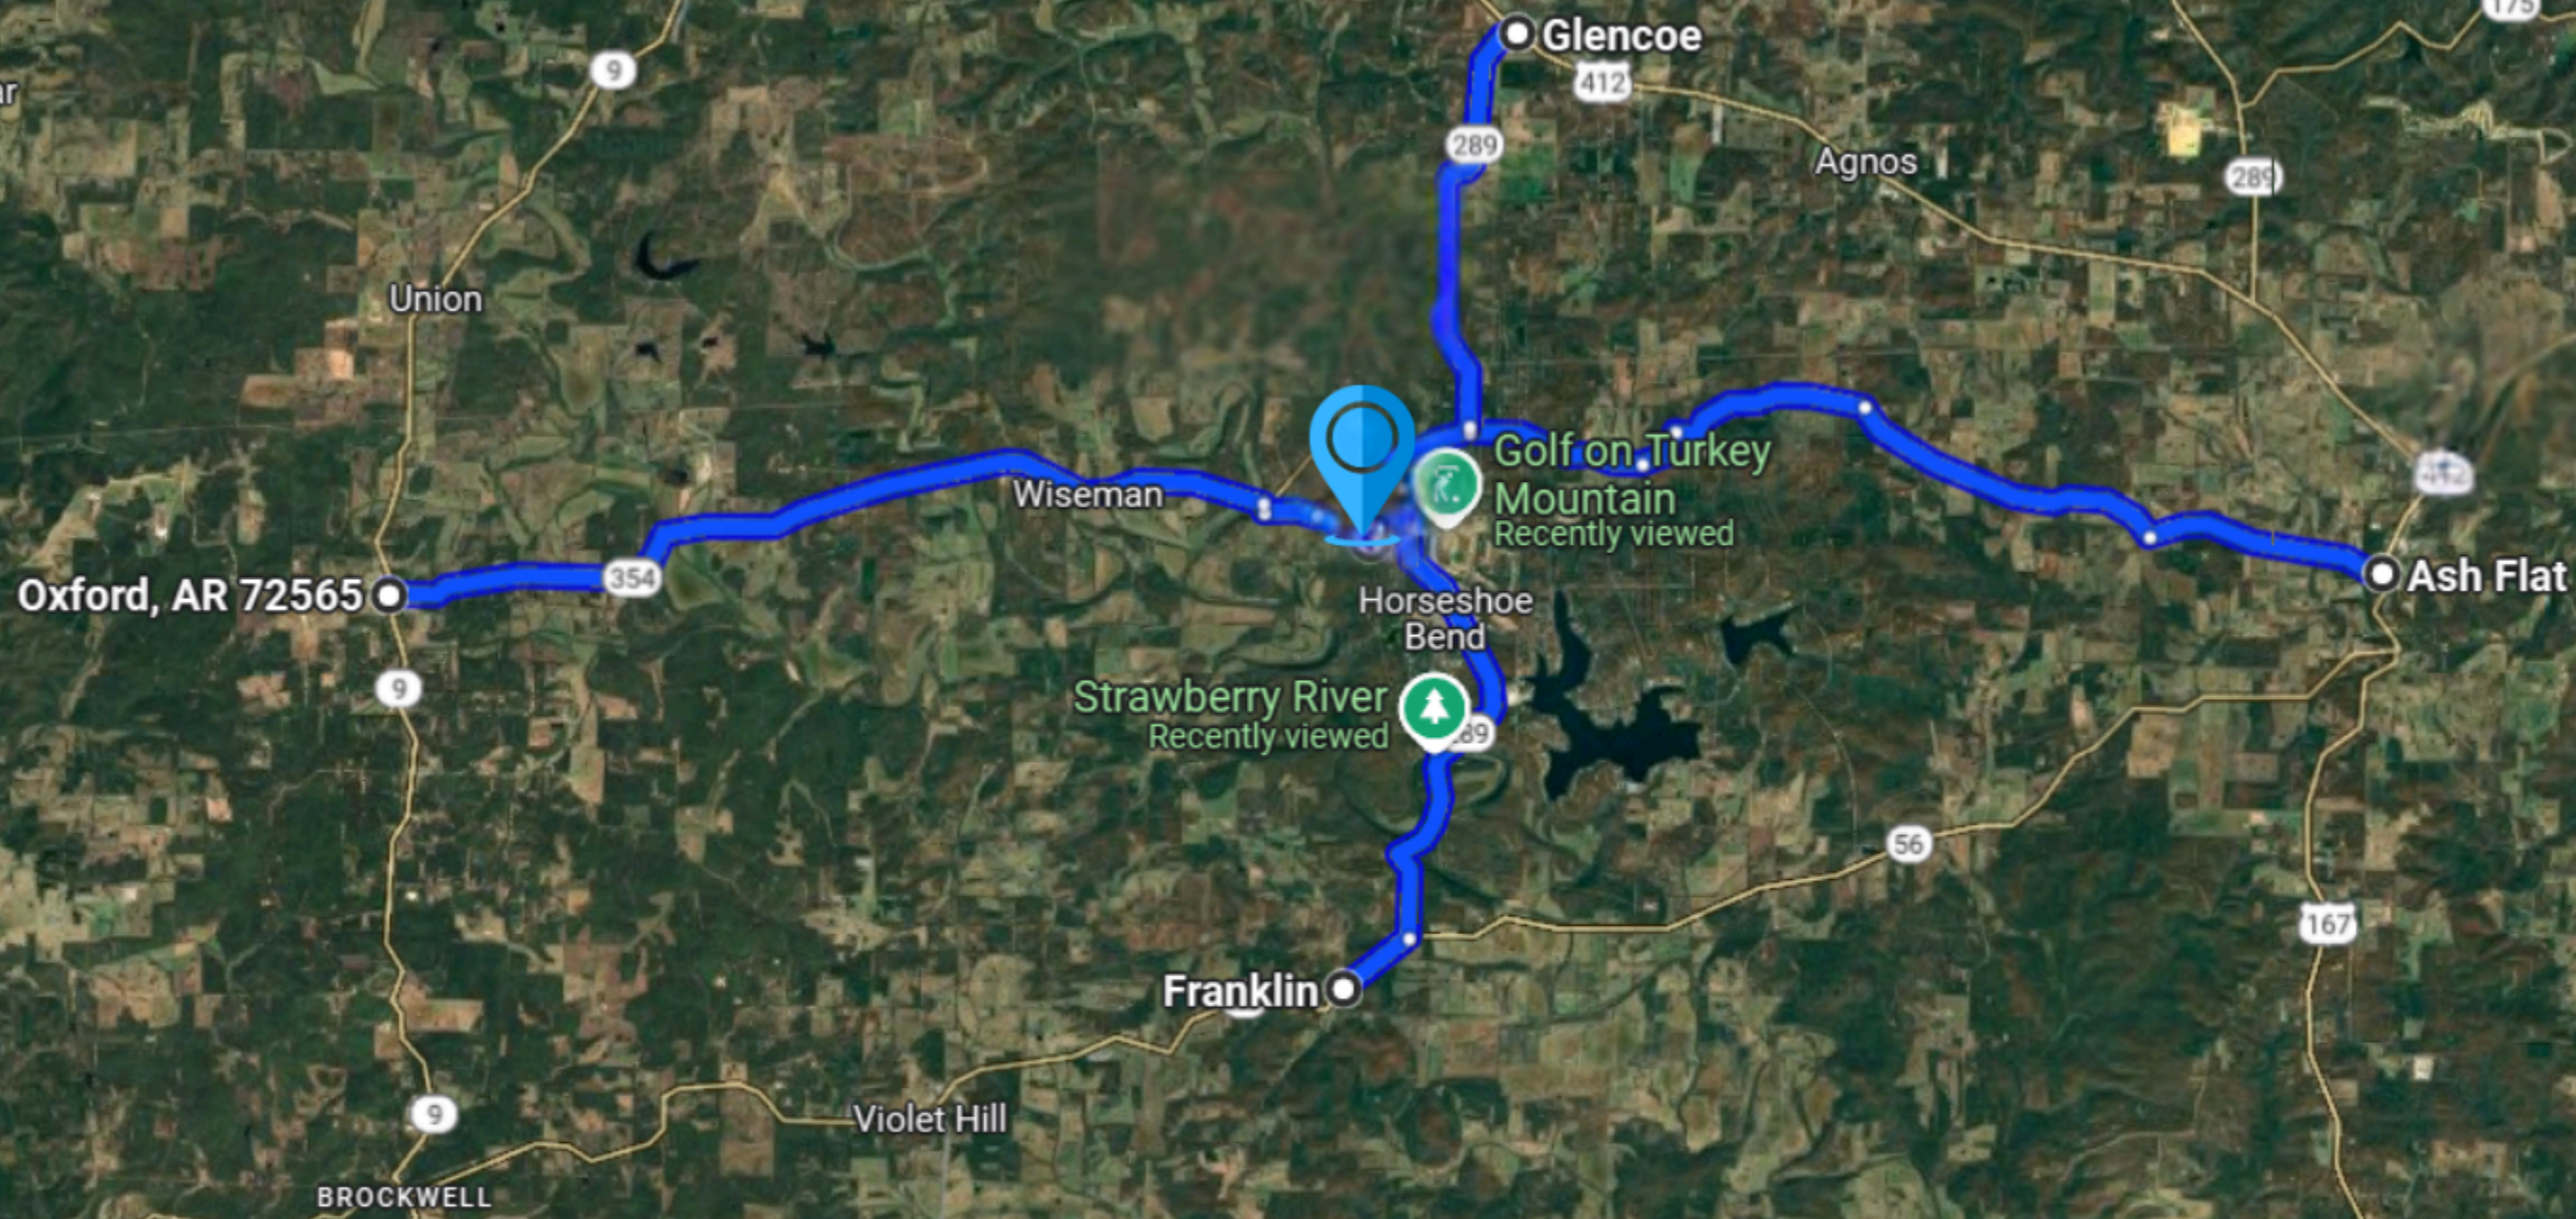

TOWN VIEW

The Church of Jesus Christ of Latter...

Wiseman

Horseshoe Bend

Diamond Lake Boat Launch

Crown Lake Resort & Spa

Box Hound Marina Resort & RV Park

Crown Lake

 **Property**

Myron Baptist Church

COUNTY VIEW

 **Property**

KEY ACCESS ROUTES

The  property is located on Colonial Ct, with convenient access via Cardinal Road, US 412, US 167, and E Arkansas 56, making it highly accessible.

ROAD ACCESS TO THE PROPERTY

- 0.7 miles to the right is the property.
- The road is in cement paved.

DRIVING DIRECTIONS

Head north on 3rd St, turn right onto Commerce St, then left onto AR-289 N. After 0.5 miles, turn left onto S Manor Dr, then right onto S Twin Lakes Dr. Continue 0.3 miles, then turn right. The  property is on the right.