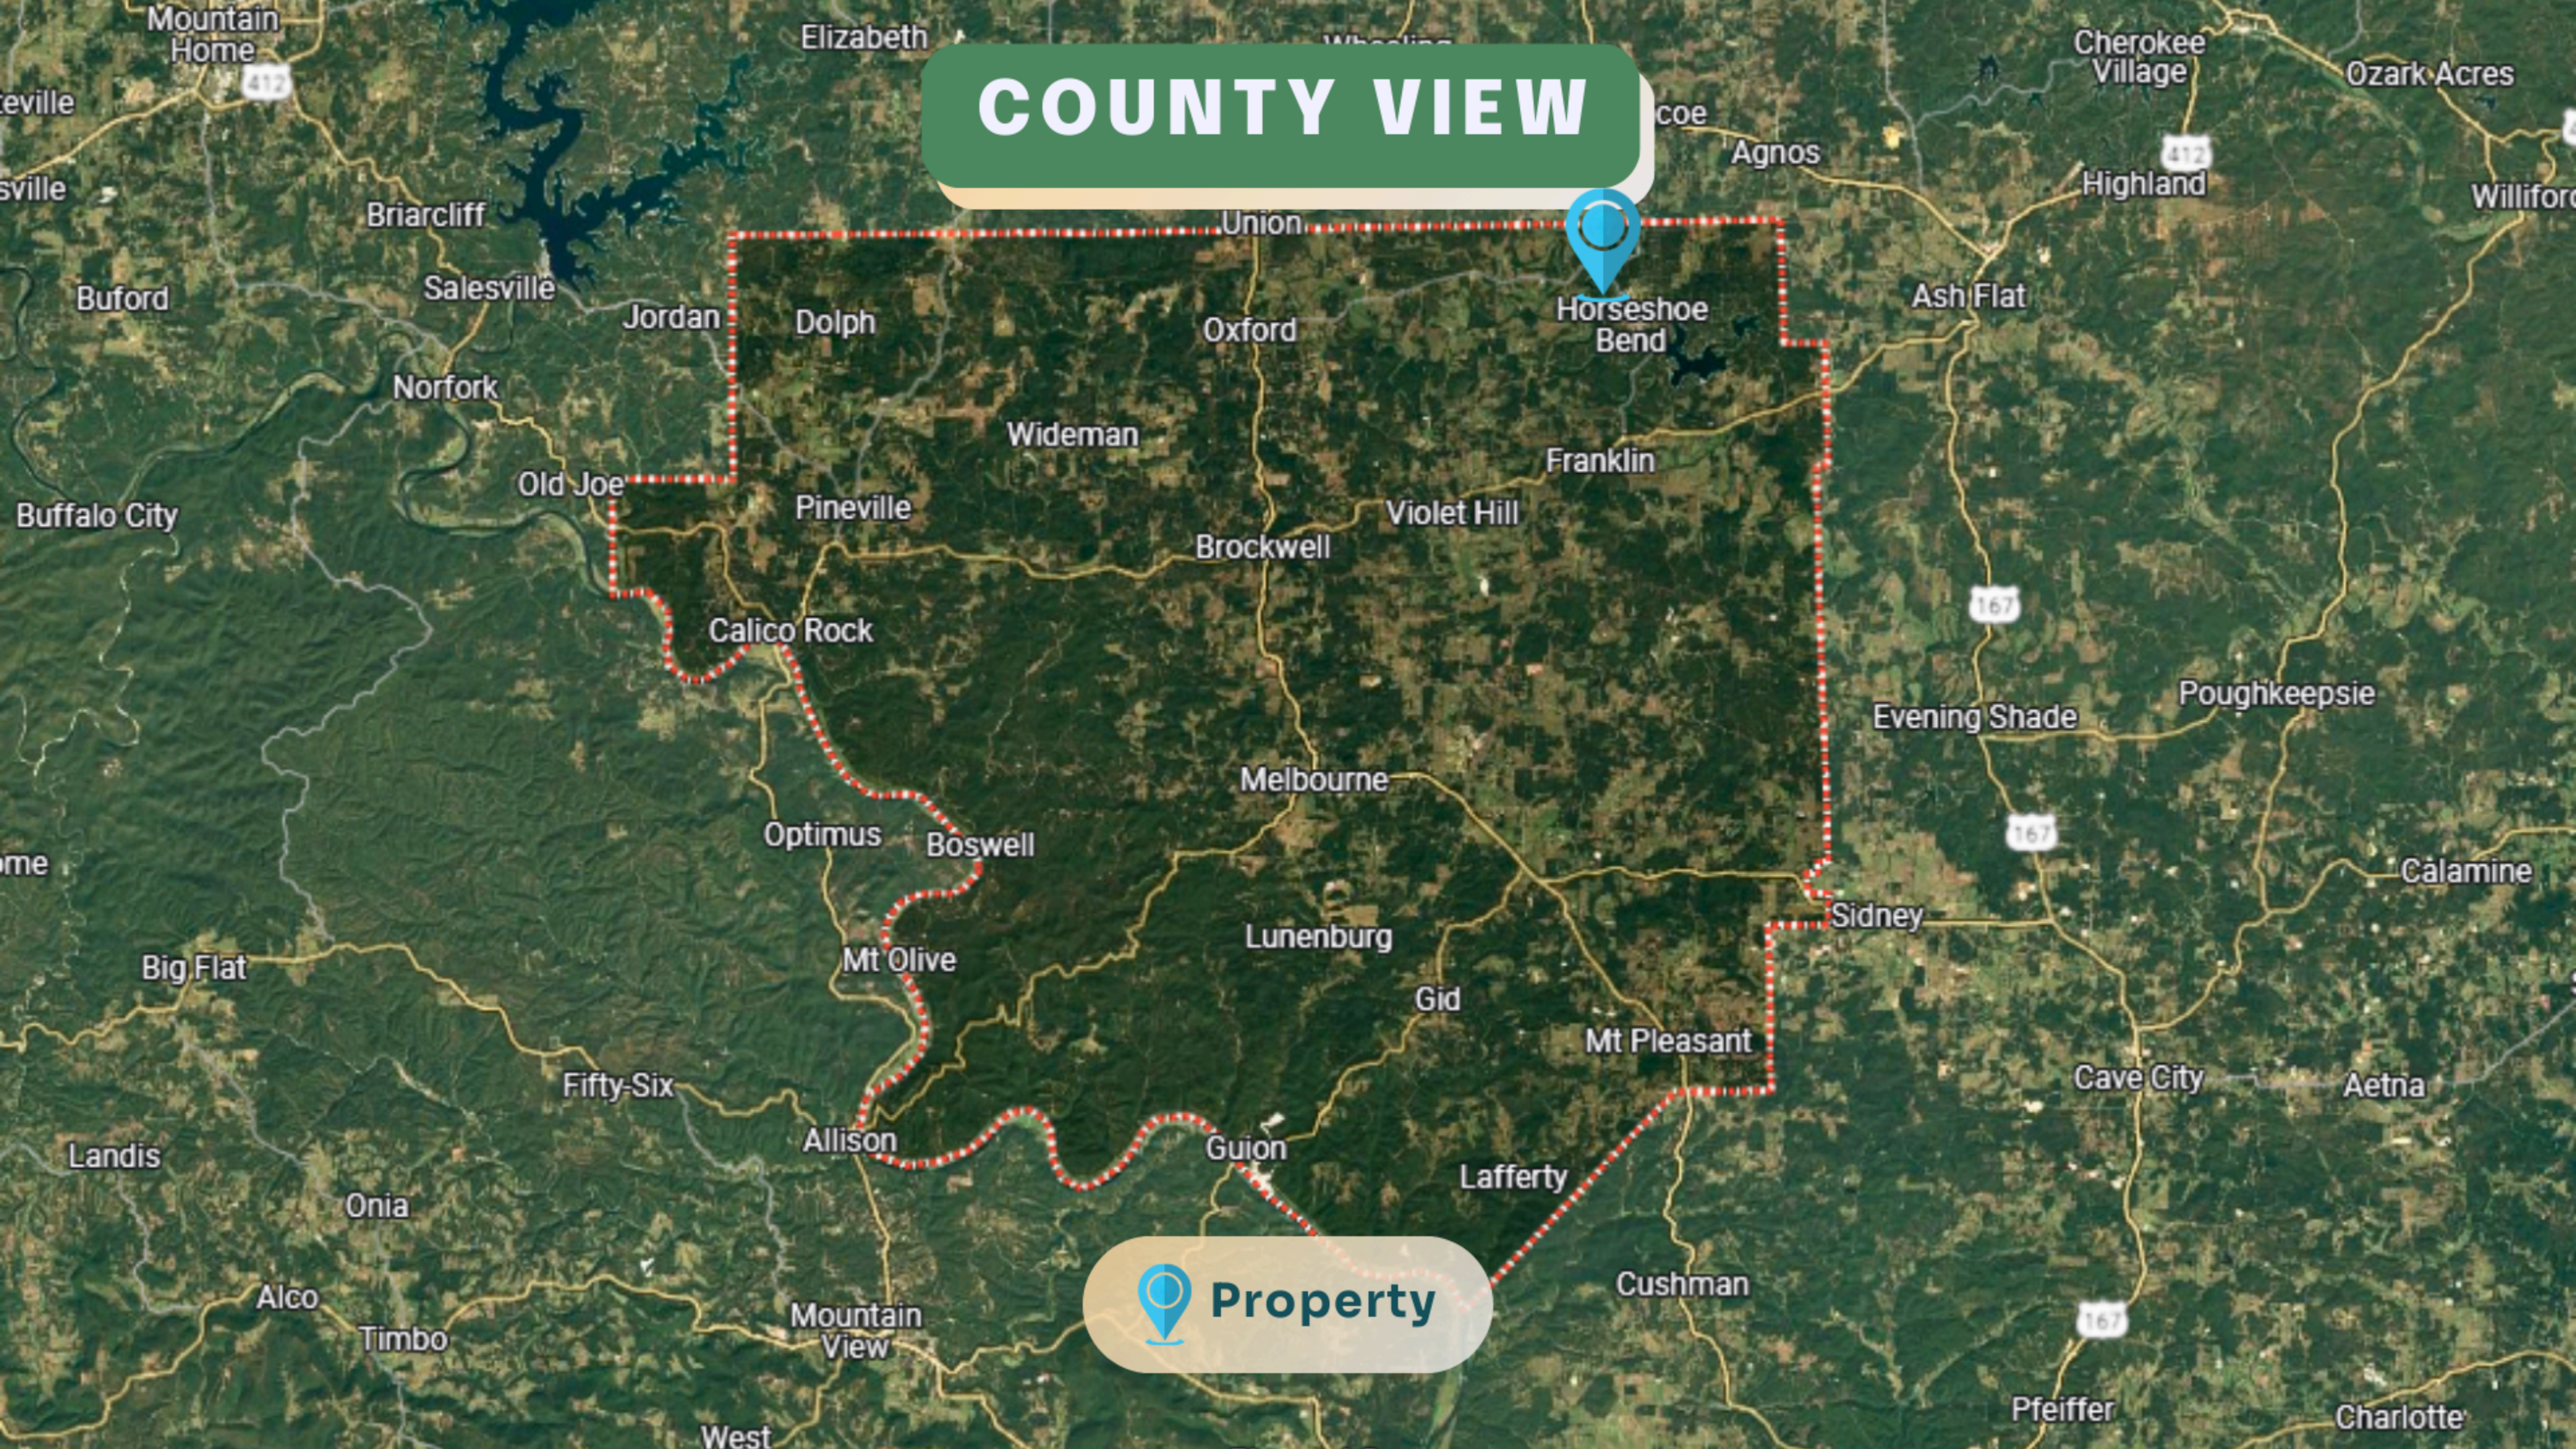

TOWN VIEW

The Church of Jesus Christ of Latter...

Wiseman

Horseshoe Bend

Diamond Lake Boat Launch

Crown Lake Resort & Spa

Box Hound Marina Resort & RV Park

Crown Lake

 **Property**

Myron Baptist Church

COUNTY VIEW

 **Property**

KEY ACCESS ROUTES

The  property is located on Colonial Ct, with convenient access via Cardinal Road, US 412, US 167, and E Arkansas 56, making it highly accessible.

ROAD ACCESS TO THE PROPERTY

- 0.7 miles to the right is the property.
- The road is in cement paved.

DRIVING DIRECTIONS

Head north on 3rd St, turn right onto Commerce St, then left onto AR-289 N. After 0.5 miles, turn left onto S Manor Dr, then right onto S Twin Lakes Dr. Continue 0.3 miles, then turn right. The  property is on the right.