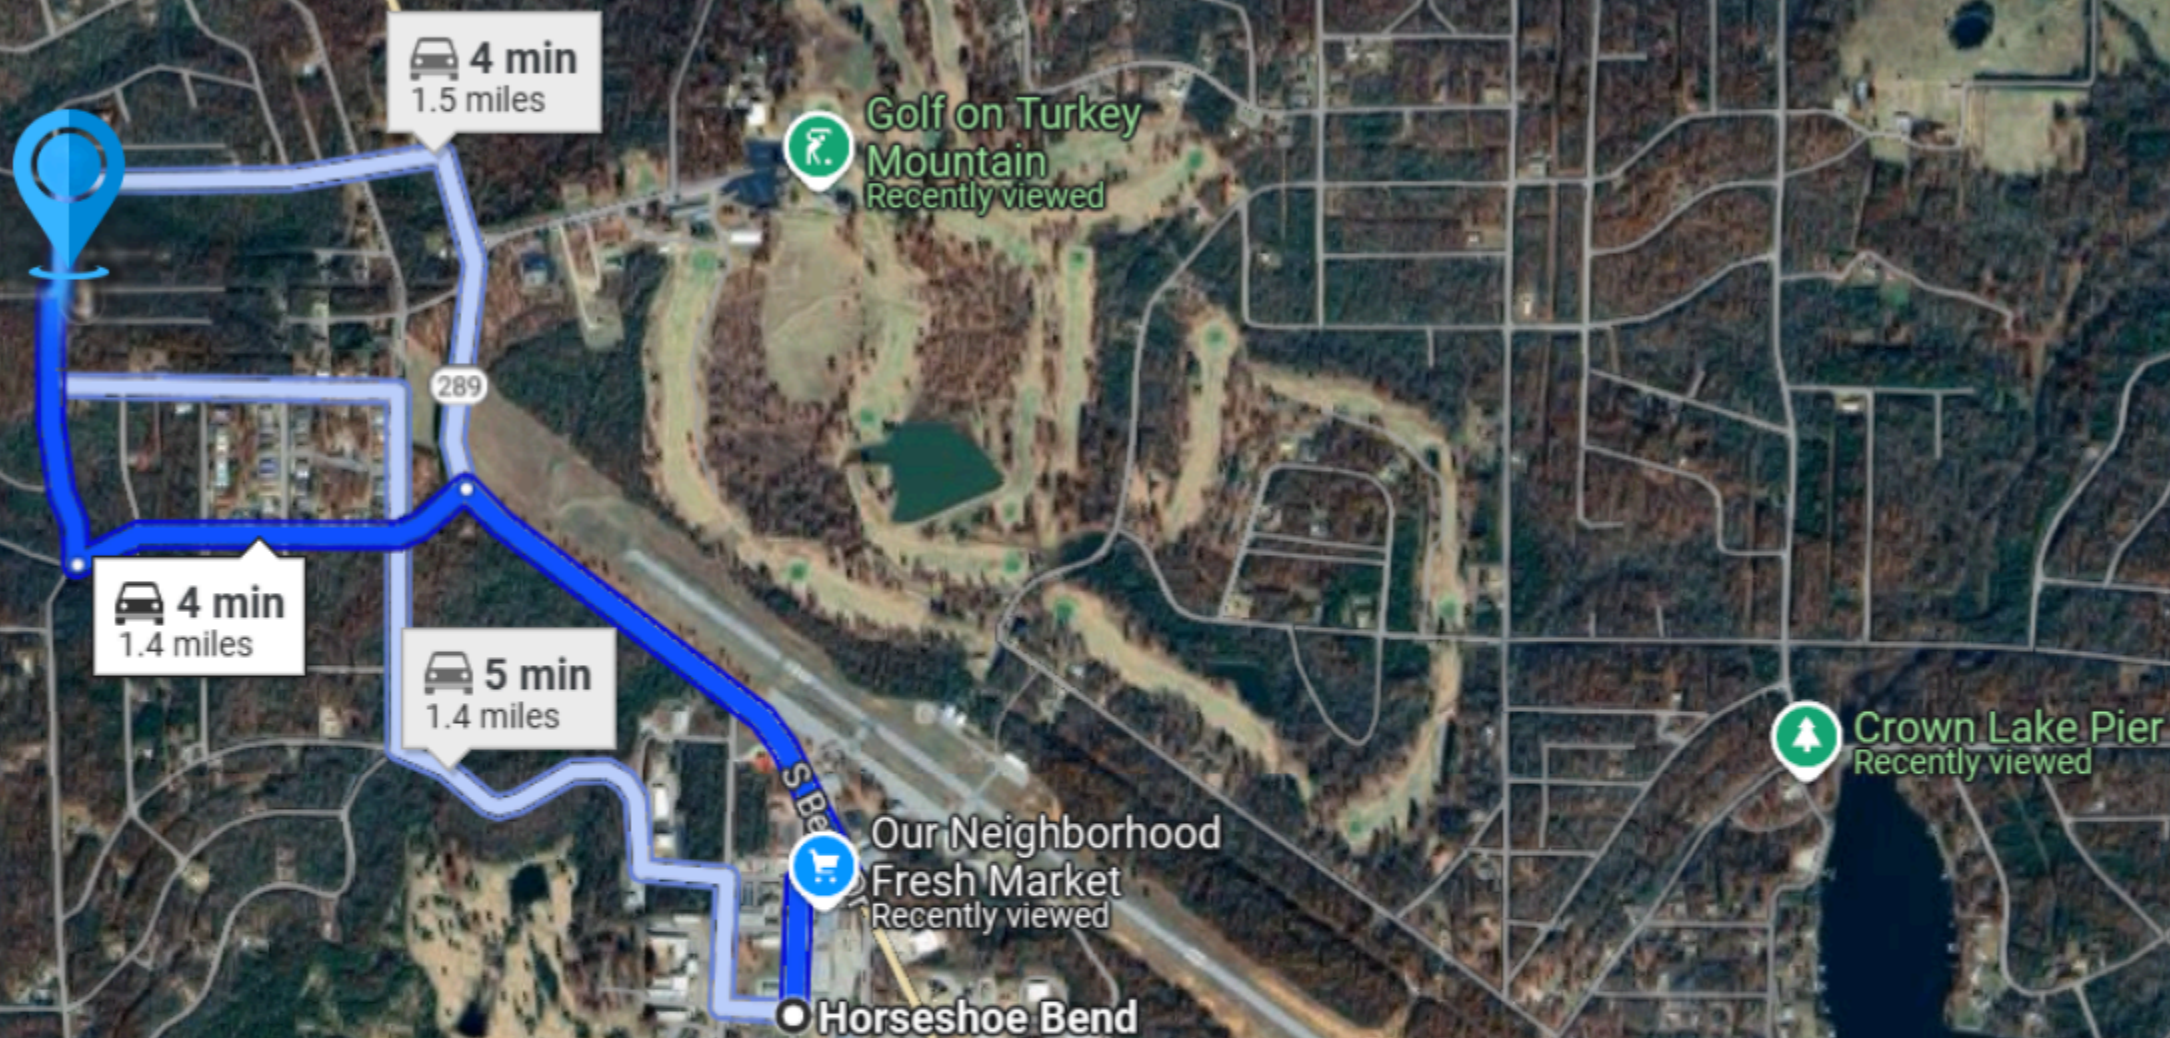

TOWN VIEW

The Church of Jesus Christ of Latter...

Wiseman

Horseshoe Bend

Diamond Lake Boat Launch

Crown Lake Resort & Spa

Box Hound Marina Resort & RV Park

Crown Lake

 **Property**

Myron Baptist Church

COUNTY VIEW

 **Property**

KEY ACCESS ROUTES

The  property is located on Colonial Ct, with convenient access via Cardinal Road, US 412, US 167, and E Arkansas 56, making it highly accessible.

ROAD ACCESS TO THE PROPERTY

- 0.7 miles to the right is the property.
- The road is in cement paved.

DRIVING DIRECTIONS

Head north on 3rd St, turn right onto Commerce St, then left onto AR-289 N. After 0.5 miles, turn left onto S Manor Dr, then right onto S Twin Lakes Dr. Continue 0.3 miles, then turn right. The  property is on the right.