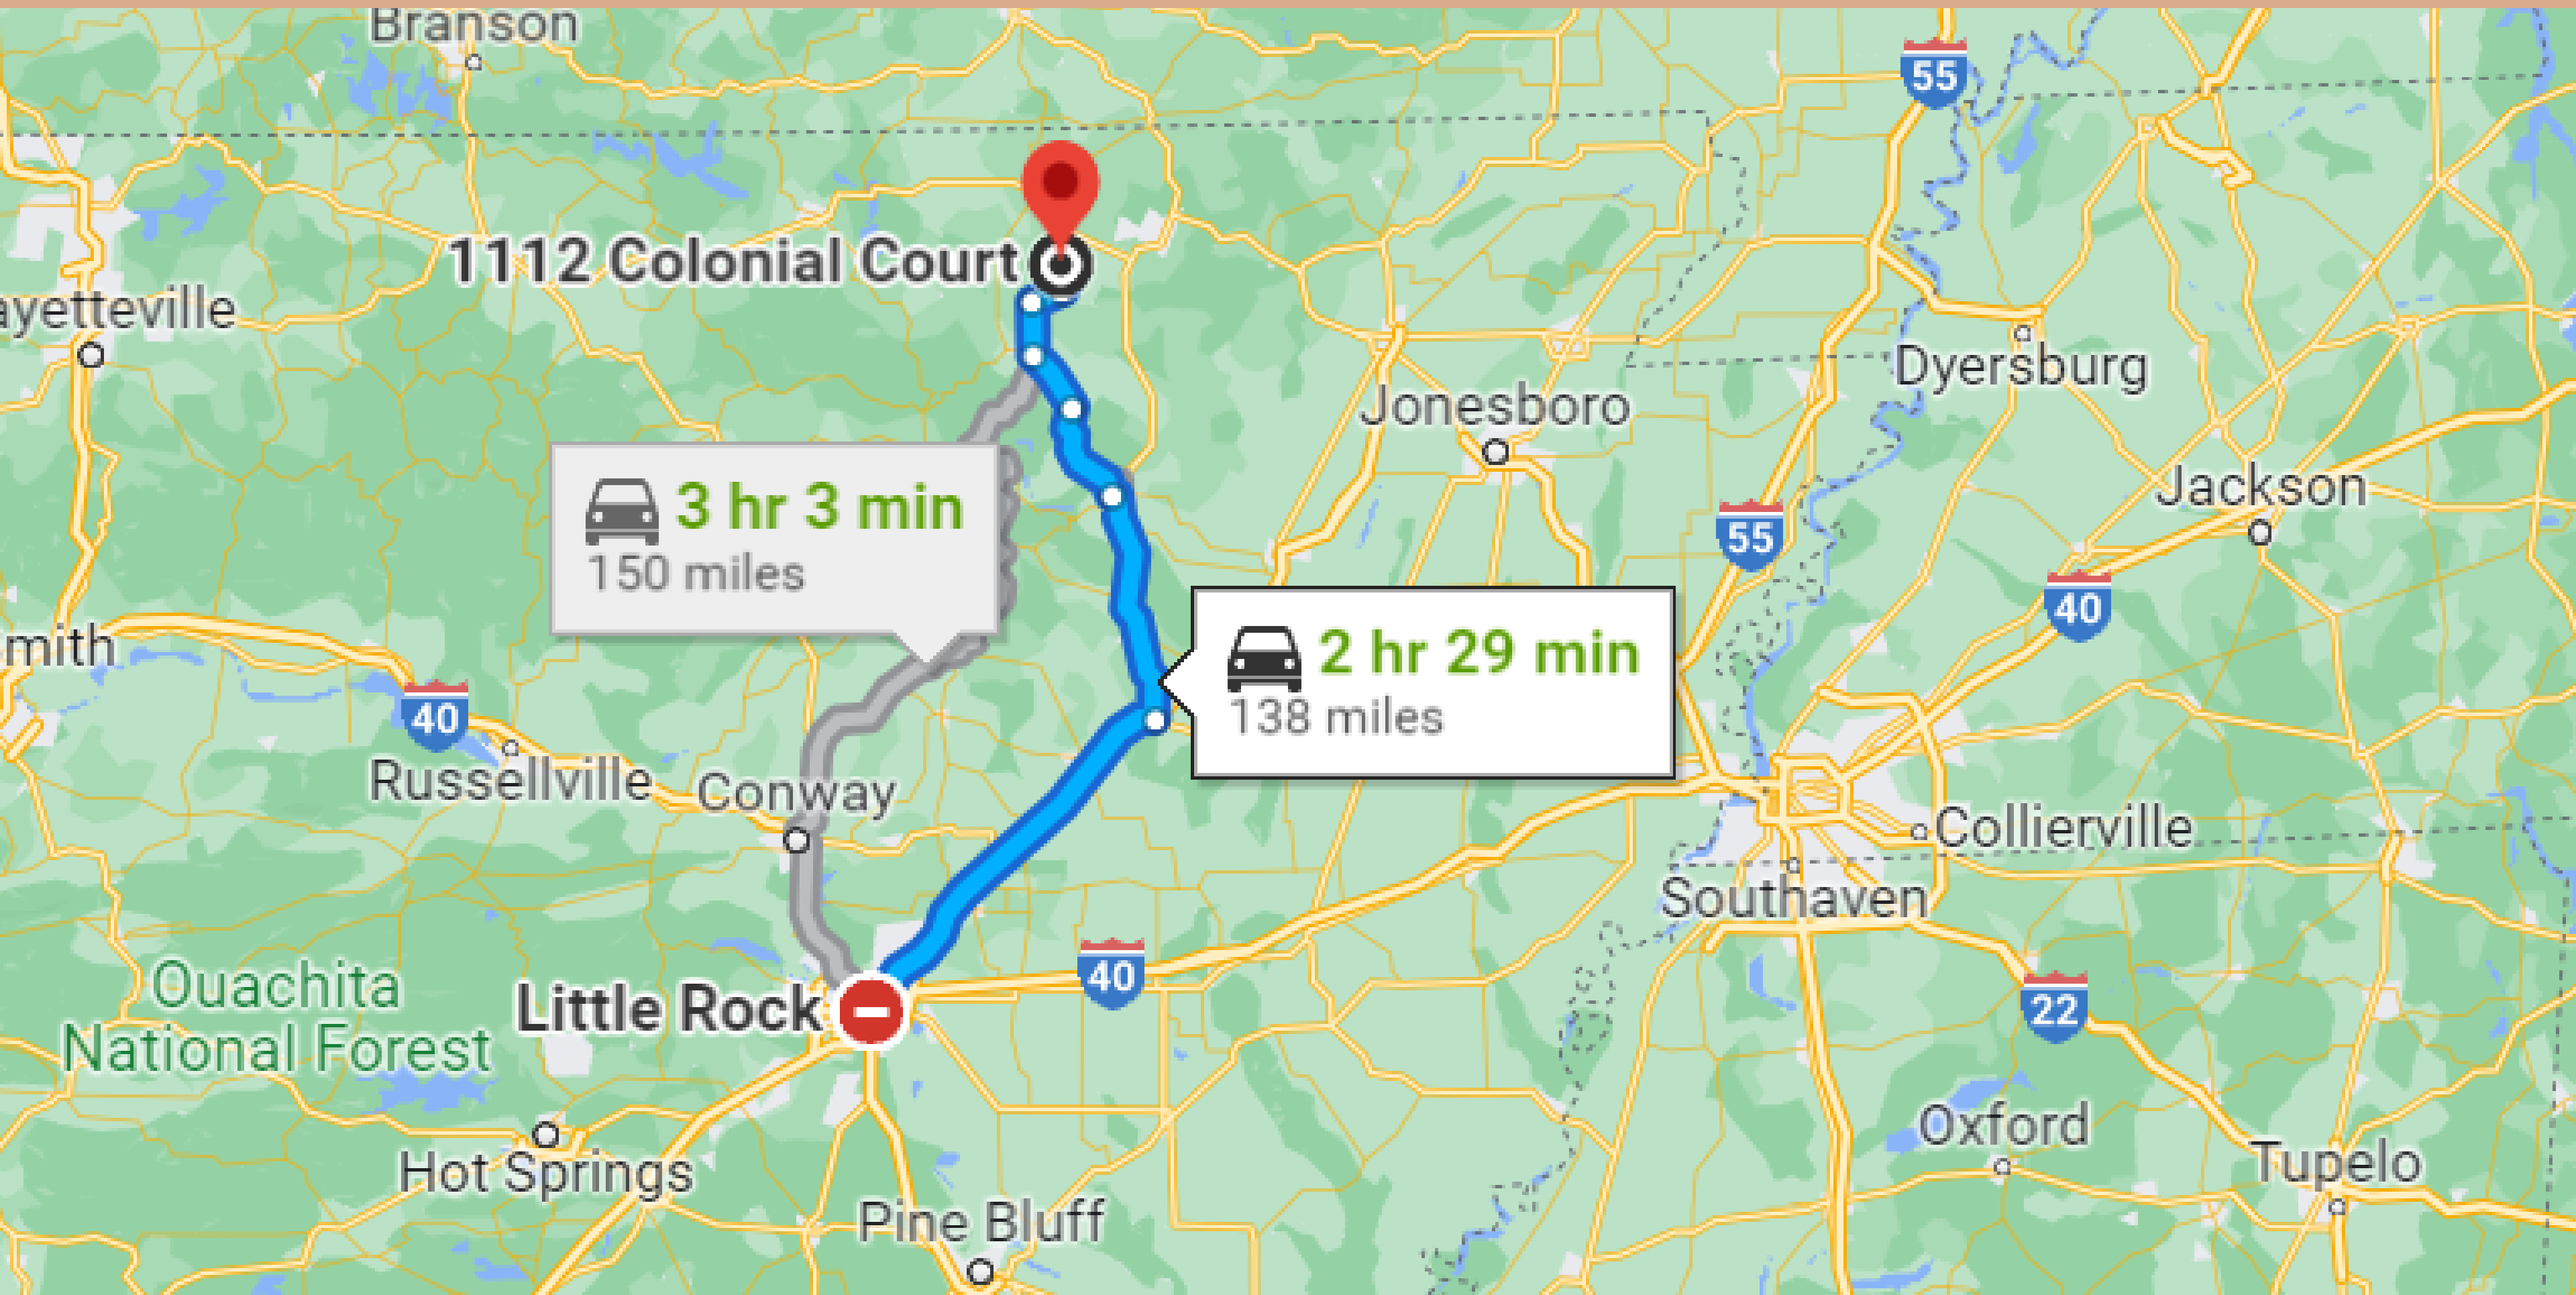

2.5- 3 HRS DRIVE TO LITTLE ROCK

10 - MINUTE DRIVE TO FRANKLIN TOWN

 **10 min**
5.7 miles

1112 Colonial Court

Horseshoe Bend

Turkey Mountain Golf Course

Crown Lake

Box Hound Marina Resort & RV Park

Myron Baptist Church

Franklin

Wiseman

15 - MINUTE DRIVE TO OXFORD TOWN