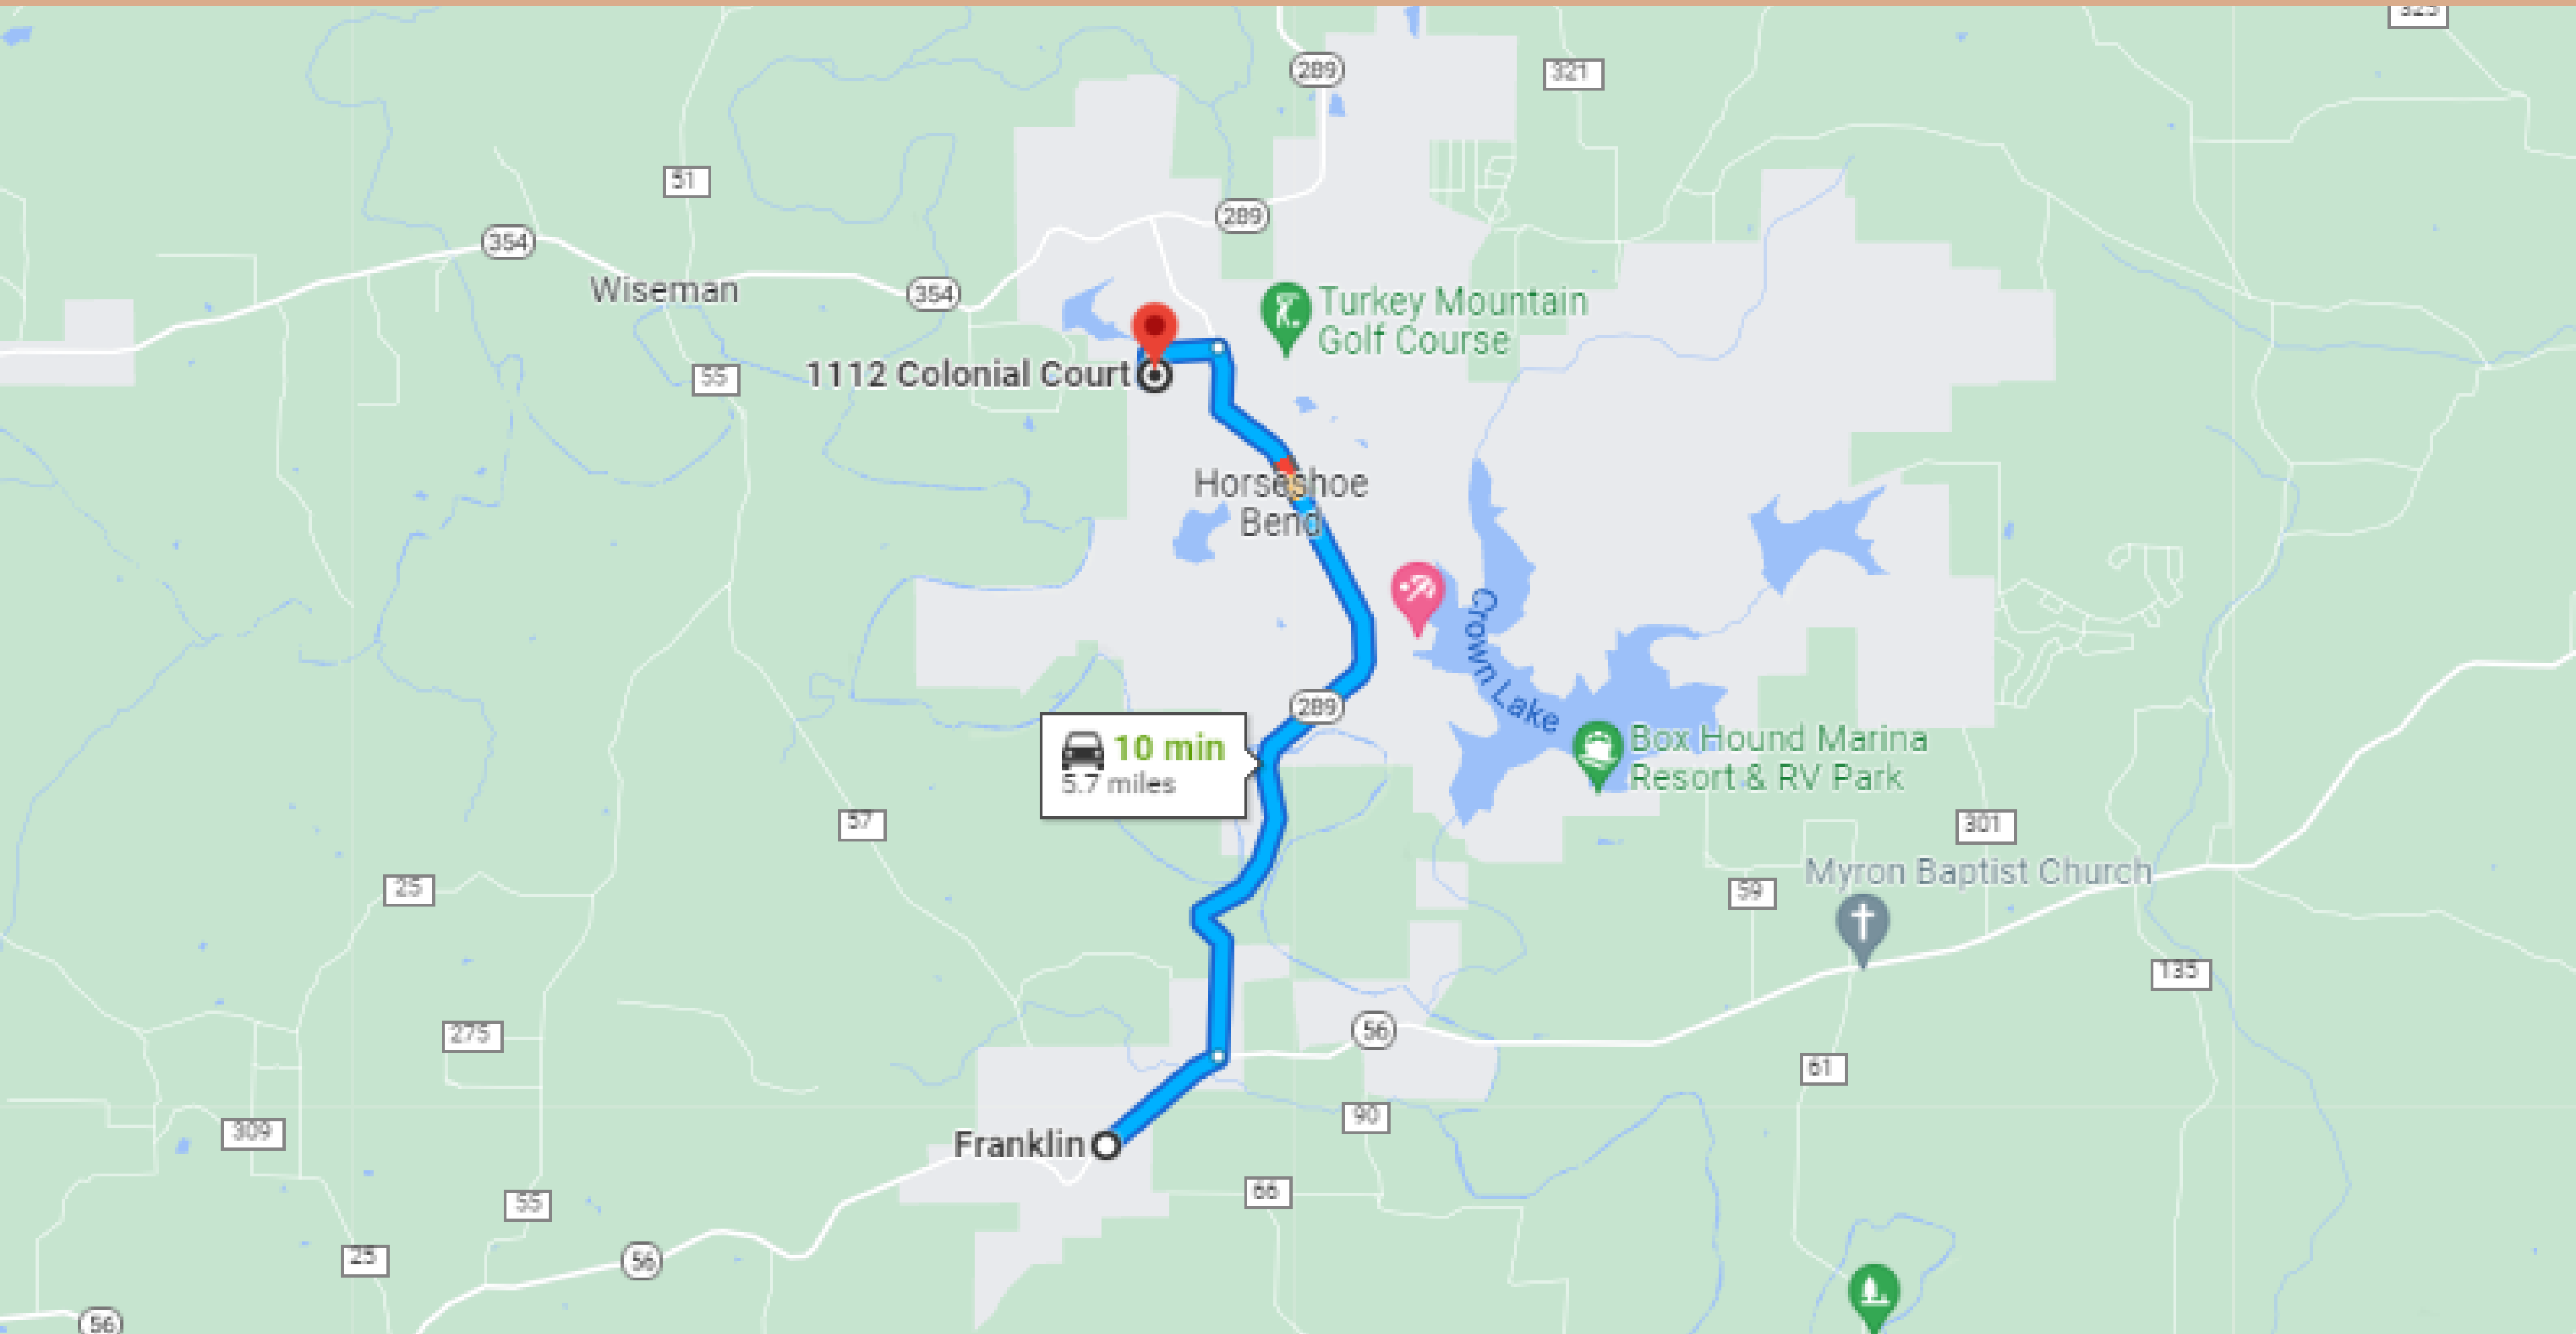

2.5- 3 HRS DRIVE TO LITTLE ROCK

10 - MINUTE DRIVE TO FRANKLIN TOWN

 **10 min**
5.7 miles

1112 Colonial Court

Horseshoe Bend

Turkey Mountain Golf Course

Crown Lake

Box Hound Marina Resort & RV Park

Myron Baptist Church

Franklin

Wiseman

15 - MINUTE DRIVE TO OXFORD TOWN