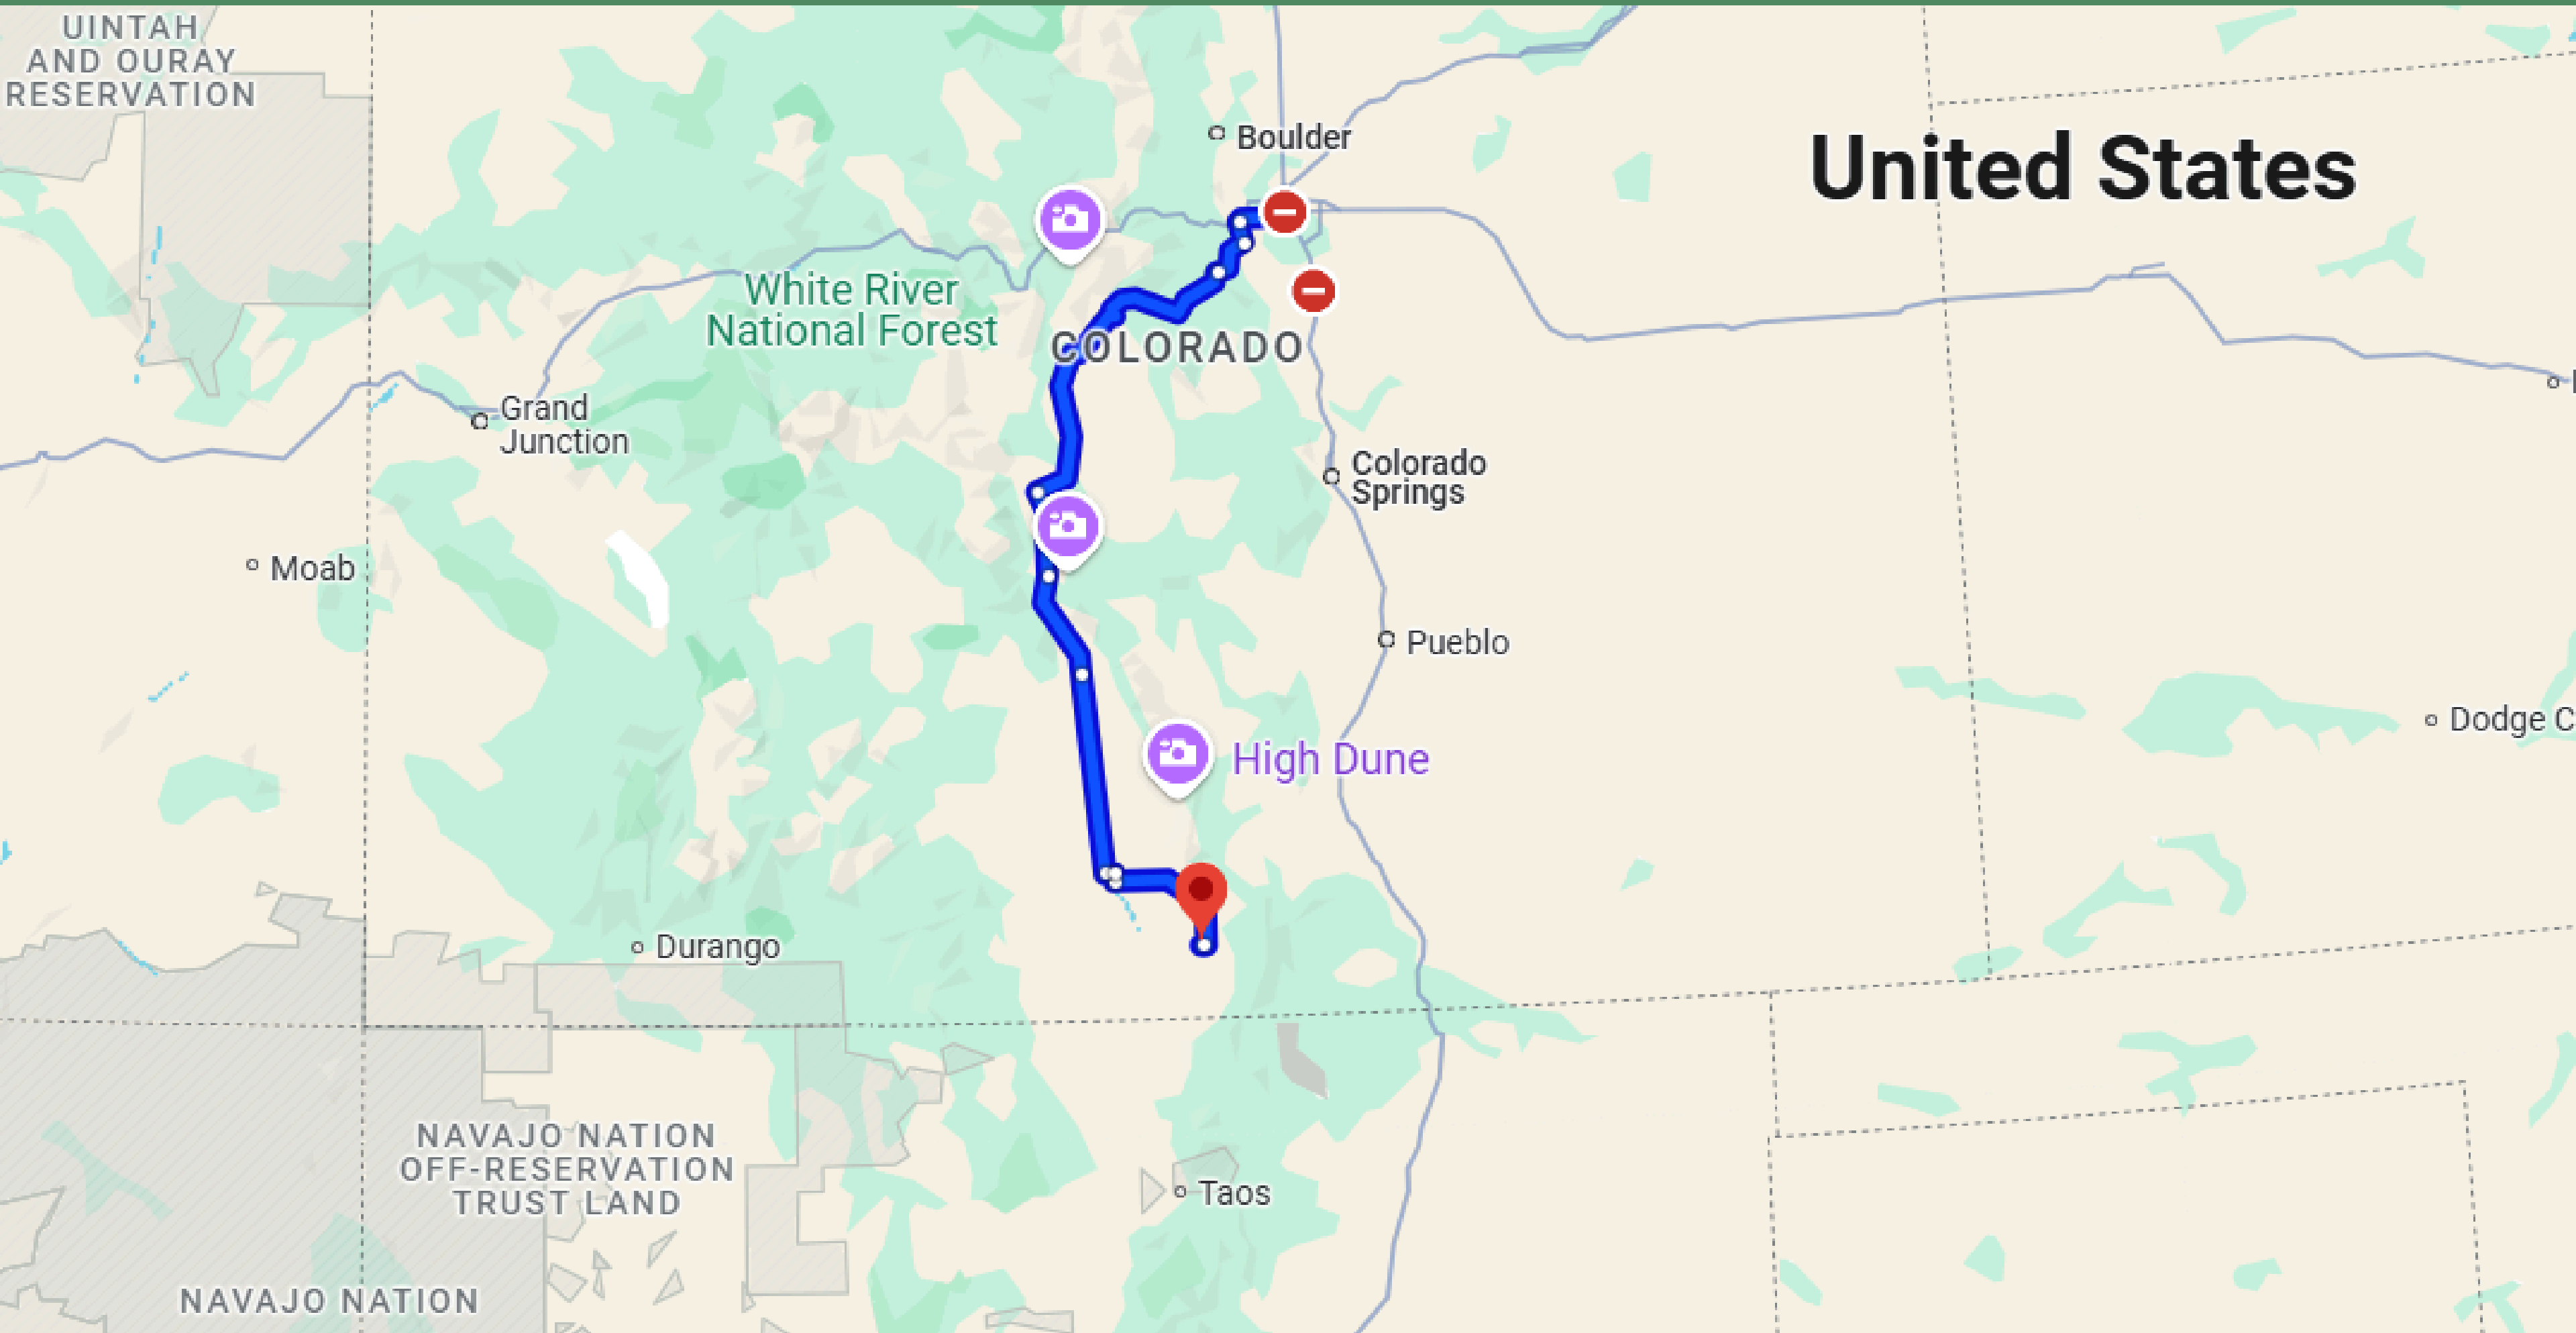

# 3.5 HRS DRIVE TO DENVER

# 10-MINUTE DRIVE TO SAN LUIS TOWN

# 23-MINUTE DRIVE TO BLANCA TOWN