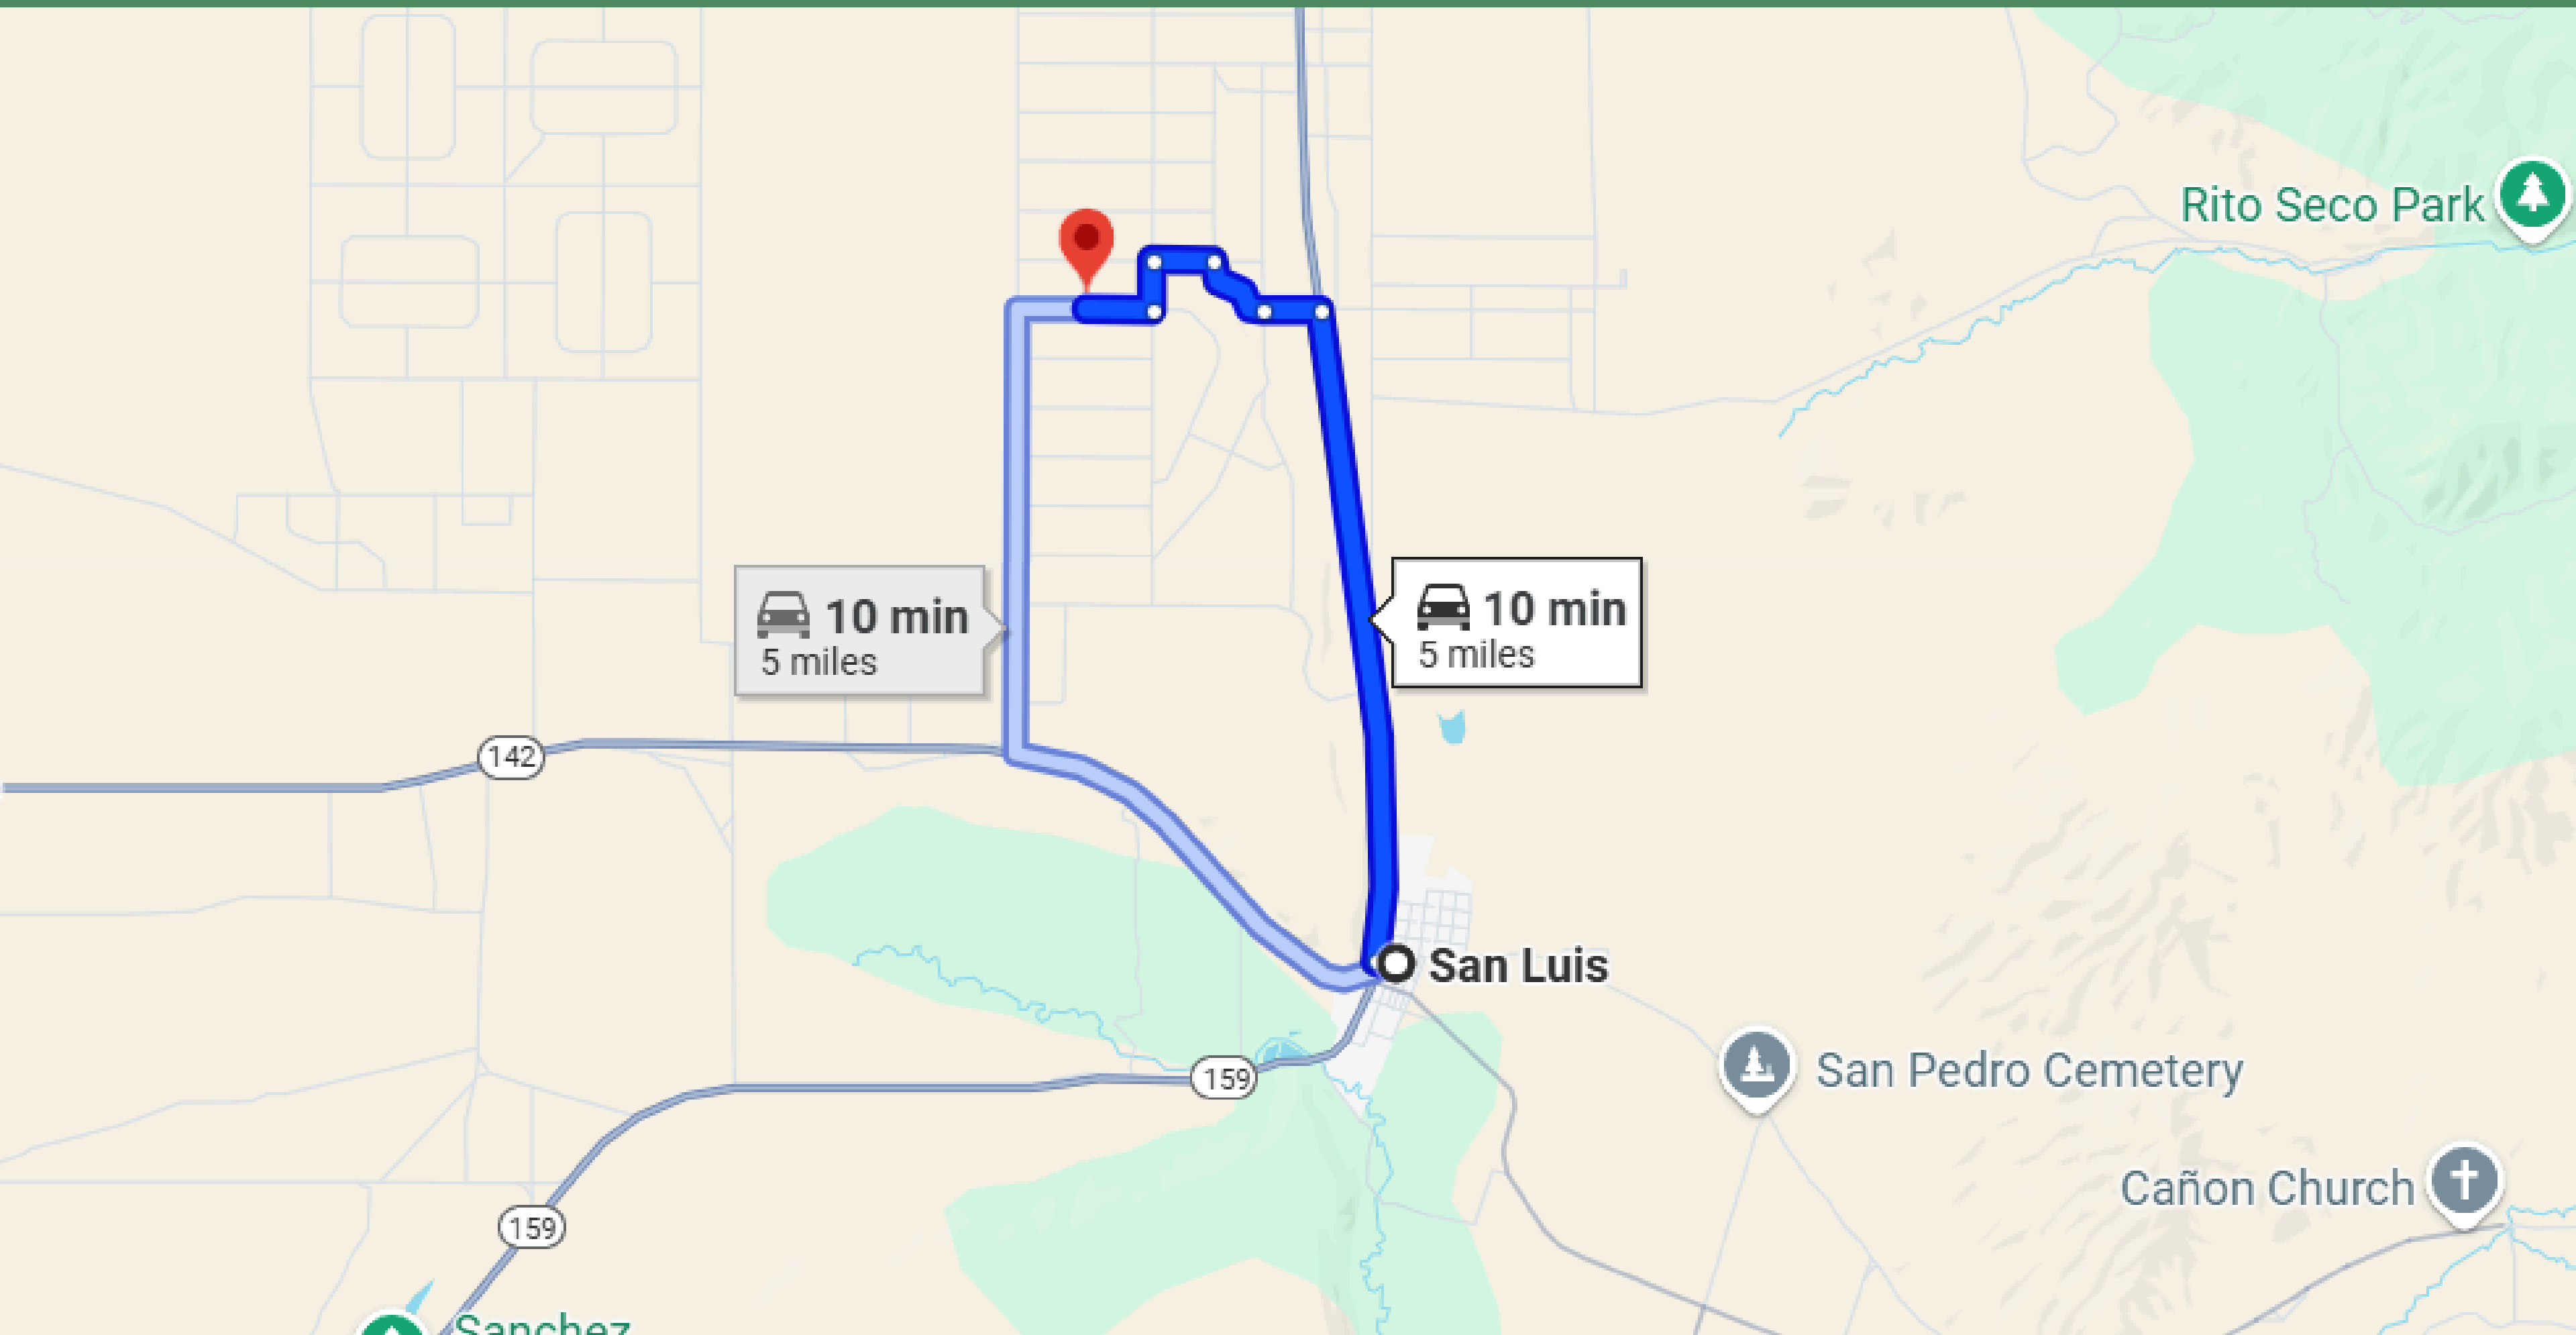

# 3.5 HRS DRIVE TO DENVER

# 10-MINUTE DRIVE TO SAN LUIS TOWN

# 23-MINUTE DRIVE TO BLANCA TOWN