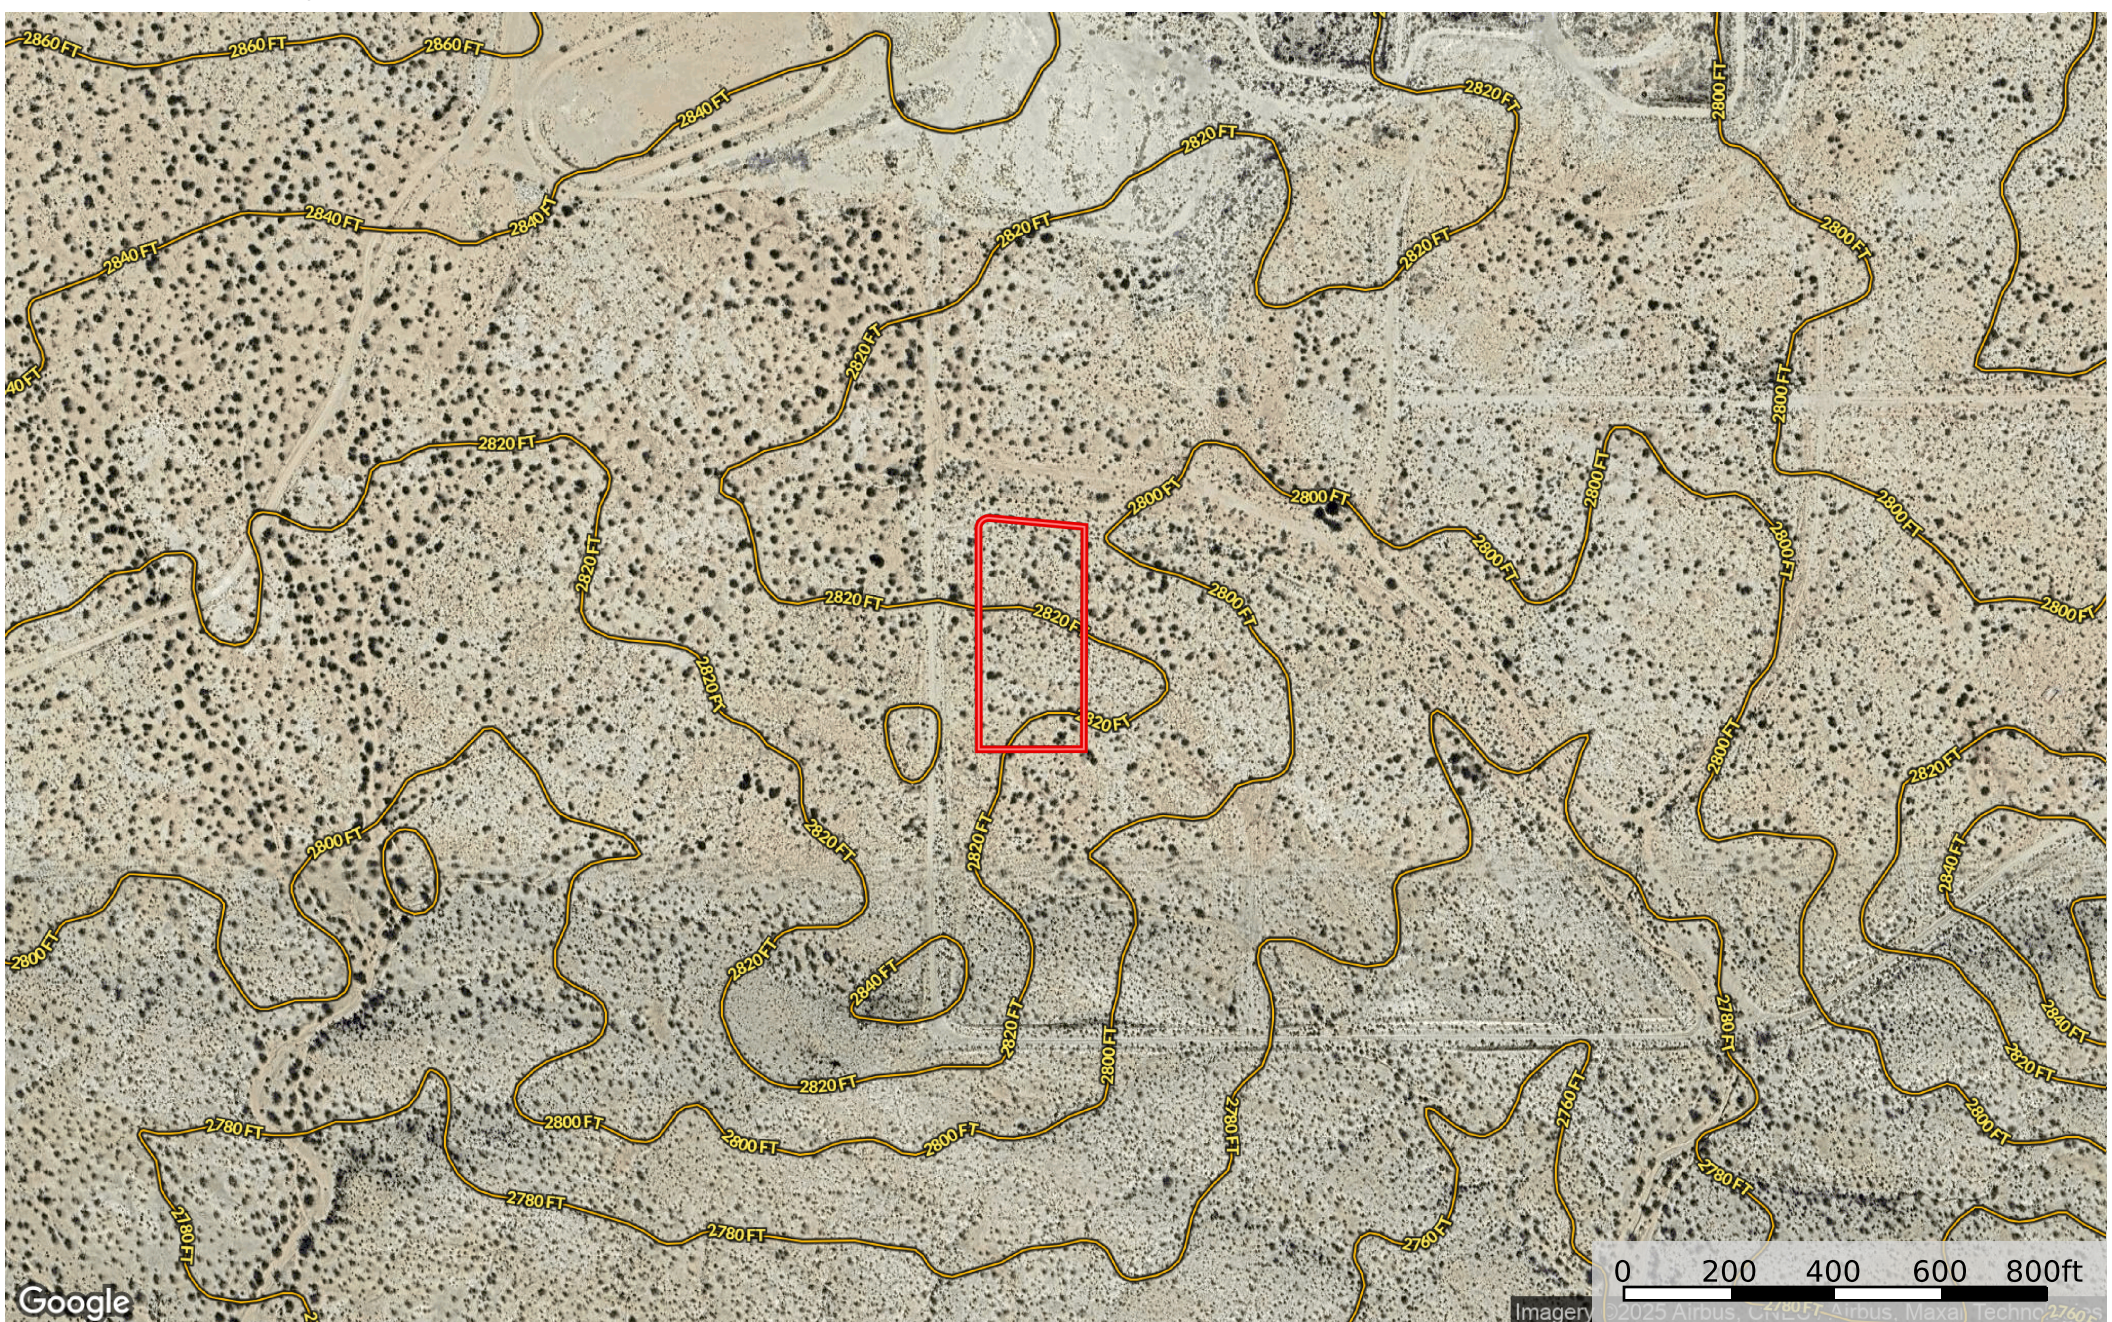

# 1.97 Acres Kramer Junction, San Bernardino County, CA

San Bernardino County, California, 1.97 AC +/-

 Boundary