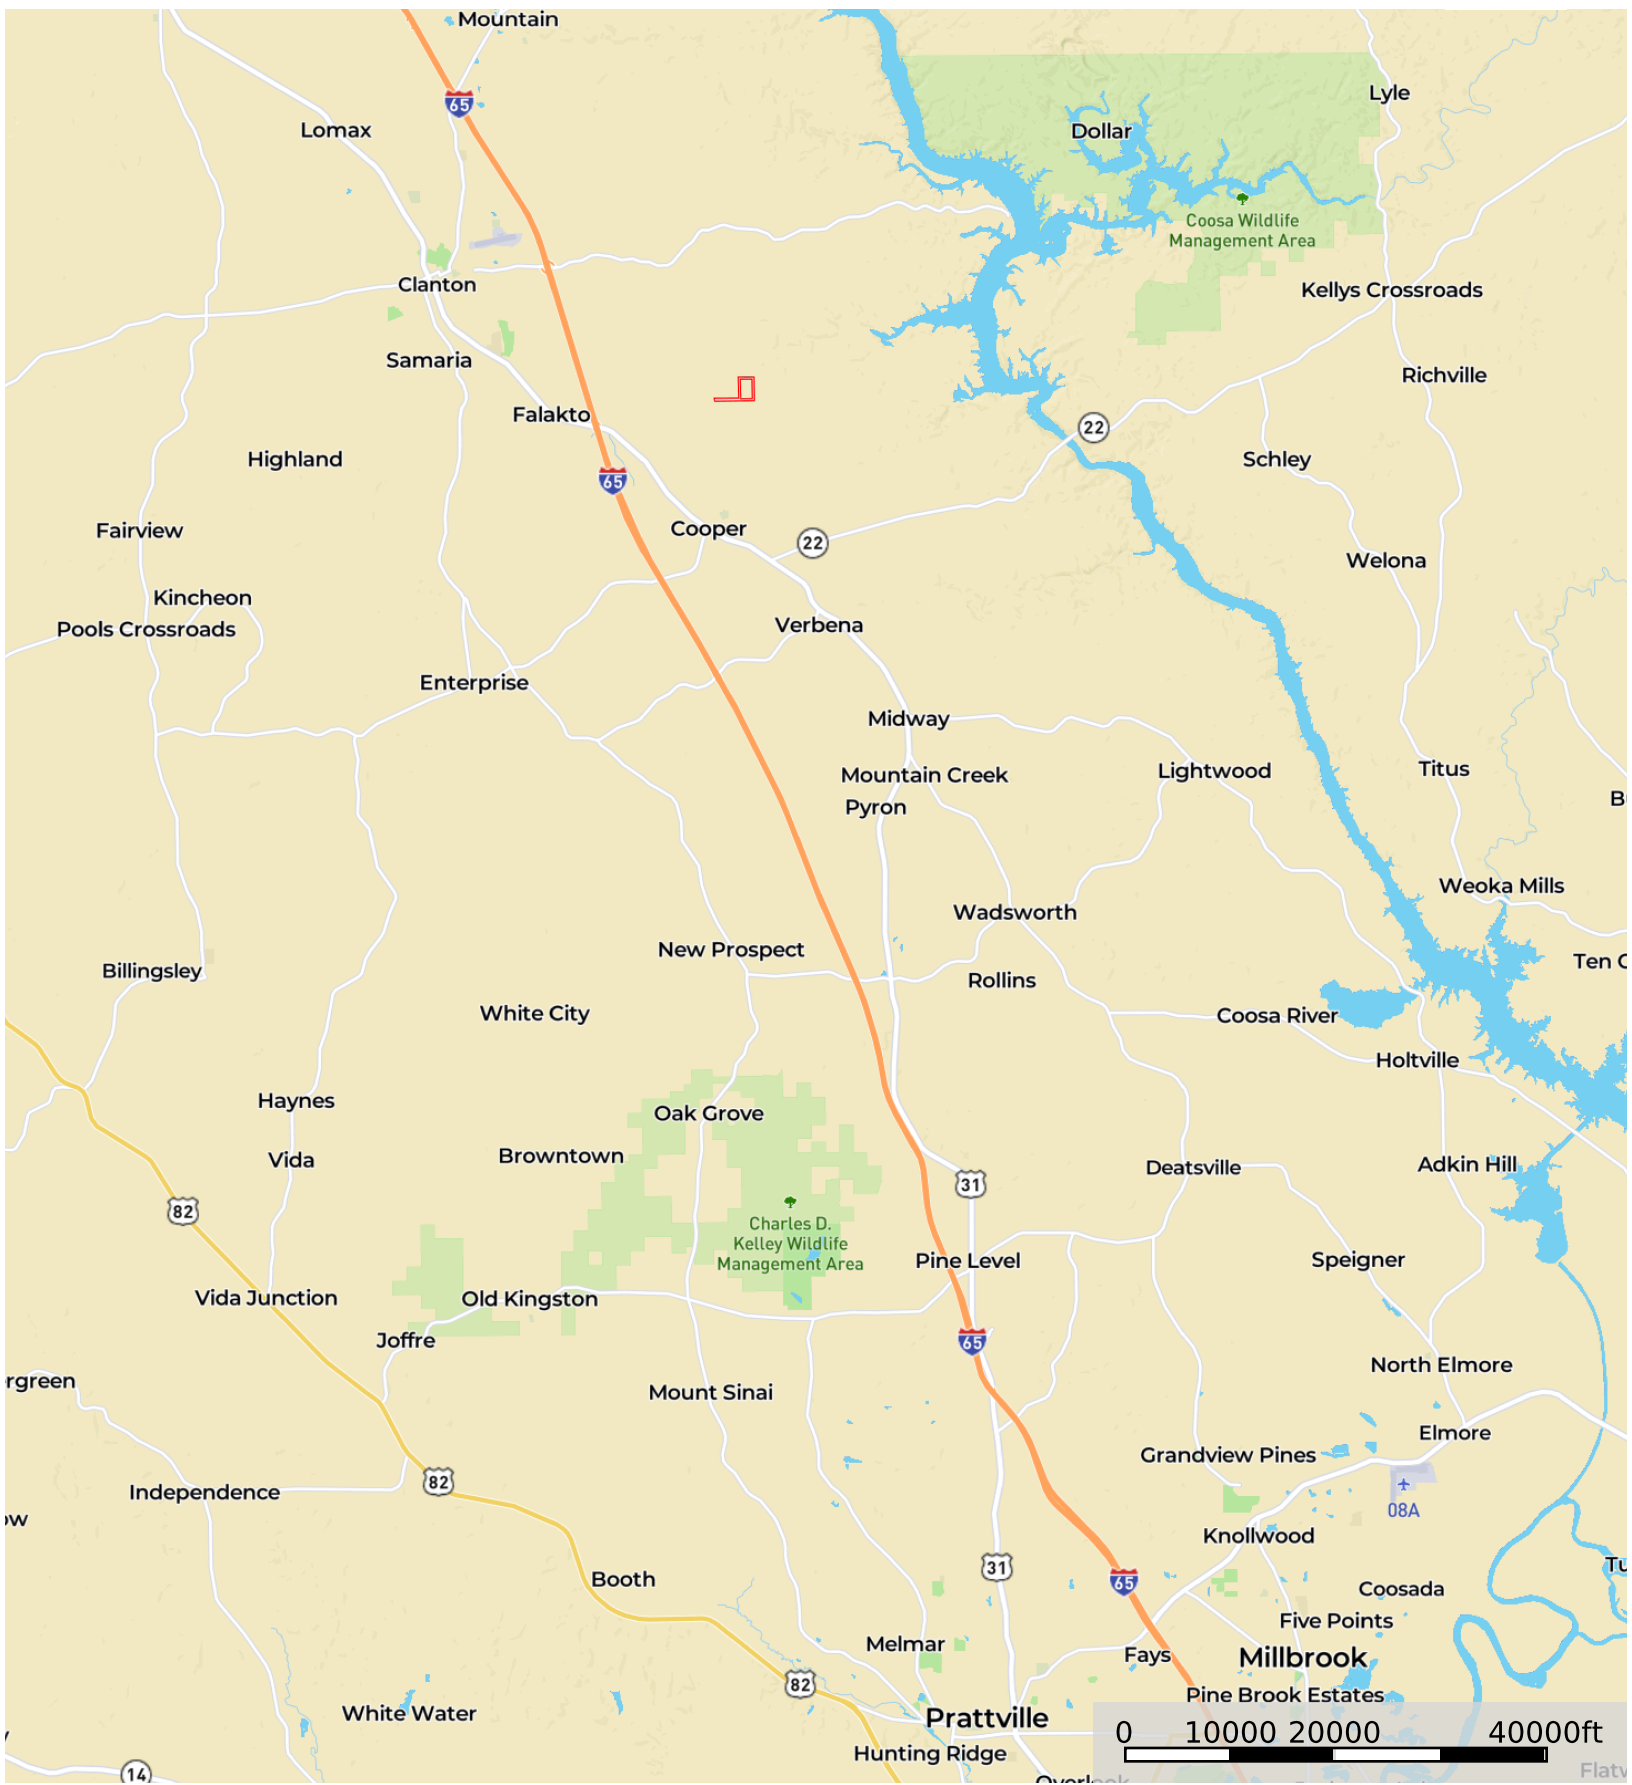

#537- Location Chilton Co, AL

Chilton County, Alabama, 63 AC +/-

Boundary Boundary