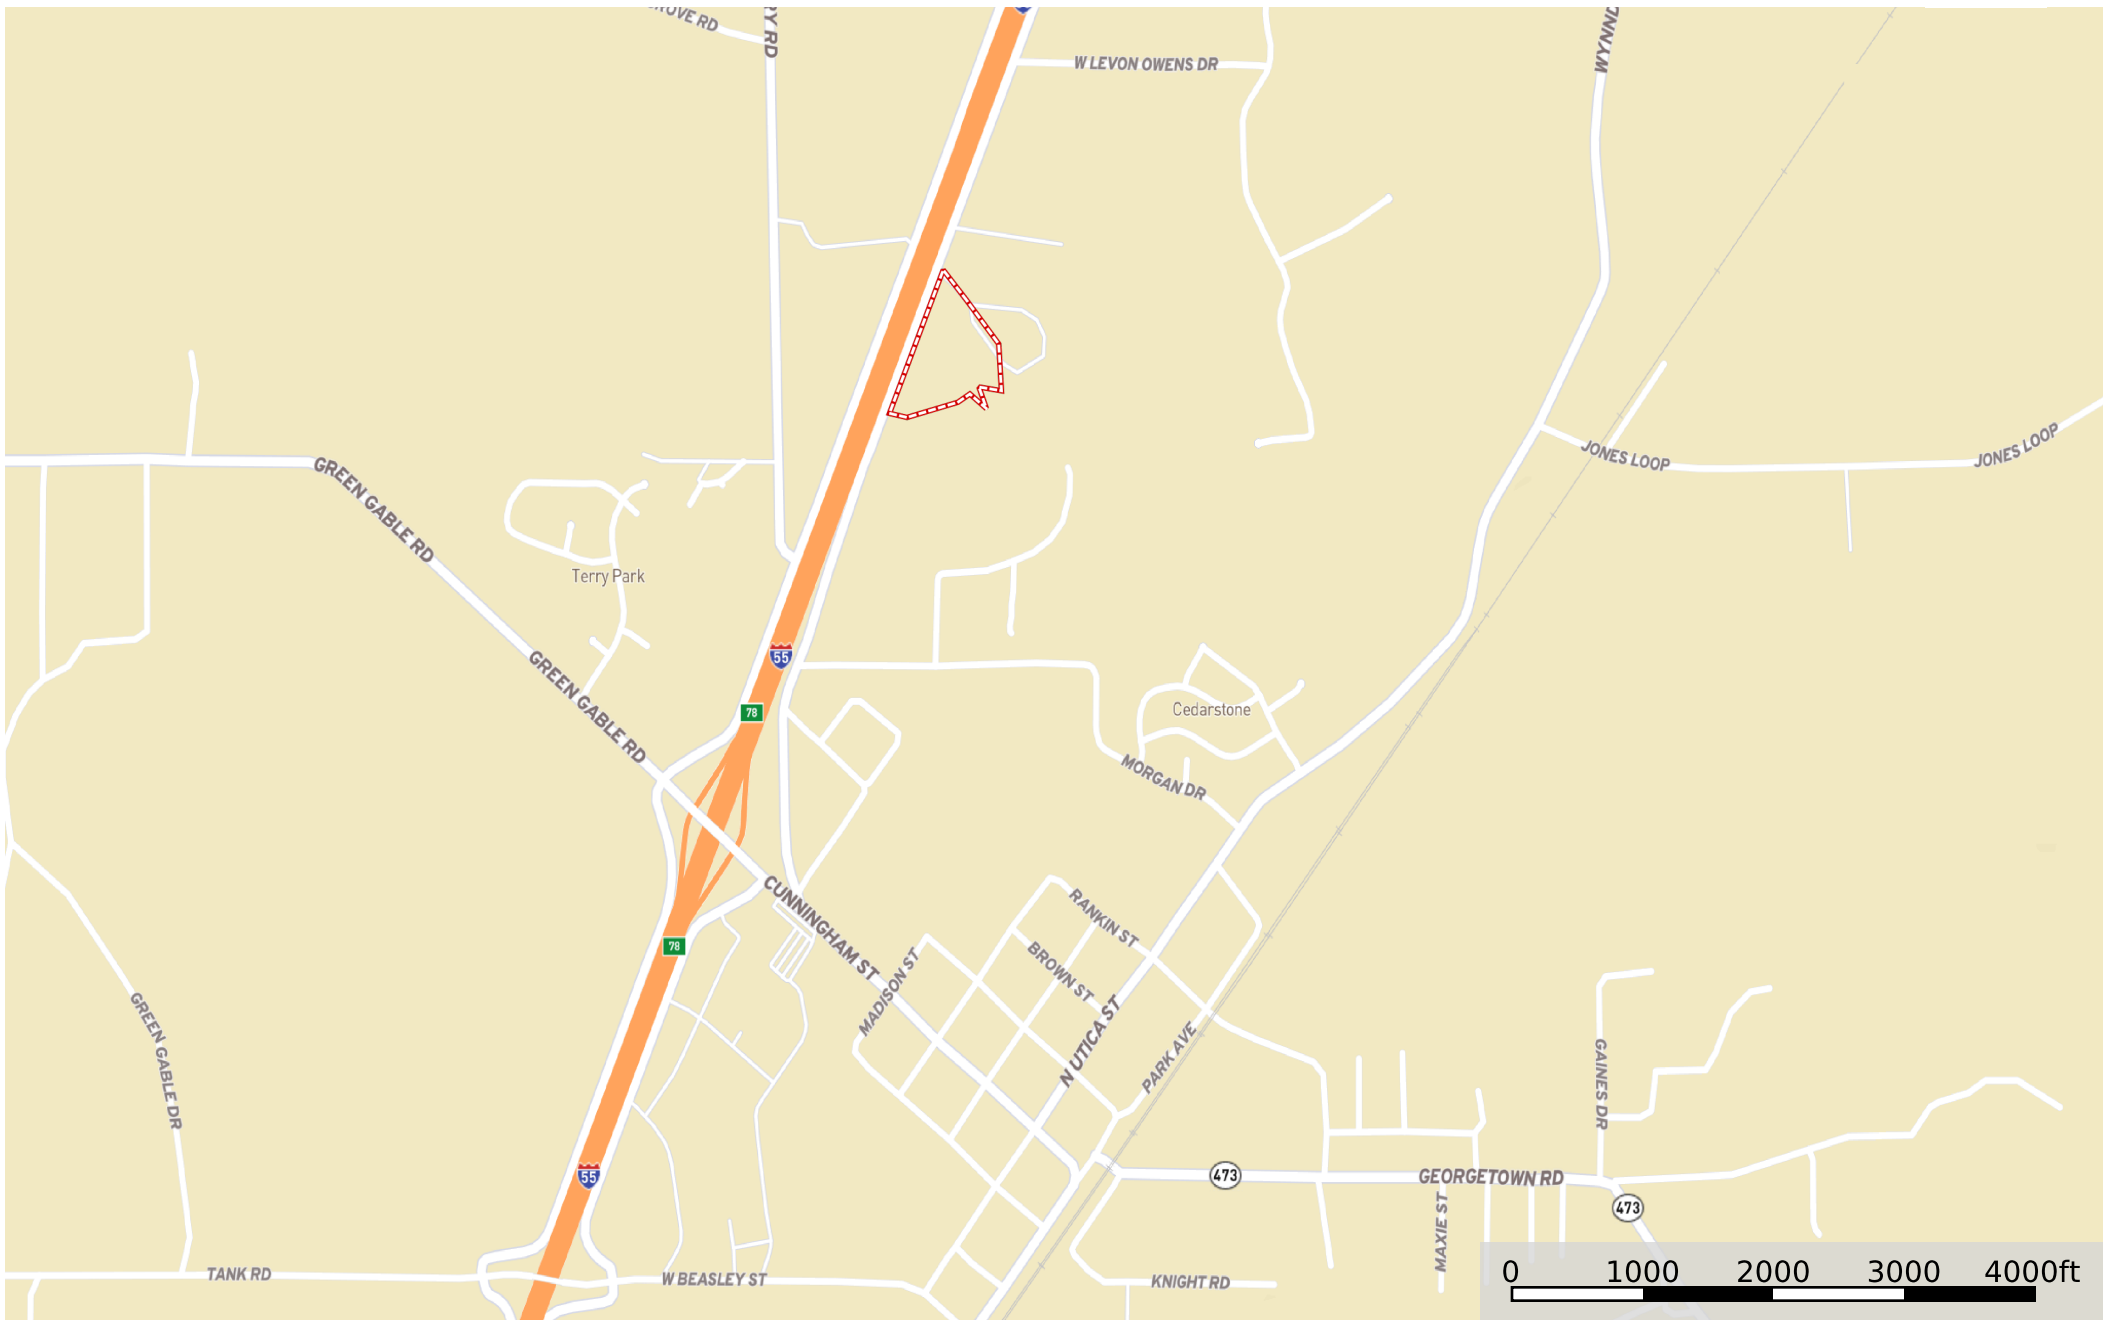

Hinds 24- Walnut Creek

Mississippi, 24 AC +/-

 Boundary

Hinds 24- Walnut Creek

Mississippi, 24 AC +/-

Boundary

Hinds 24- Walnut Creek
Mississippi, 24 AC +/-

 Boundary