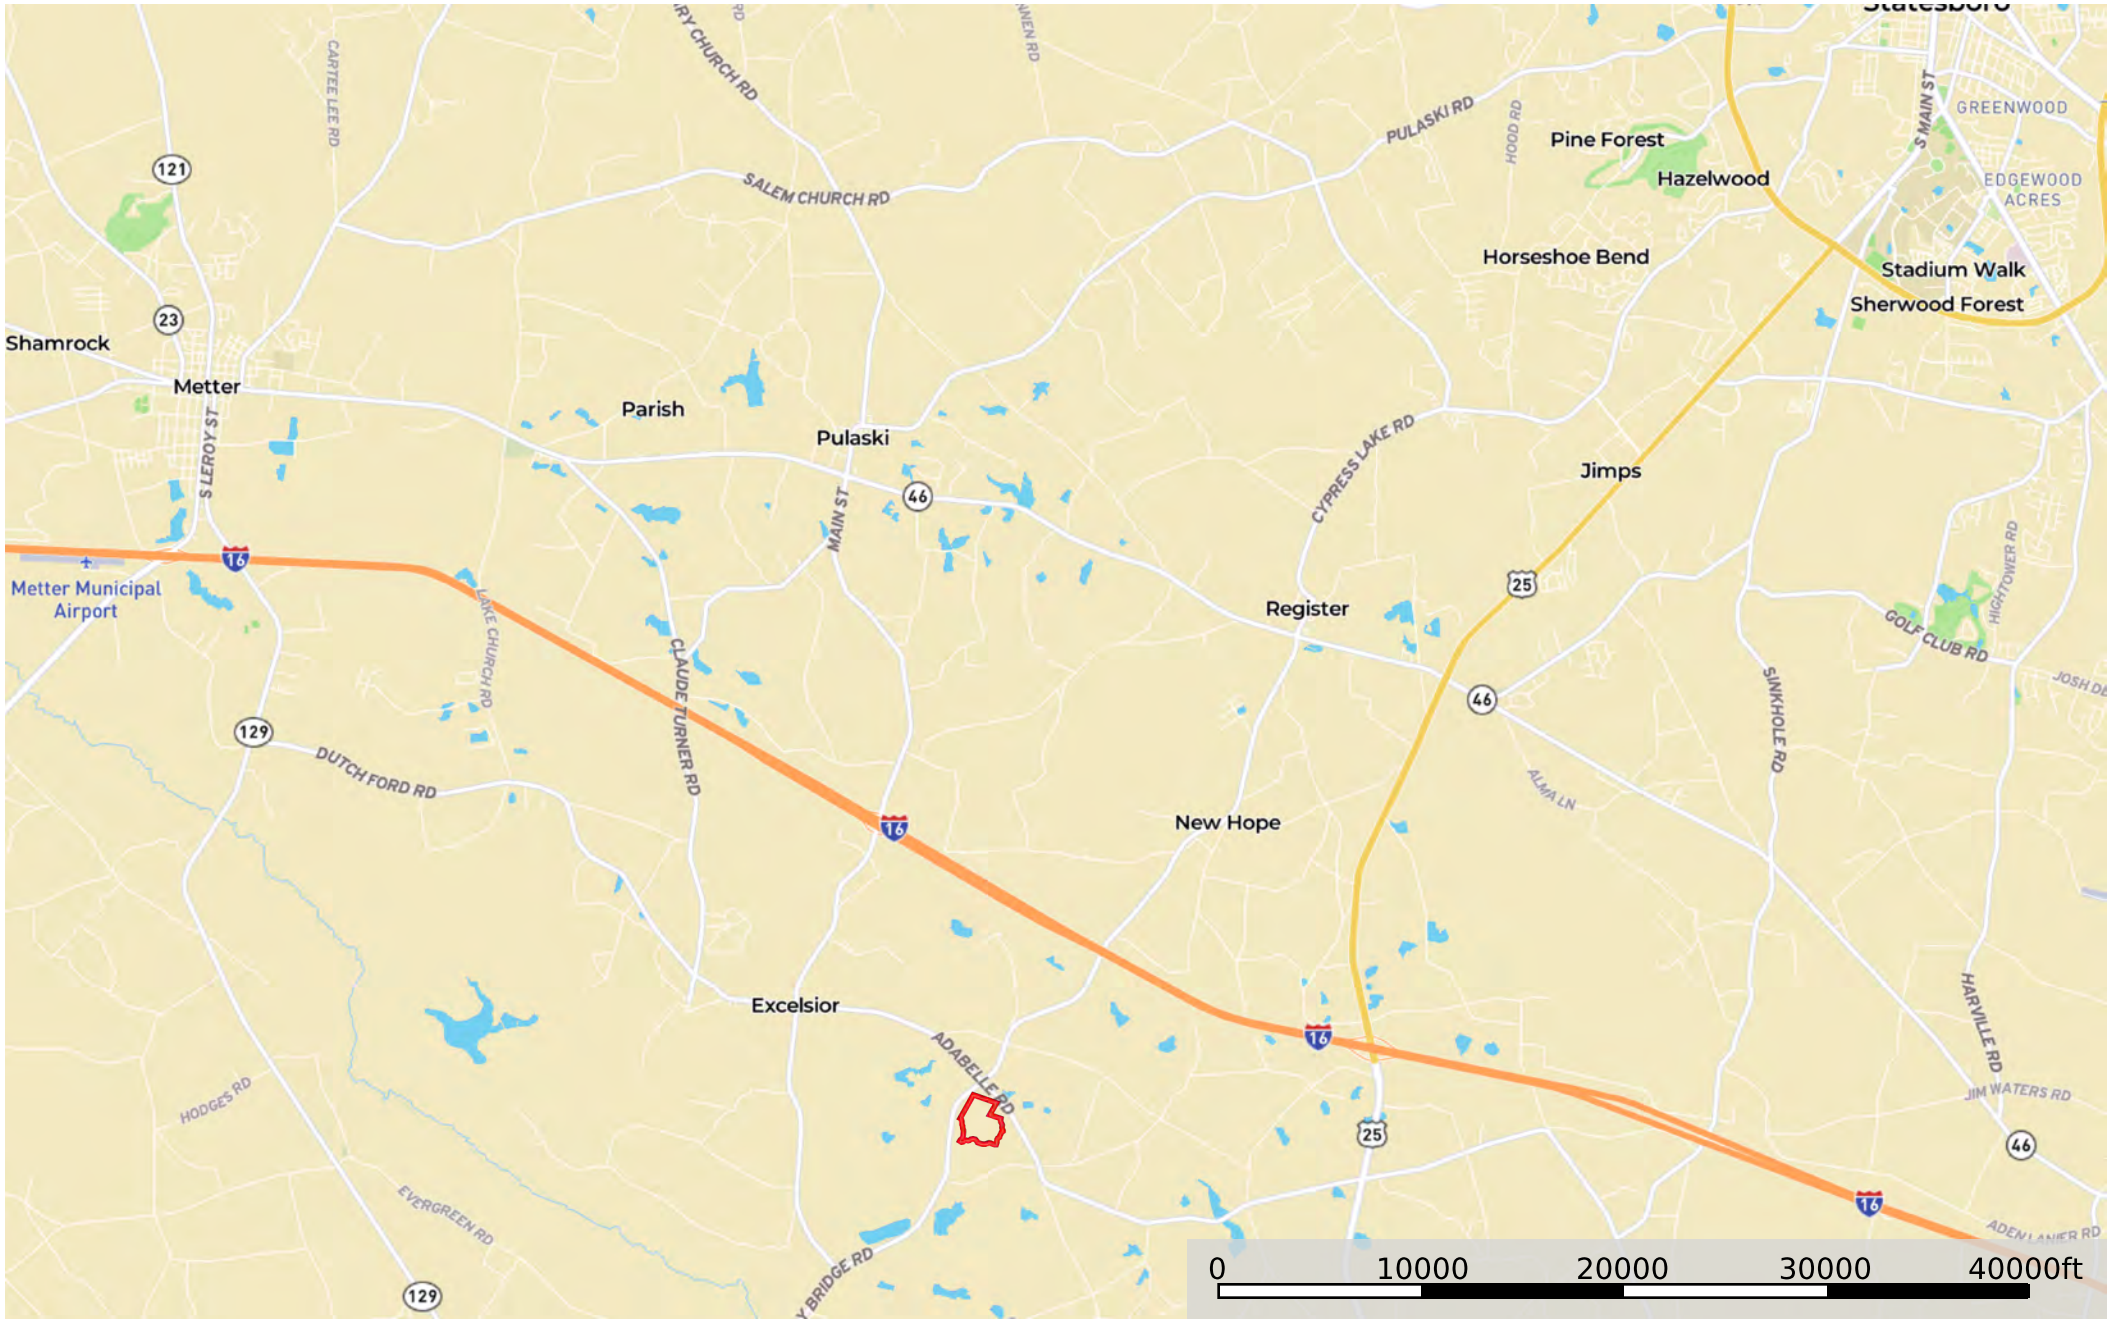

85+/- acs Kennedy Bridge Rd.

Bulloch County, Georgia, AC +/-

 Boundary