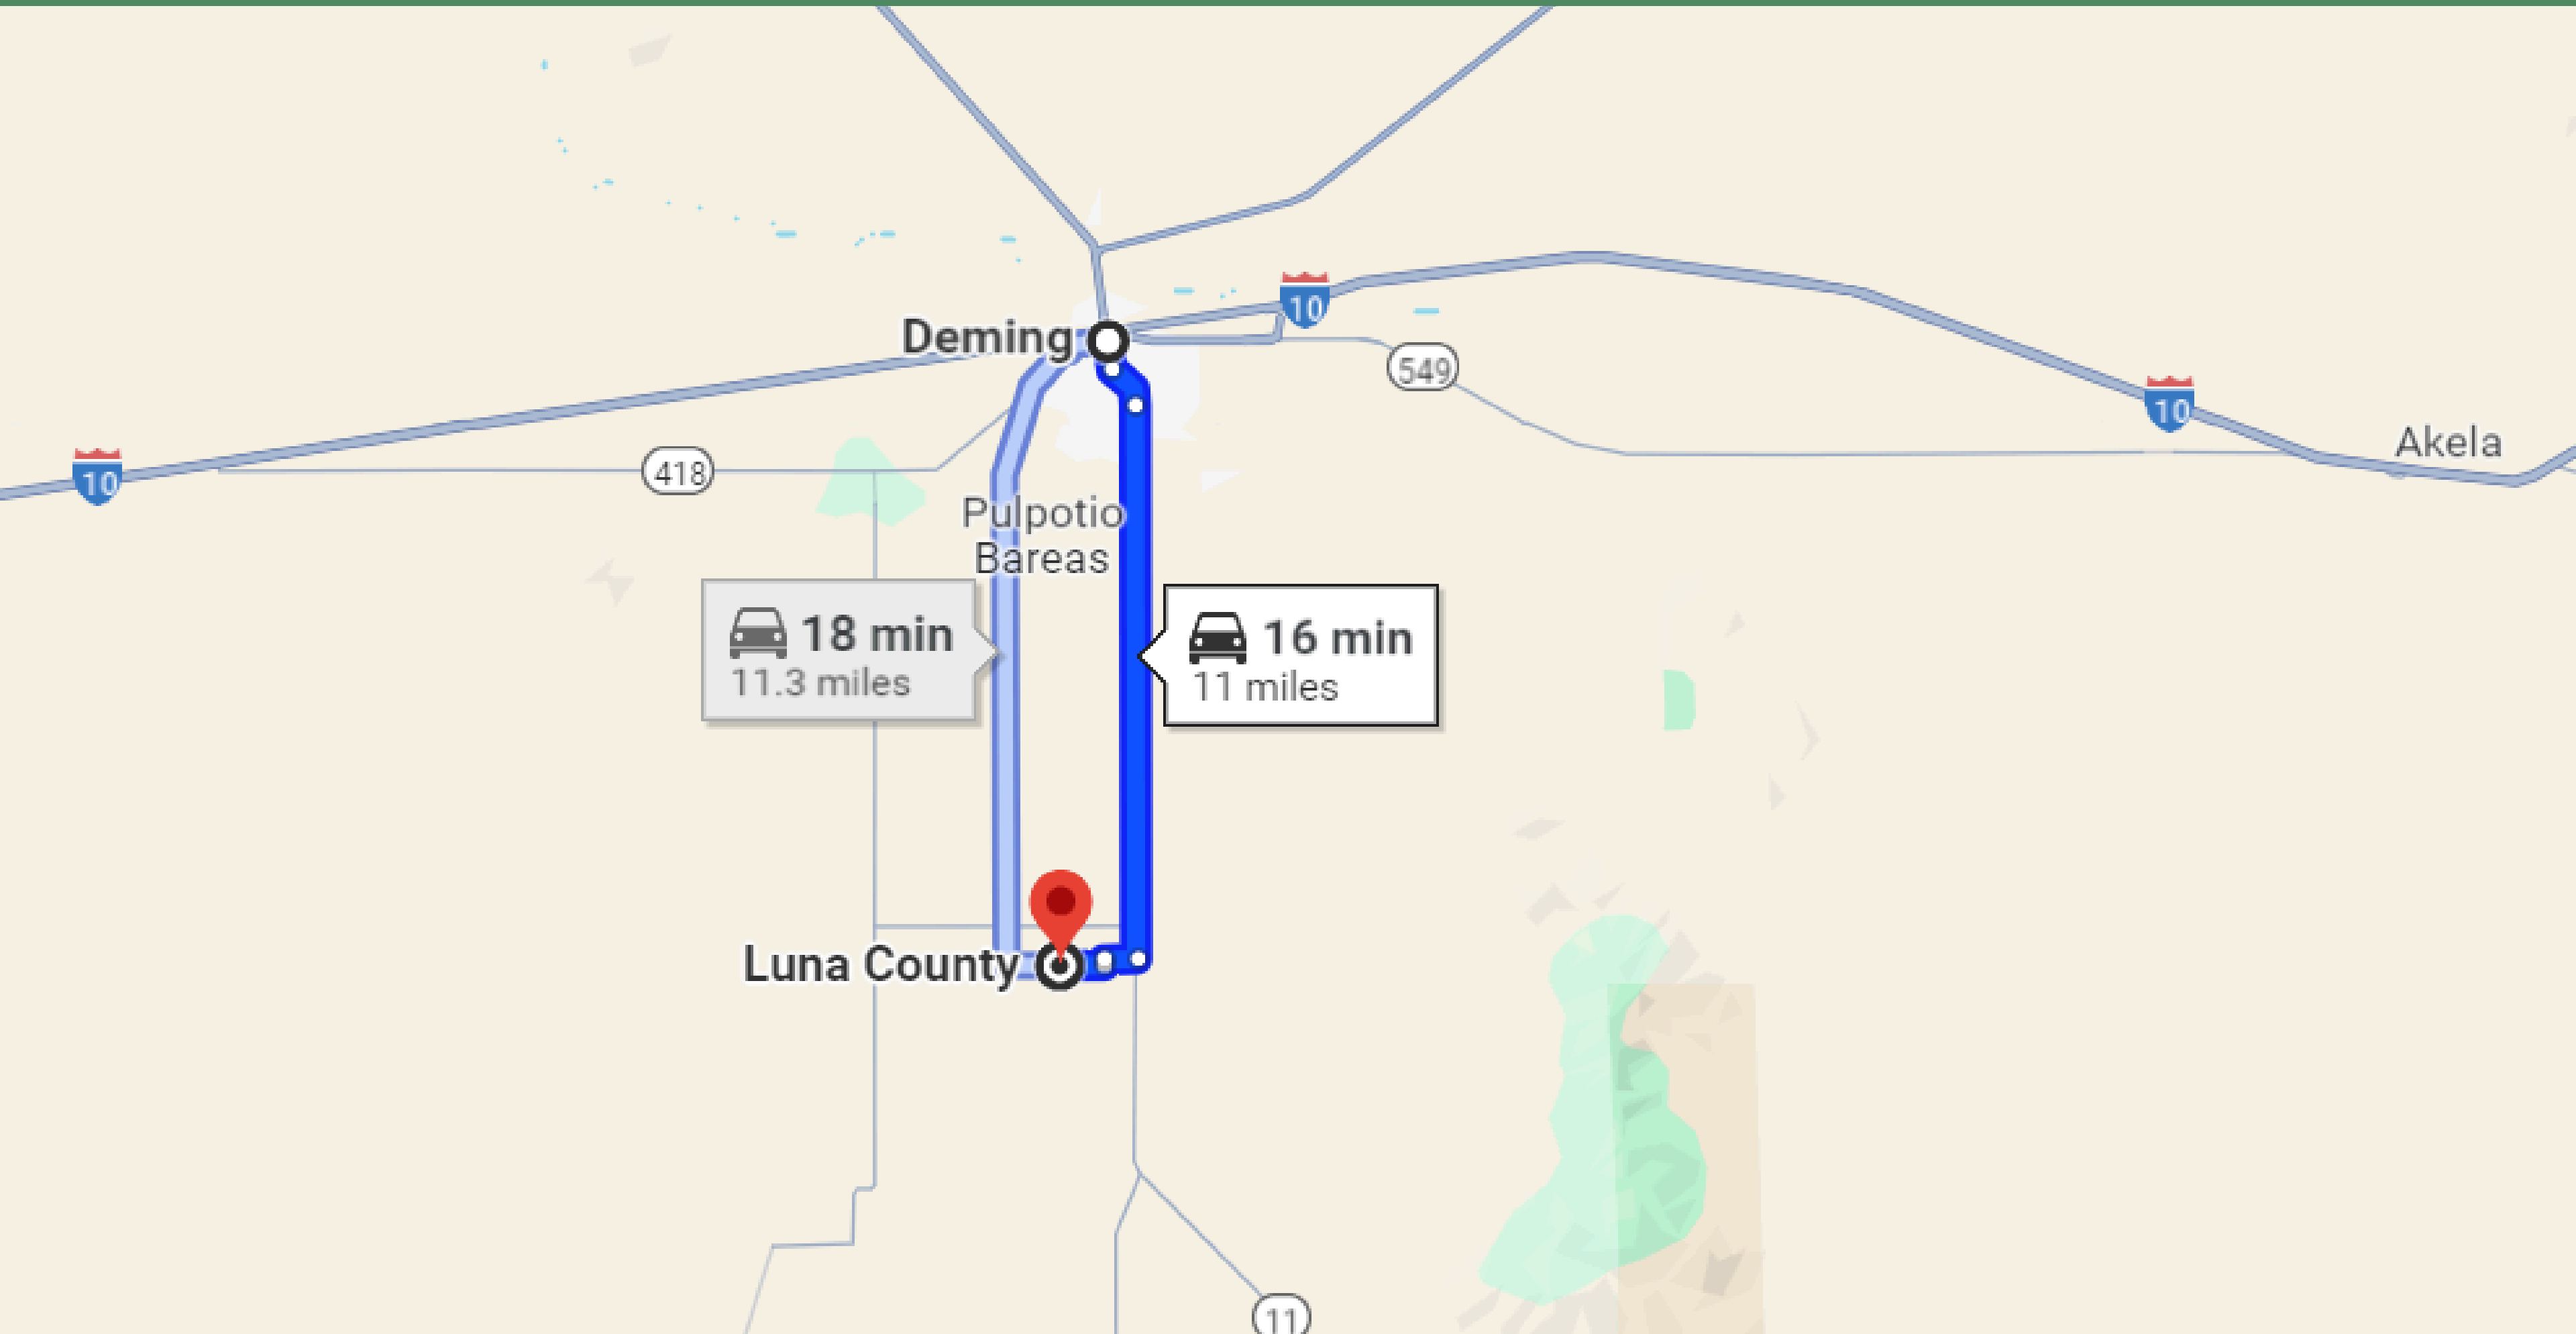

1.5 HRS DRIVE TO EL PASO

26-MINUTE DRIVE TO COLUMBUS TOWN

16-MINUTE DRIVE TO LUNA TOWN

1 HR & 15-MINUTE DRIVE TO LAS CRUCES TOWN