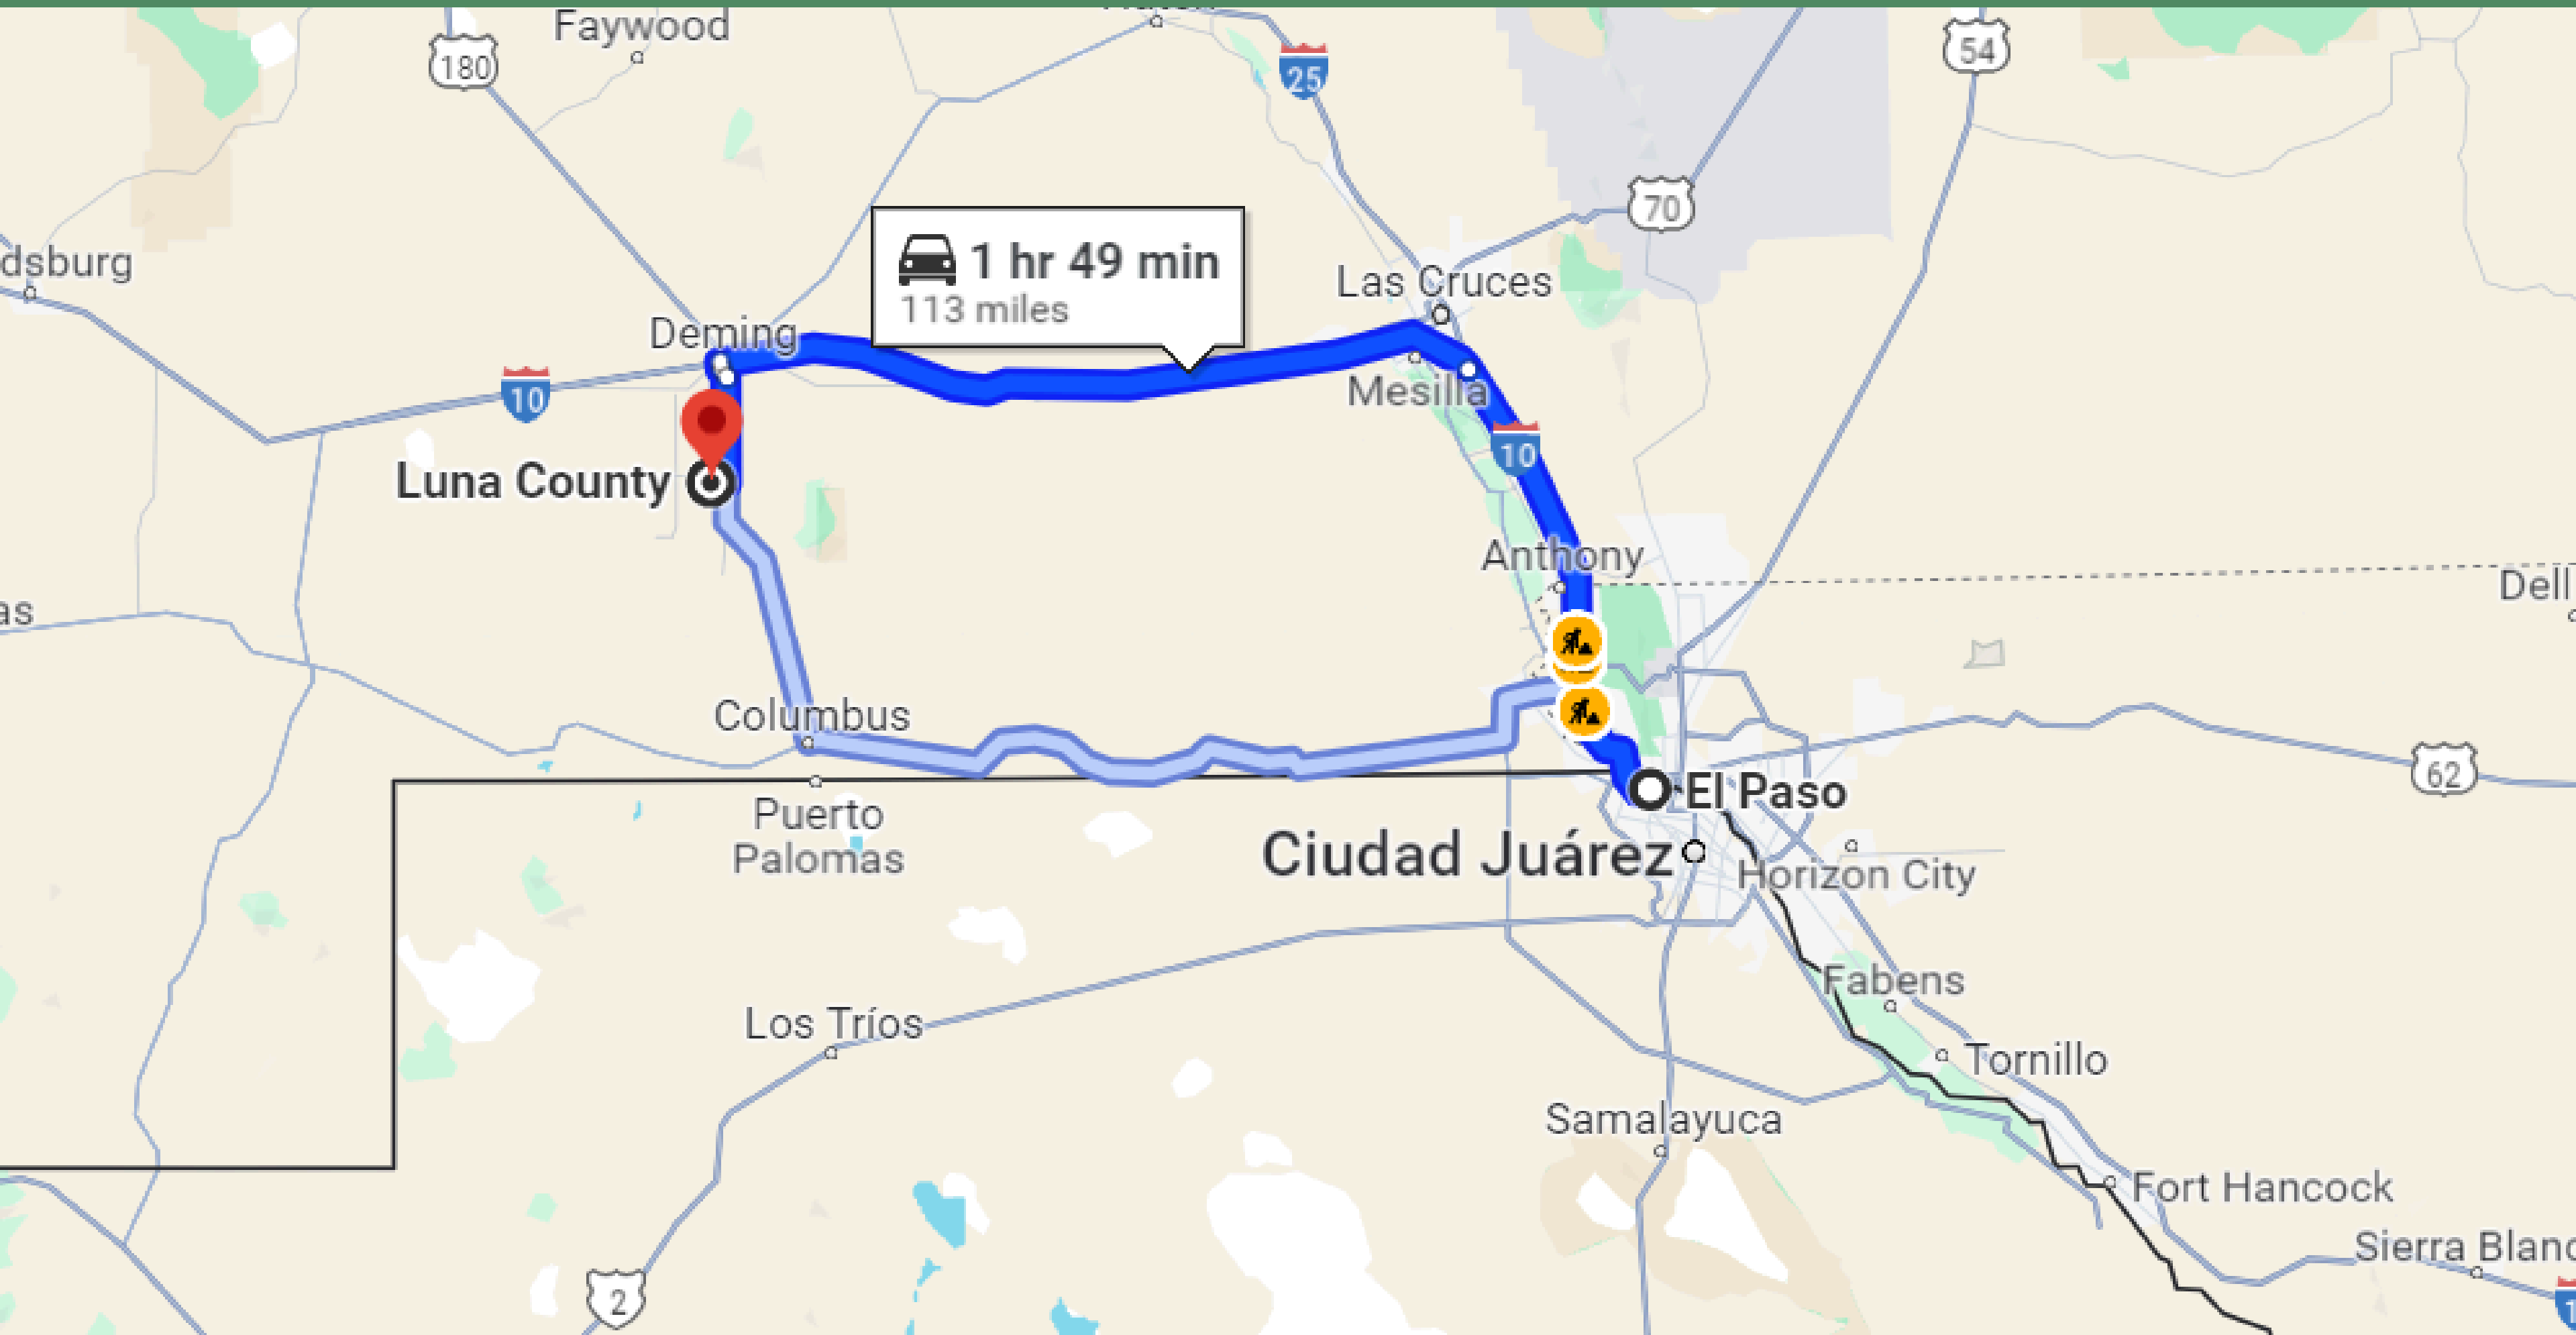

1.5 HRS DRIVE TO EL PASO

26-MINUTE DRIVE TO COLUMBUS TOWN

16-MINUTE DRIVE TO LUNA TOWN

1 HR & 15-MINUTE DRIVE TO LAS CRUCES TOWN