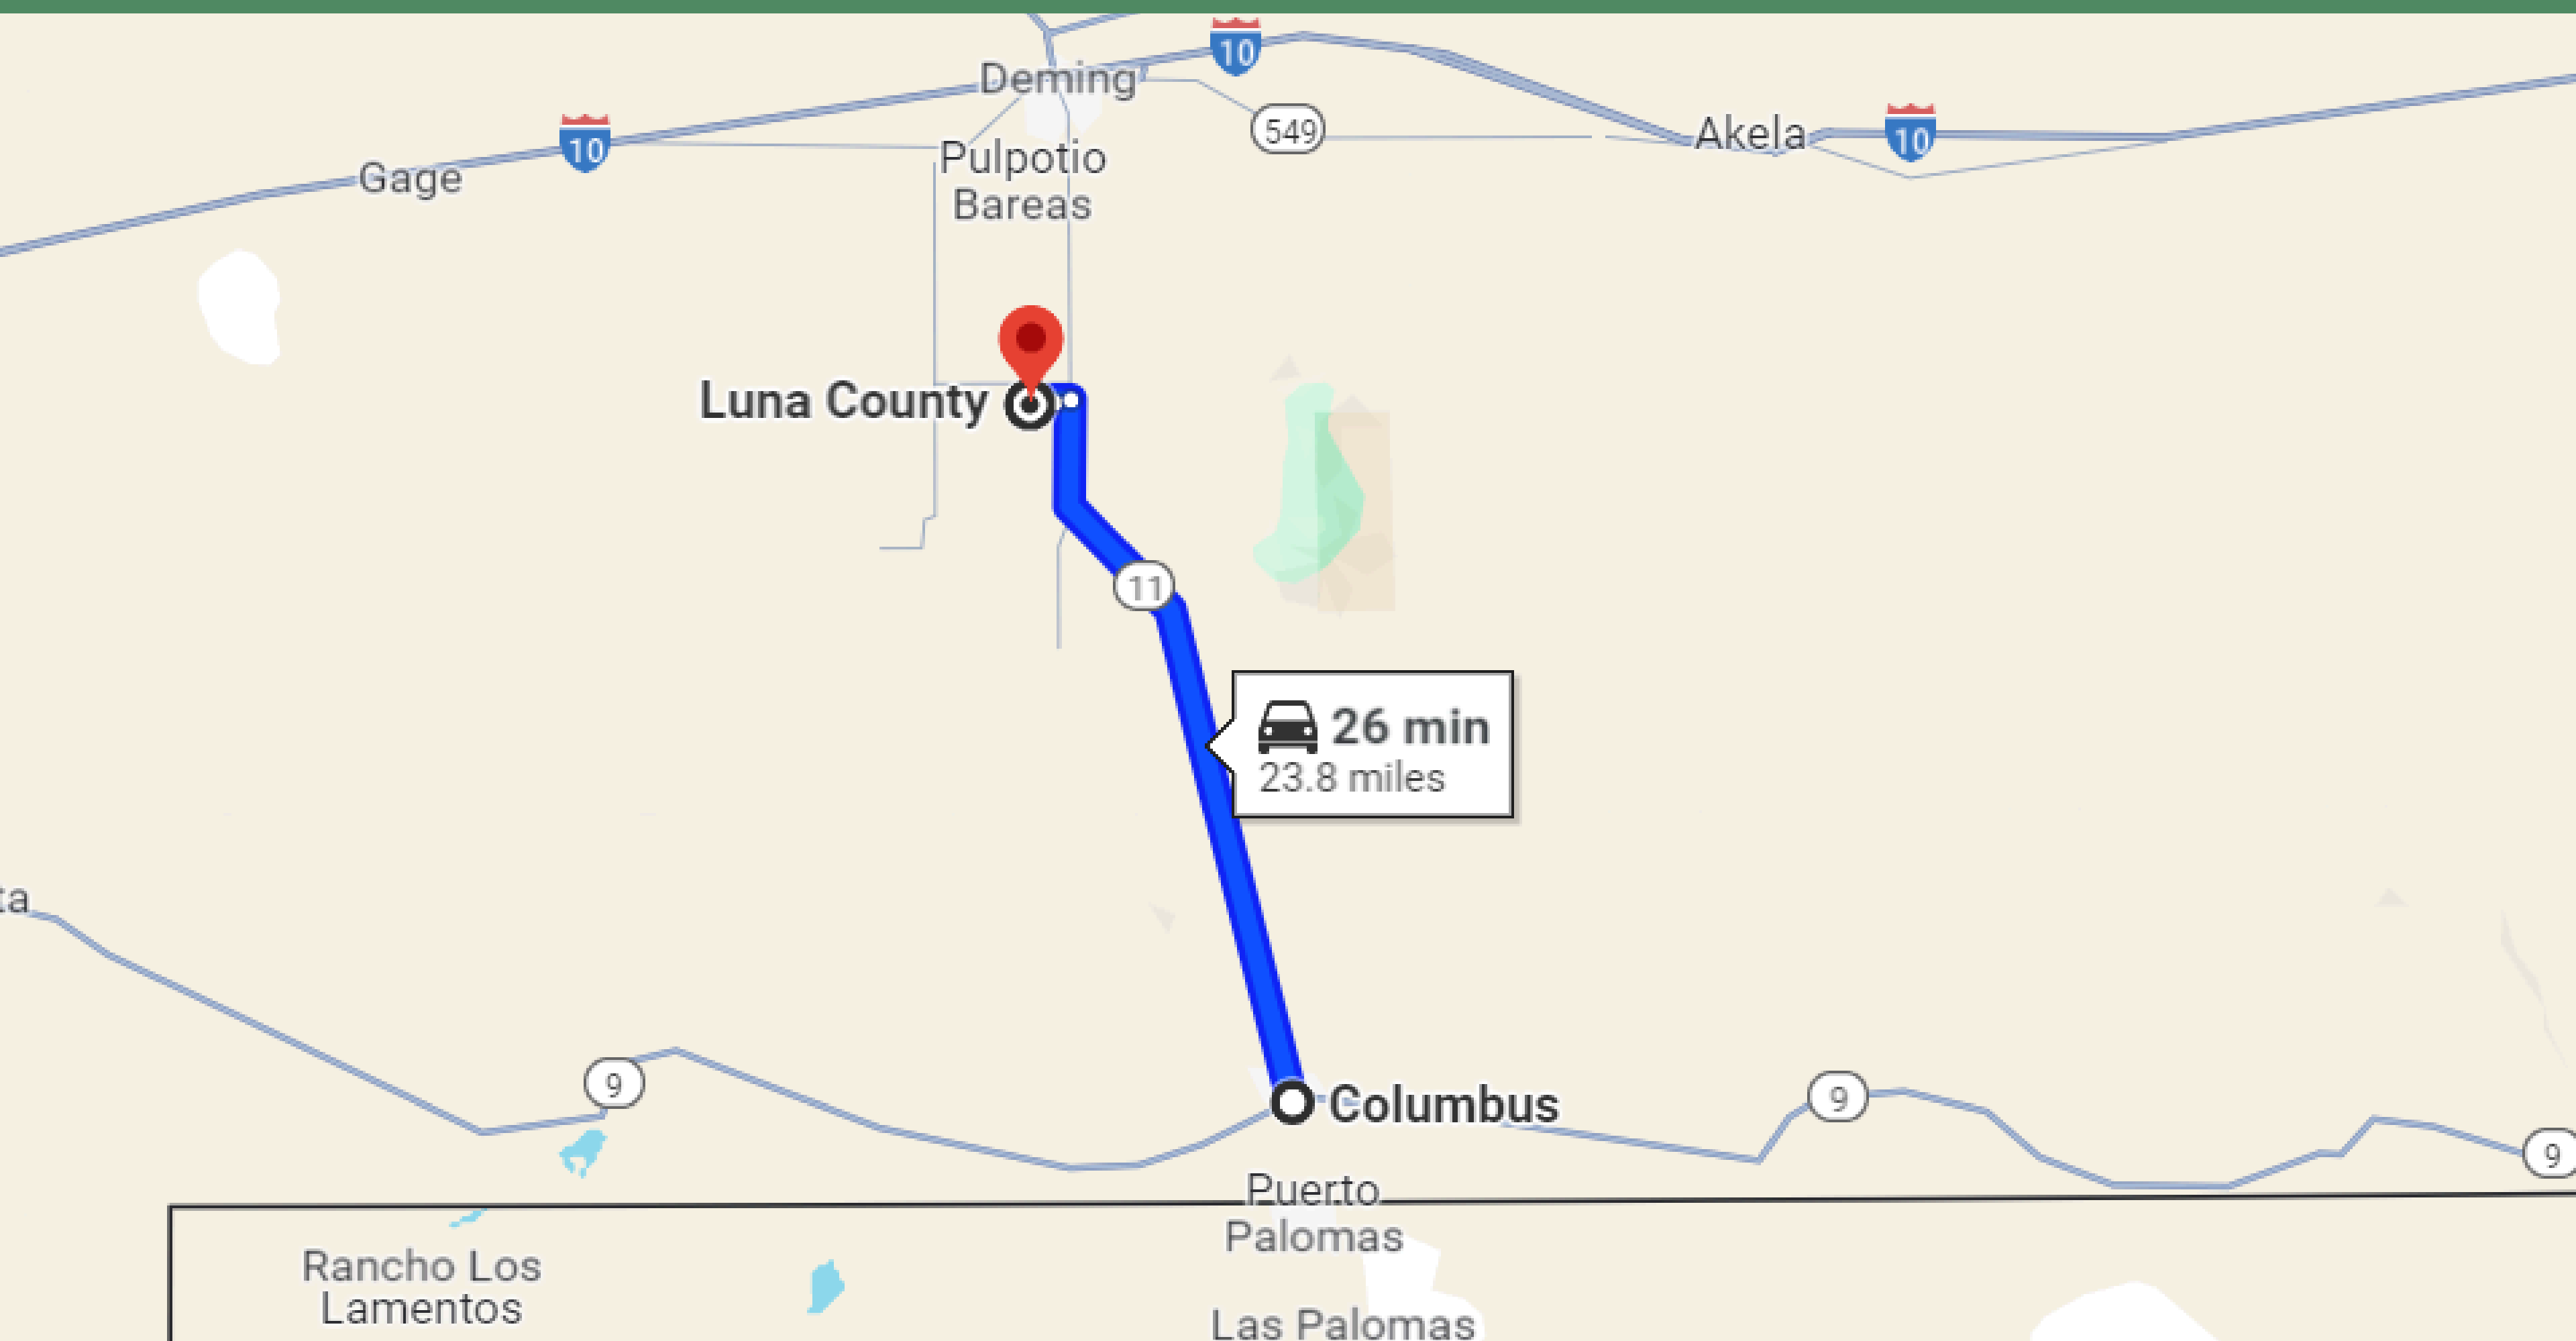

1.5 HRS DRIVE TO EL PASO

26-MINUTE DRIVE TO COLUMBUS TOWN

16-MINUTE DRIVE TO LUNA TOWN

1 HR & 15-MINUTE DRIVE TO LAS CRUCES TOWN