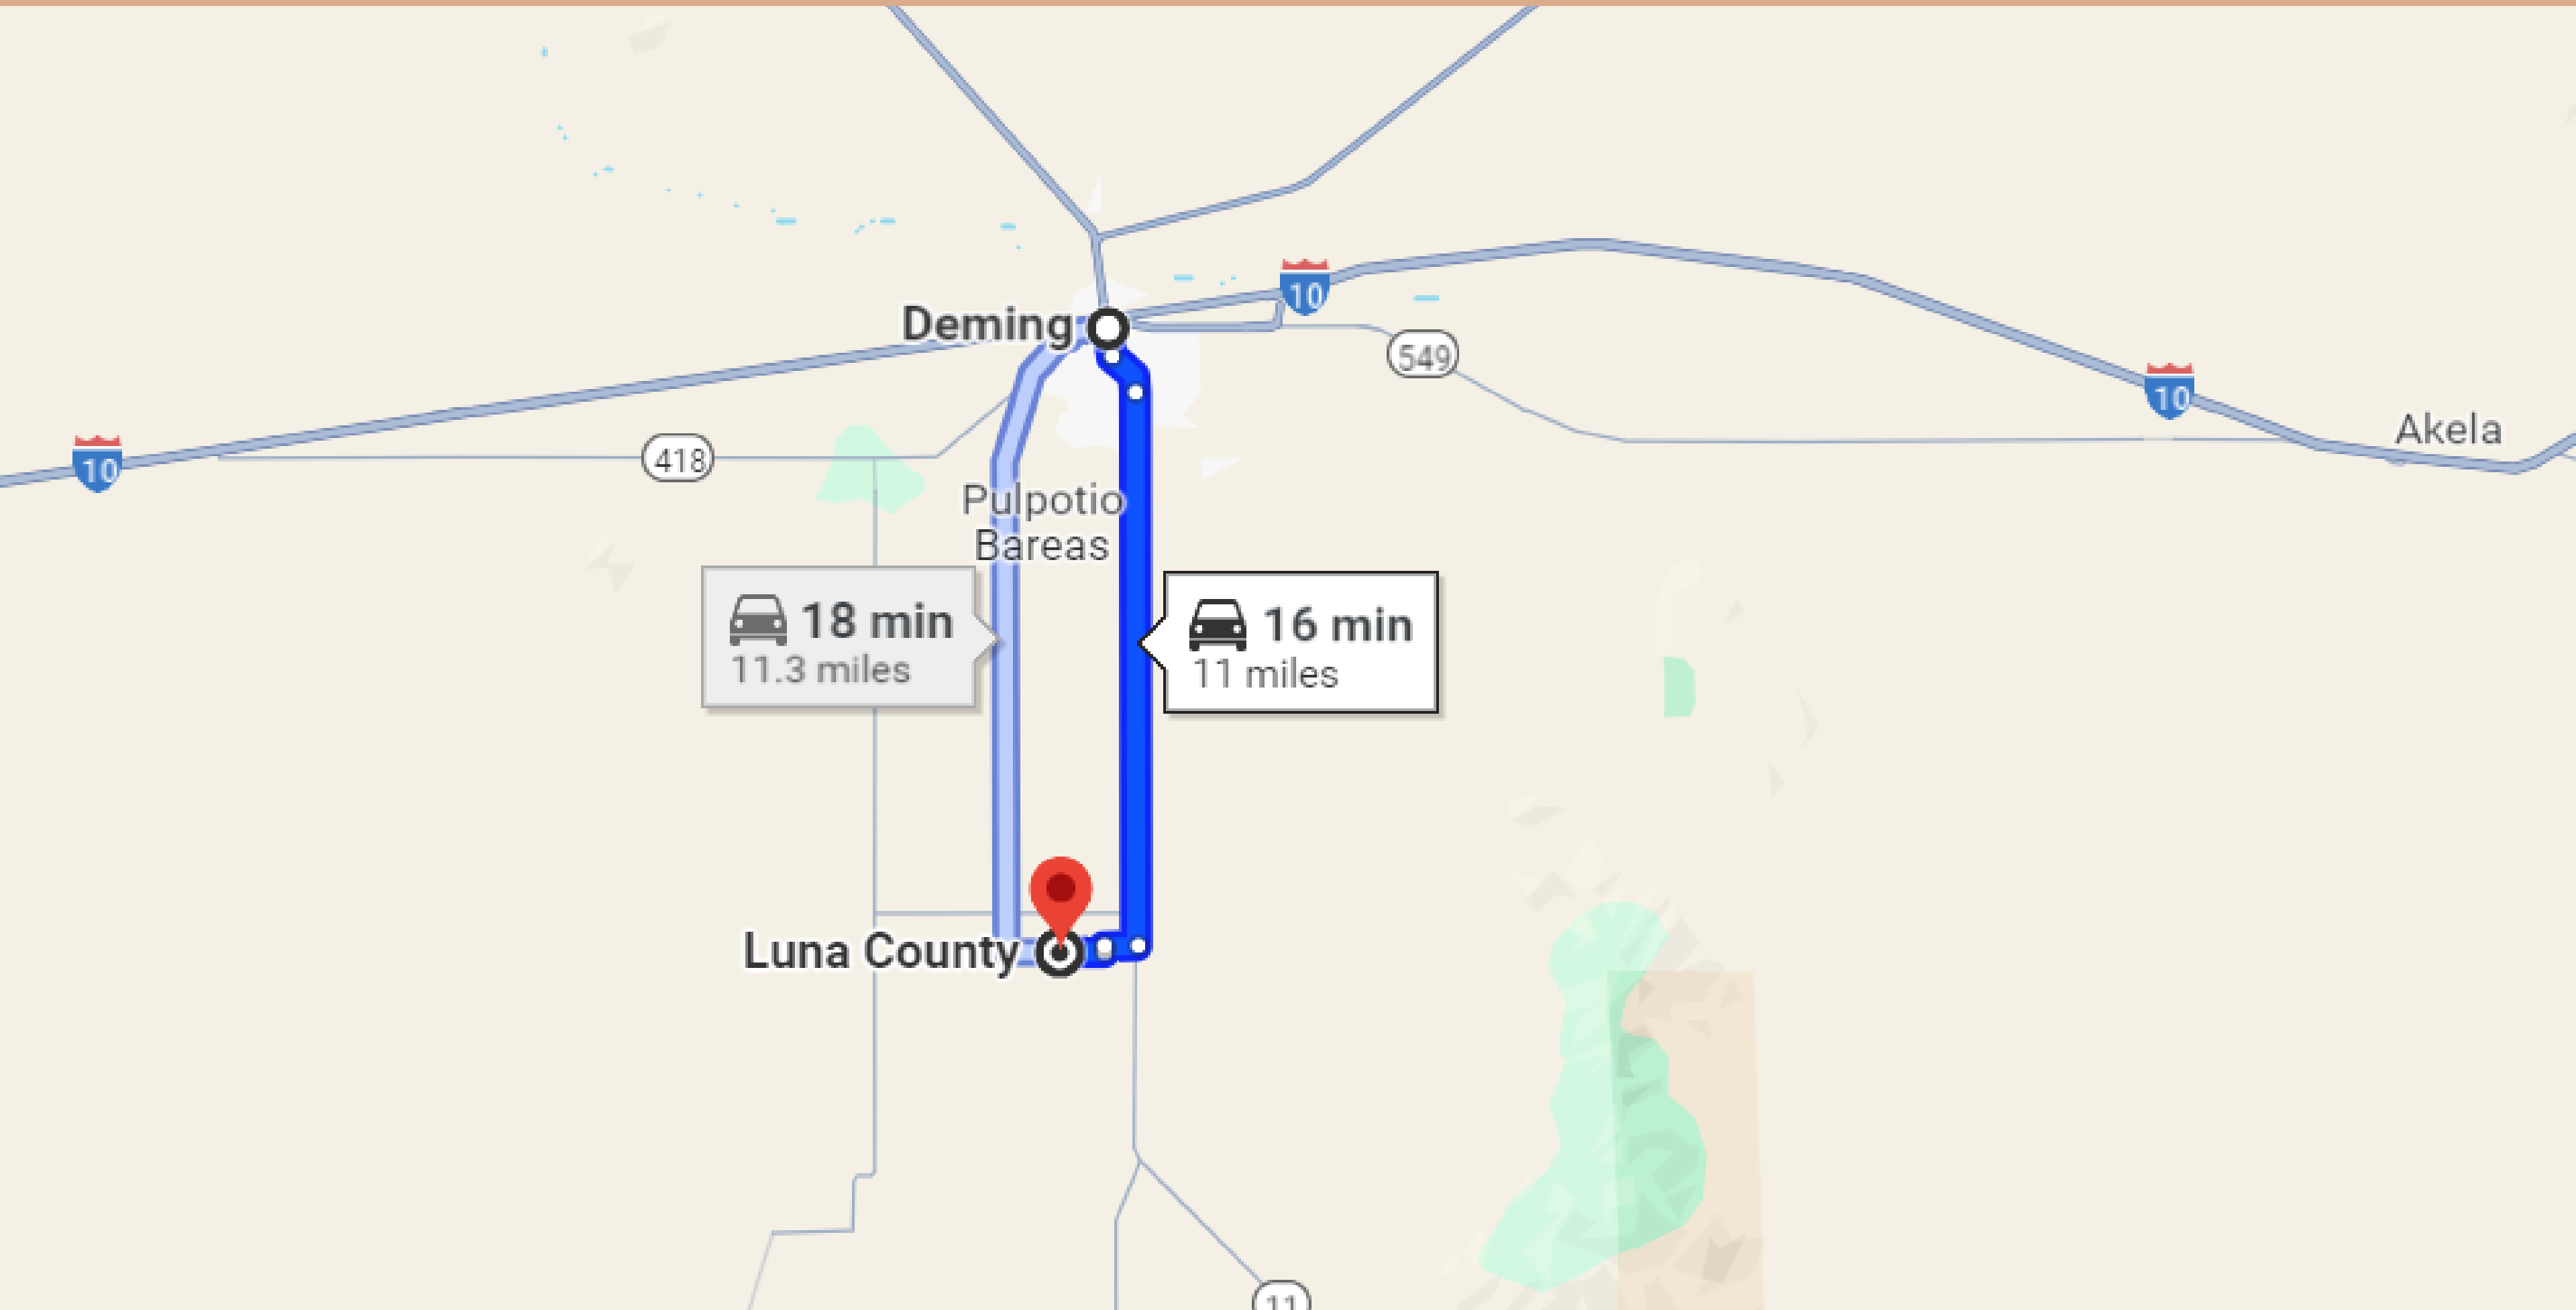

16-MINUTE DRIVE TO DEMING TOWN

26-MINUTE DRIVE TO COLUMBUS TOWN

1 HR & 15-MINUTE DRIVE TO LAS CRUCES TOWN

1 HR & 49-MINUTE DRIVE TO EL PASO