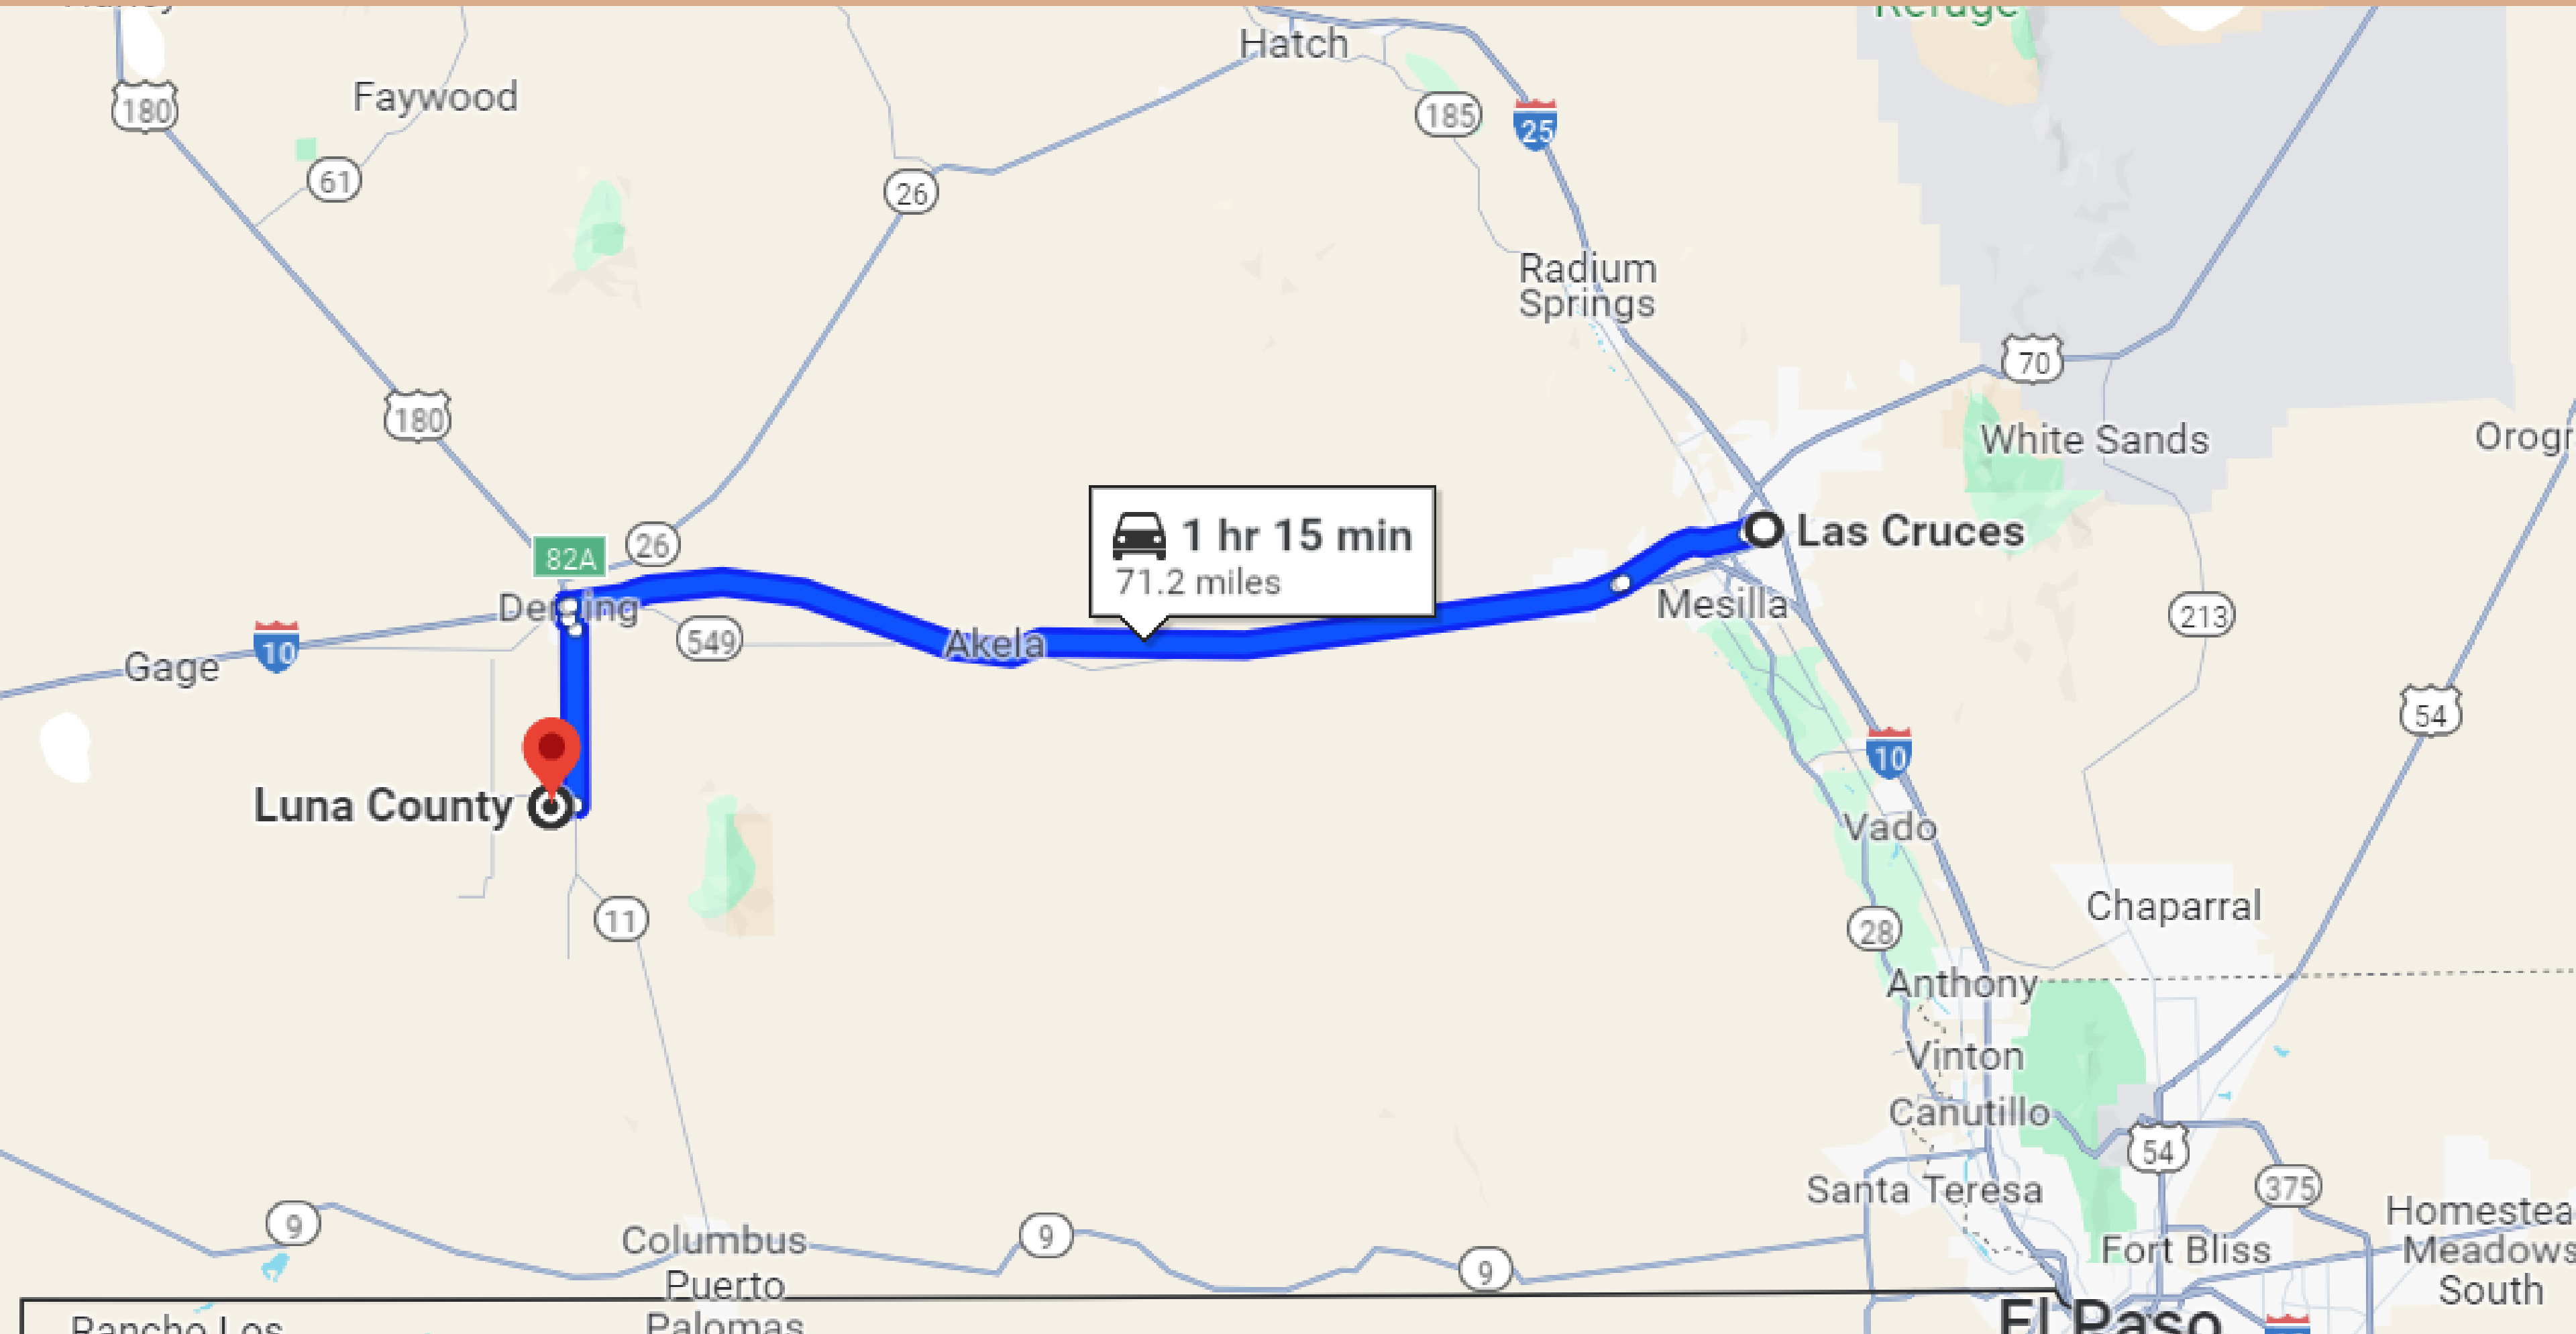

16-MINUTE DRIVE TO DEMING TOWN

26-MINUTE DRIVE TO COLUMBUS TOWN

1 HR & 15-MINUTE DRIVE TO LAS CRUCES TOWN

1 HR & 49-MINUTE DRIVE TO EL PASO