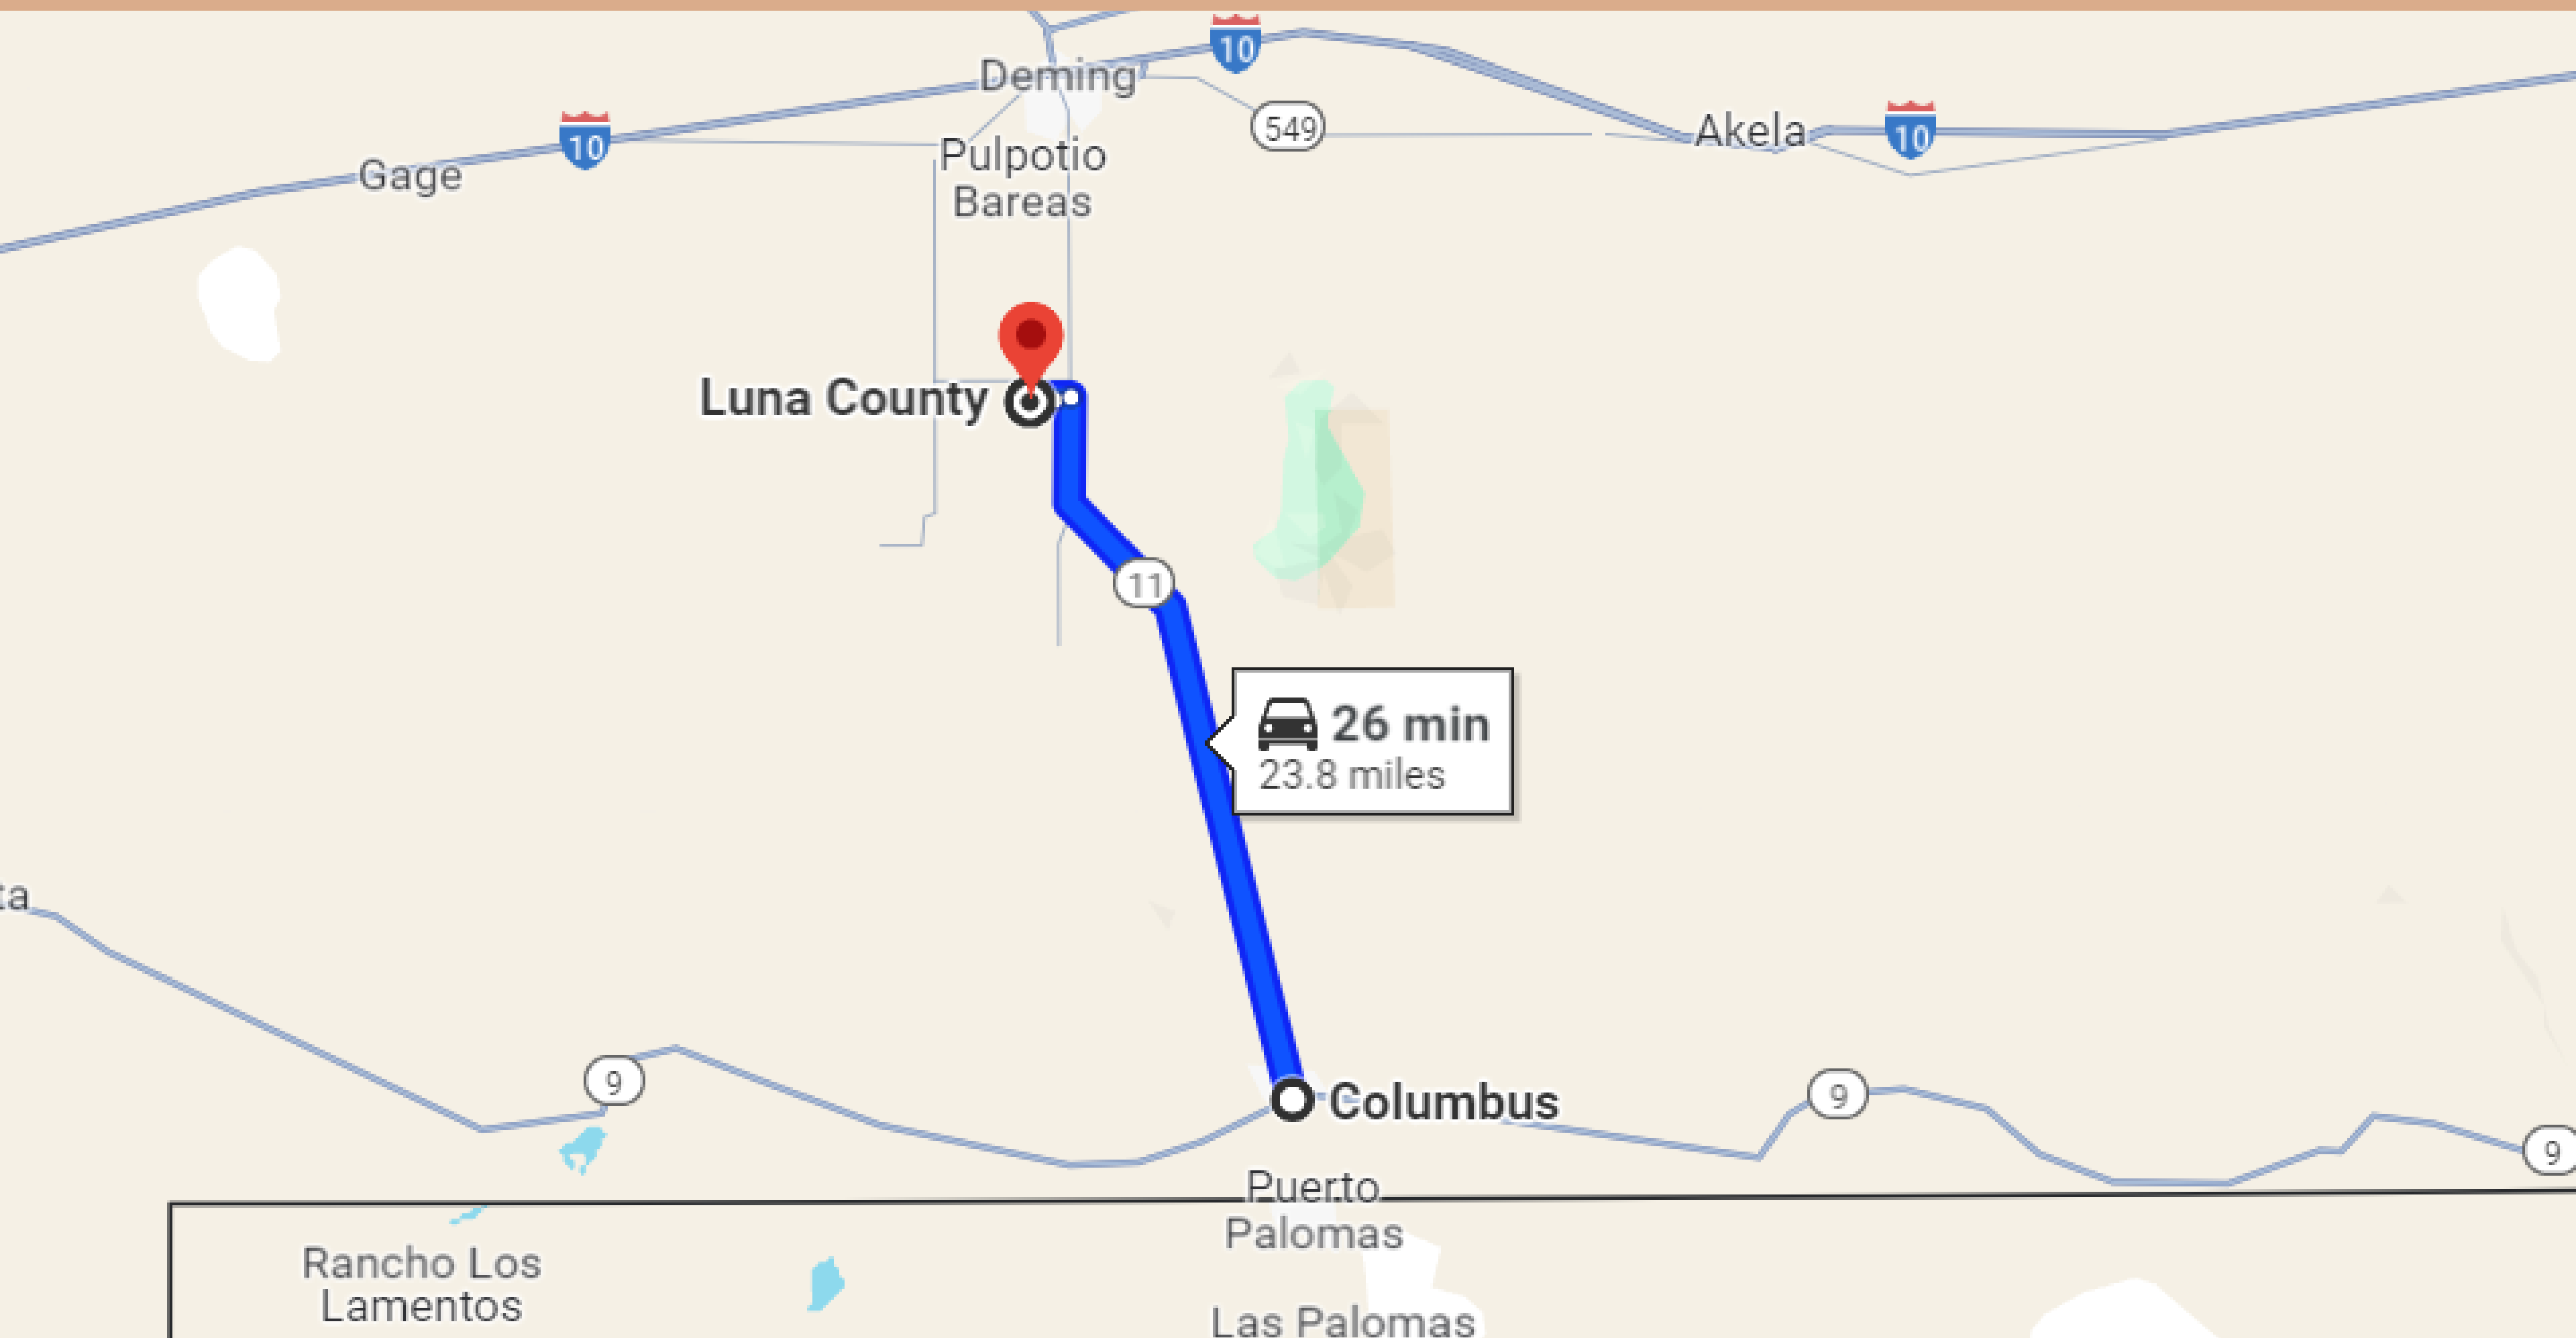

16-MINUTE DRIVE TO DEMING TOWN

26-MINUTE DRIVE TO COLUMBUS TOWN

1 HR & 15-MINUTE DRIVE TO LAS CRUCES TOWN

1 HR & 49-MINUTE DRIVE TO EL PASO