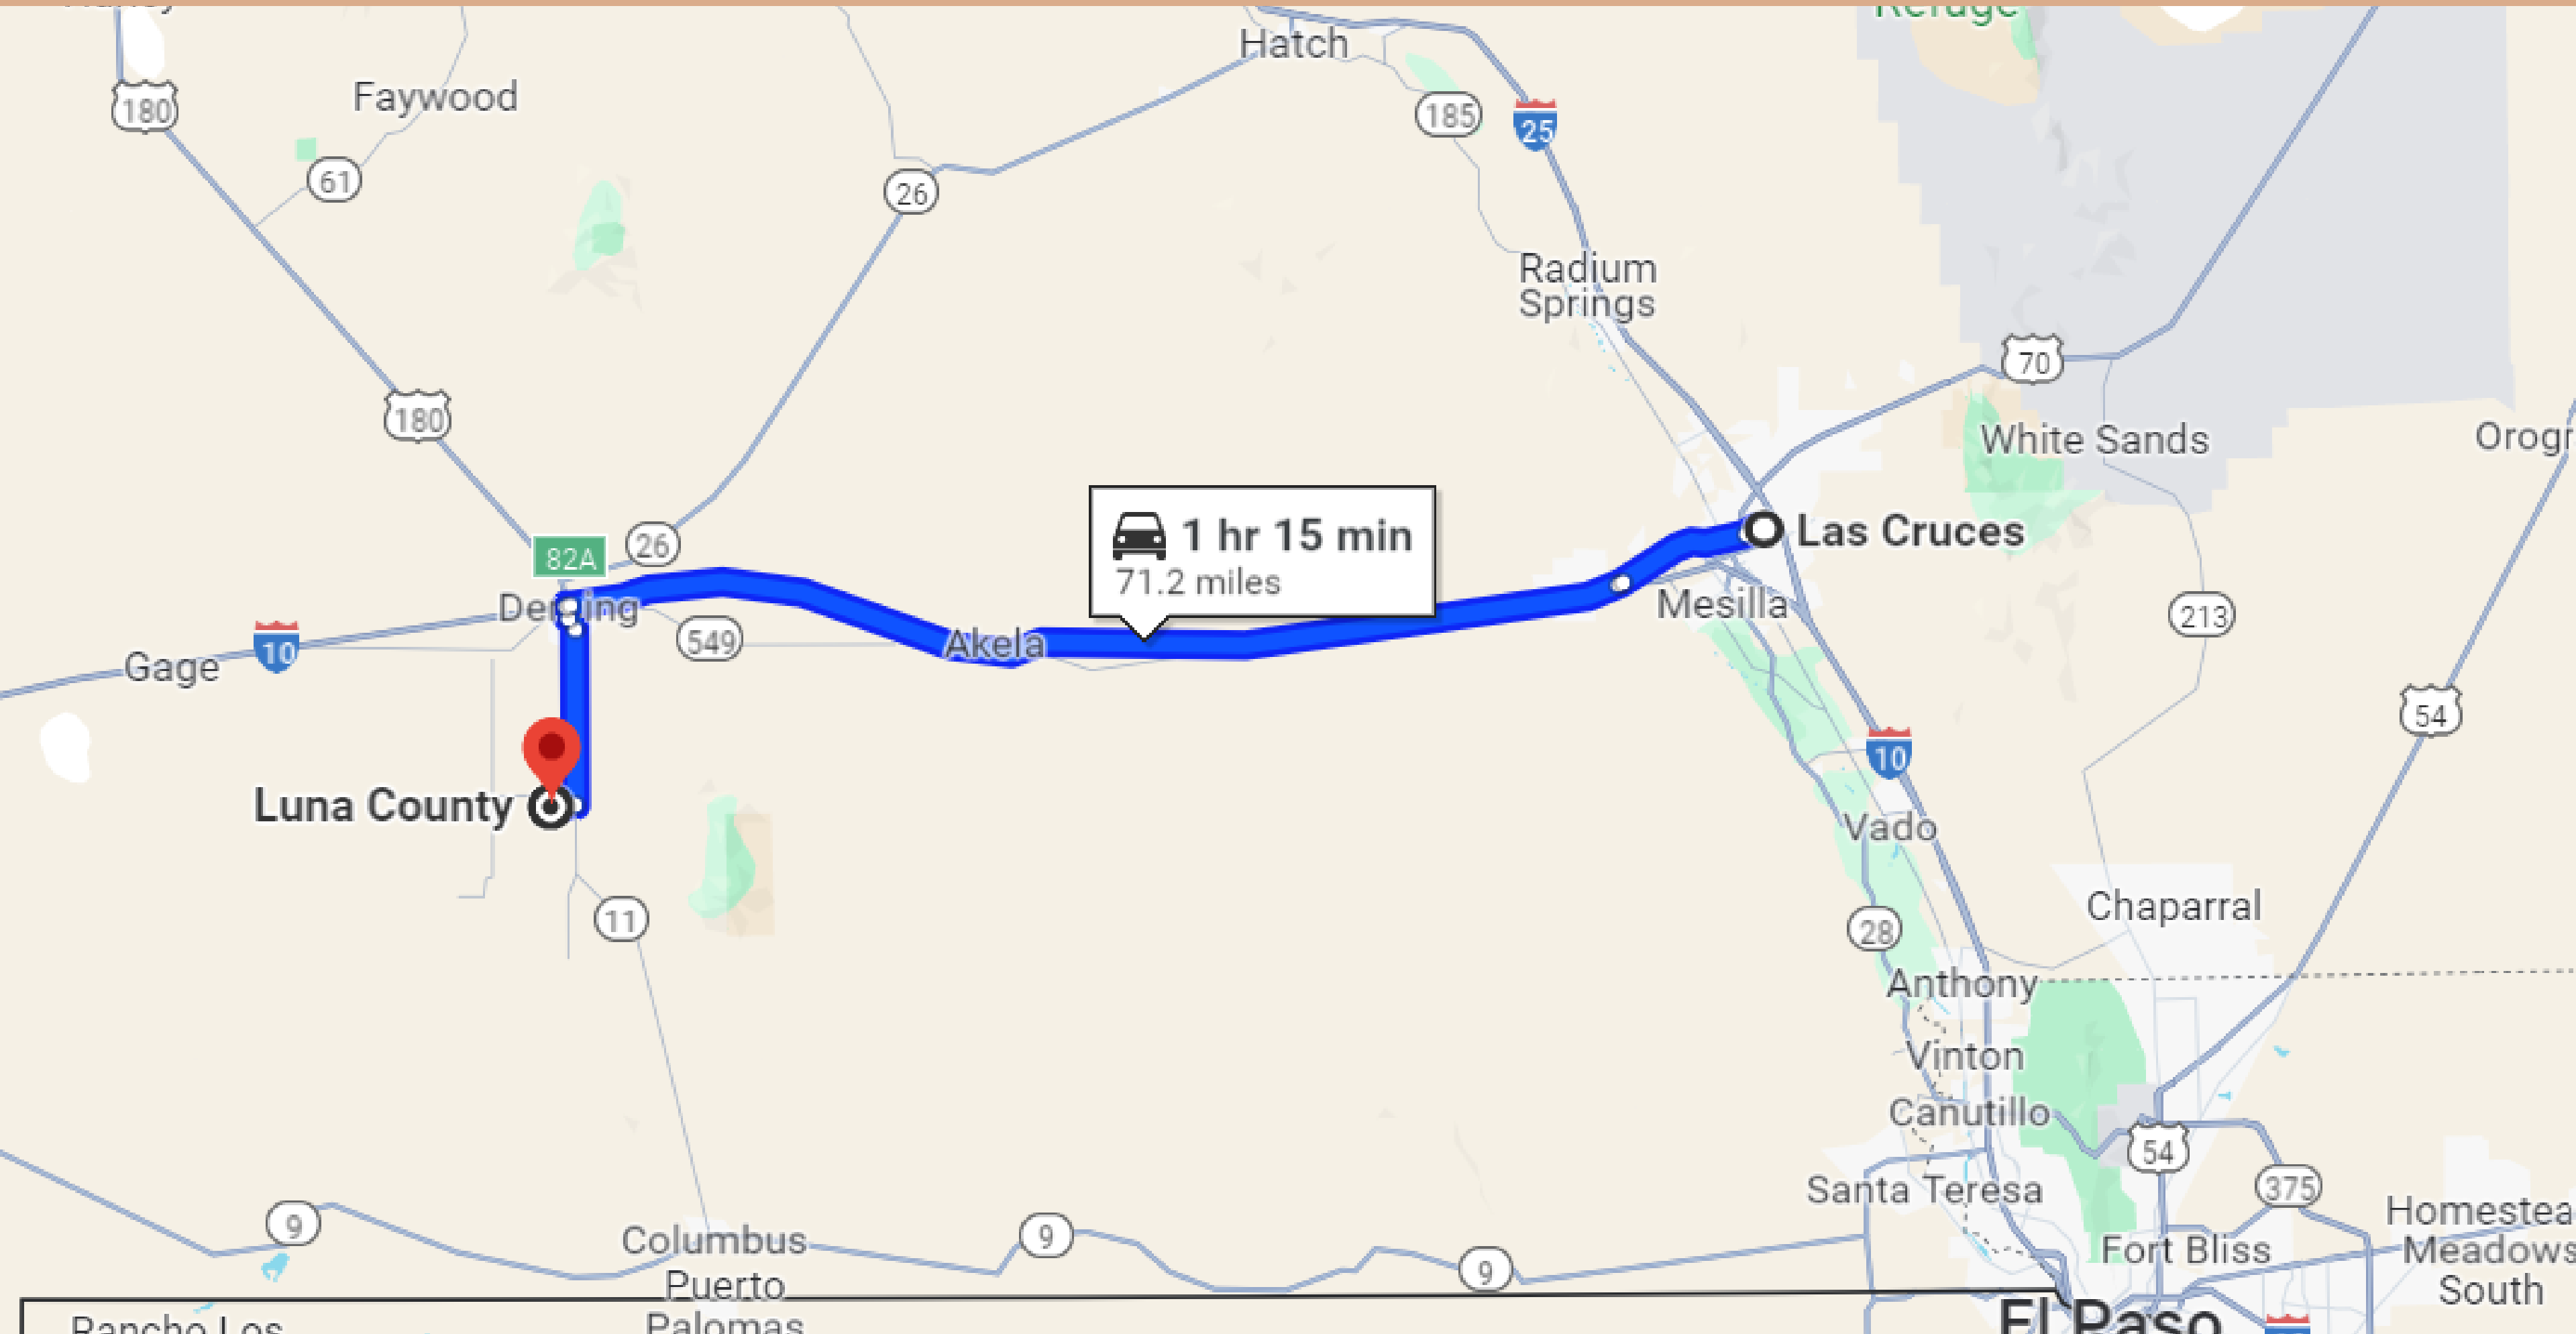

# 16-MINUTE DRIVE TO DEMING TOWN

# 26-MINUTE DRIVE TO COLUMBUS TOWN

# 1 HR & 15-MINUTE DRIVE TO LAS CRUCES TOWN

# 1 HR & 49-MINUTE DRIVE TO EL PASO