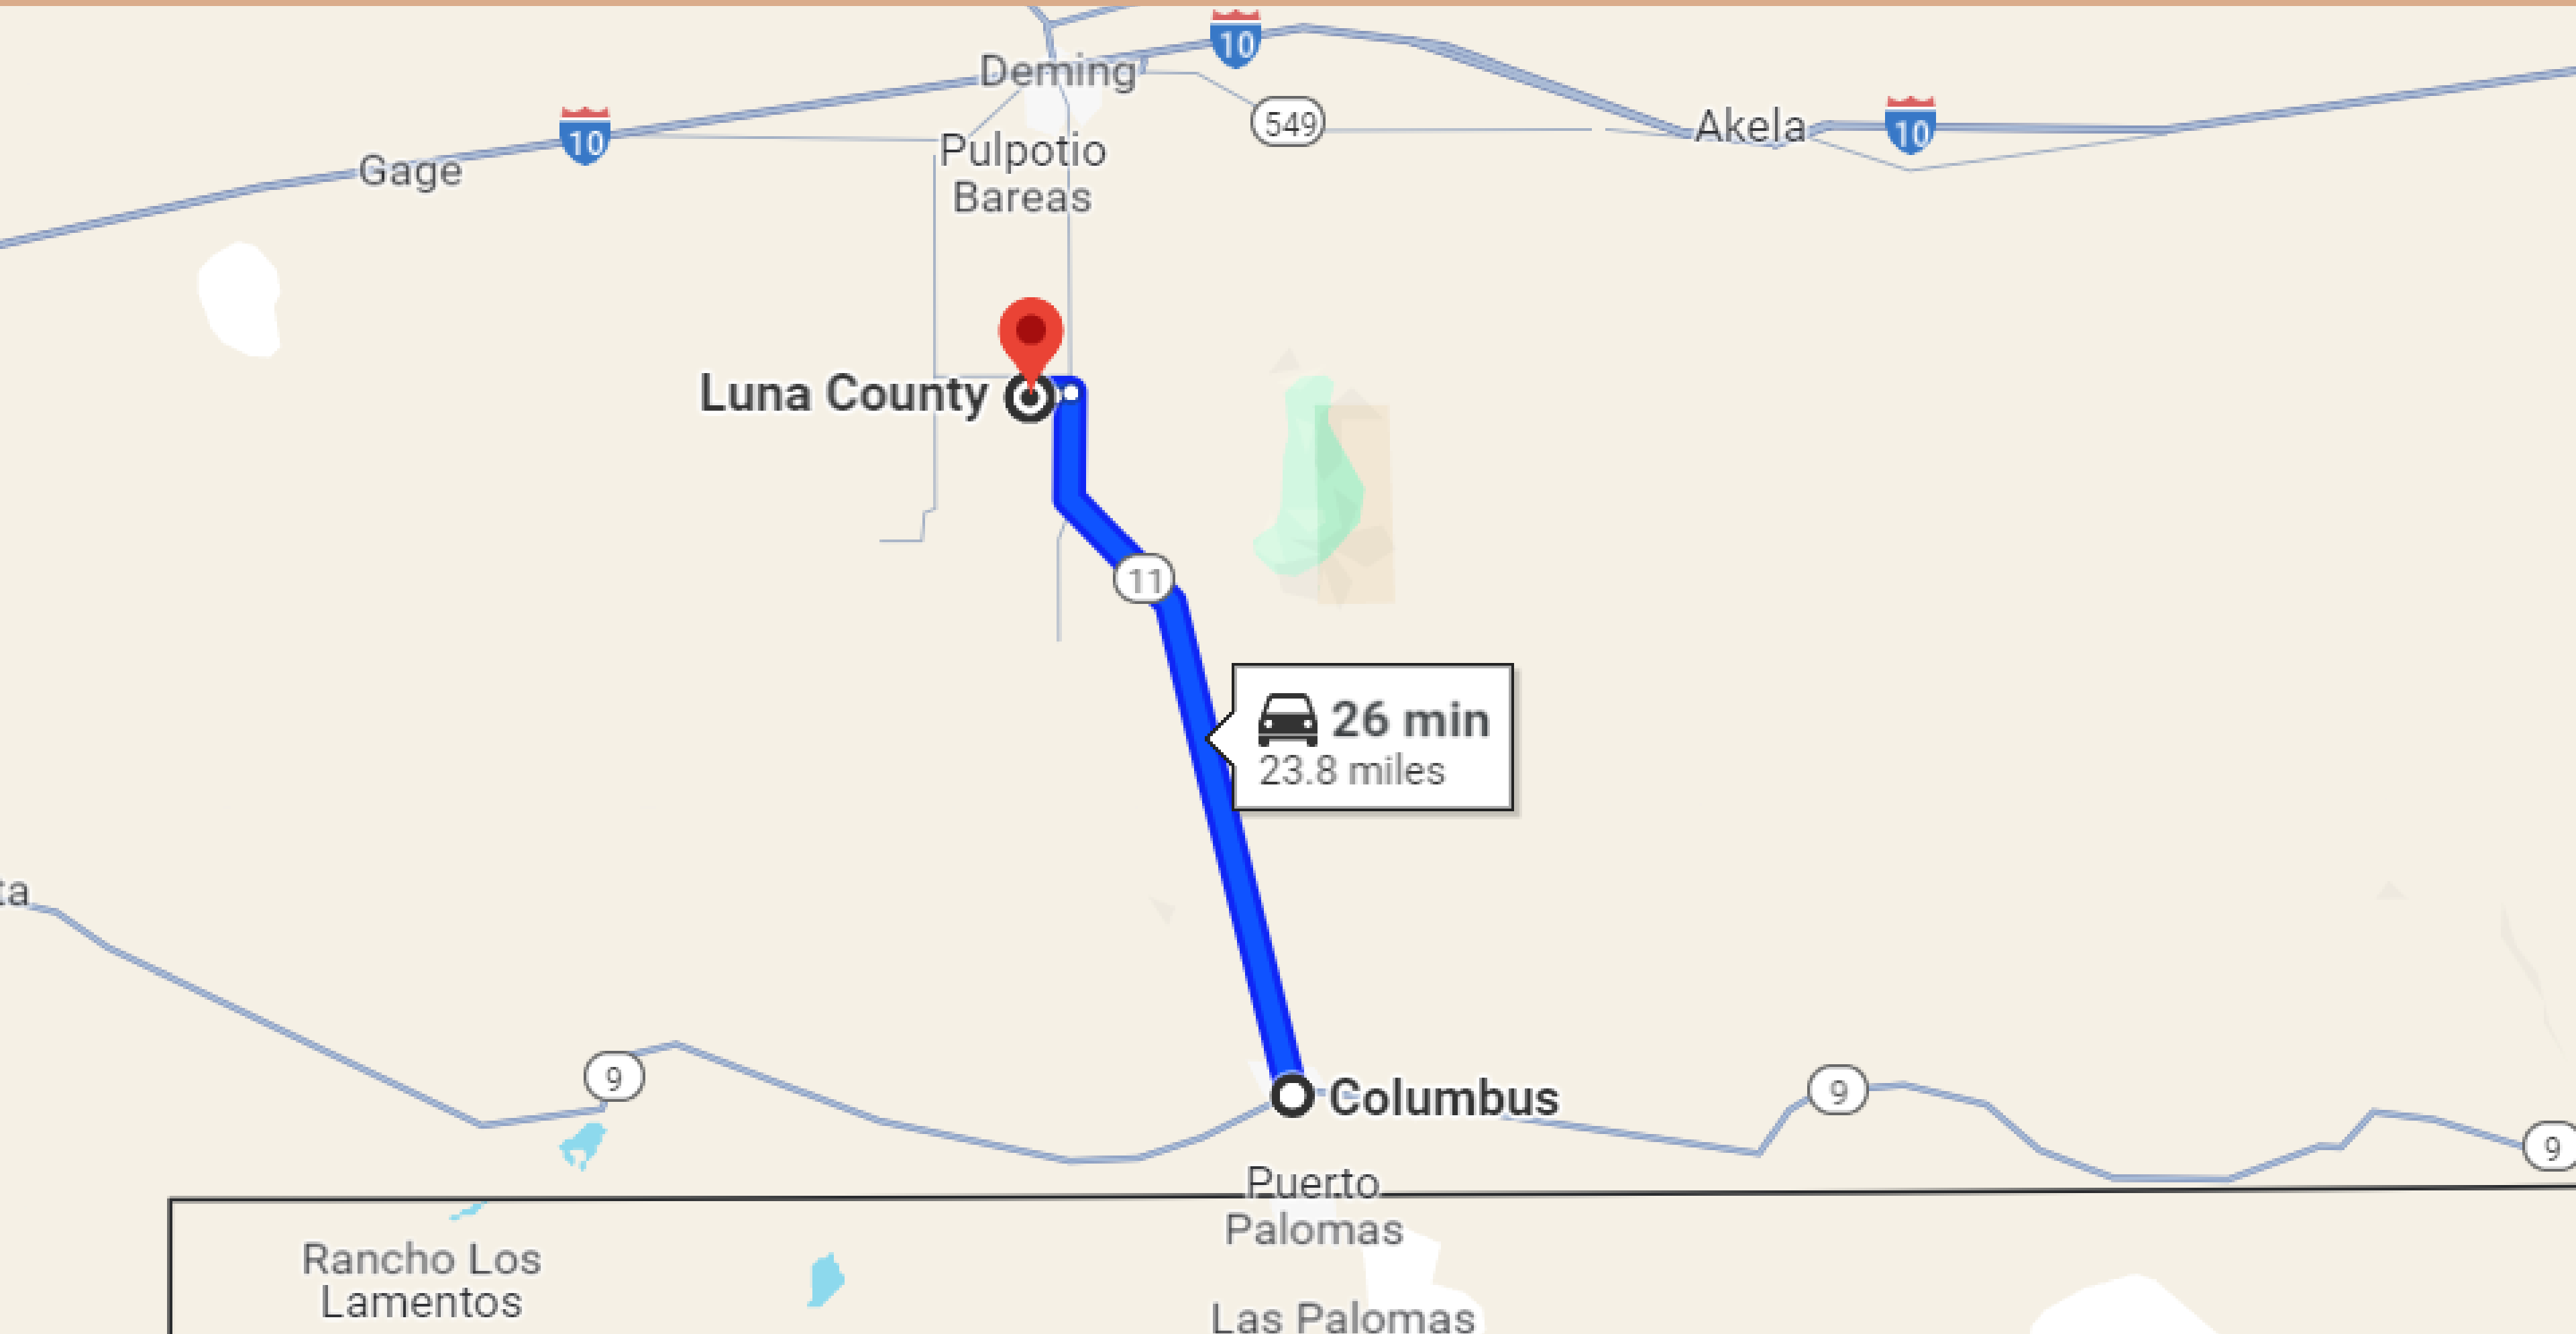

# 16-MINUTE DRIVE TO DEMING TOWN

# 26-MINUTE DRIVE TO COLUMBUS TOWN

# 1 HR & 15-MINUTE DRIVE TO LAS CRUCES TOWN

# 1 HR & 49-MINUTE DRIVE TO EL PASO