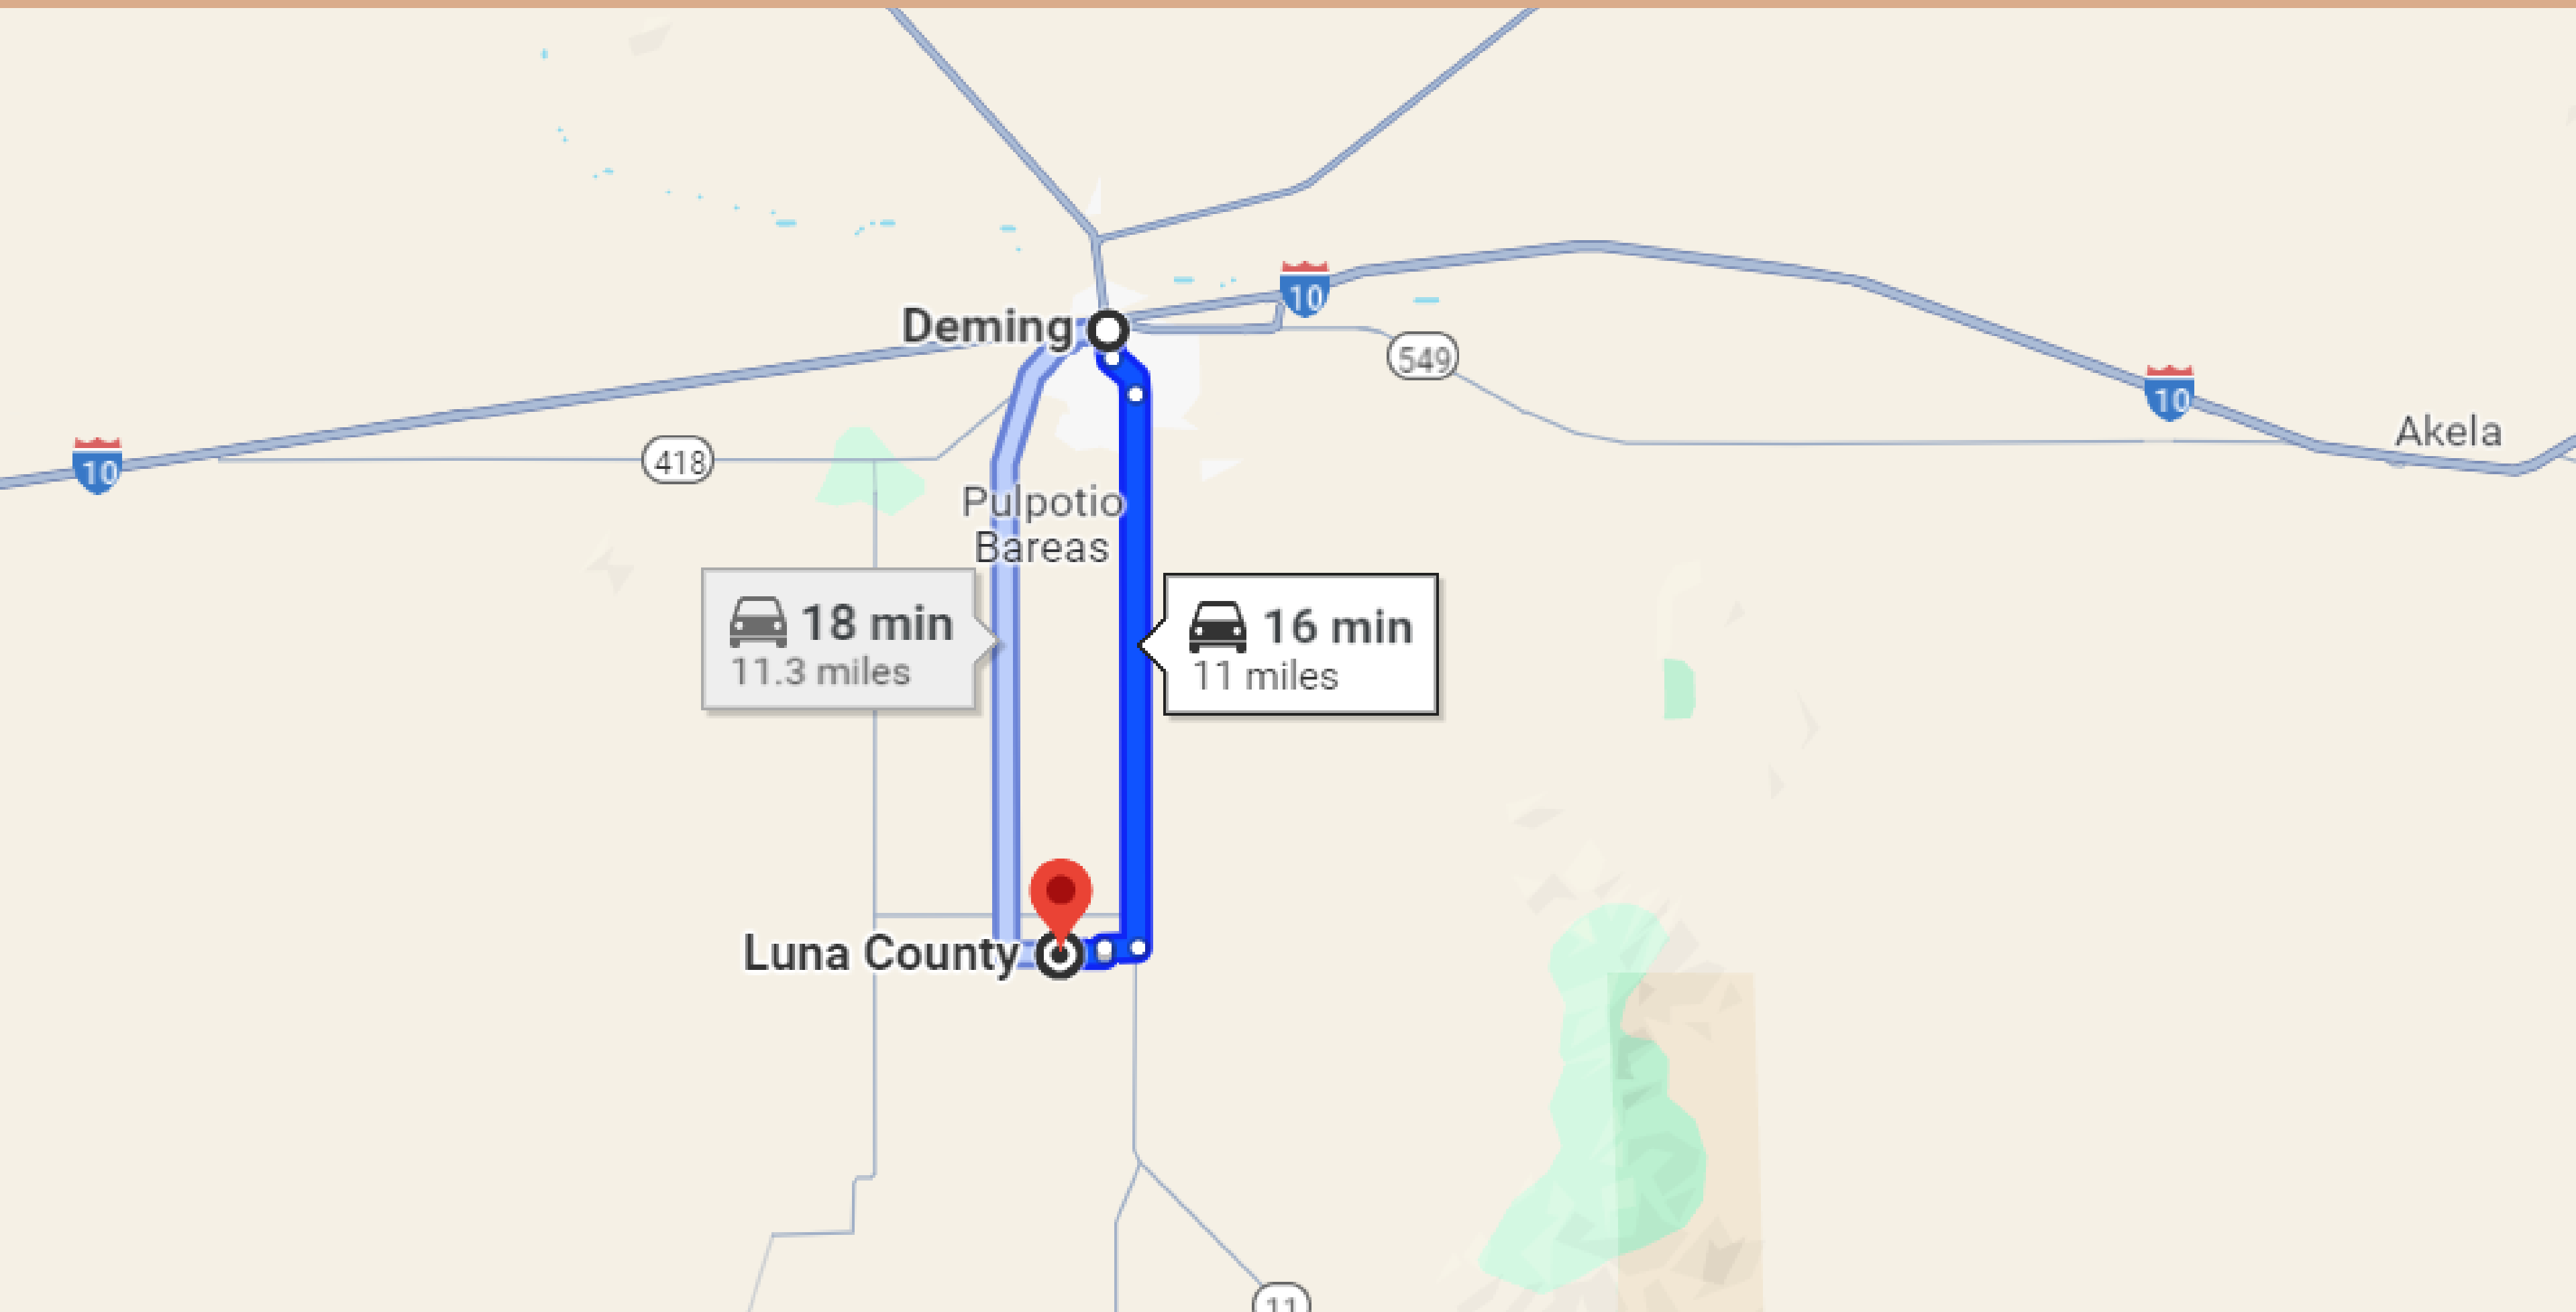

# 16-MINUTE DRIVE TO DEMING TOWN

# 26-MINUTE DRIVE TO COLUMBUS TOWN

# 1 HR & 15-MINUTE DRIVE TO LAS CRUCES TOWN

# 1 HR & 49-MINUTE DRIVE TO EL PASO