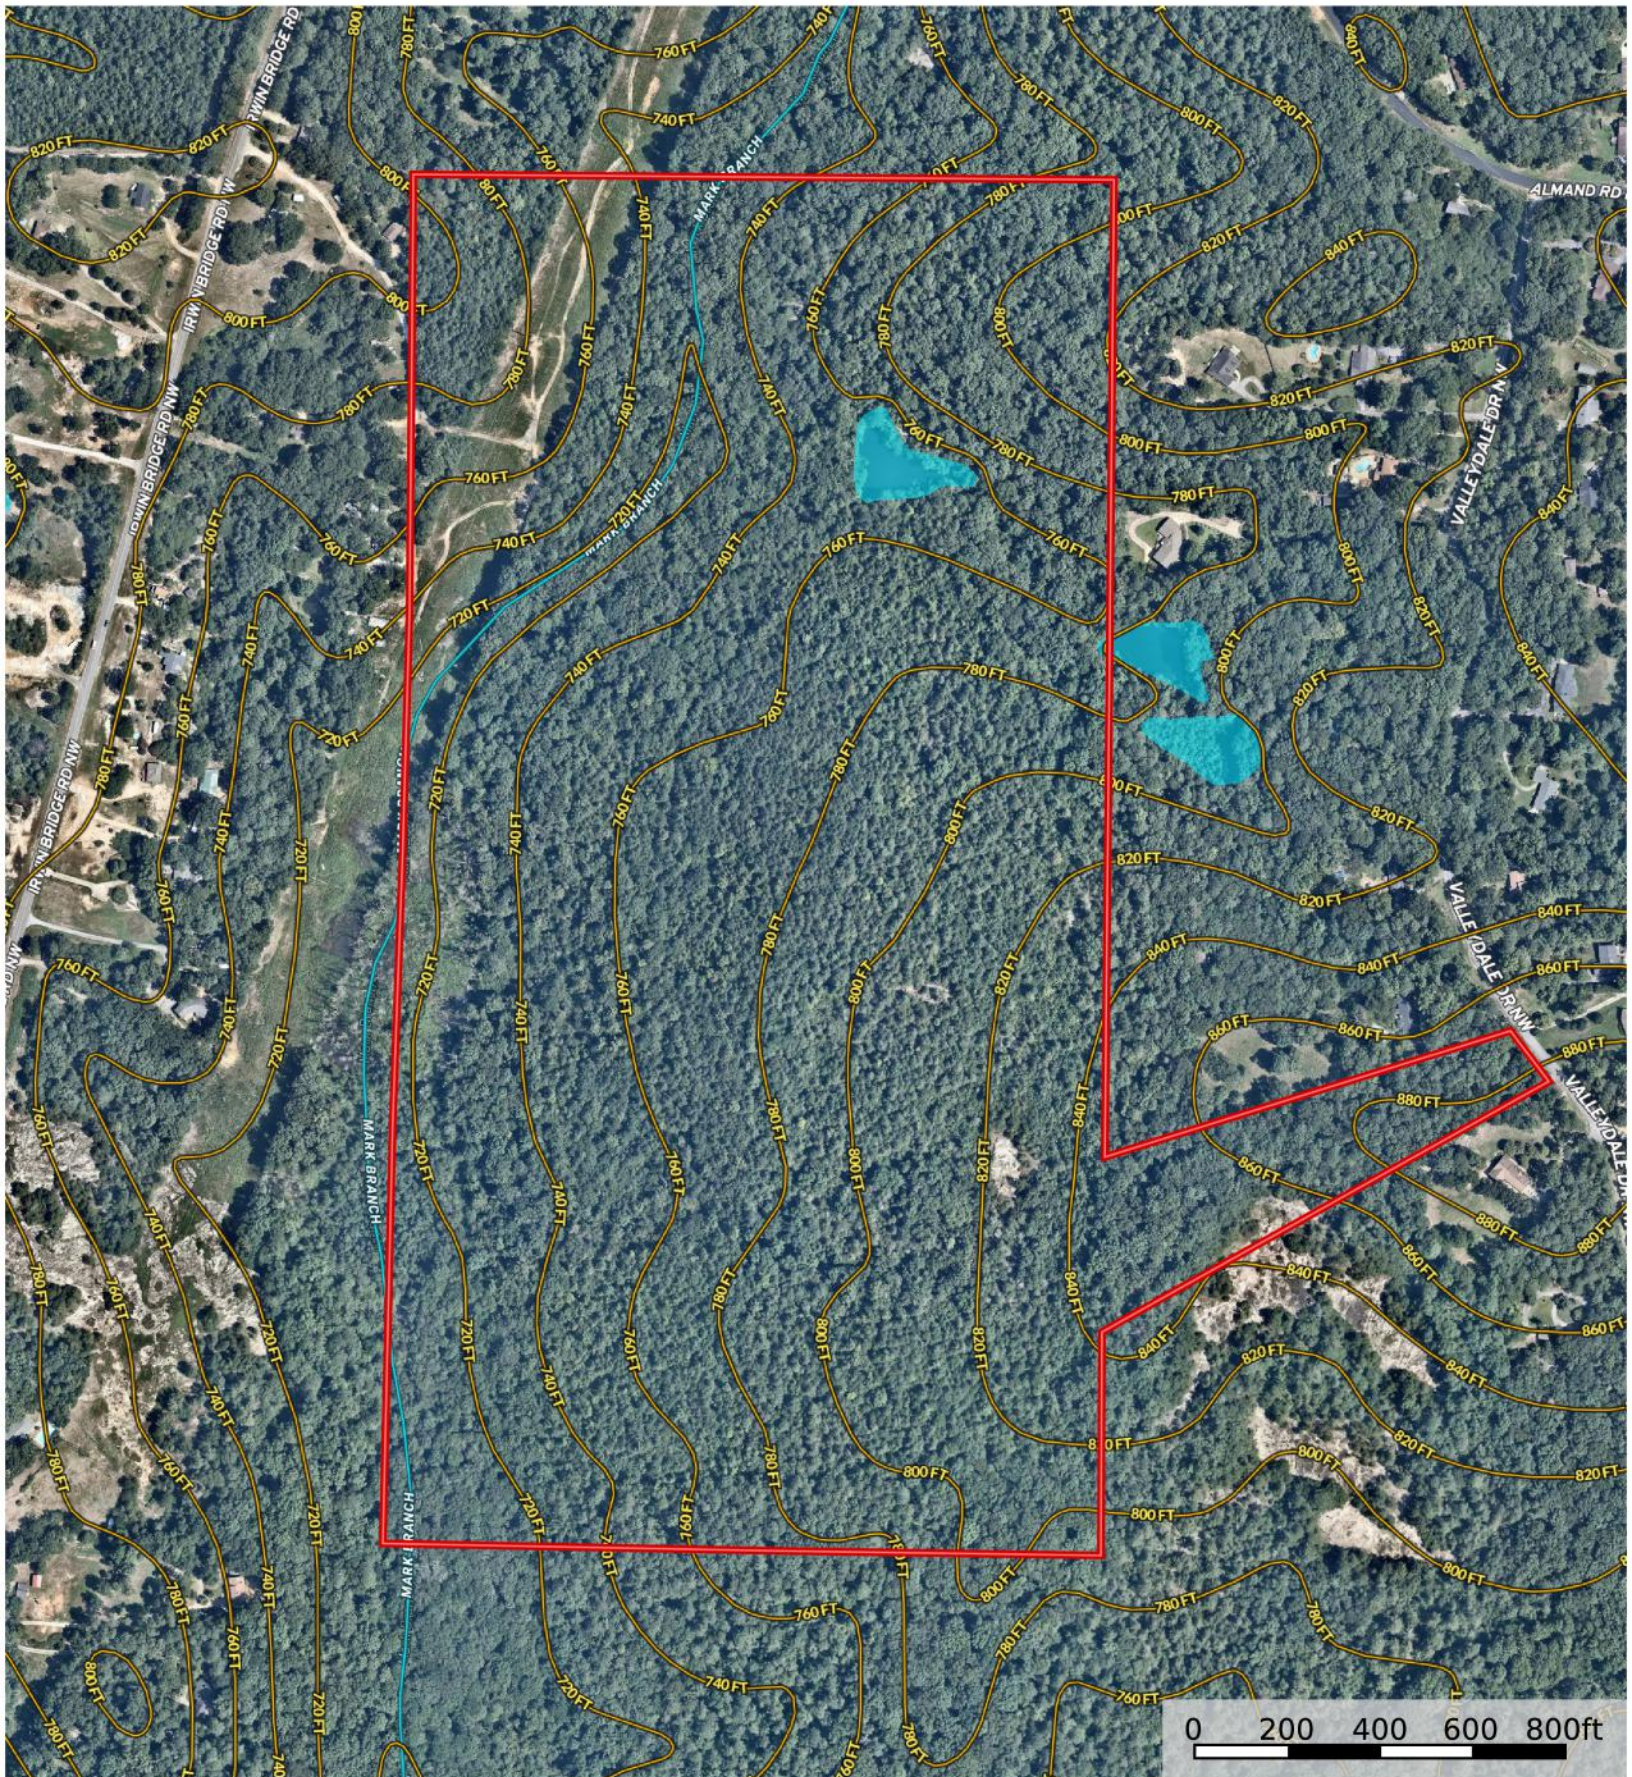

# 2606 NW Valleydale Drive - Contour Lines Map

Rockdale County, Georgia, 107 AC +/-

- Boundary 11
- Stream, Intermittent
- River/Creek
- Water Body

The information contained herein was obtained from sources deemed to be reliable. Land id™ Services makes no warranties or guarantees as to the completeness or accuracy thereof.