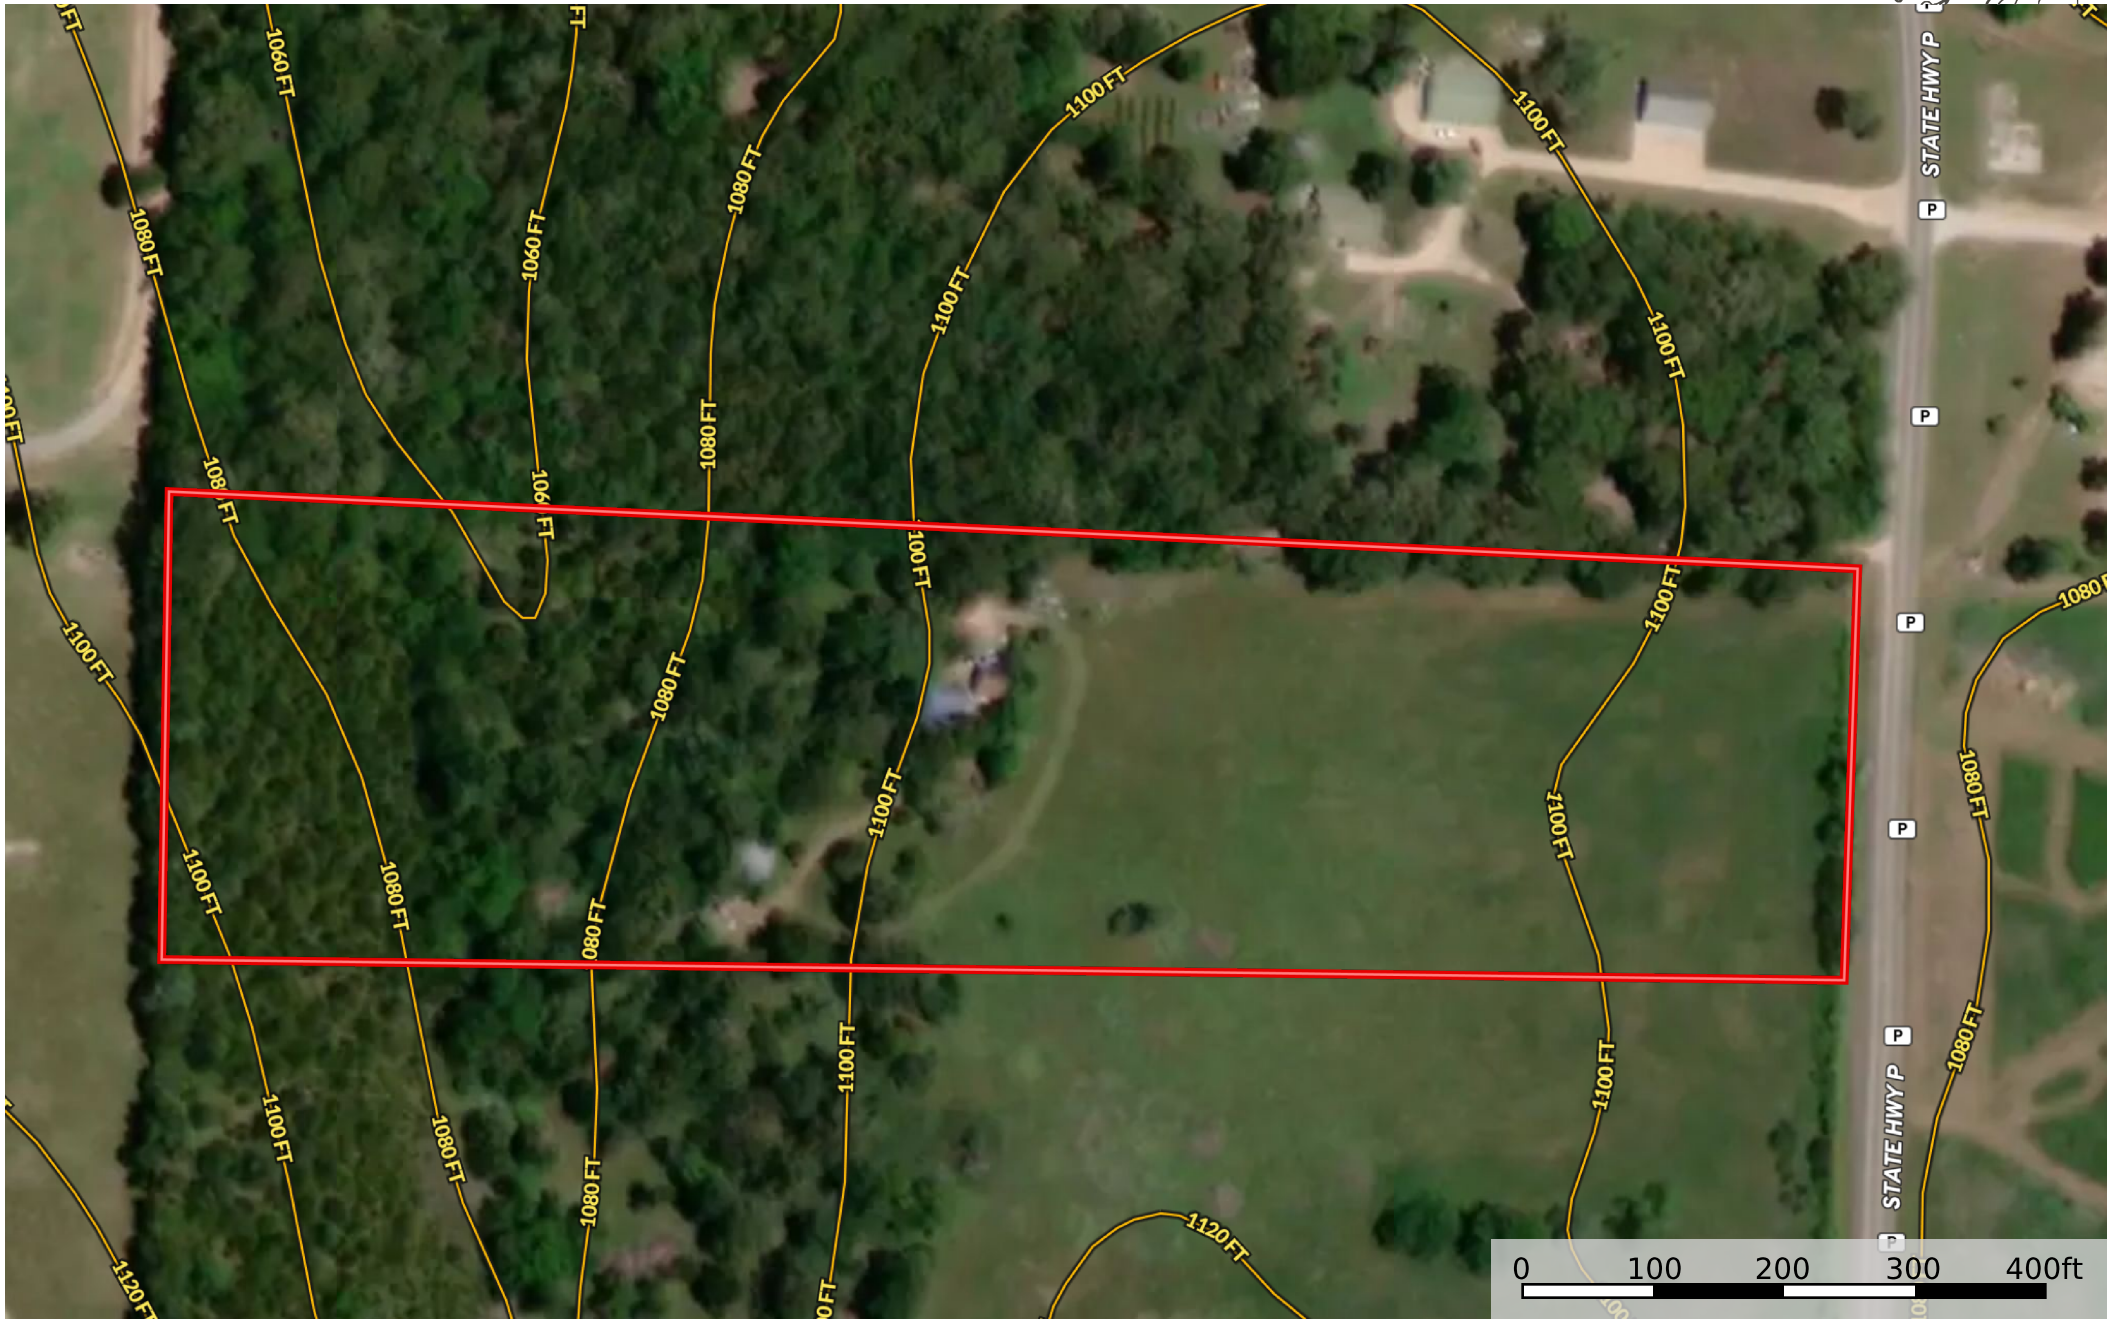

2557 - 29049 State Highway P, Eagle Rock, Missouri
Barry County, Missouri, 9.3 AC +/-

 Boundary